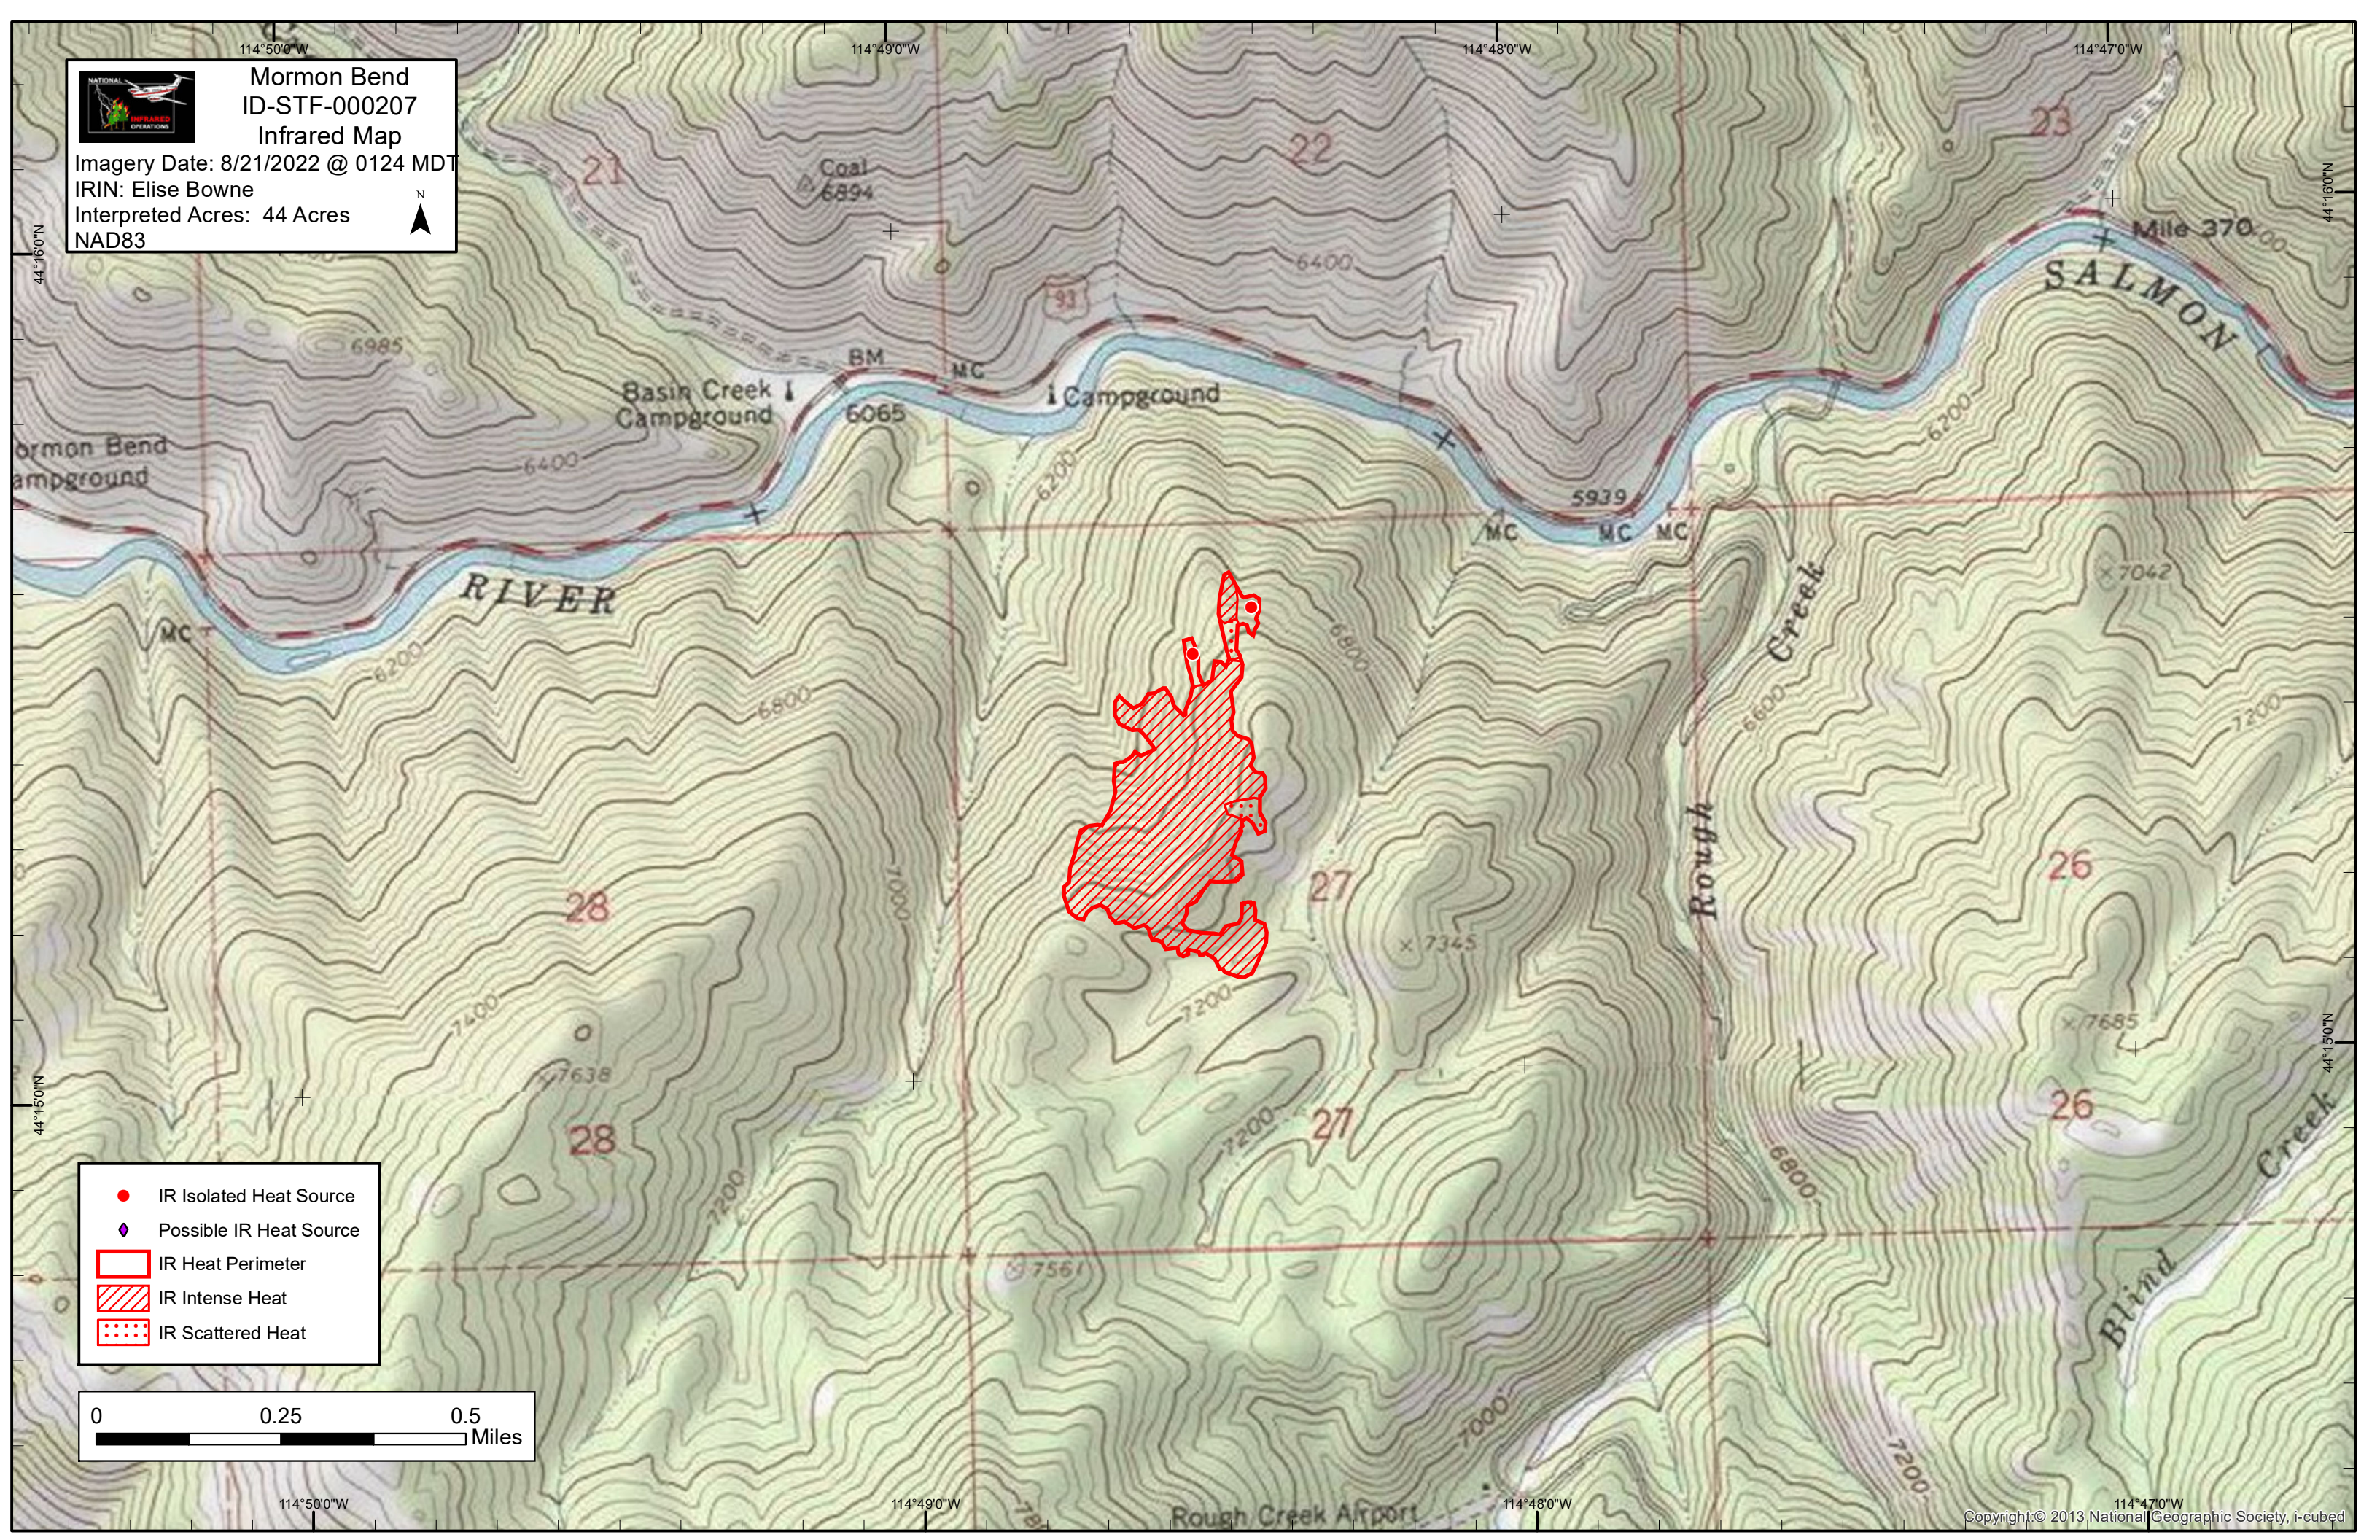

Mormon Bend
ID-STF-000207
Infrared Map

Imagery Date: 8/21/2022 @ 0124 MDT
IRIN: Elise Bowne
Interpreted Acres: 44 Acres
NAD83

- IR Isolated Heat Source
- ◆ Possible IR Heat Source
- IR Heat Perimeter
- IR Intense Heat
- IR Scattered Heat