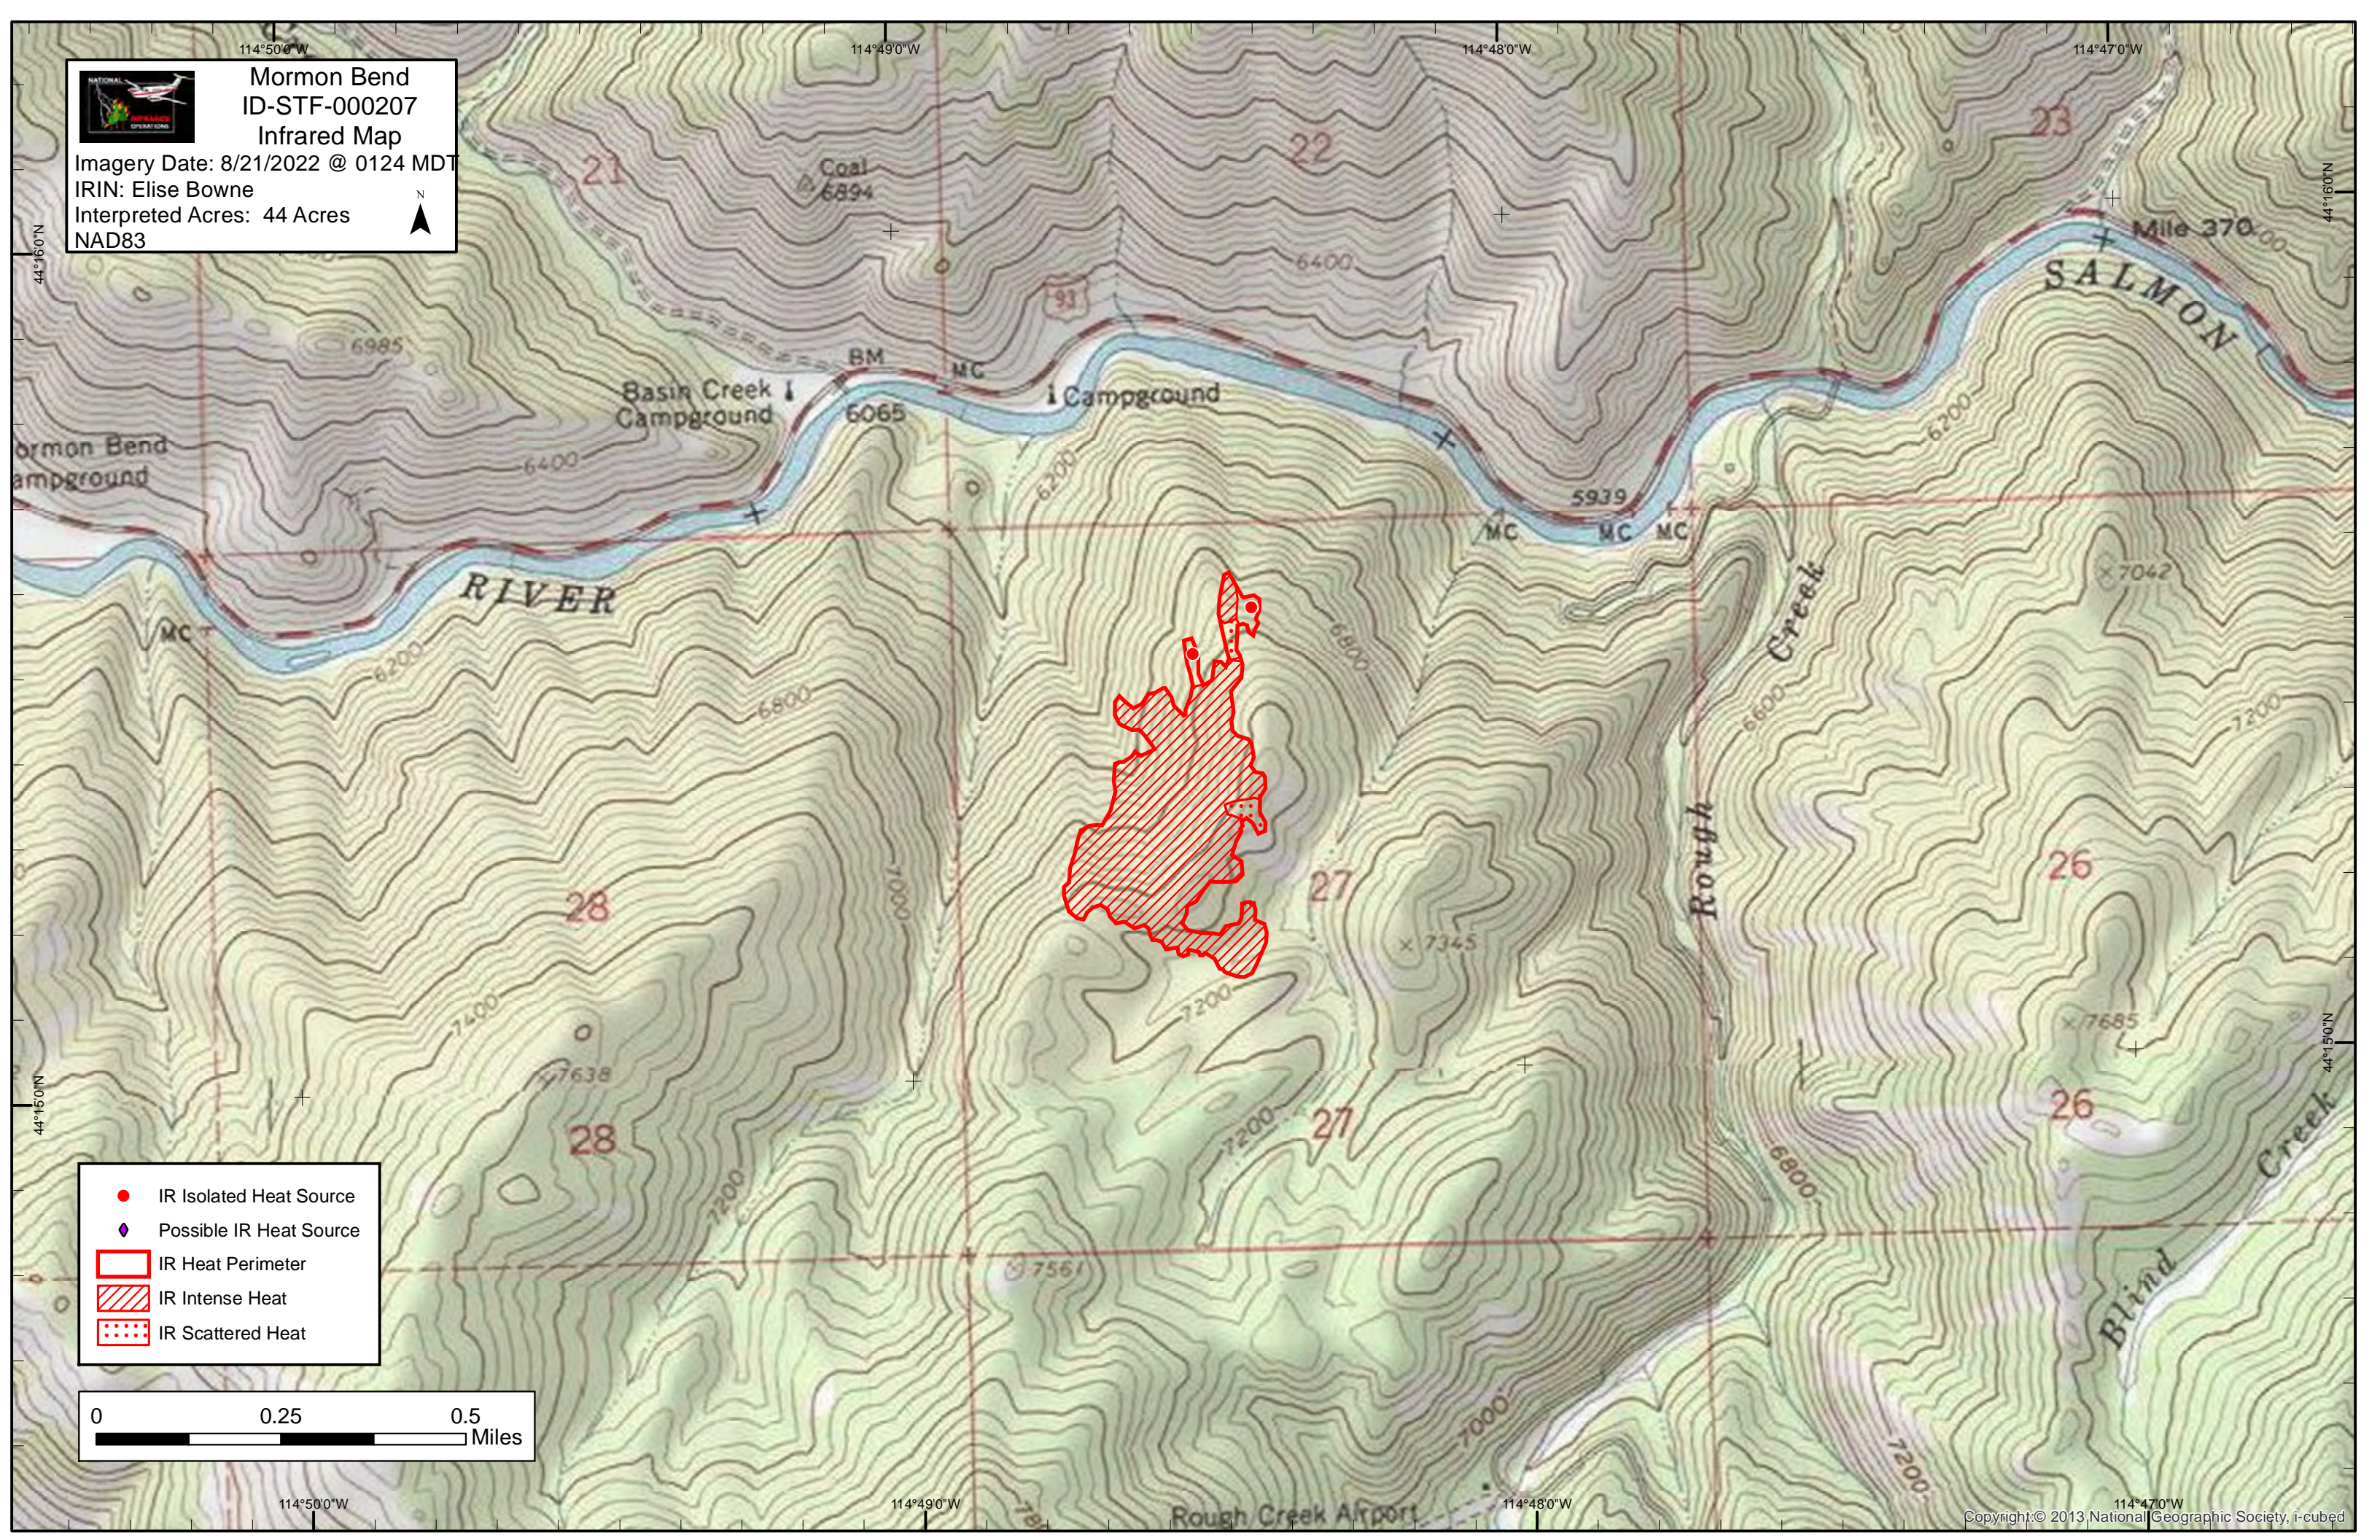

Mormon Bend
ID-STF-000207
Infrared Map

Imagery Date: 8/21/2022 @ 0124 MDT
IRIN: Elise Bowne
Interpreted Acres: 44 Acres
NAD83

- IR Isolated Heat Source
- ◆ Possible IR Heat Source
- IR Heat Perimeter
- IR Intense Heat
- IR Scattered Heat