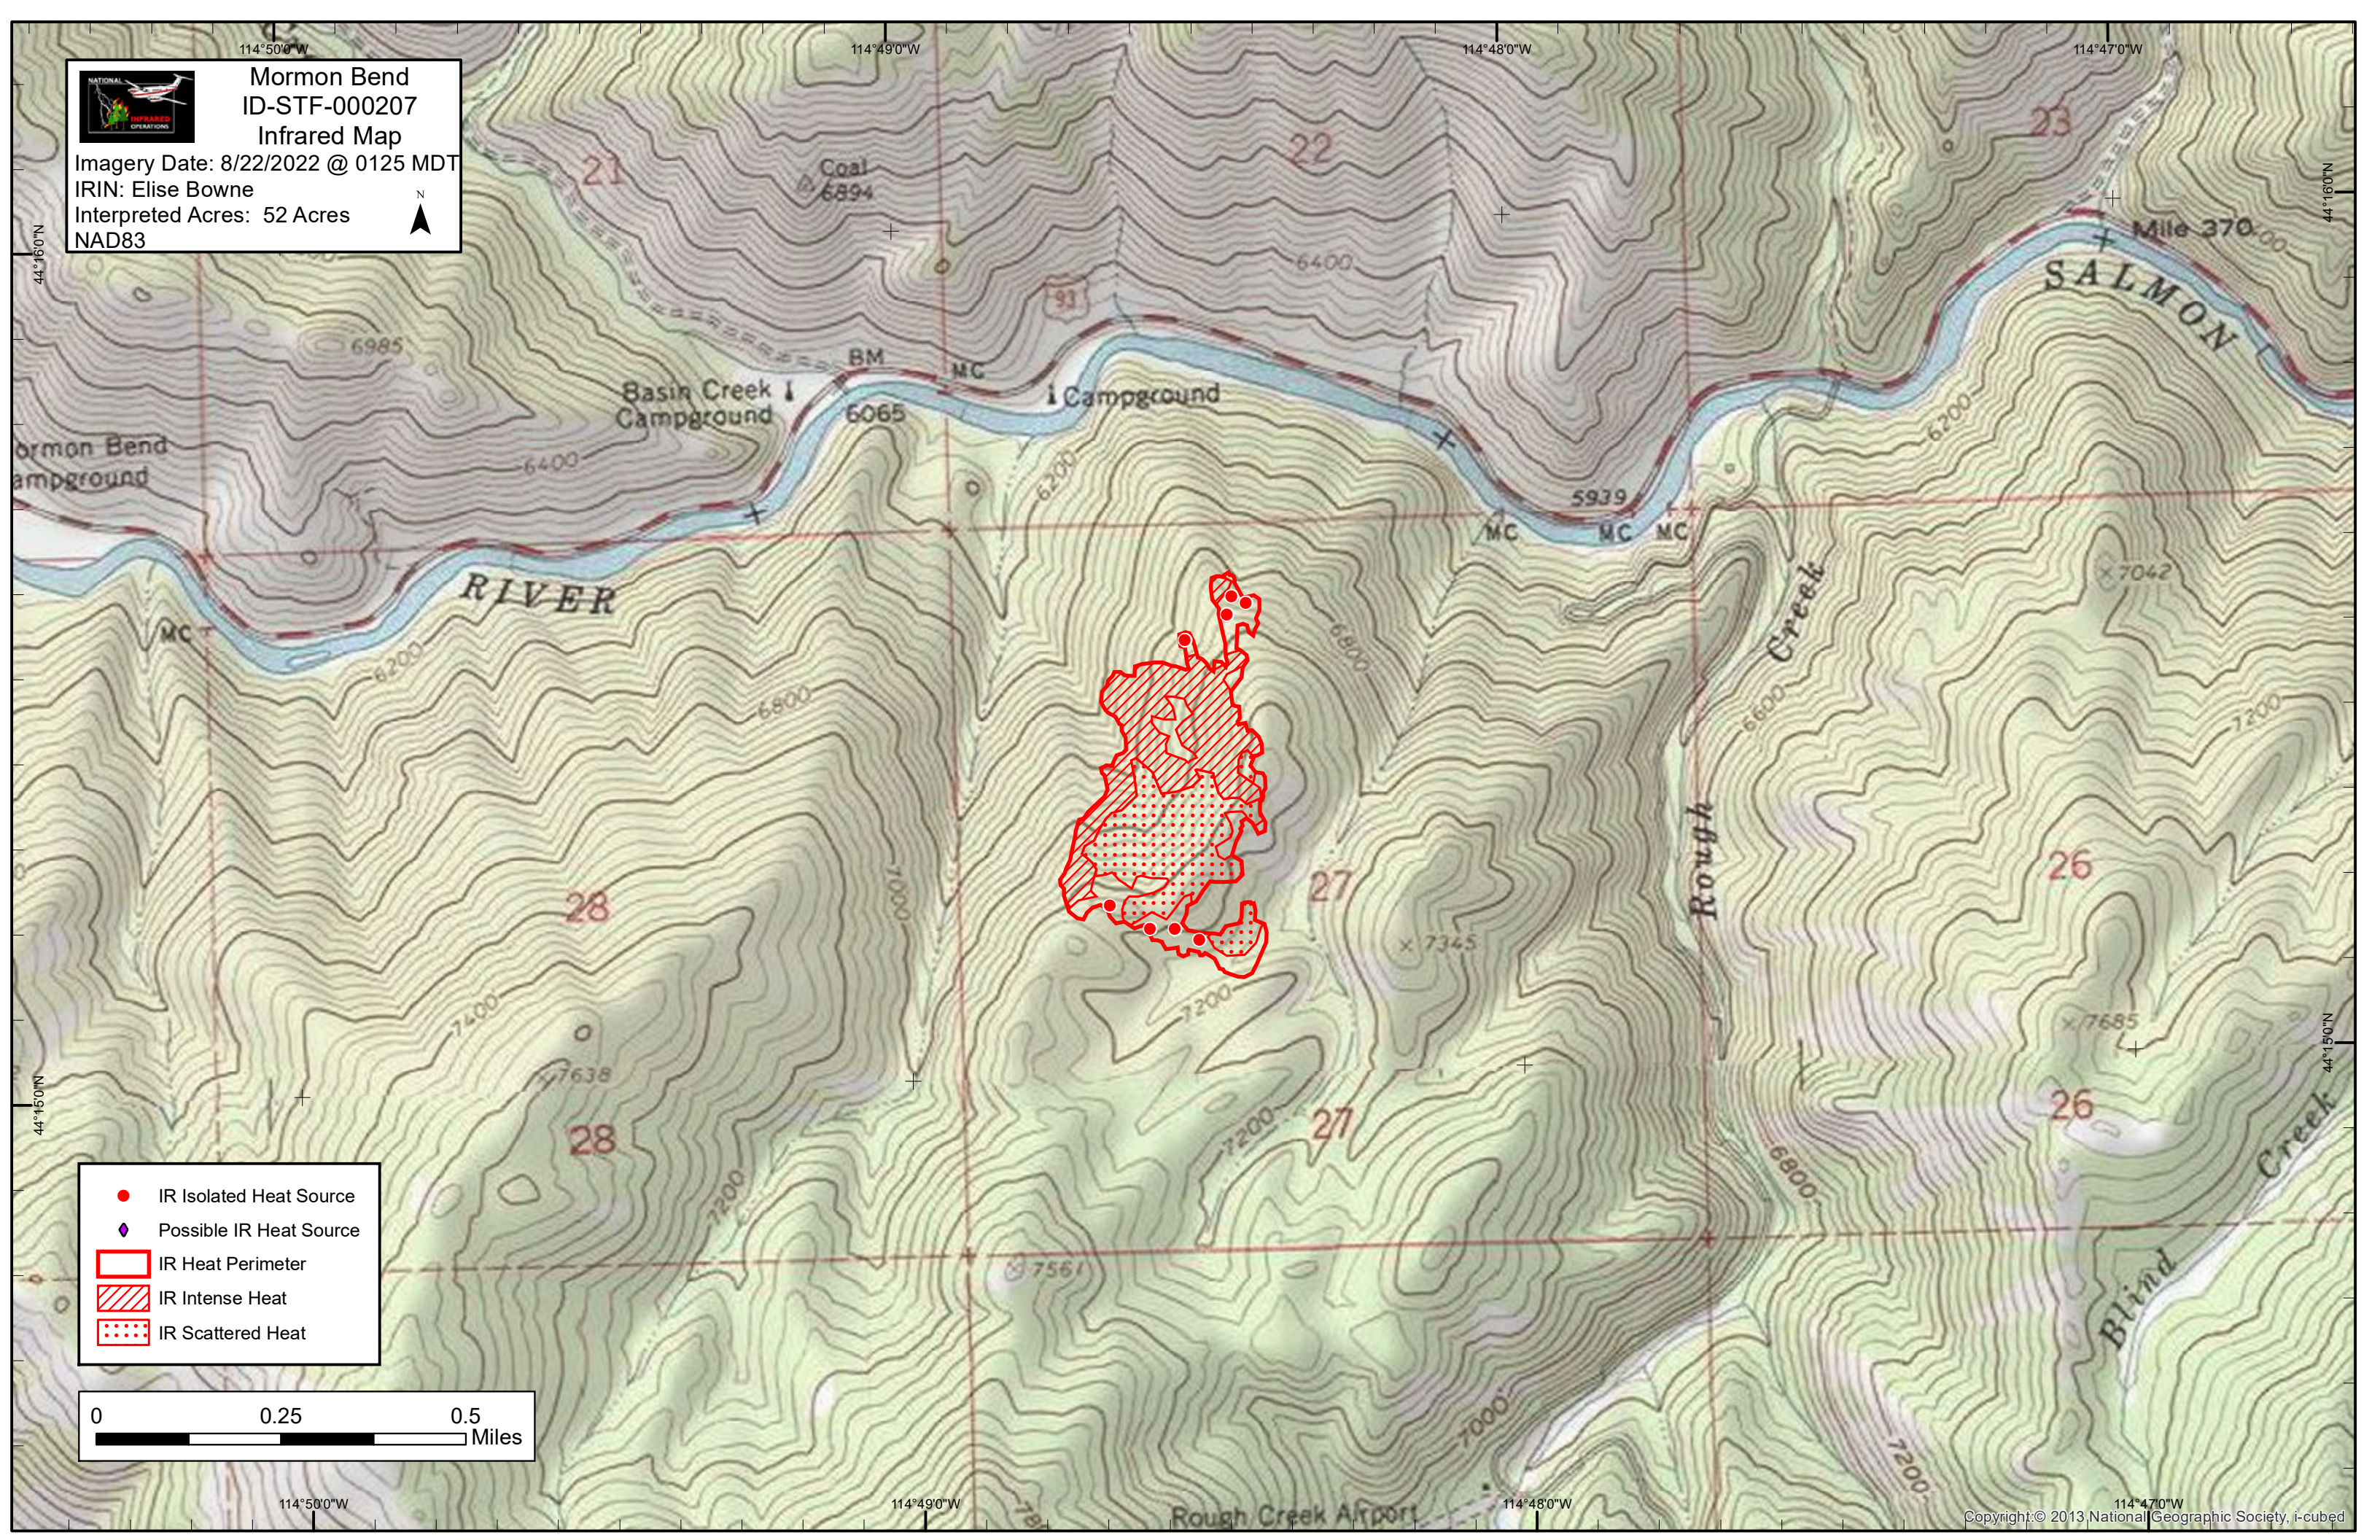

Mormon Bend
ID-STF-000207
Infrared Map

Imagery Date: 8/22/2022 @ 0125 MDT
IRIN: Elise Bowne
Interpreted Acres: 52 Acres
NAD83

- IR Isolated Heat Source
- ◆ Possible IR Heat Source
- IR Heat Perimeter
- IR Intense Heat
- IR Scattered Heat