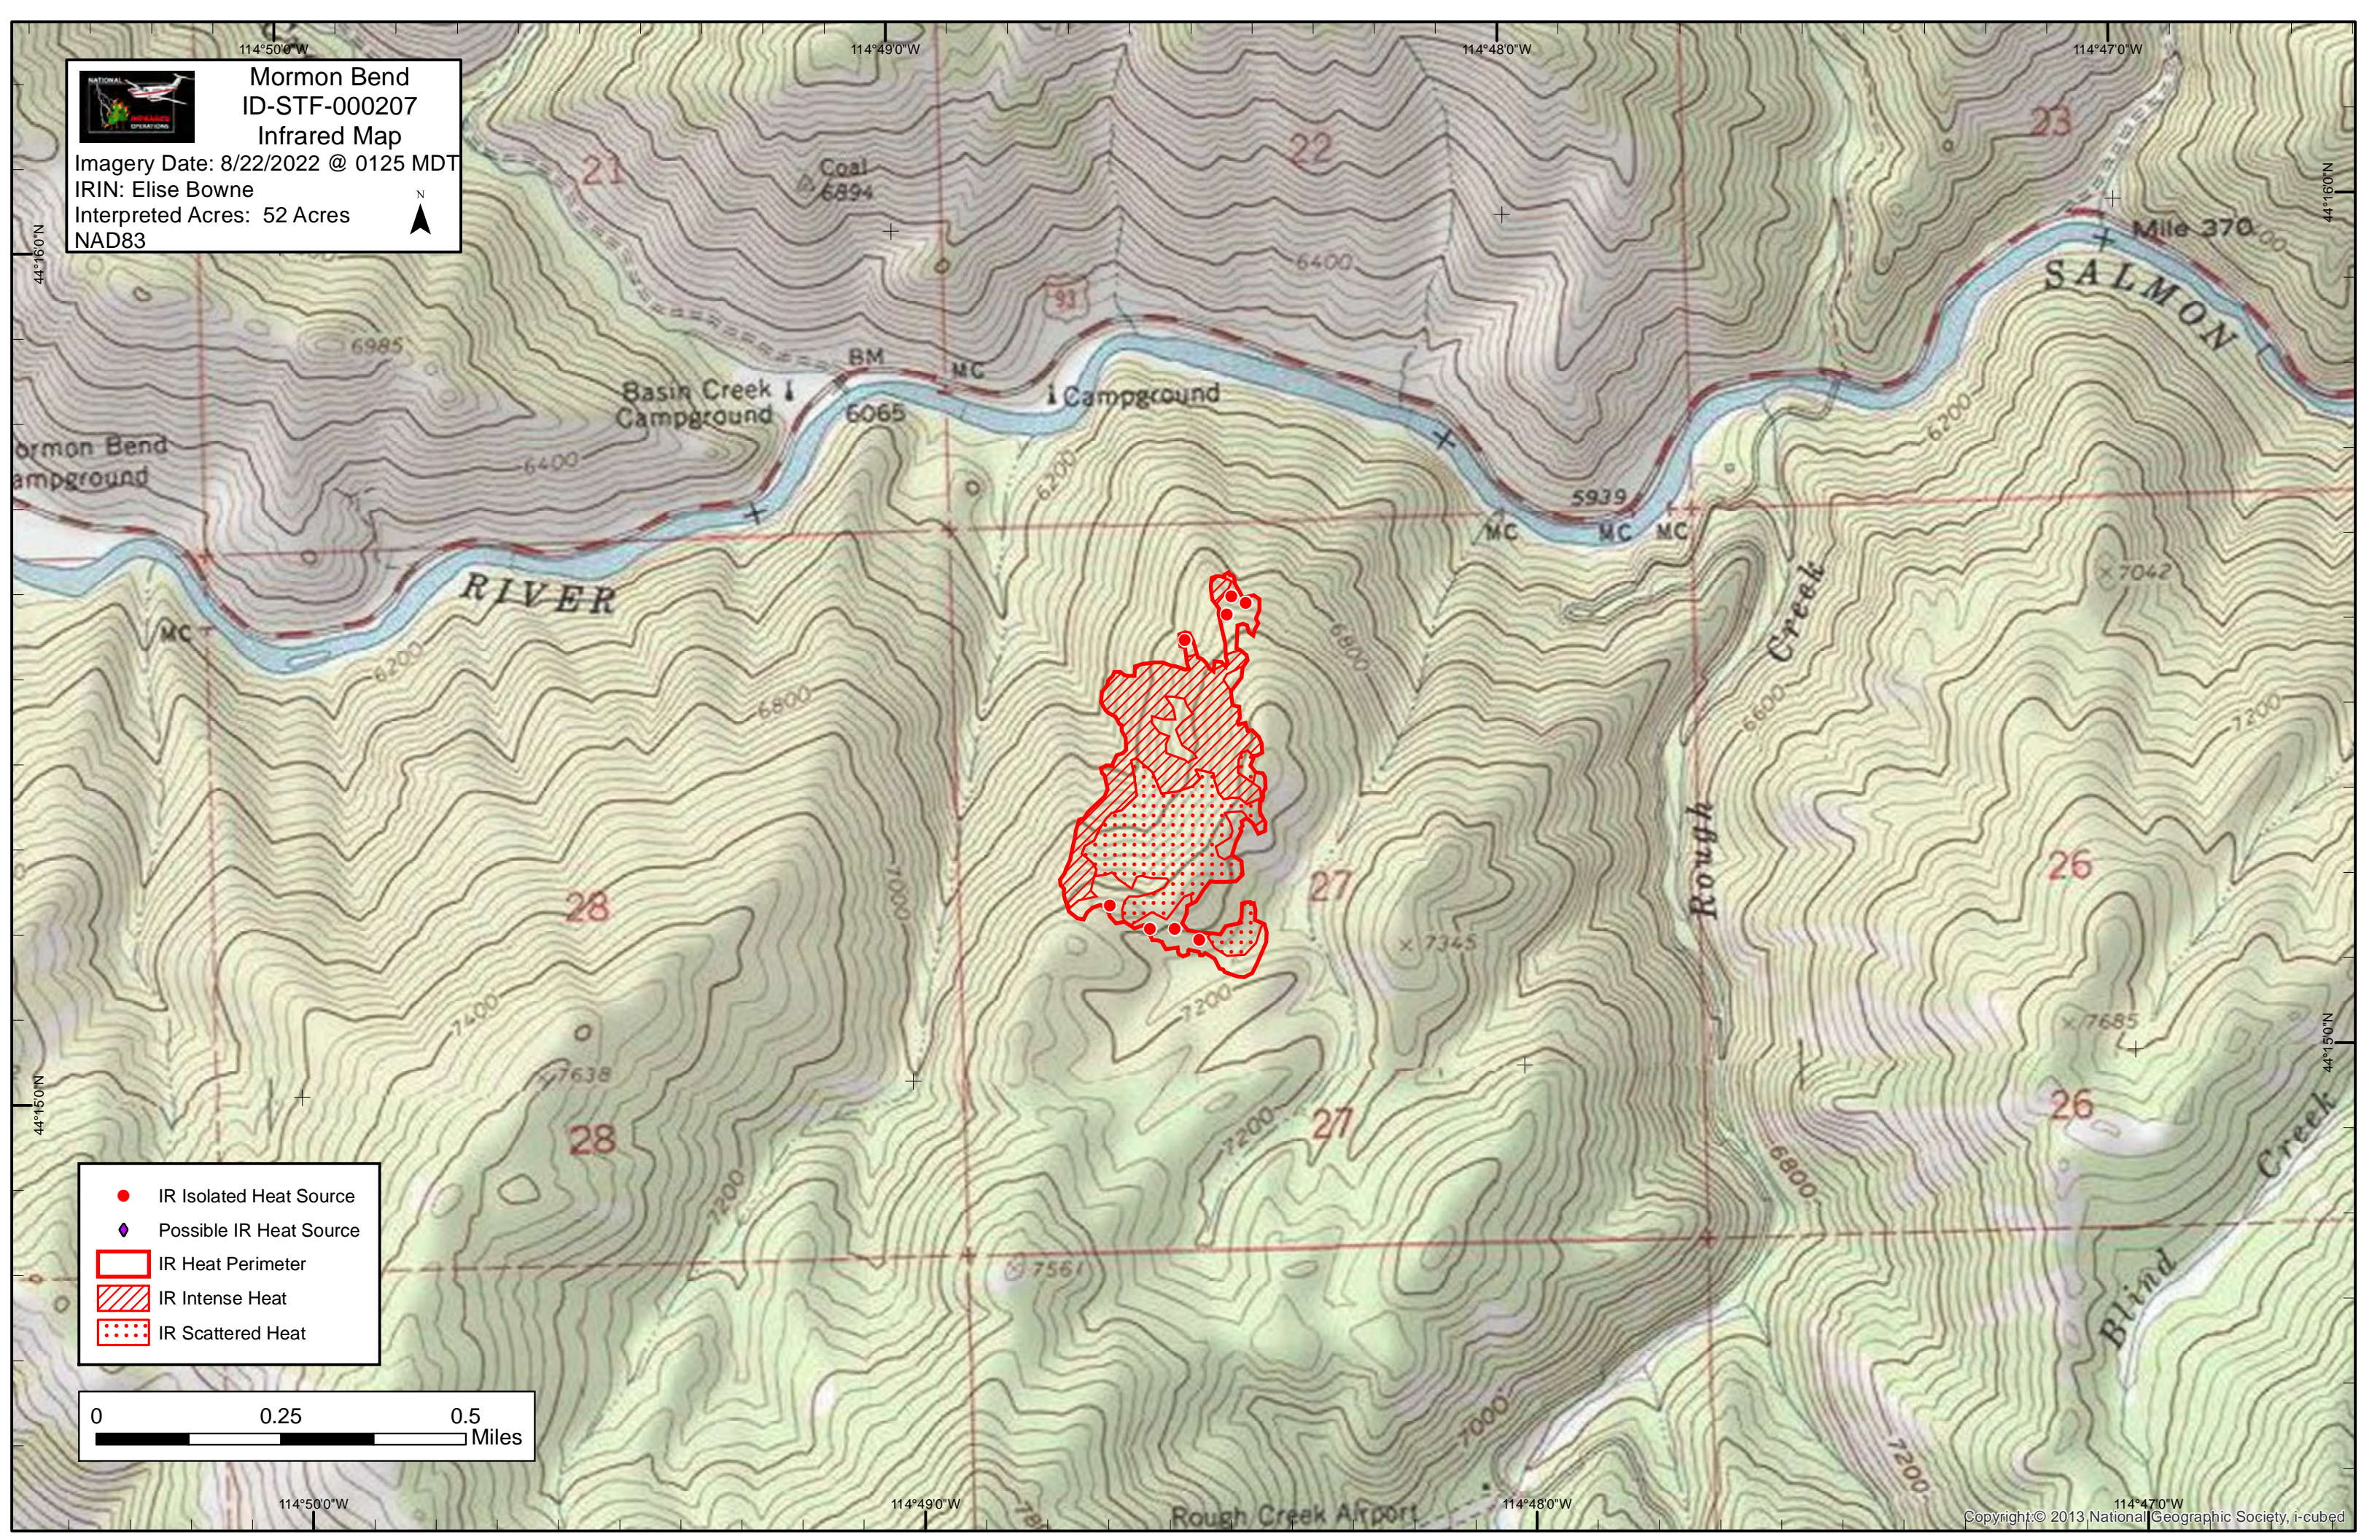

Mormon Bend
ID-STF-000207
Infrared Map

Imagery Date: 8/22/2022 @ 0125 MDT
IRIN: Elise Bowne
Interpreted Acres: 52 Acres
NAD83

- IR Isolated Heat Source
- ◆ Possible IR Heat Source
- IR Heat Perimeter
- IR Intense Heat
- IR Scattered Heat