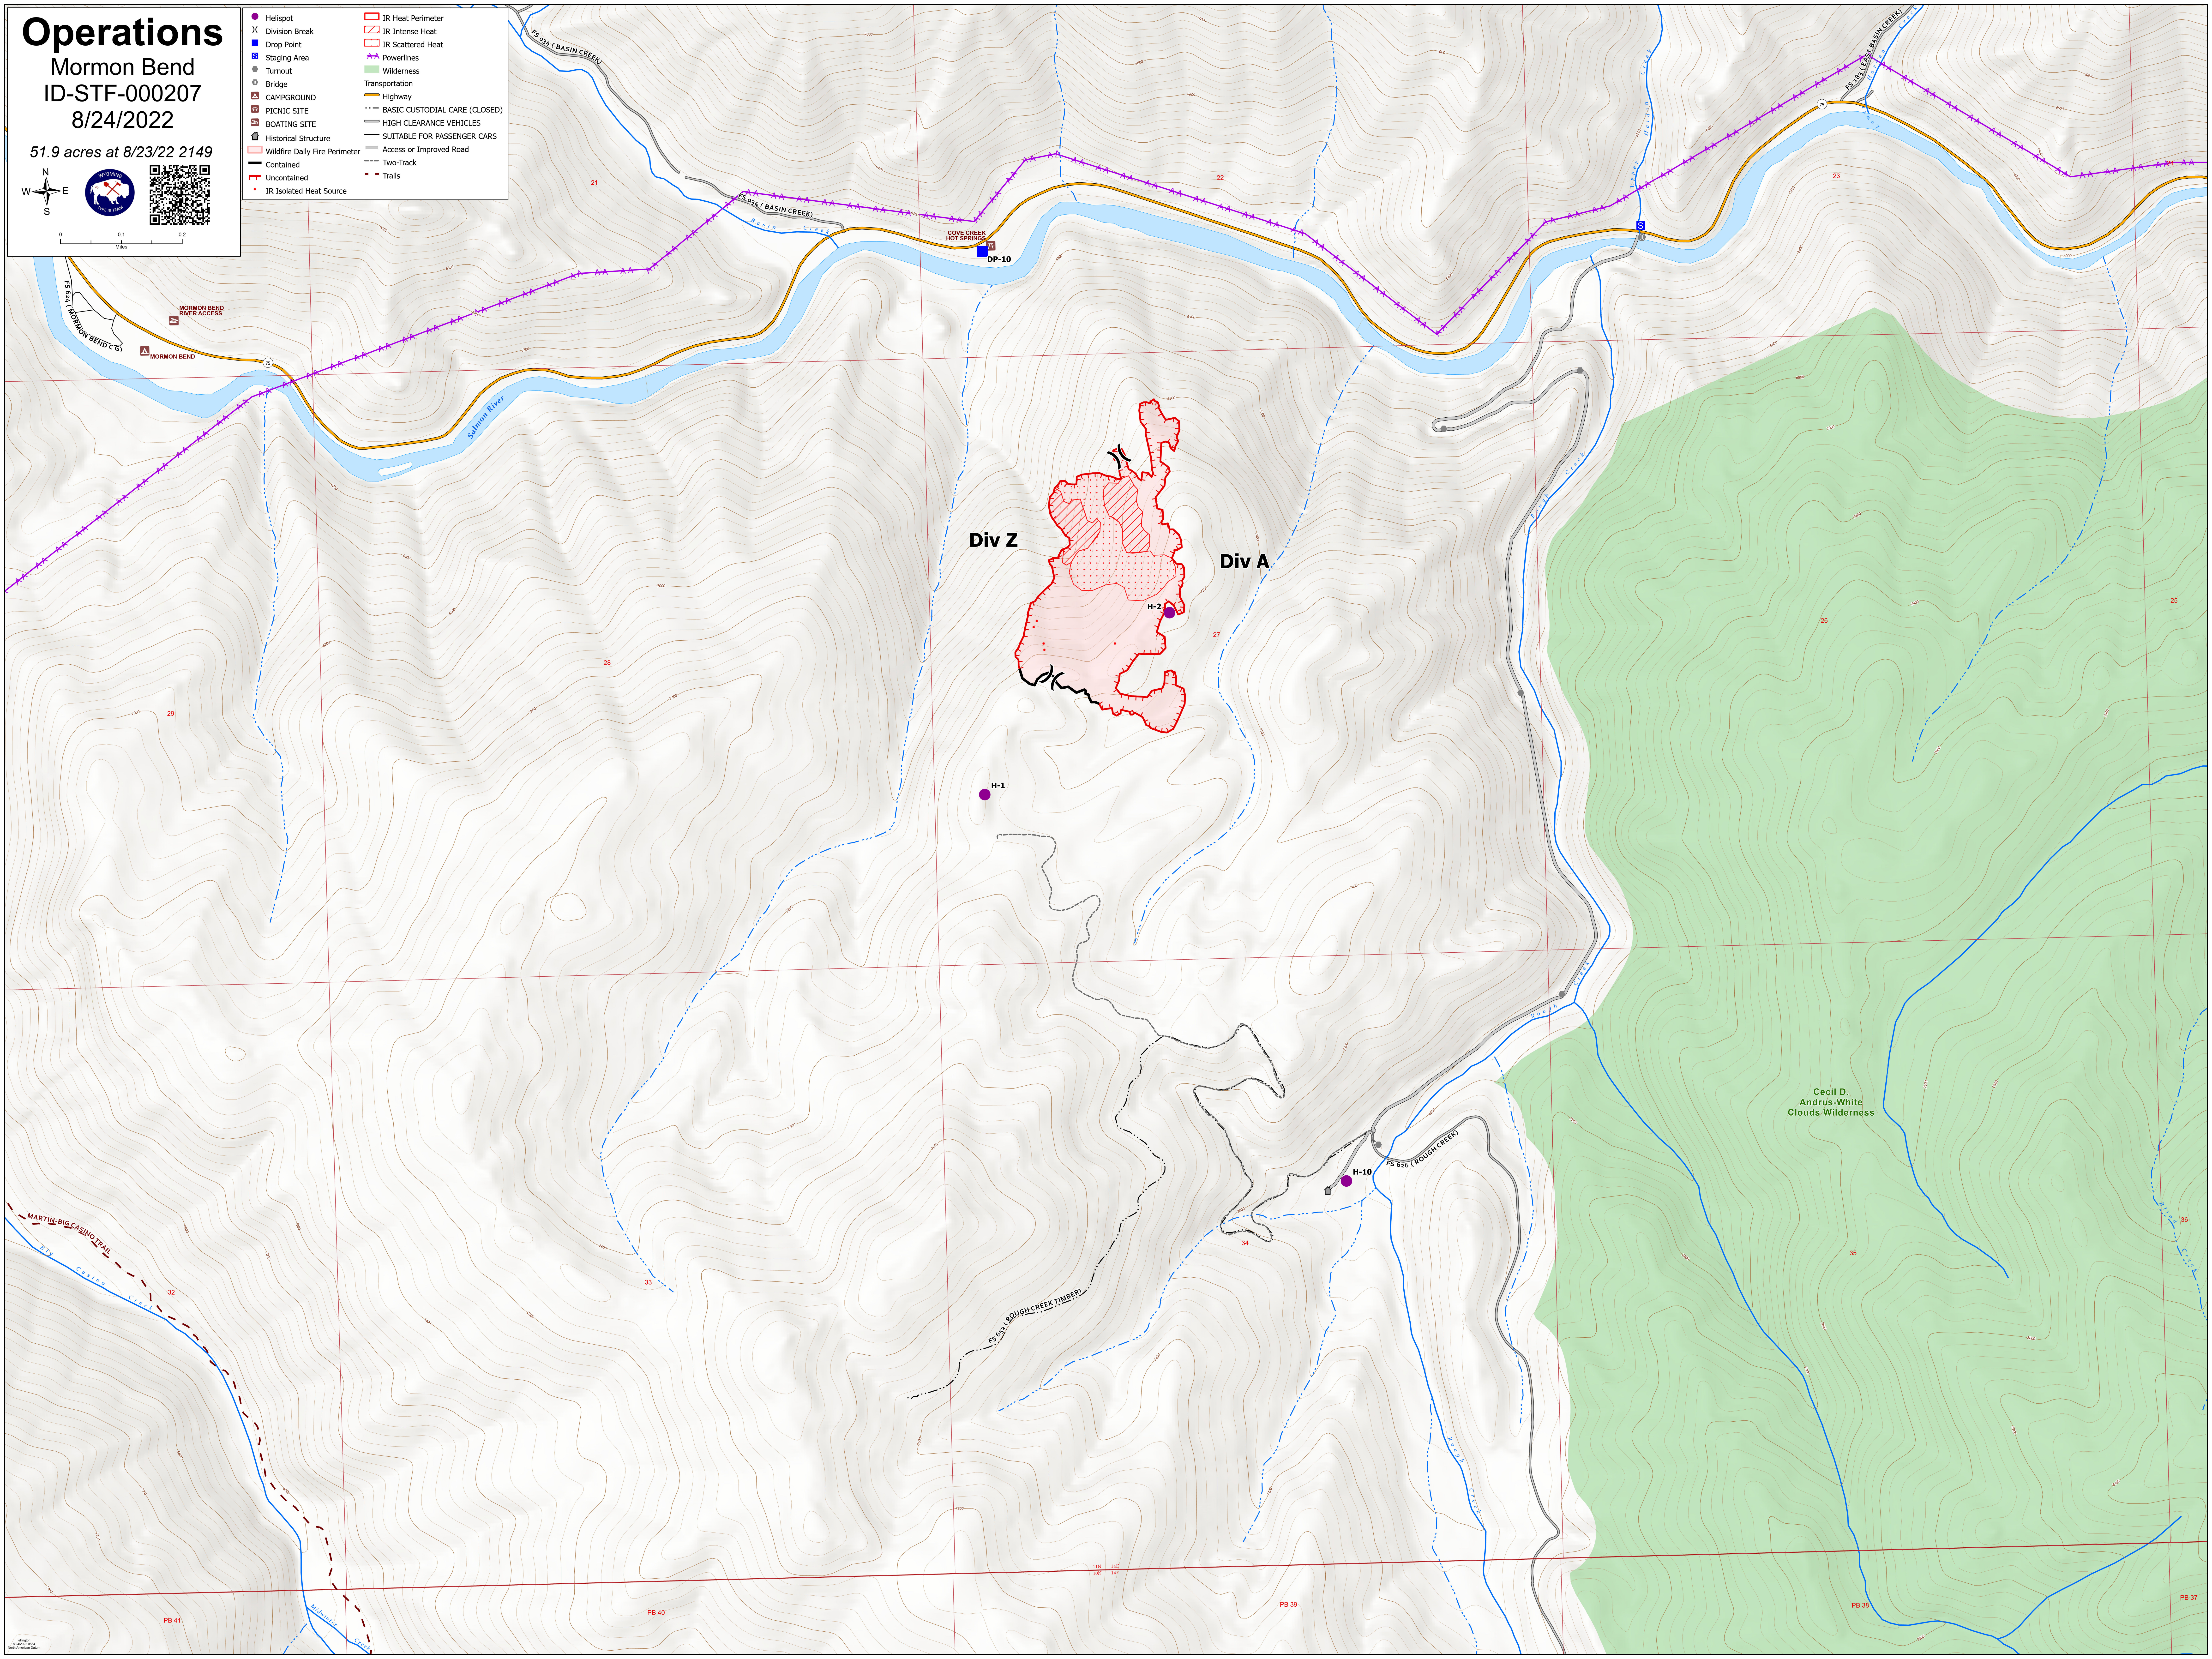

Operations

Mormon Bend
ID-STF-000207
8/24/2022

51.9 acres at 8/23/22 2149

- Helispot
- X Division Break
- Drop Point
- Staging Area
- Turnout
- Bridge
- CAMPGROUND
- PICNIC SITE
- BOATING SITE
- Historical Structure
- Wildfire Daily Fire Perimeter
- Contained
- Uncontained
- IR Isolated Heat Source
- ▭ IR Heat Perimeter
- ▭ IR Intense Heat
- ▭ IR Scattered Heat
- ▲ Powerlines
- Wilderness
- Transportation
- Highway
- BASIC CUSTODIAL CARE (CLOSED)
- HIGH CLEARANCE VEHICLES
- SUITABLE FOR PASSENGER CARS
- Access or Improved Road
- Two-Track
- Trails

Div Z

Div A

Cecil D.
Andrus-White
Clouds Wilderness

H-1

H-2

H-10

DP-10

COVE CREEK
HOT SPRINGS

MORMON BEND
RIVER ACCESS

MORMON BEND

MARTIN BIG CASINO TRAIL

ROUGH CREEK TIMBER

ROUGH CREEK

PB 41

PB 40

PB 39

PB 38

PB 37

21

22

23

29

28

27