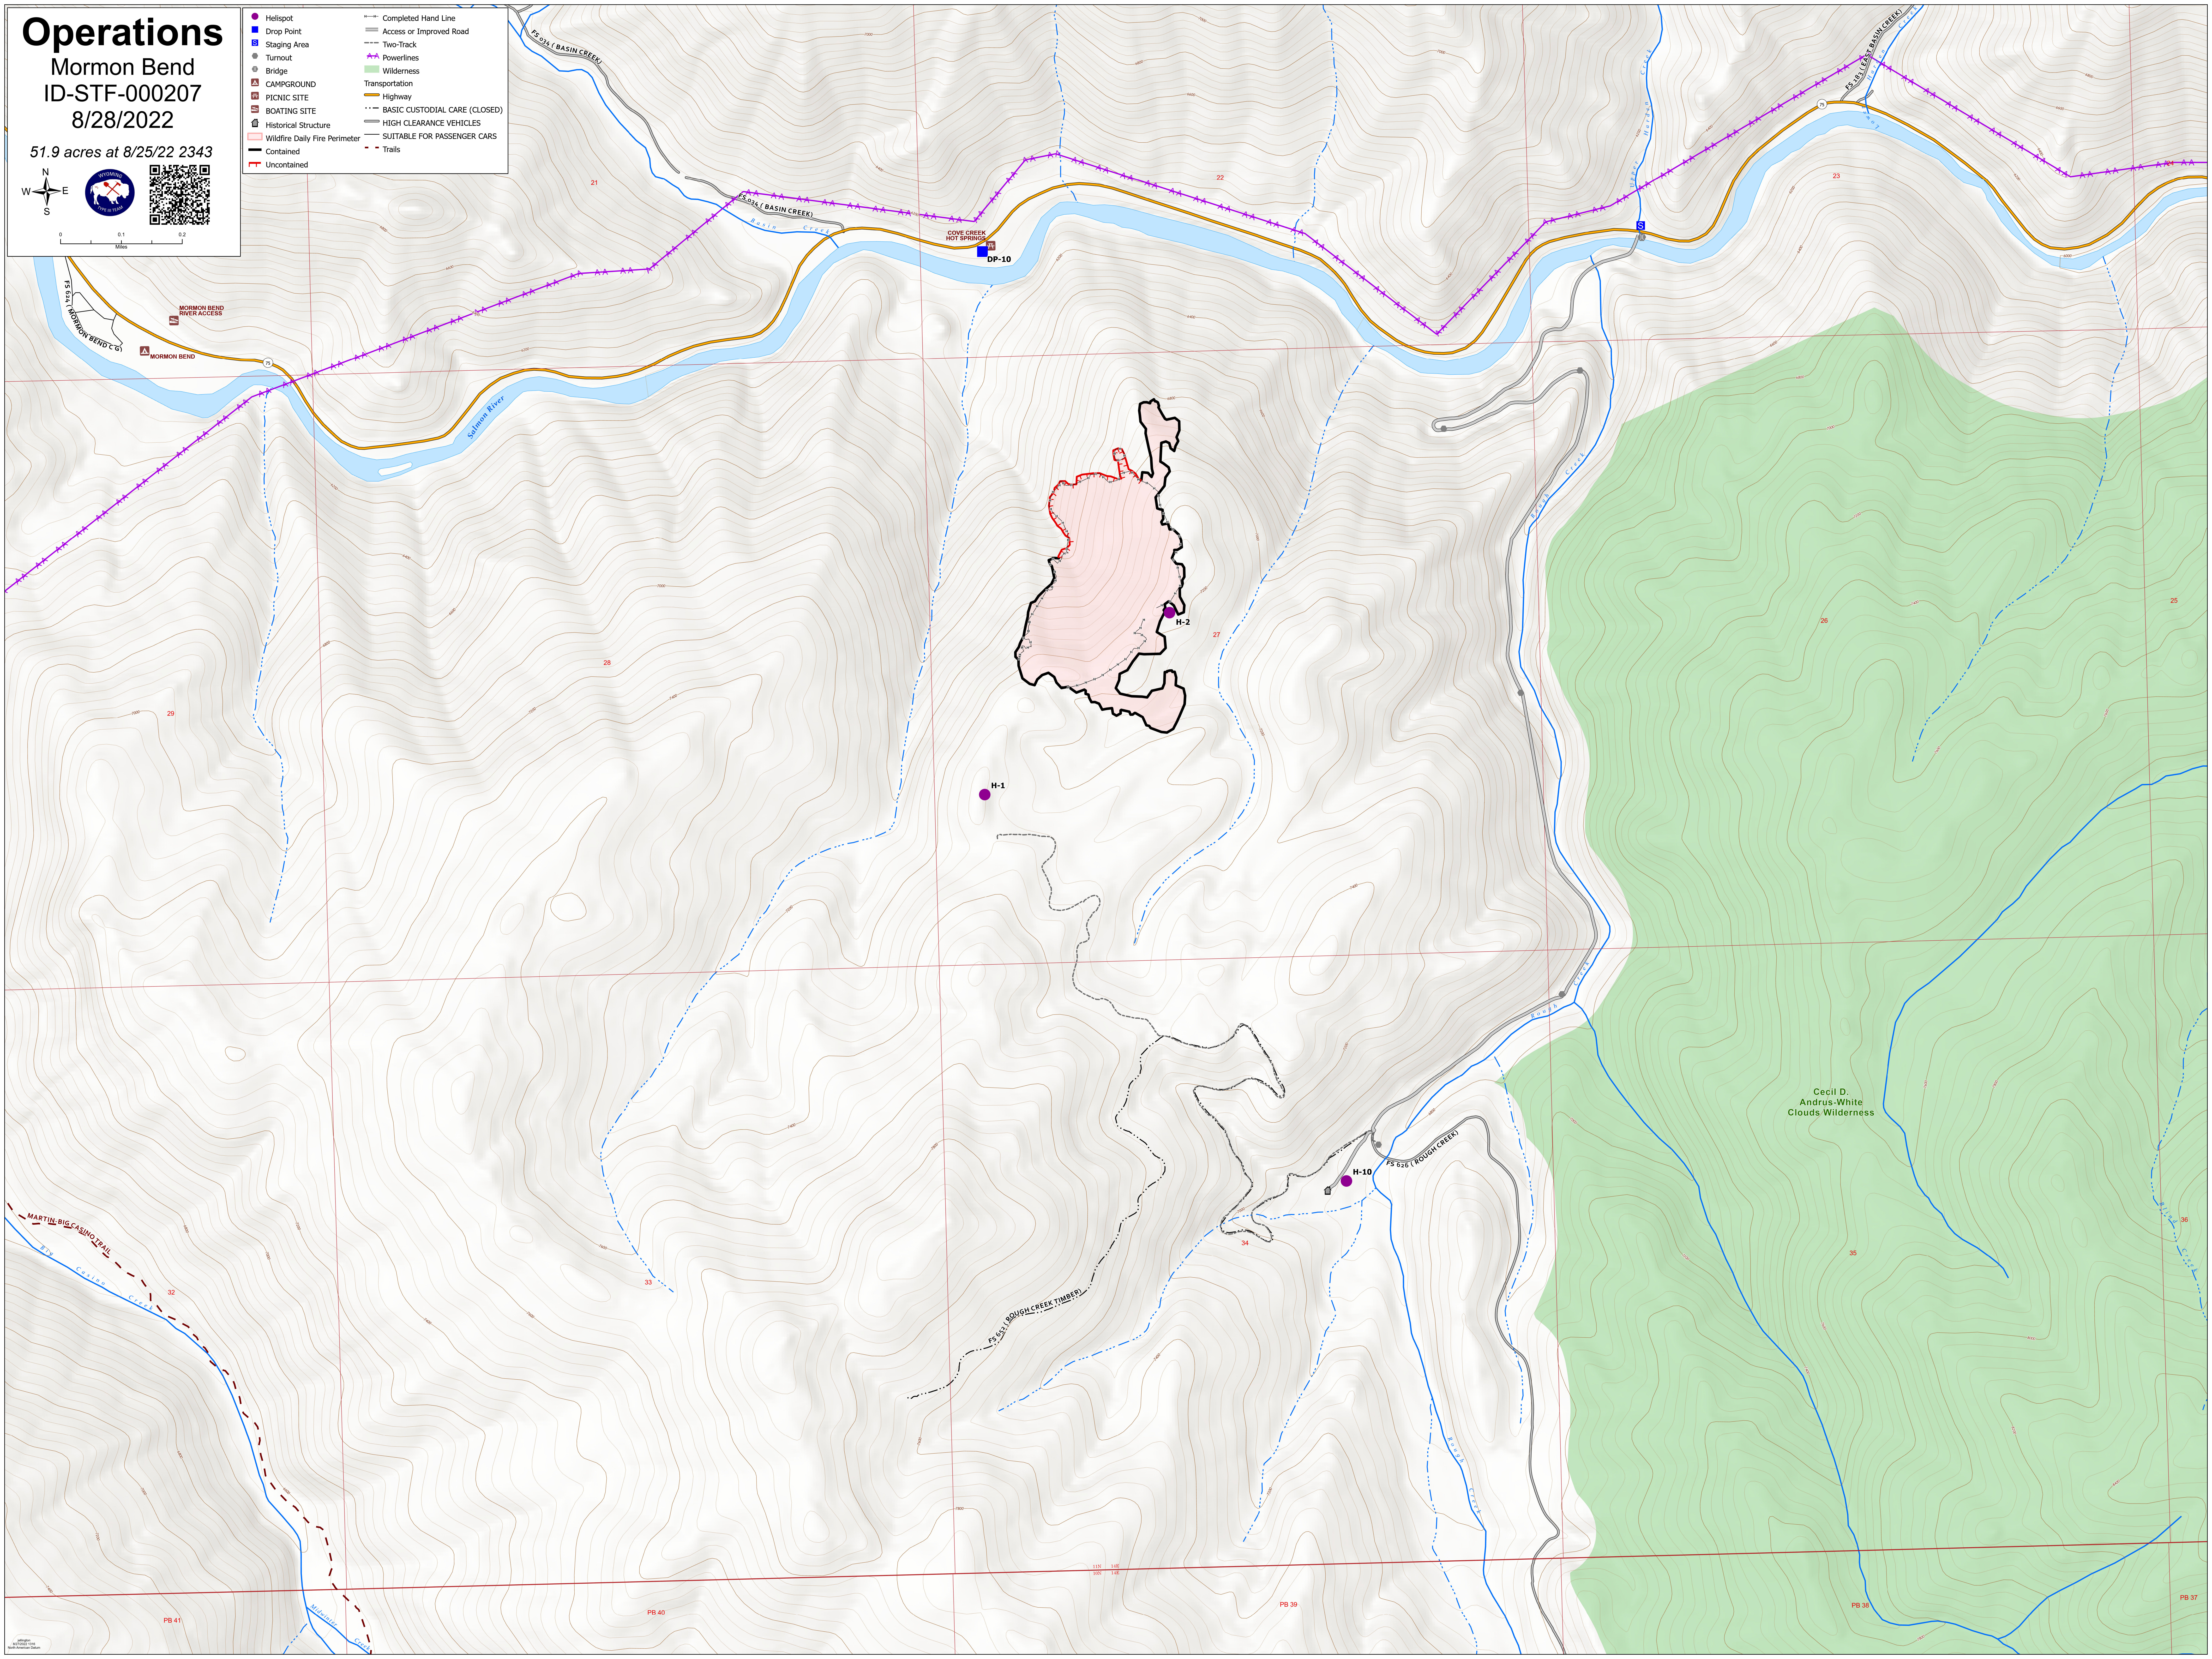

Operations

Mormon Bend
ID-STF-000207
8/28/2022

51.9 acres at 8/25/22 2343

- Helispot
- Drop Point
- Staging Area
- Turnout
- Bridge
- CAMPGROUND
- PICNIC SITE
- BOATING SITE
- Historical Structure
- Wildfire Daily Fire Perimeter
- Contained
- Uncontained
- Completed Hand Line
- Access or Improved Road
- Two-Track
- Powerlines
- Wilderness
- Transportation
- Highway
- BASIC CUSTODIAL CARE (CLOSED)
- HIGH CLEARANCE VEHICLES
- SUITABLE FOR PASSENGER CARS
- Trails

Cecil D. Andrus-White Clouds Wilderness

H-1

H-2

H-10

DP-10

COVE CREEK HOT SPRINGS

MORMON BEND RIVER ACCESS

MORMON BEND

MARTIN BIG CASINO TRAIL

ROUGH CREEK TIMBER

ROUGH CREEK

PB 41

PB 40

PB 39

PB 38

PB 37