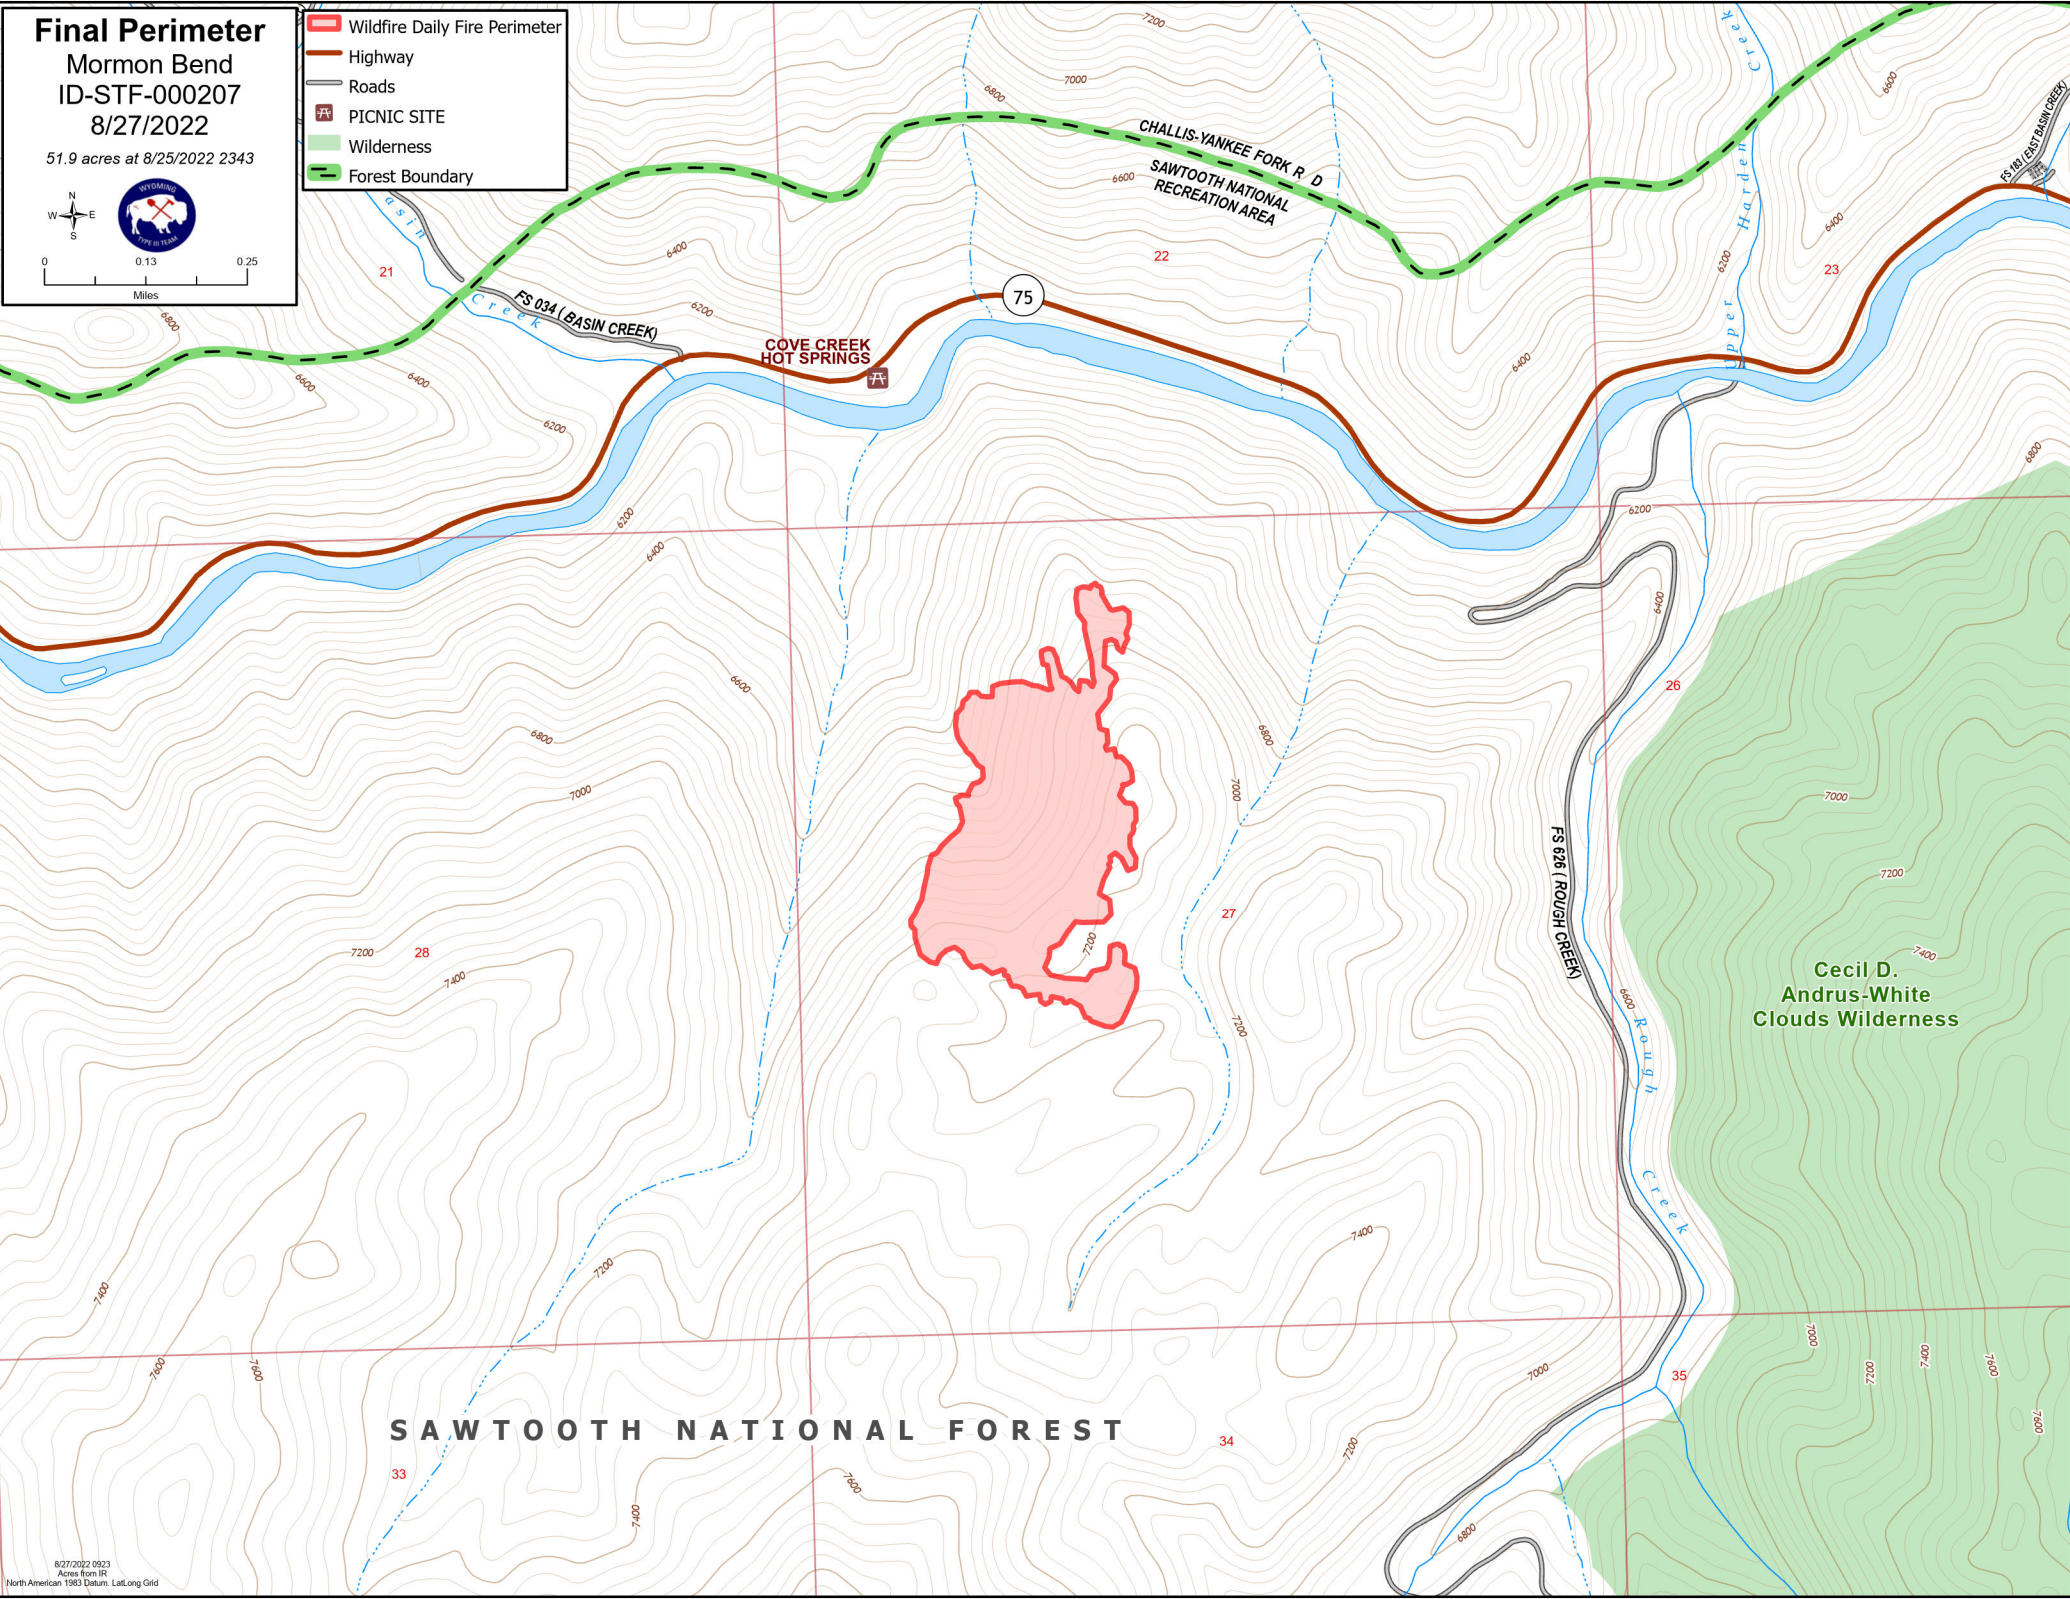

Final Perimeter
Mormon Bend
ID-STF-000207
8/27/2022

51.9 acres at 8/25/2022 2343

- Wildfire Daily Fire Perimeter
- Highway
- Roads
- PICNIC SITE
- Wilderness
- Forest Boundary

SAWTOOTH NATIONAL FOREST

**Cecil D.
Andrus-White
Clouds Wilderness**