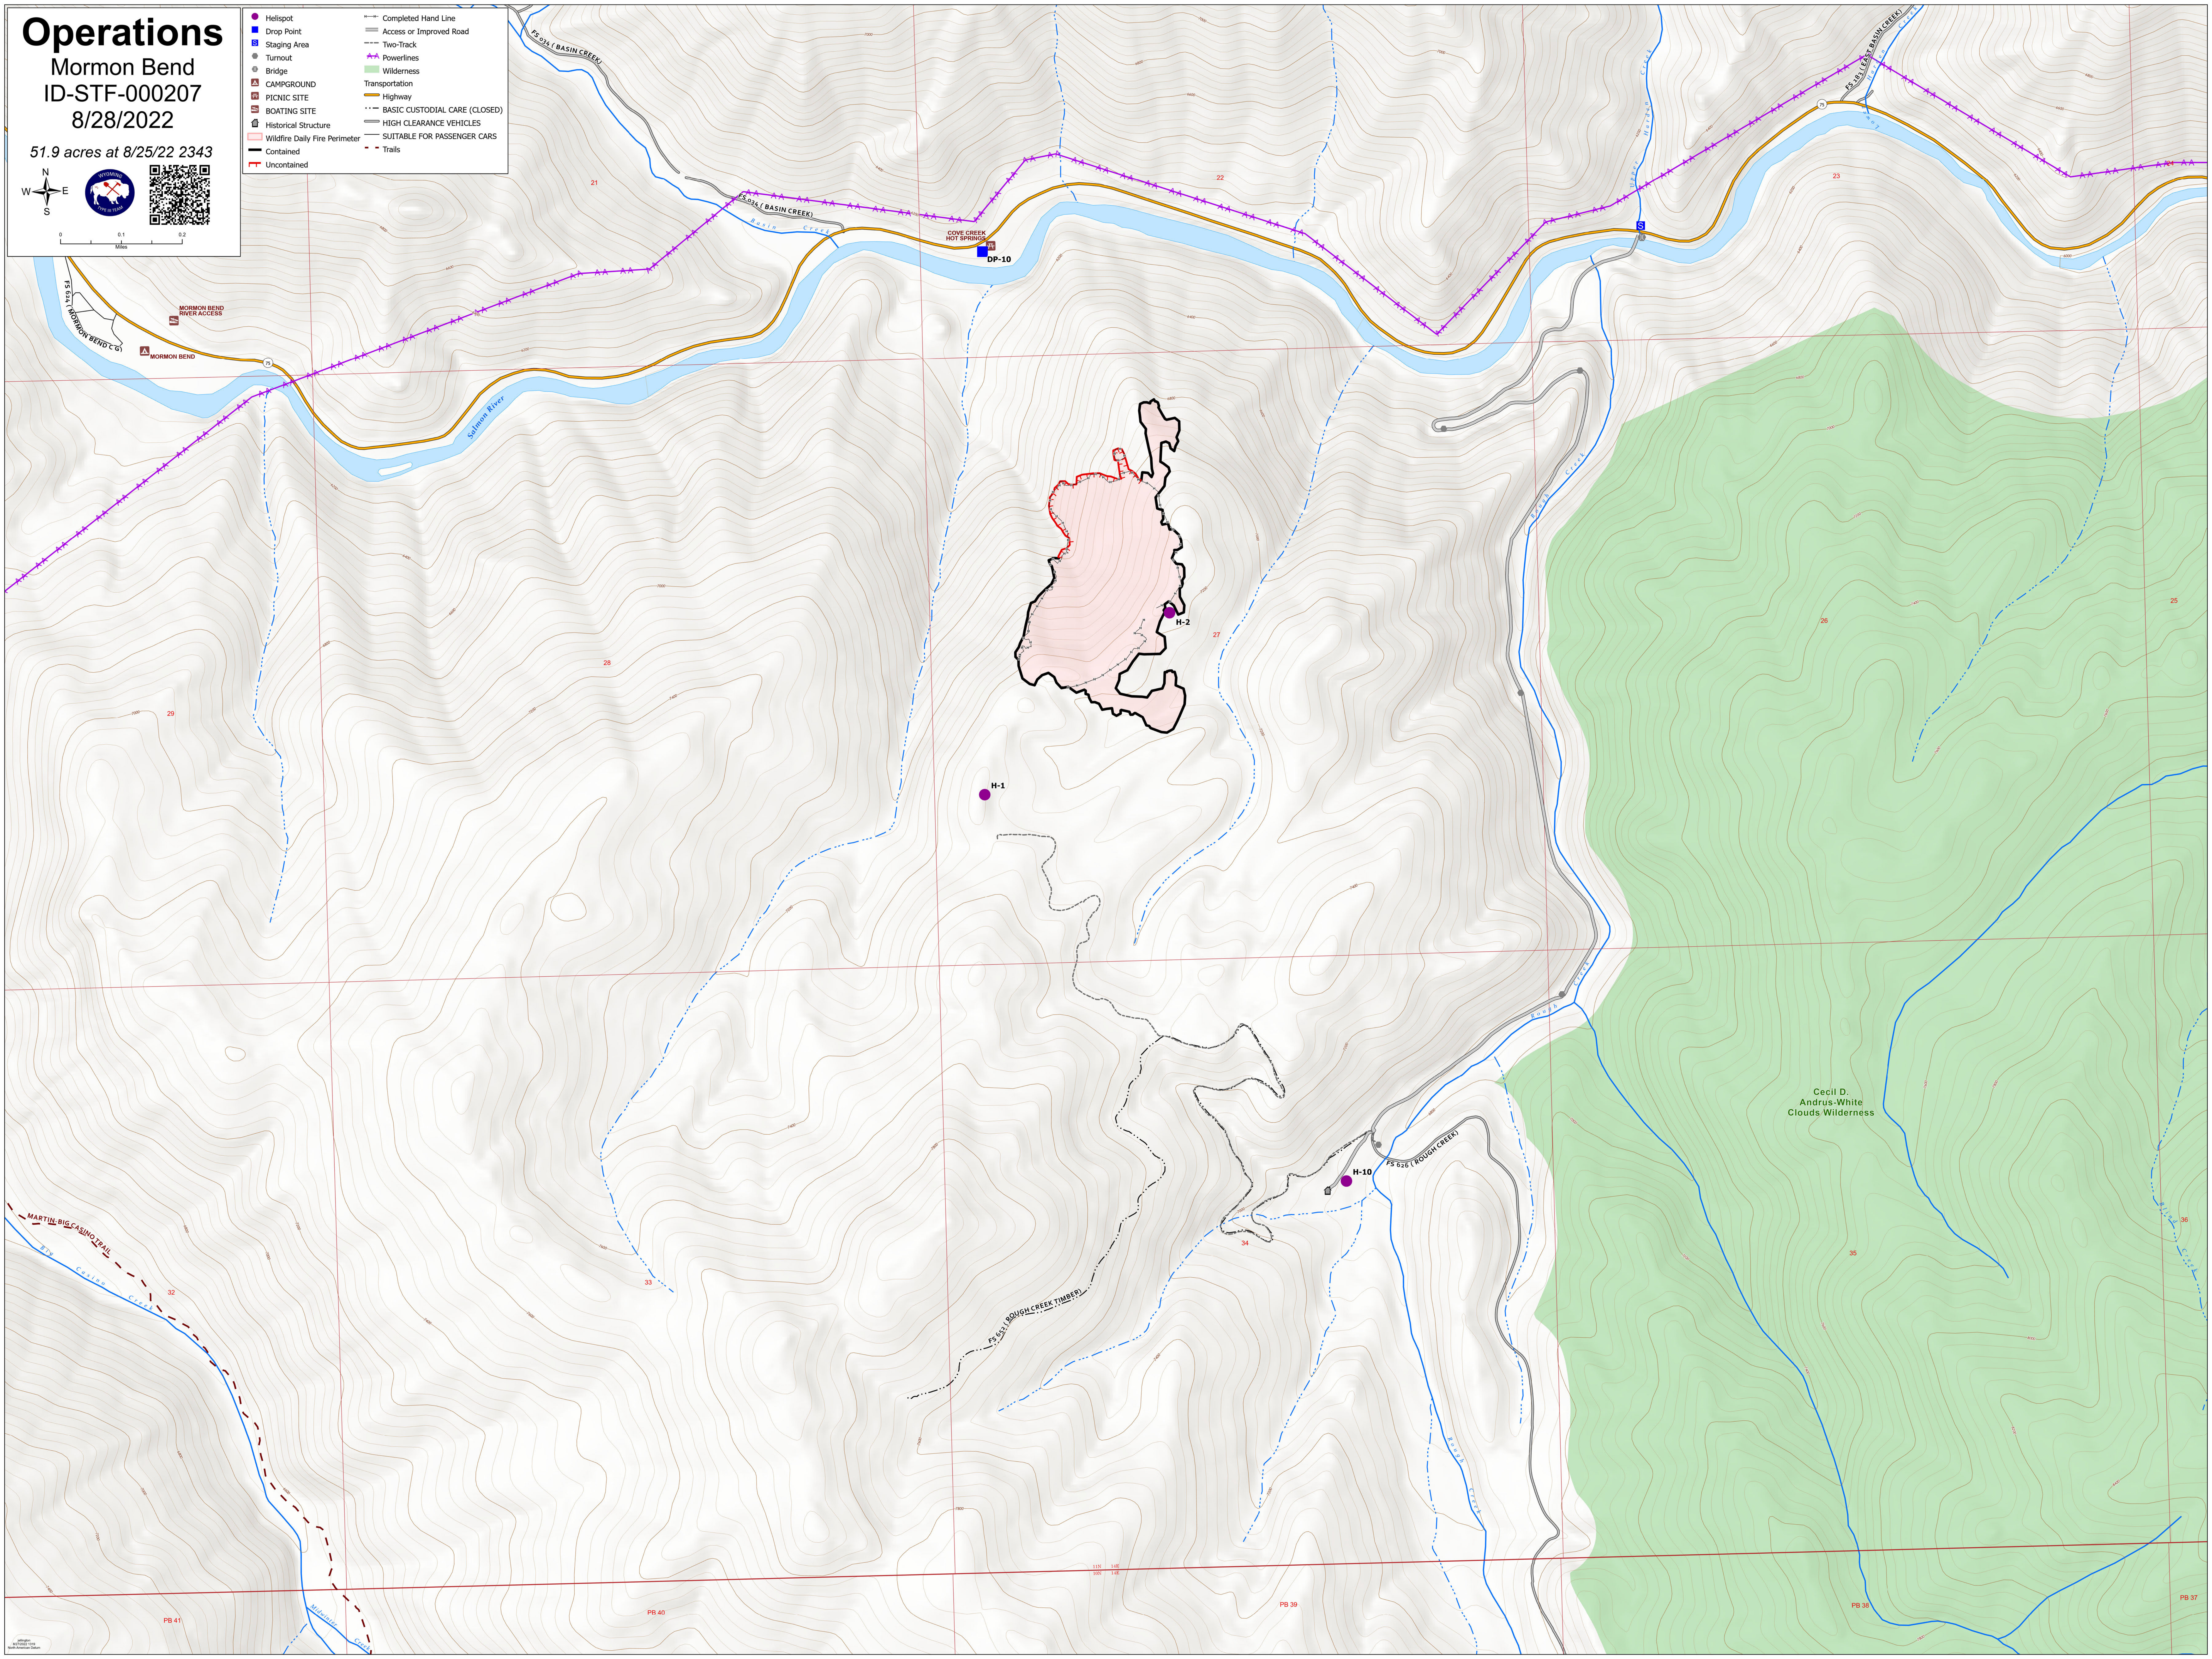

# Operations

Mormon Bend  
ID-STF-000207  
8/28/2022

51.9 acres at 8/25/22 2343

- Helispot
- Drop Point
- Staging Area
- Turnout
- Bridge
- CAMPGROUND
- PICNIC SITE
- BOATING SITE
- Historical Structure
- Wildfire Daily Fire Perimeter
- Contained
- Uncontained
- Completed Hand Line
- Access or Improved Road
- Two-Track
- Powerlines
- Wilderness
- Transportation
- Highway
- BASIC CUSTODIAL CARE (CLOSED)
- HIGH CLEARANCE VEHICLES
- SUITABLE FOR PASSENGER CARS
- Trails

Cecil D. Andrus-White Clouds Wilderness

H-1

H-2

H-10

DP-10

COVE CREEK HOT SPRINGS

MORMON BEND RIVER ACCESS

MORMON BEND

MARTIN BIG CASINO TRAIL

ROUGH CREEK TIMBER

ROUGH CREEK

PS 504 (BASIN CREEK)

PS 504 (BASIN CREEK)

PS 504 (BASIN CREEK)

PB 41

PB 40

PB 39

PB 38

PB 37