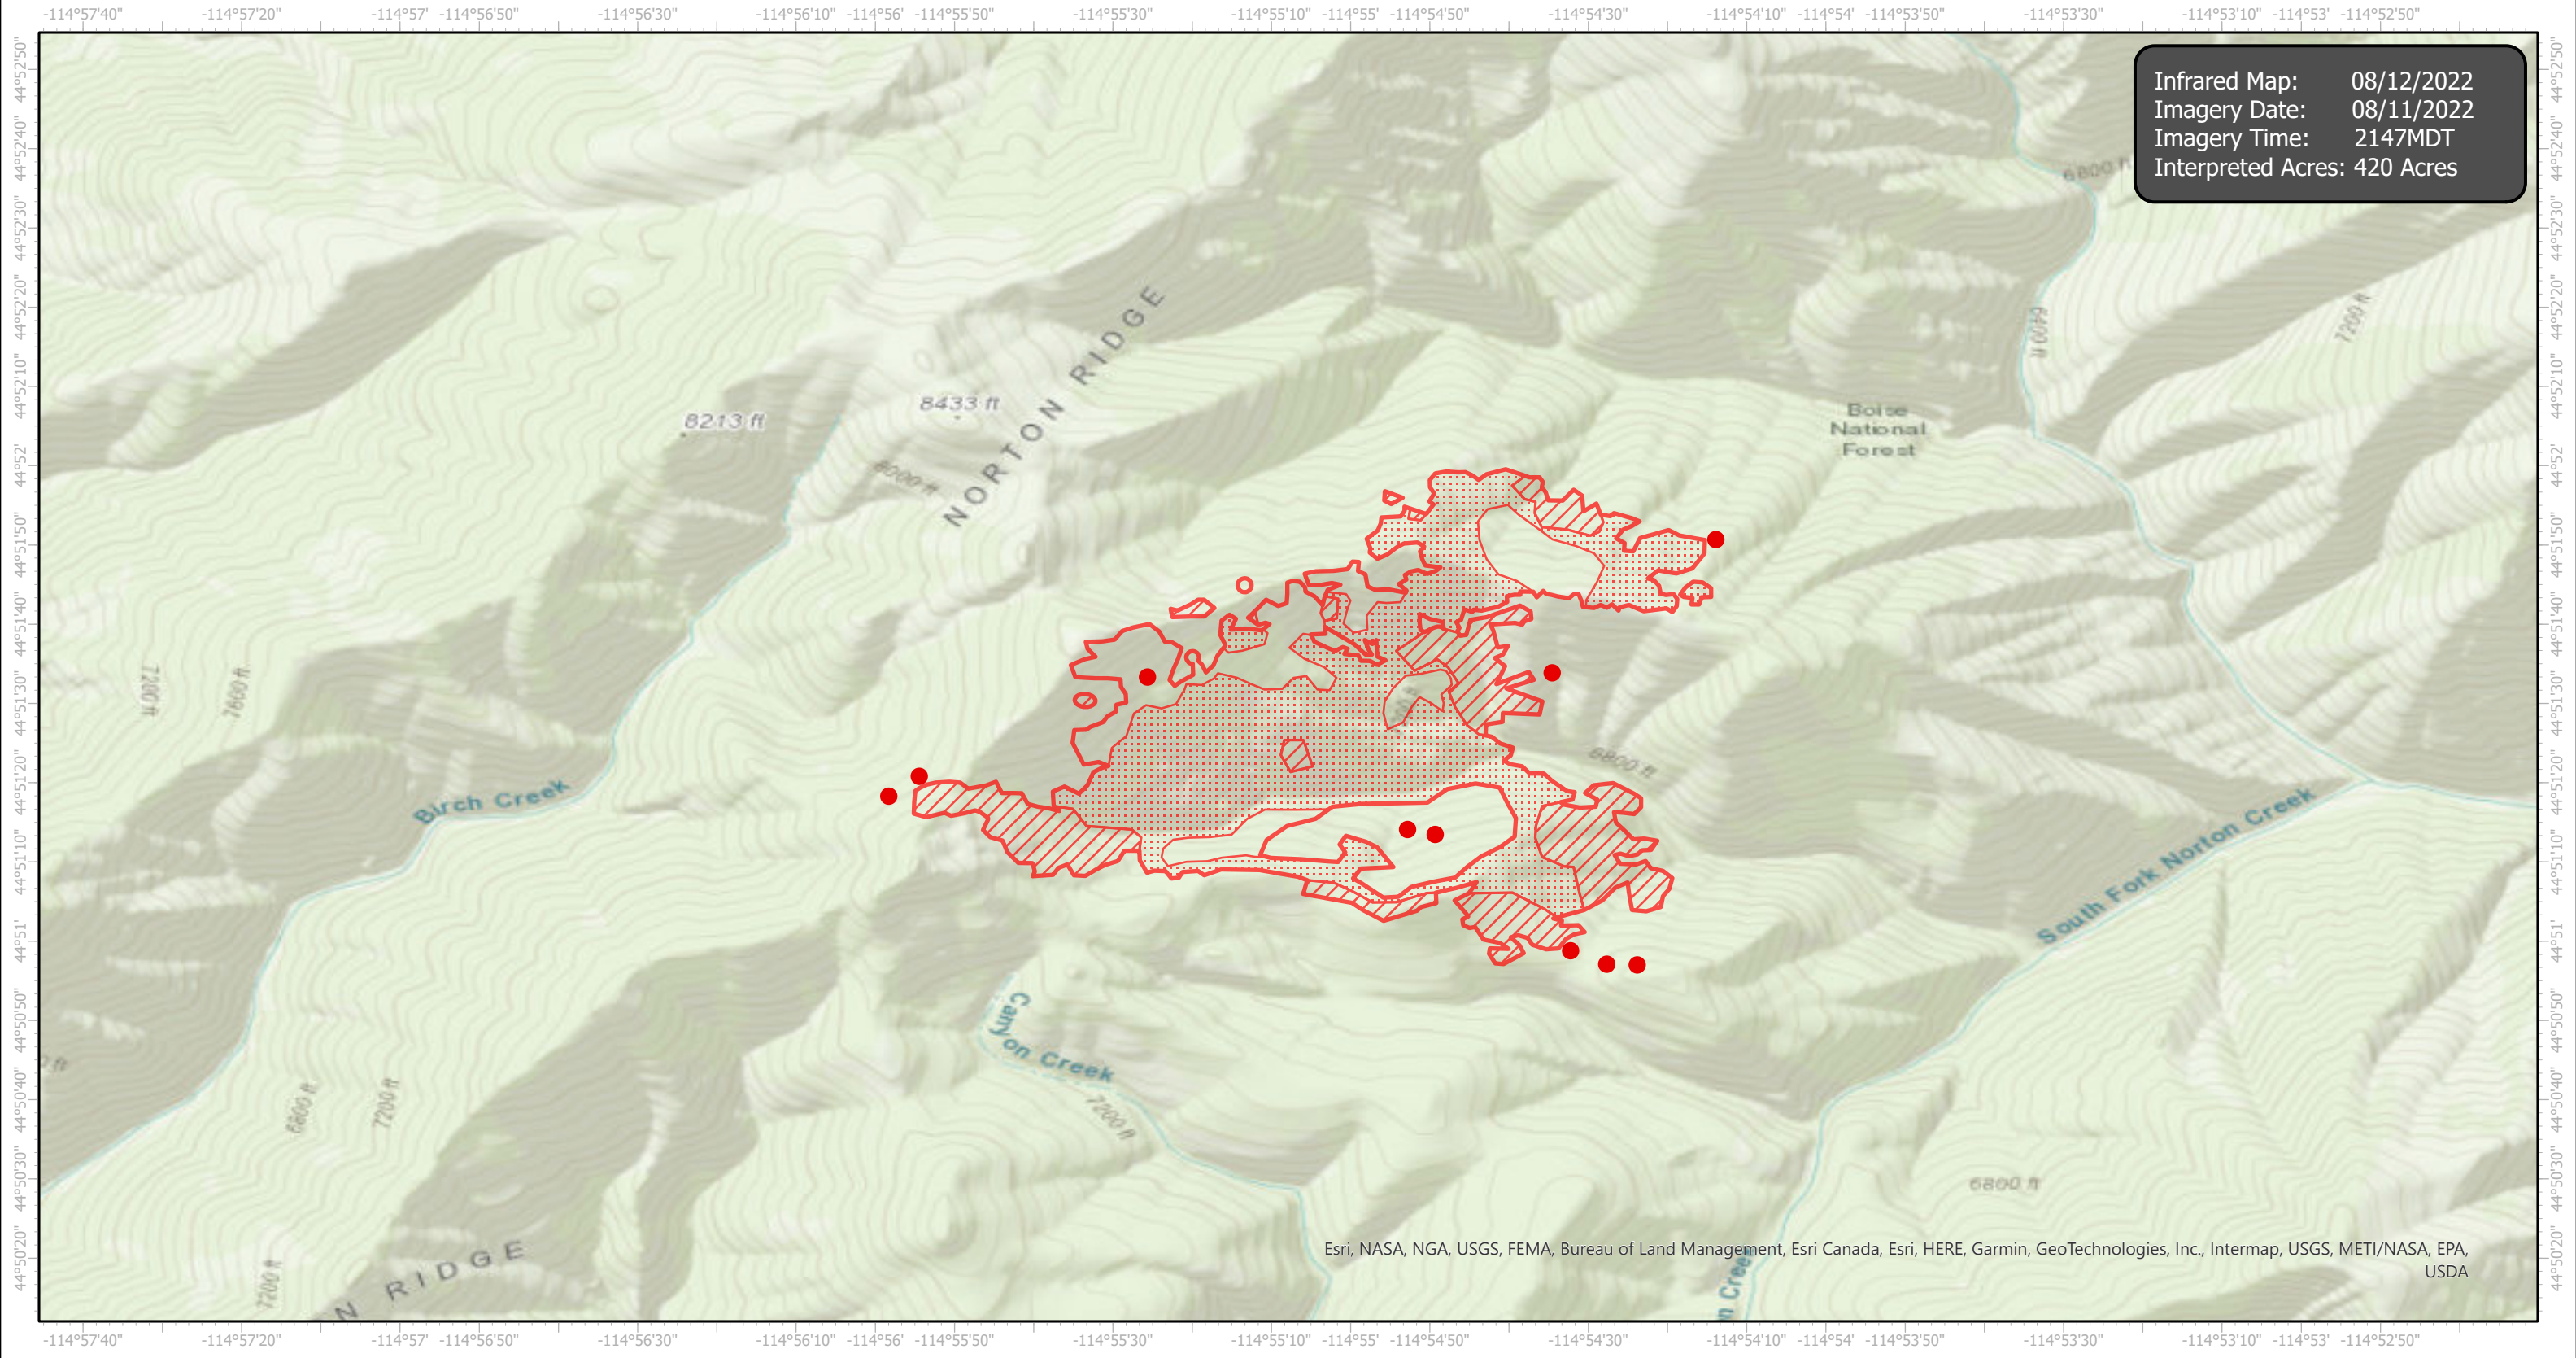

Norton Infrared Map

Incident # (ID-SCF-022139)

Esri, NASA, NGA, USGS, FEMA, Bureau of Land Management, Esri Canada, Esri, HERE, Garmin, GeoTechnologies, Inc., Intermap, USGS, METI/NASA, EPA, USDA

- IR Isolated Heat Source
- ▨ IR Intense Heat
- ▭ IR Heat Perimeter
- ▤ IR Scattered Heat