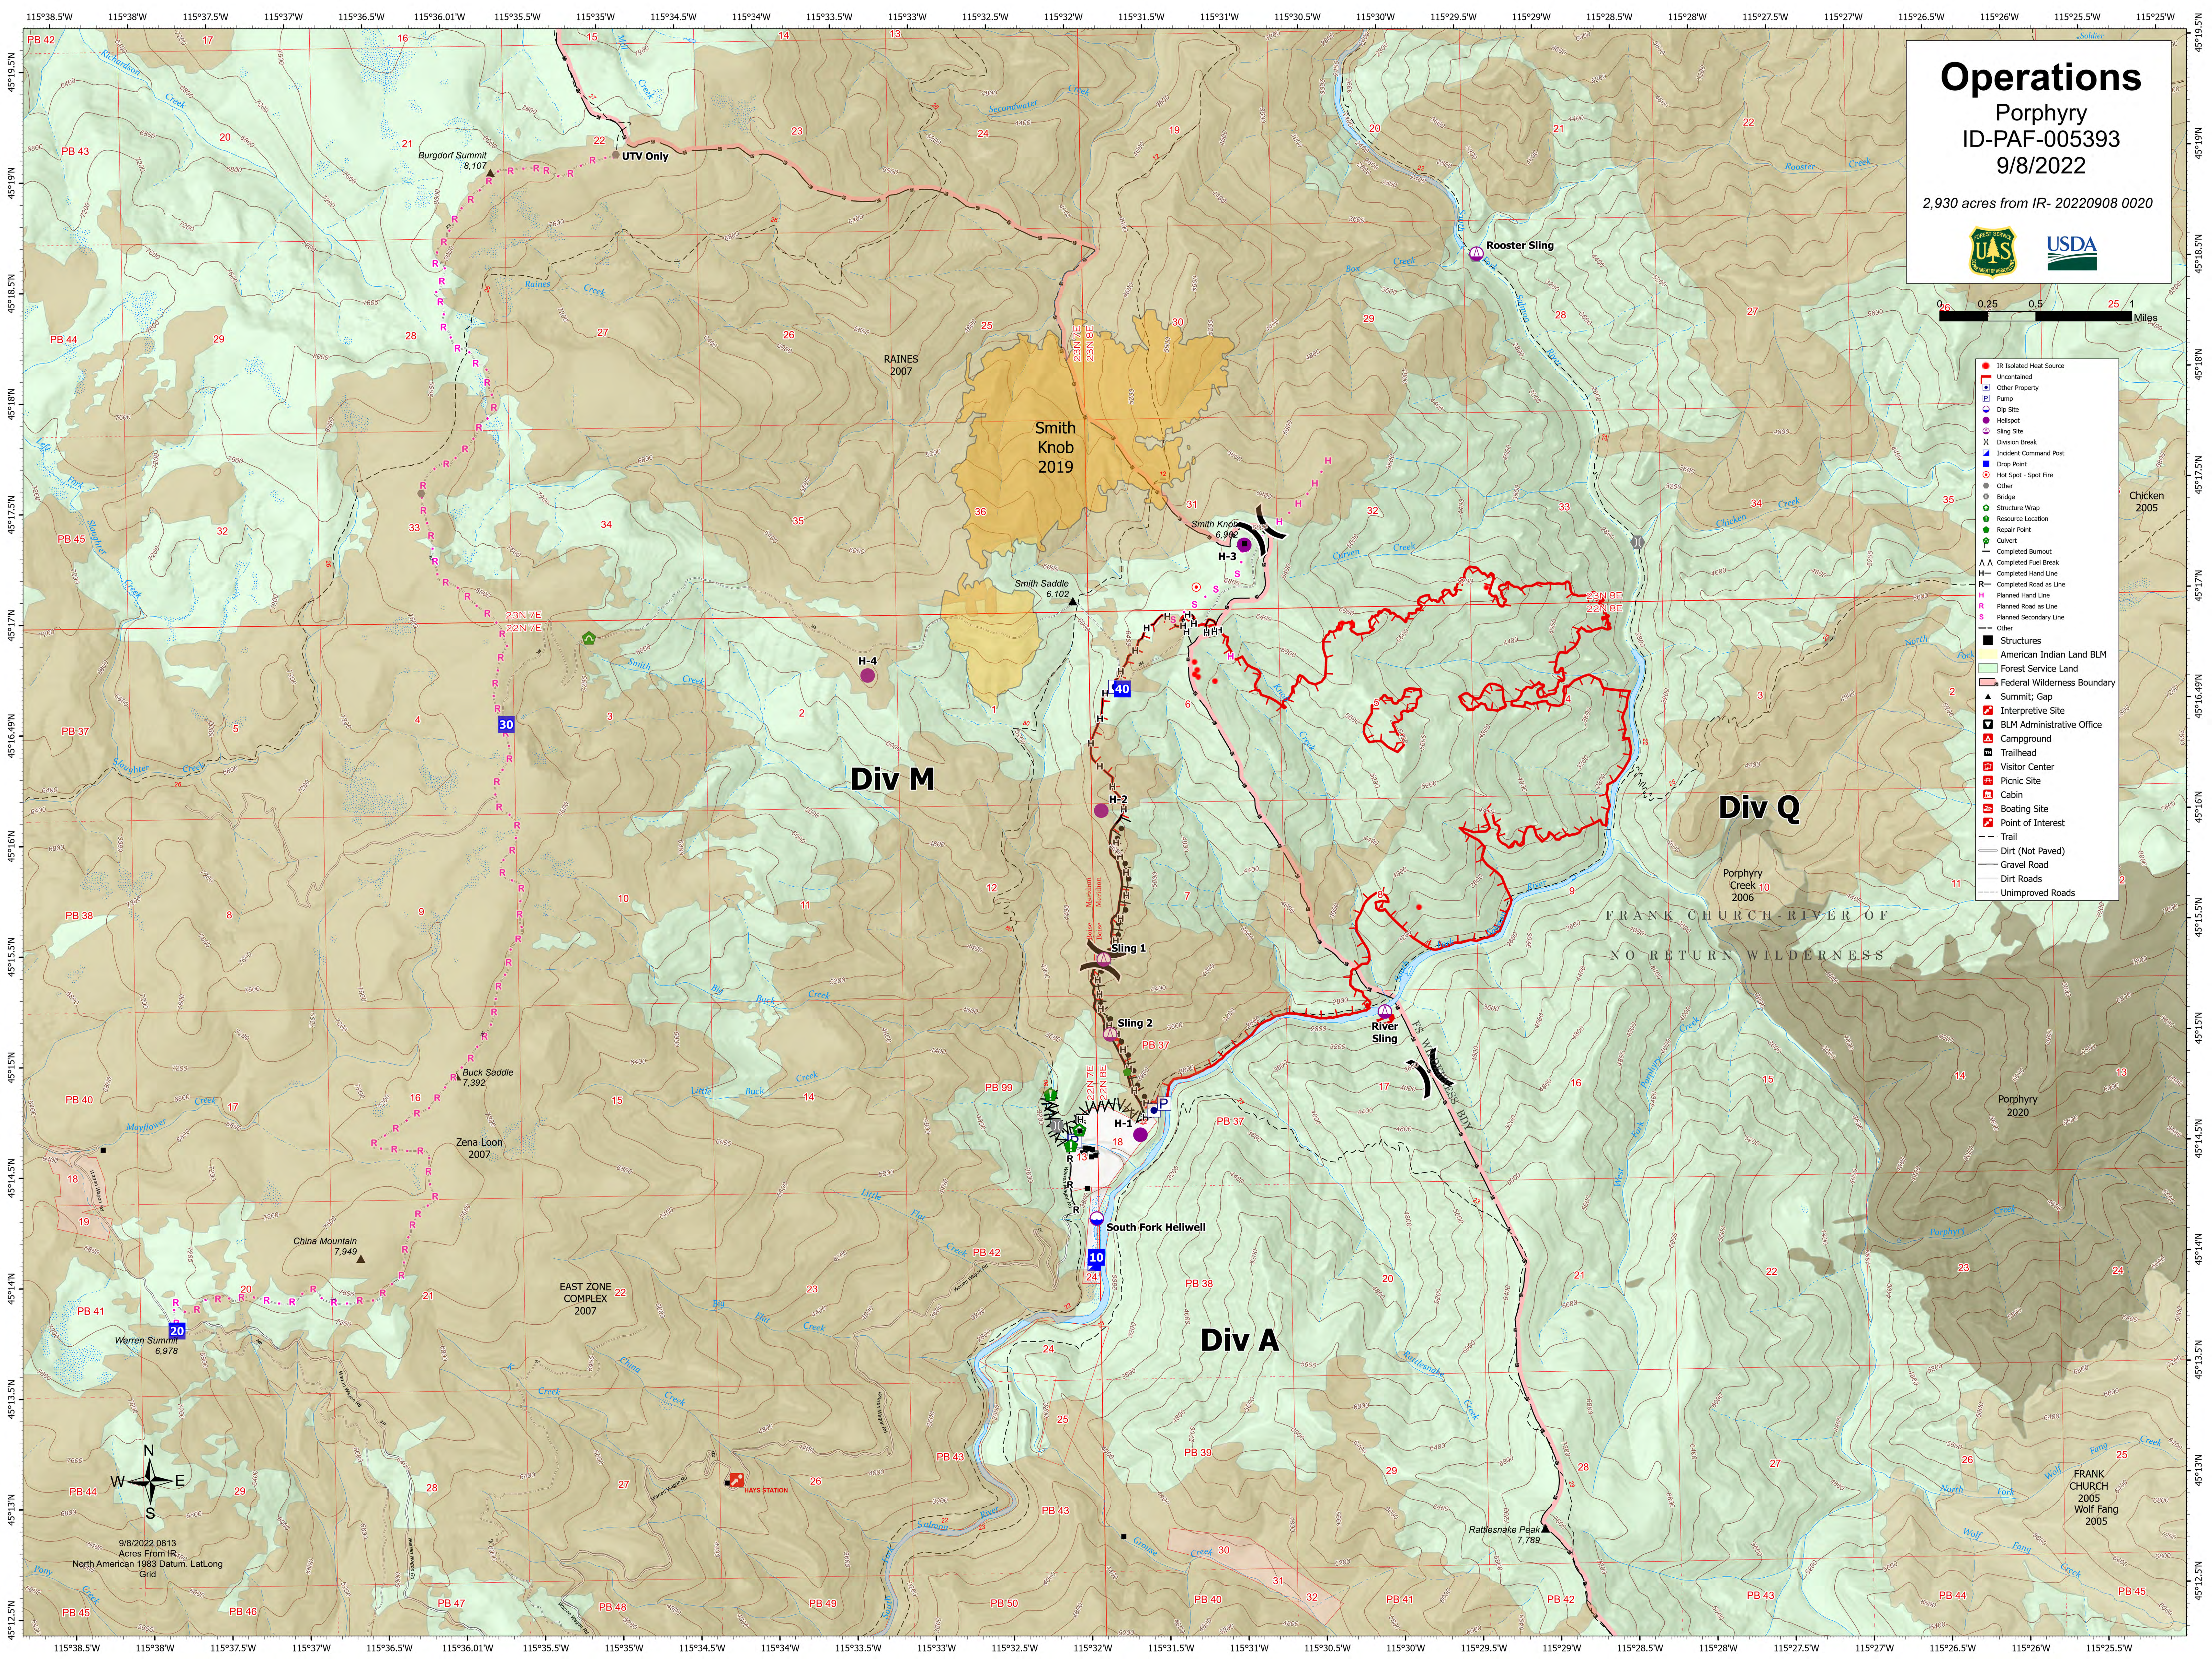

# Operations

Porphyry  
ID-PAF-005393  
9/8/2022

2,930 acres from IR- 20220908 0020

- IR Isolated Heat Source
- Uncontained
- Other Property
- Pump
- Day Site
- Helipad
- Sling Site
- Division Break
- Incident Command Post
- Drop Point
- Hot Spot - Spot Fire
- Other
- Bridge
- Structure Wrap
- Resource Location
- Repair Point
- Culvert
- Completed Burnout
- Completed Fuel Break
- Completed Hand Line
- Planned Road as Line
- Planned Hand Line
- Planned Road as Line
- Planned Secondary Line
- Other
- Structures
- American Indian Land BLM
- Forest Service Land
- Federal Wilderness Boundary
- Summit; Gap
- Interpretive Site
- BLM Administrative Office
- Campground
- Trailhead
- Visitor Center
- Picnic Site
- Cabin
- Boating Site
- Point of Interest
- Trail
- Dirt (Not Paved)
- Gravel Road
- Dirt Roads
- Unimproved Roads

9/8/2022 0813  
Acres From IR  
North American 1983 Datum, Lat/Long  
Grid