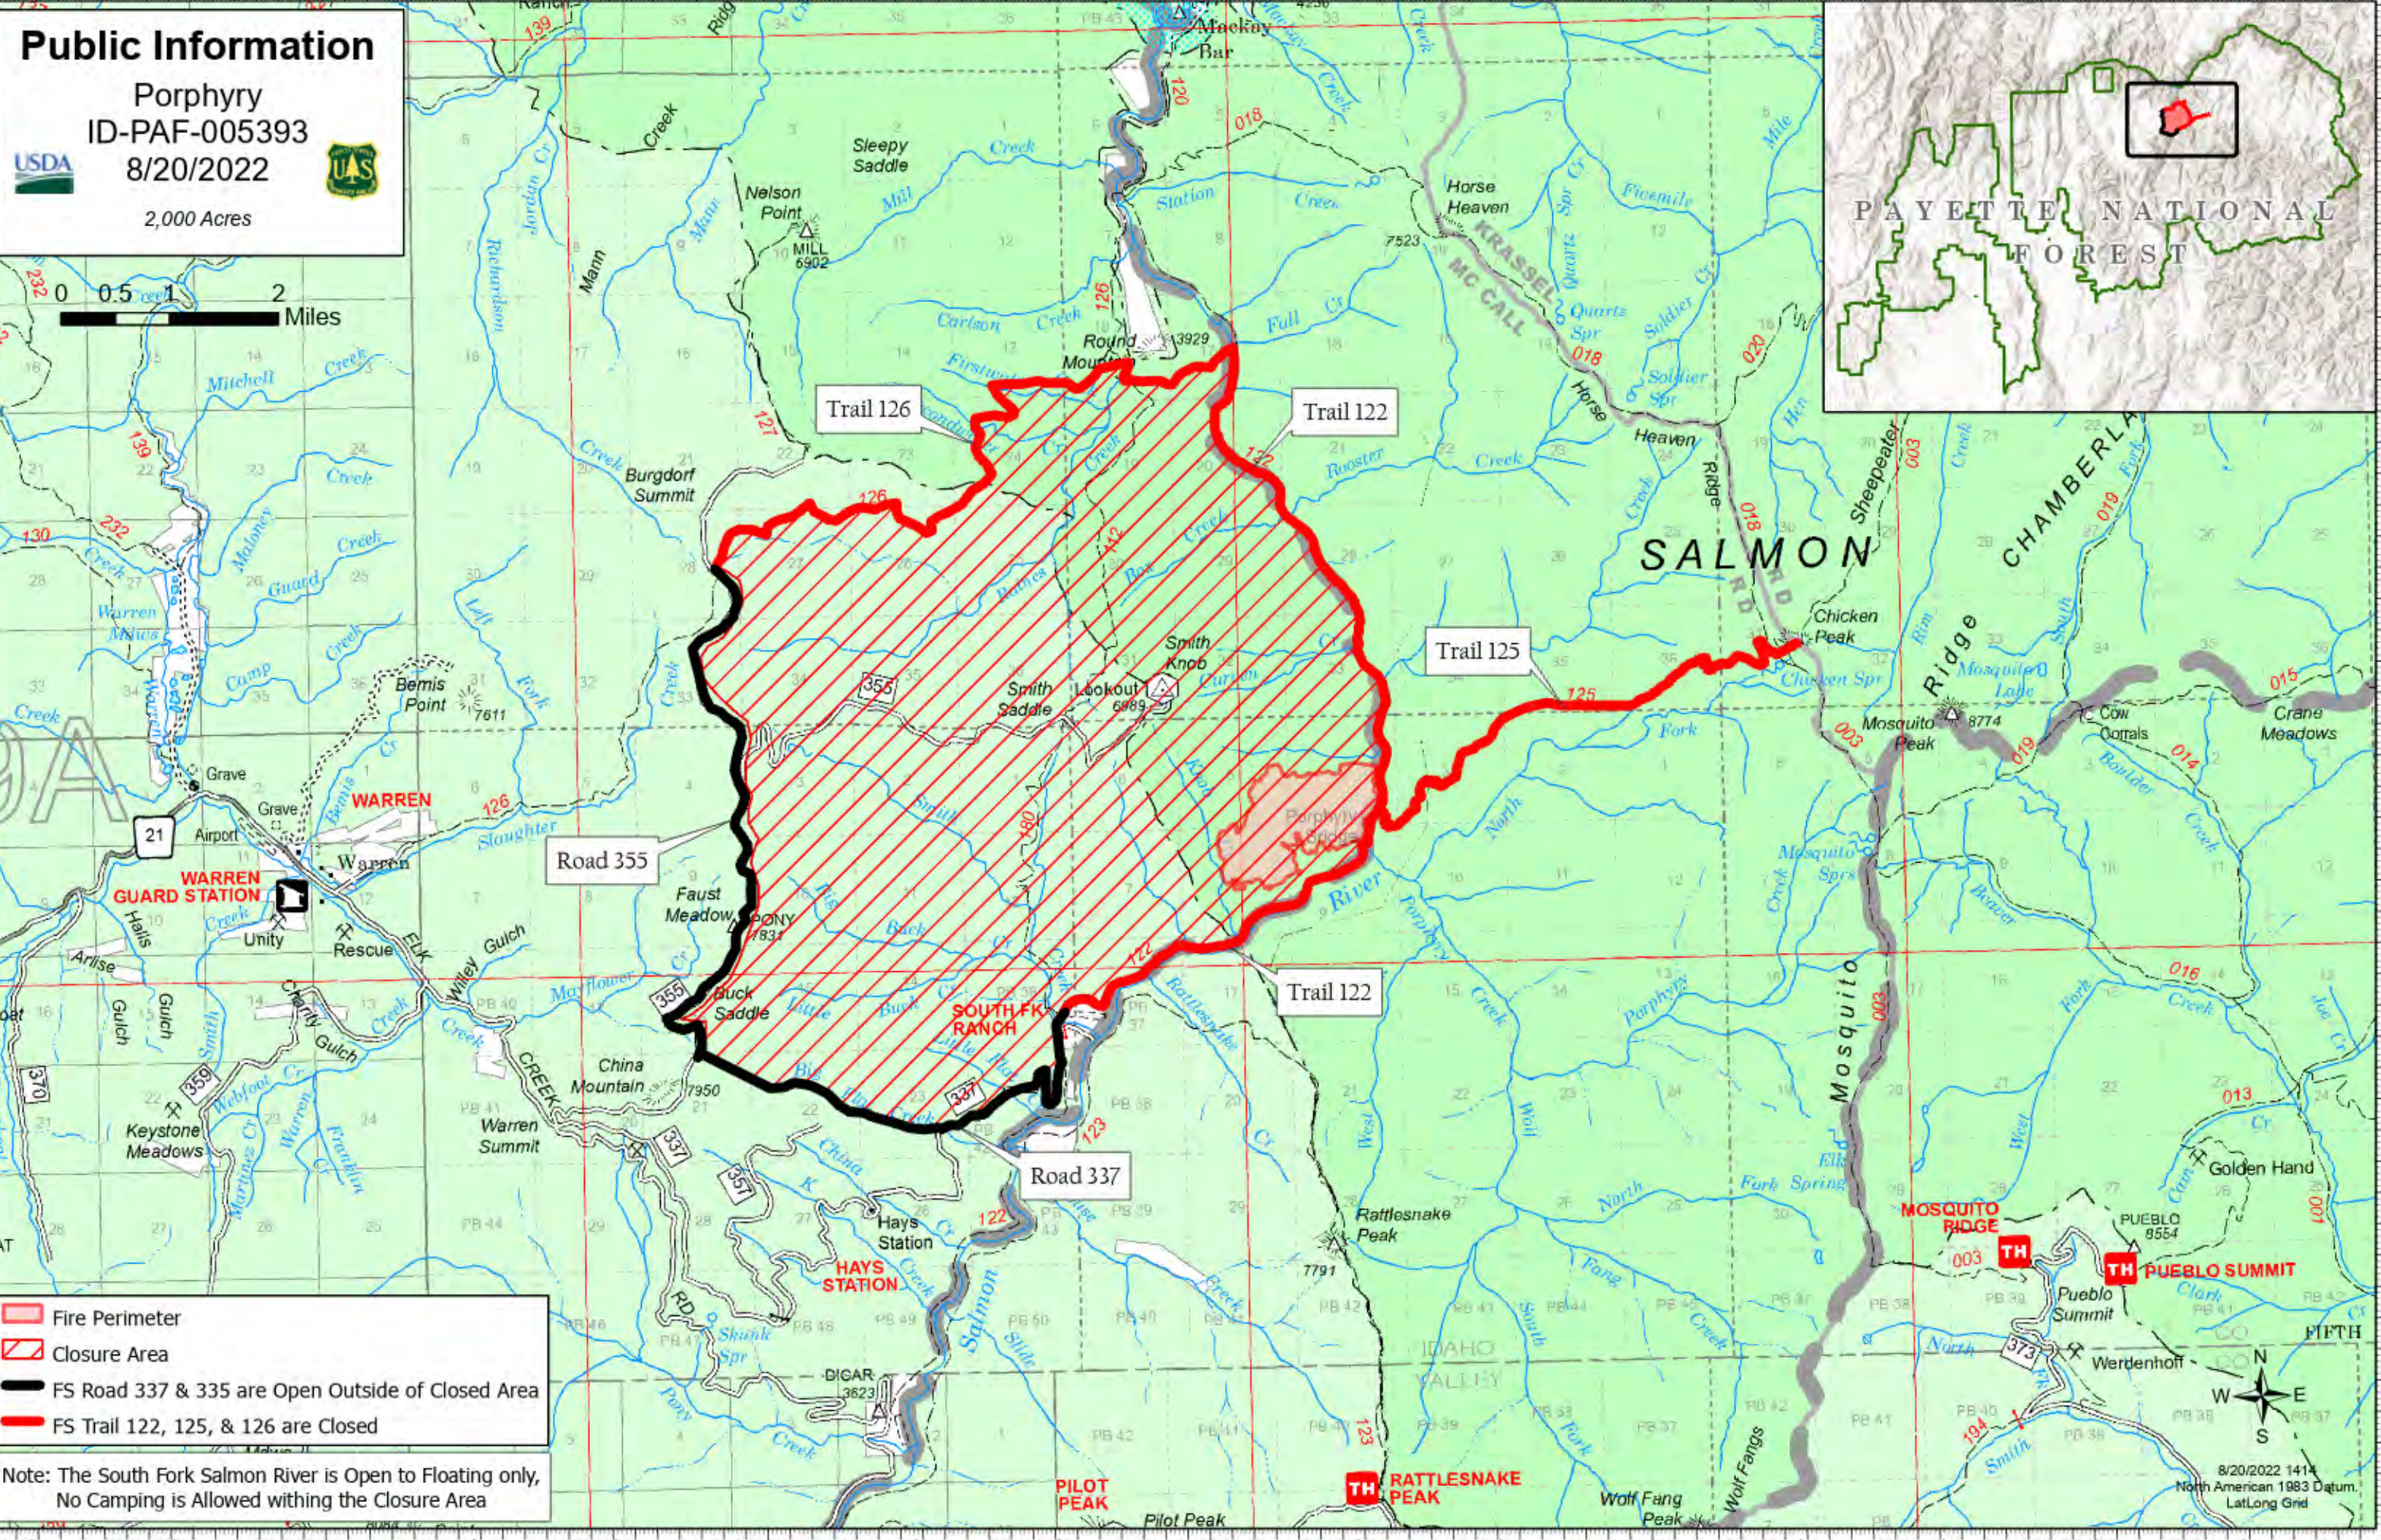

Public Information

Porphyry
ID-PAF-005393
8/20/2022

2,000 Acres

- Fire Perimeter
- Closure Area
- FS Road 337 & 335 are Open Outside of Closed Area
- FS Trail 122, 125, & 126 are Closed

Note: The South Fork Salmon River is Open to Floating only,
No Camping is Allowed within the Closure Area

8/20/2022 1414
North American 1983 Datum
Lat/Long Grid