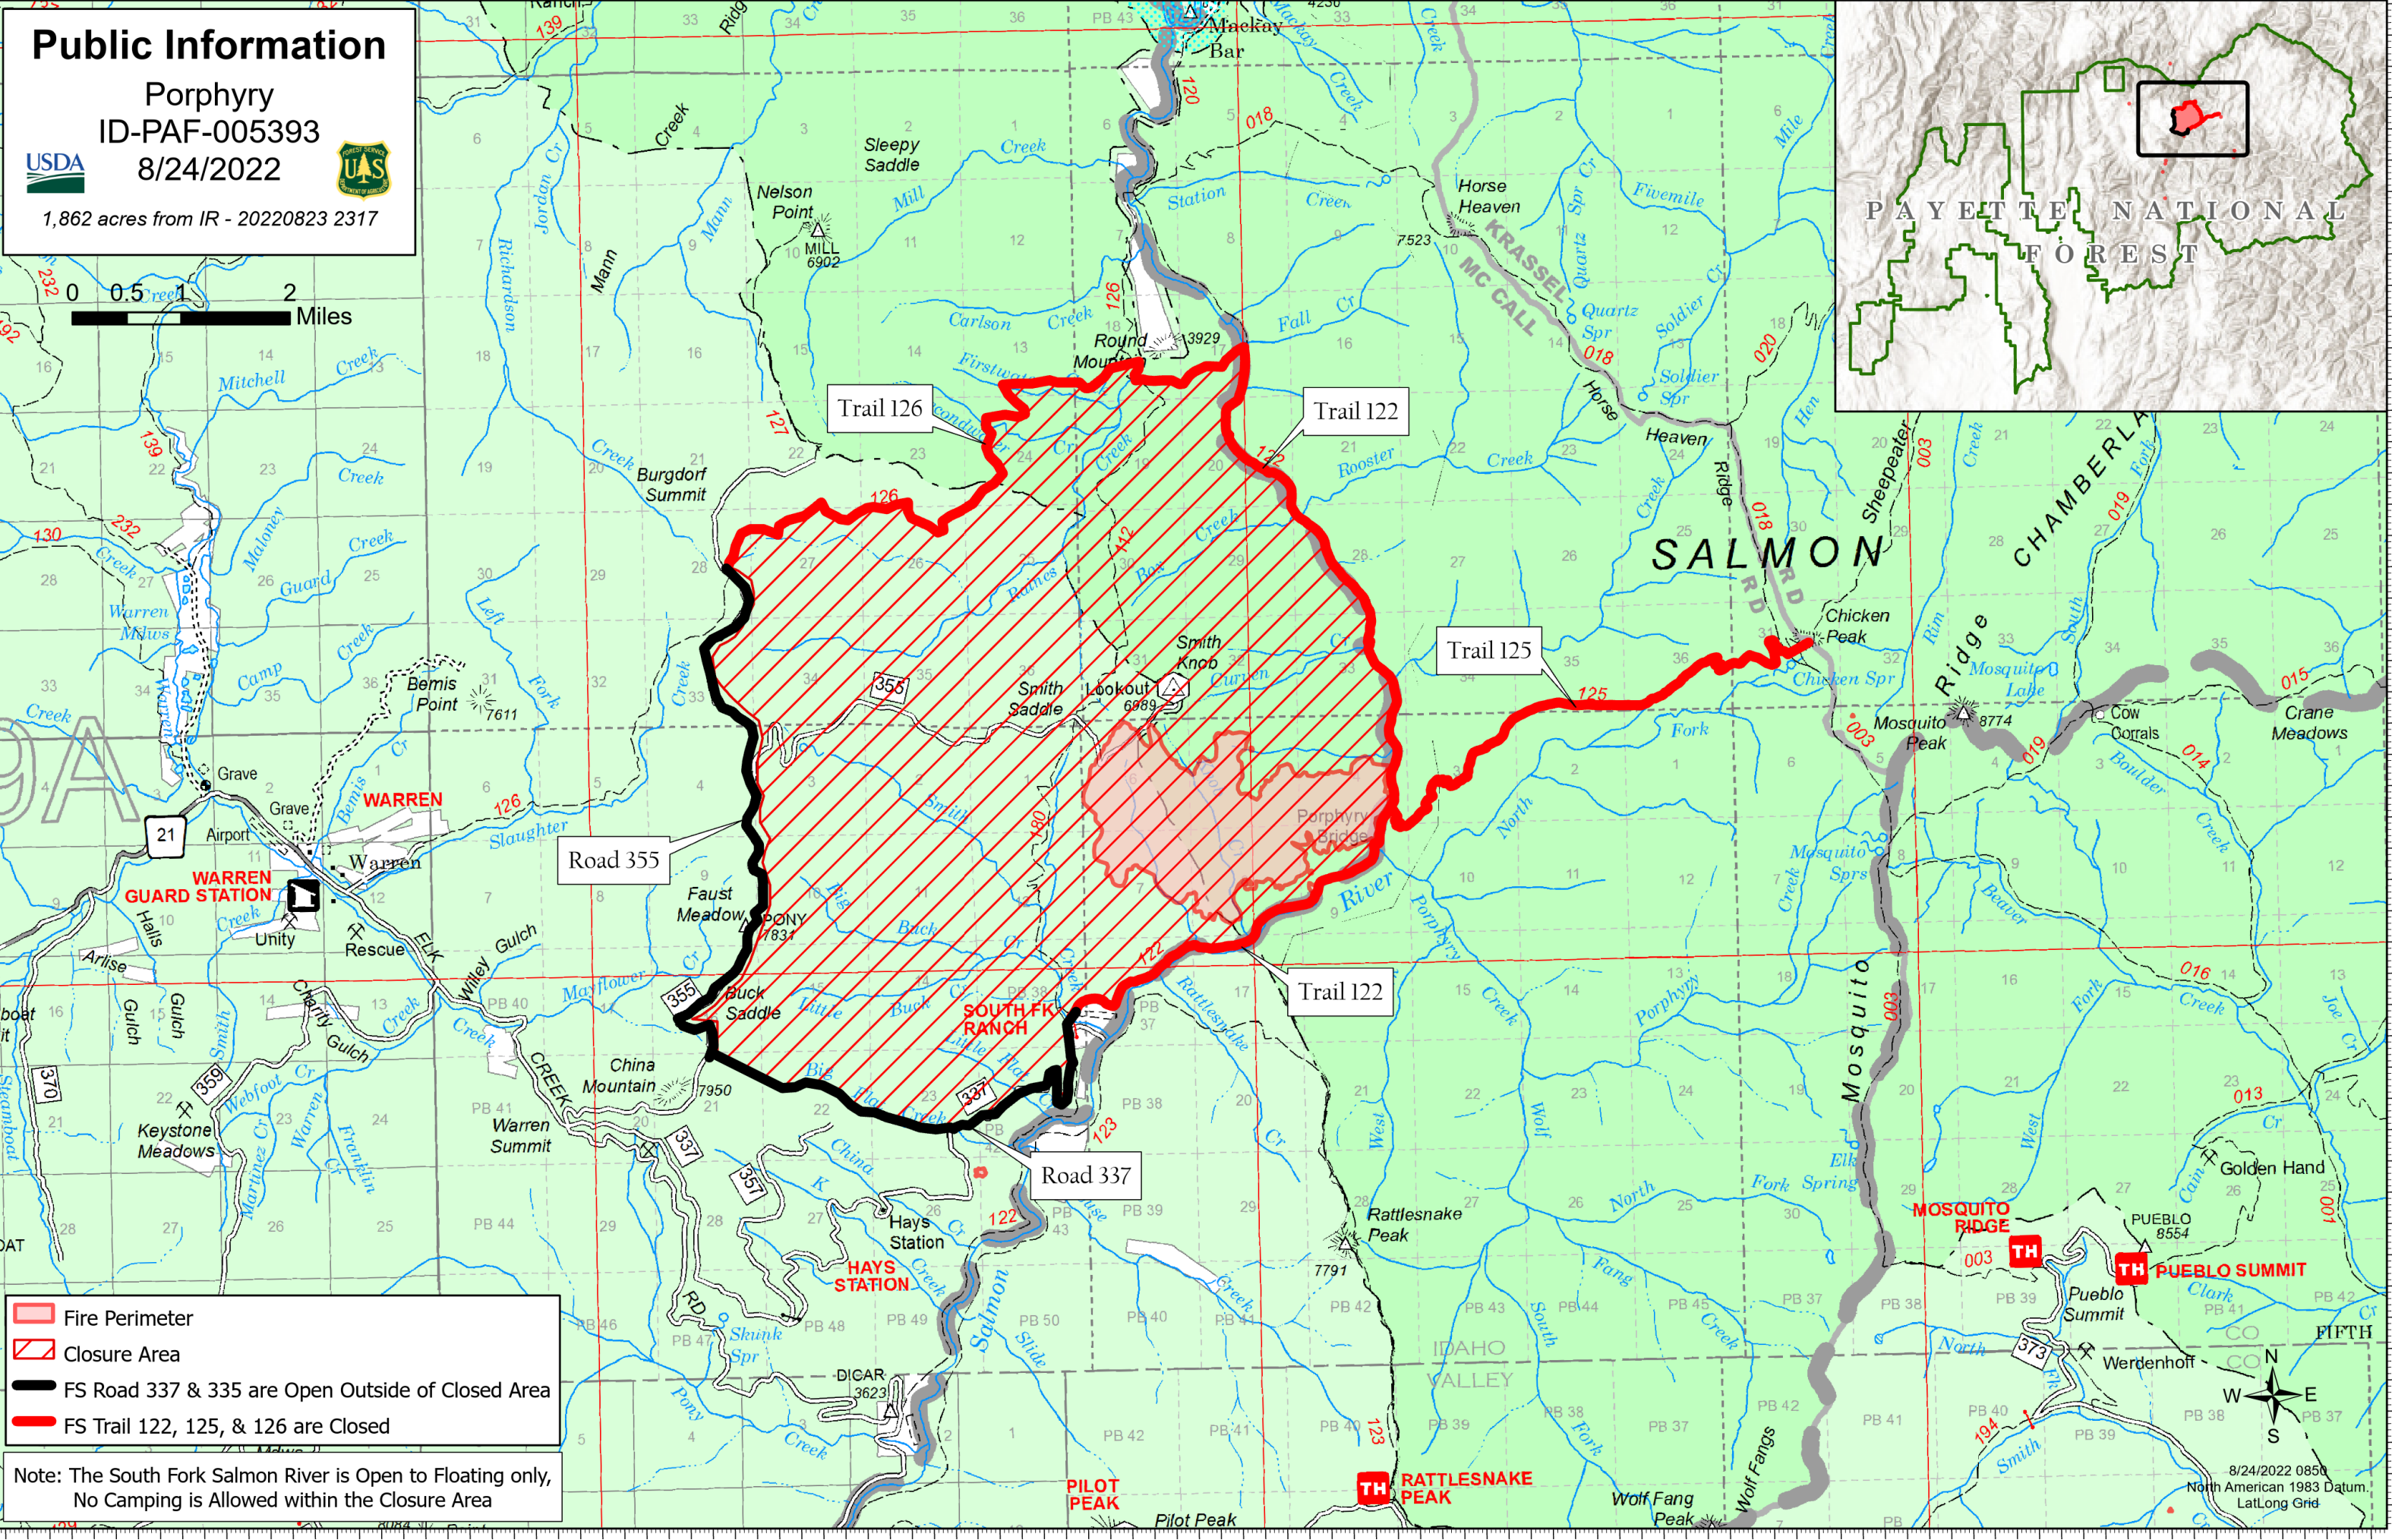

Public Information

Porphyry
ID-PAF-005393
8/24/2022

USDA 
1,862 acres from IR - 20220823 2317

-  Fire Perimeter
-  Closure Area
-  FS Road 337 & 335 are Open Outside of Closed Area
-  FS Trail 122, 125, & 126 are Closed

Note: The South Fork Salmon River is Open to Floating only,
No Camping is Allowed within the Closure Area

8/24/2022 0850
North American 1983 Datum
Lat/Long Grid