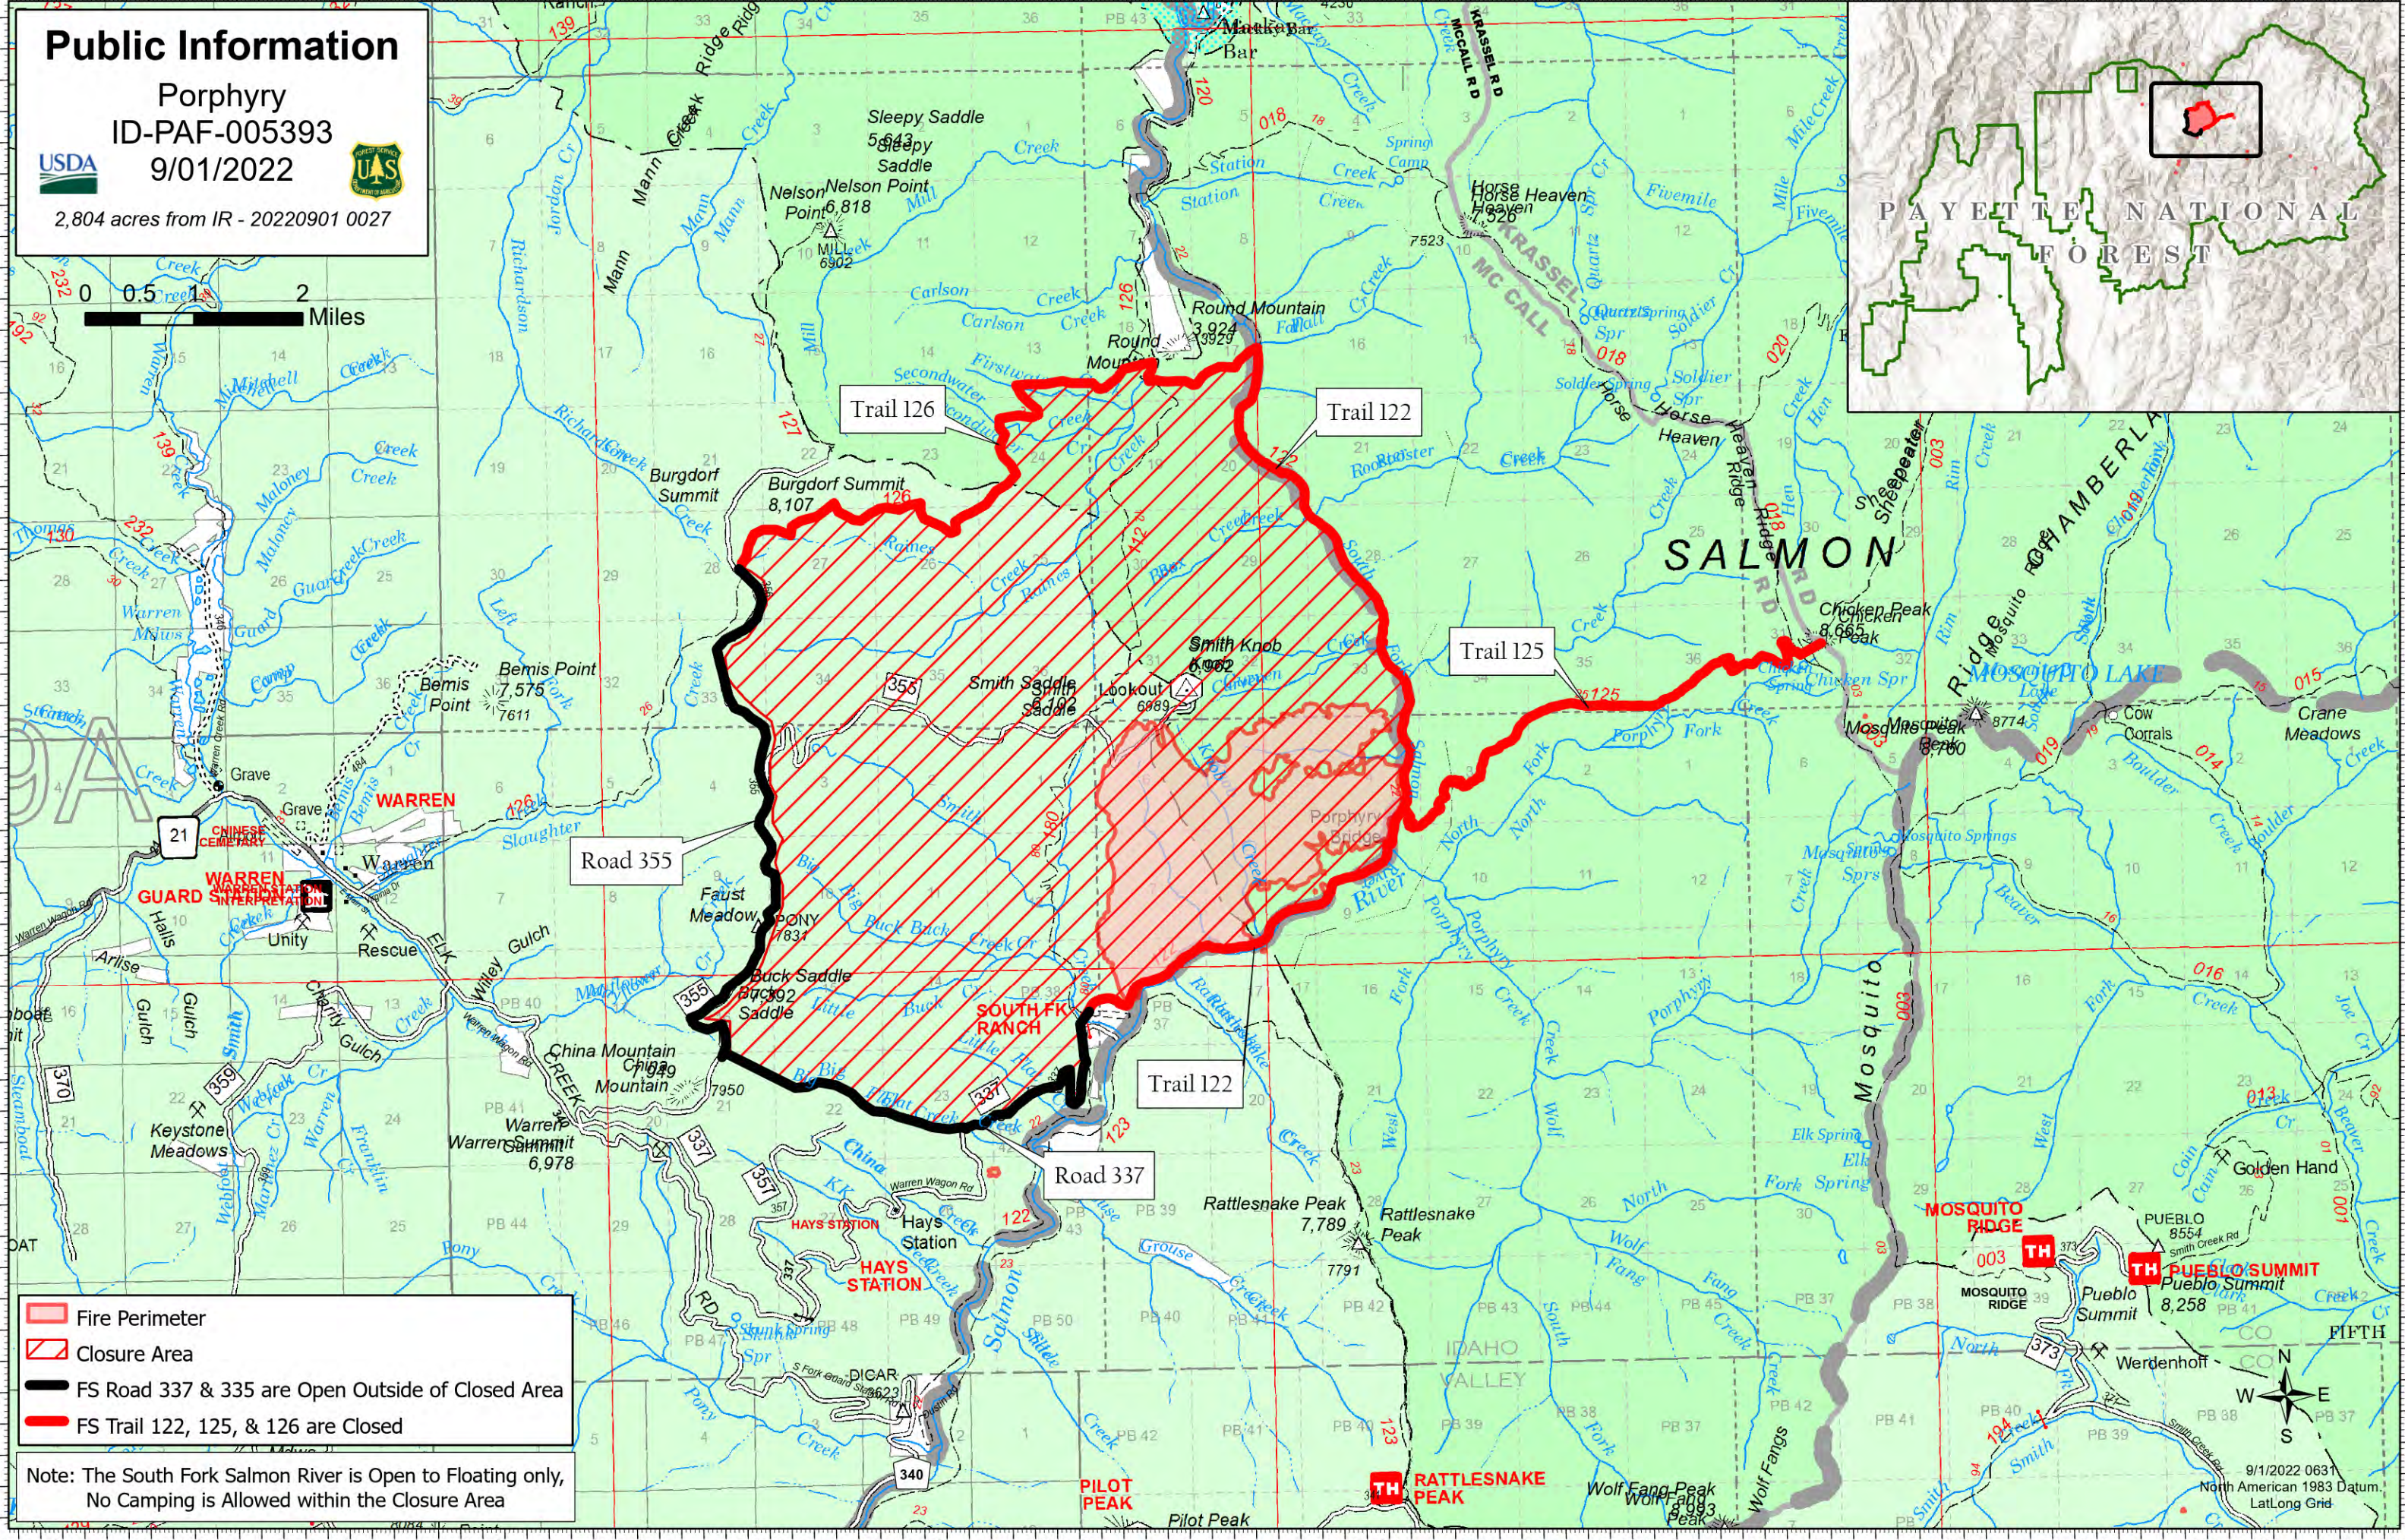

Public Information

Porphyry
ID-PAF-005393
9/01/2022

USDA USFS
2,804 acres from IR - 20220901 0027

- Fire Perimeter
- Closure Area
- FS Road 337 & 335 are Open Outside of Closed Area
- FS Trail 122, 125, & 126 are Closed

Note: The South Fork Salmon River is Open to Floating only,
No Camping is Allowed within the Closure Area

9/1/2022 0631
North American 1983 Datum
Lat/Long Grid