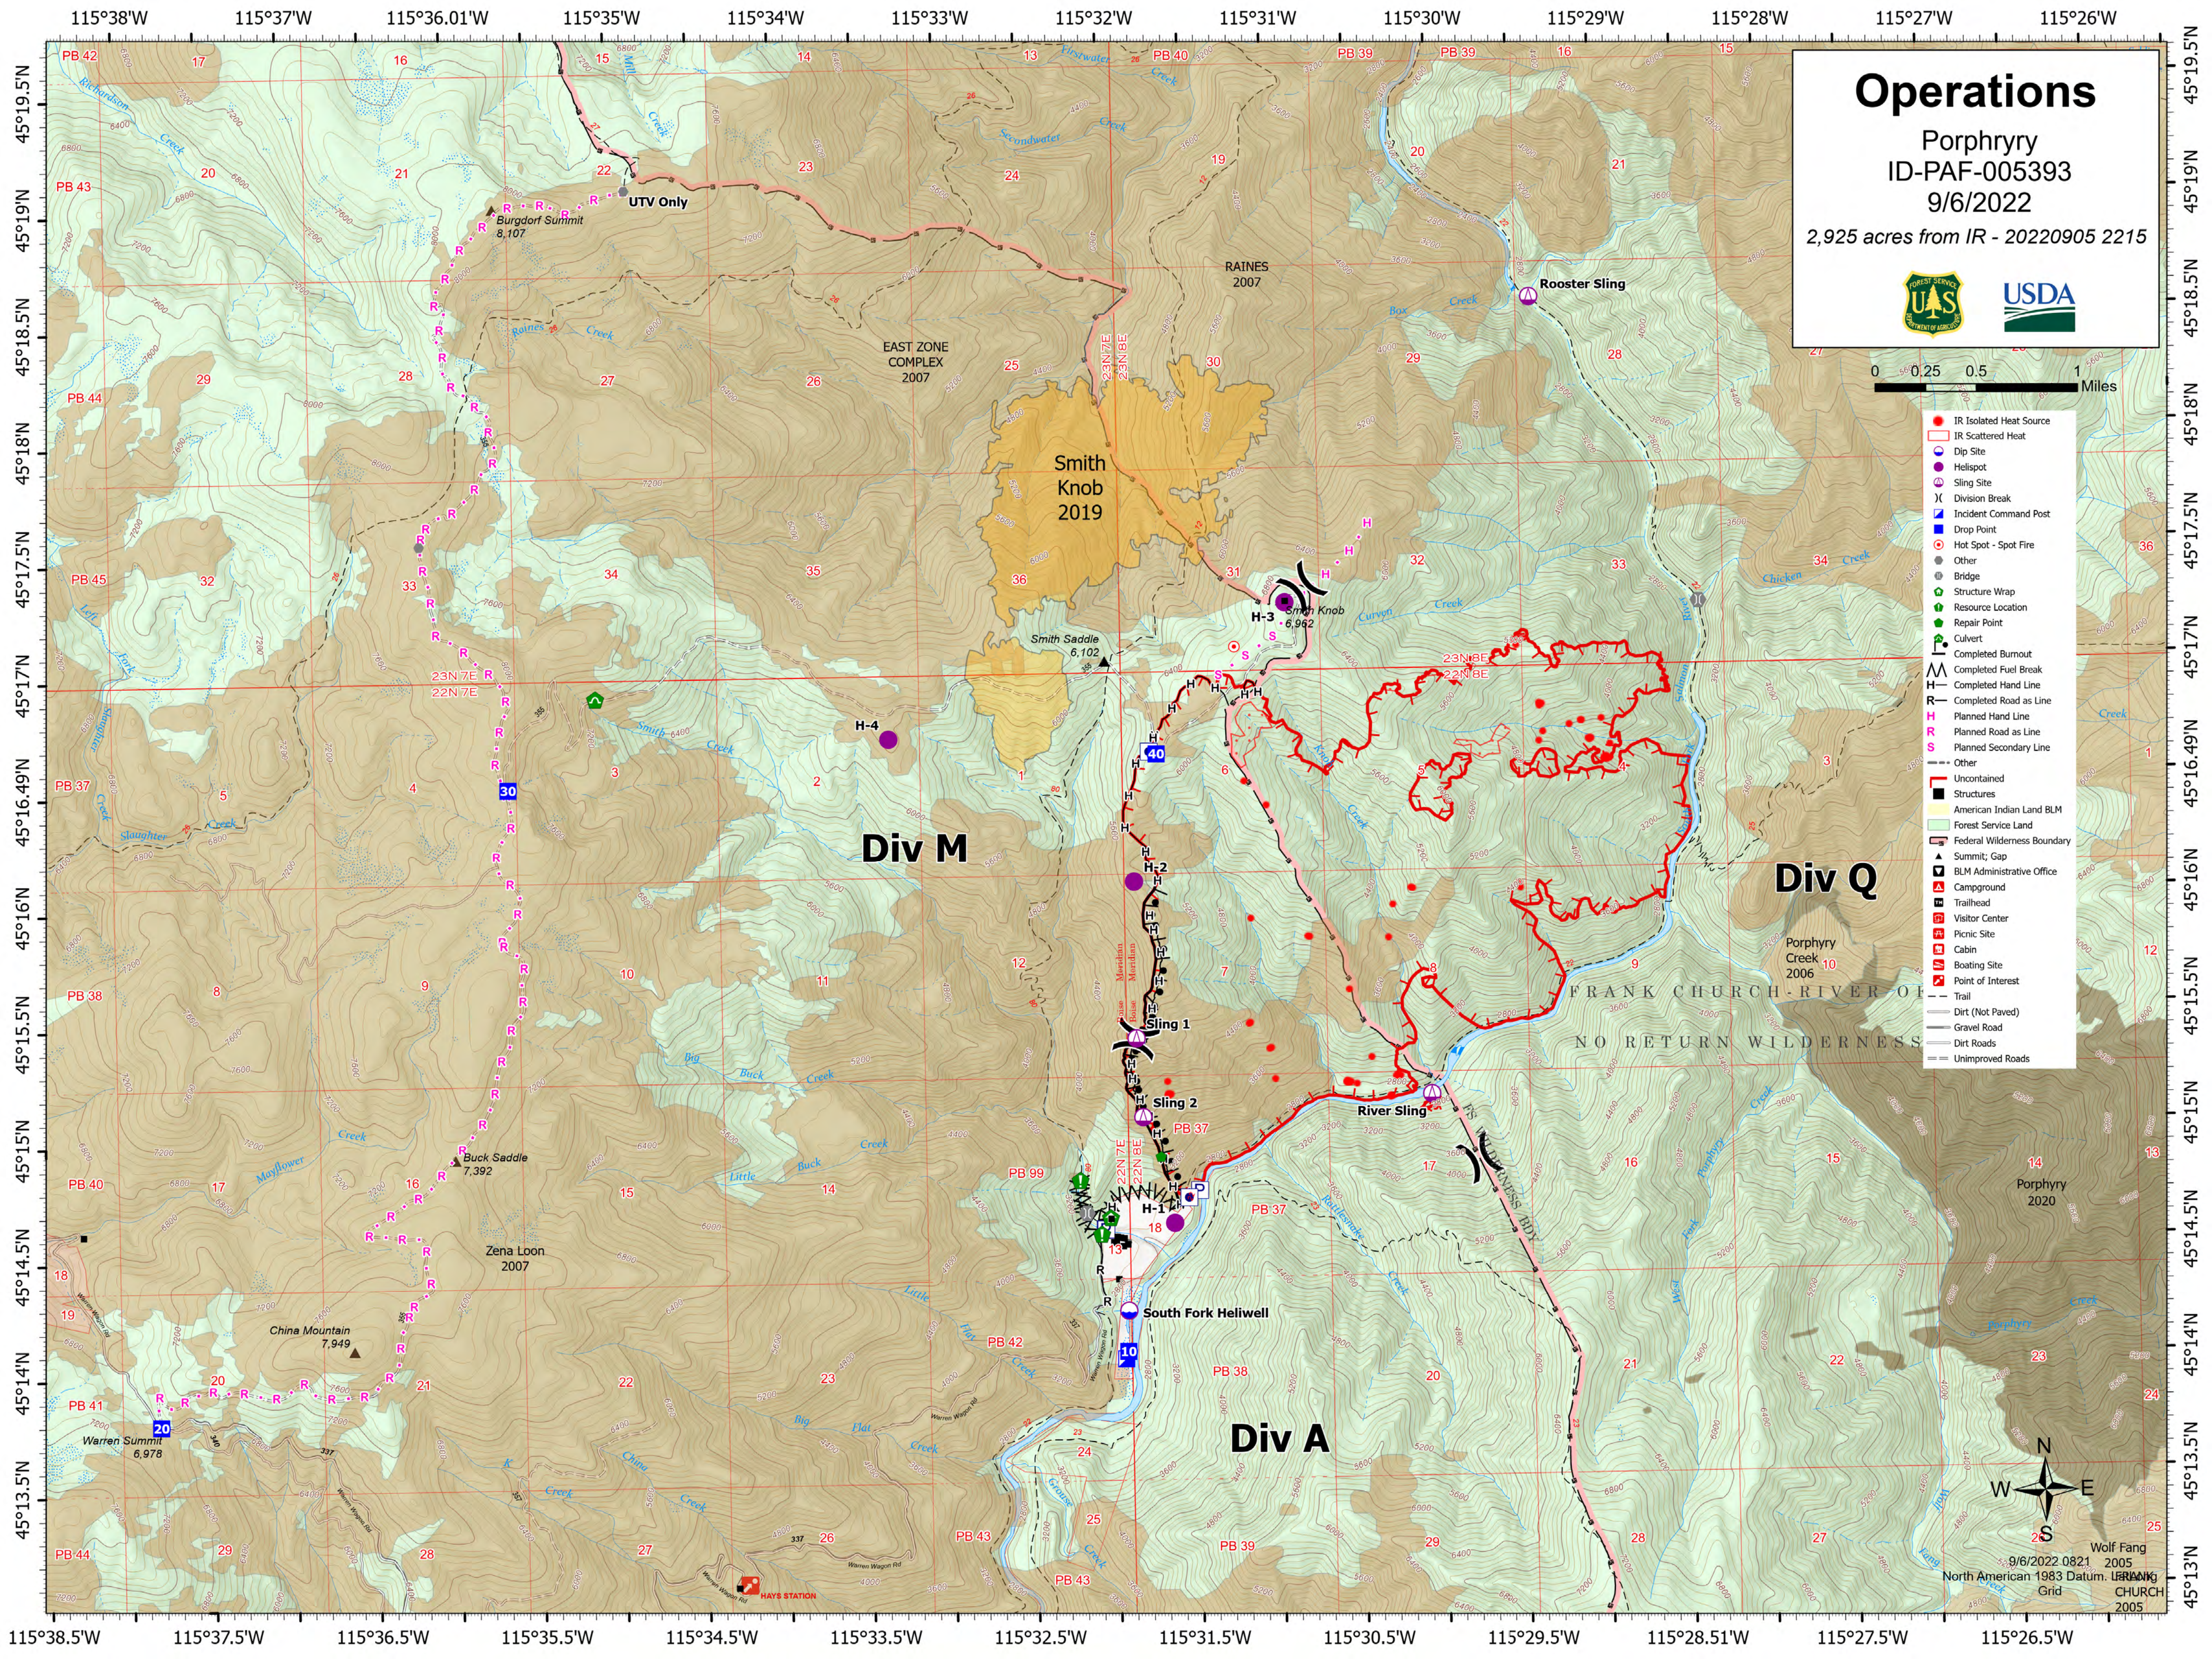

Operations

Porphry
ID-PAF-005393
9/6/2022

2,925 acres from IR - 20220905 2215

- IR Isolated Heat Source
- IR Scattered Heat
- Dip Site
- Helispot
- Sling Site
- Division Break
- Incident Command Post
- Drop Point
- Hot Spot - Spot Fire
- Other
- Bridge
- Structure Wrap
- Resource Location
- Repair Point
- Culvert
- Completed Burnout
- Completed Fuel Break
- Completed Hand Line
- Completed Road as Line
- Planned Hand Line
- Planned Road as Line
- Planned Secondary Line
- Other
- Uncontained
- Structures
- American Indian Land BLM
- Forest Service Land
- Federal Wilderness Boundary
- Summit; Gap
- BLM Administrative Office
- Campground
- Trailhead
- Visitor Center
- Picnic Site
- Cabin
- Boating Site
- Point of Interest
- Trail
- Dirt (Not Paved)
- Gravel Road
- Dirt Roads
- Unimproved Roads

Wolf Fang
9/6/2022 08:21
North American 1983 Datum
Grid