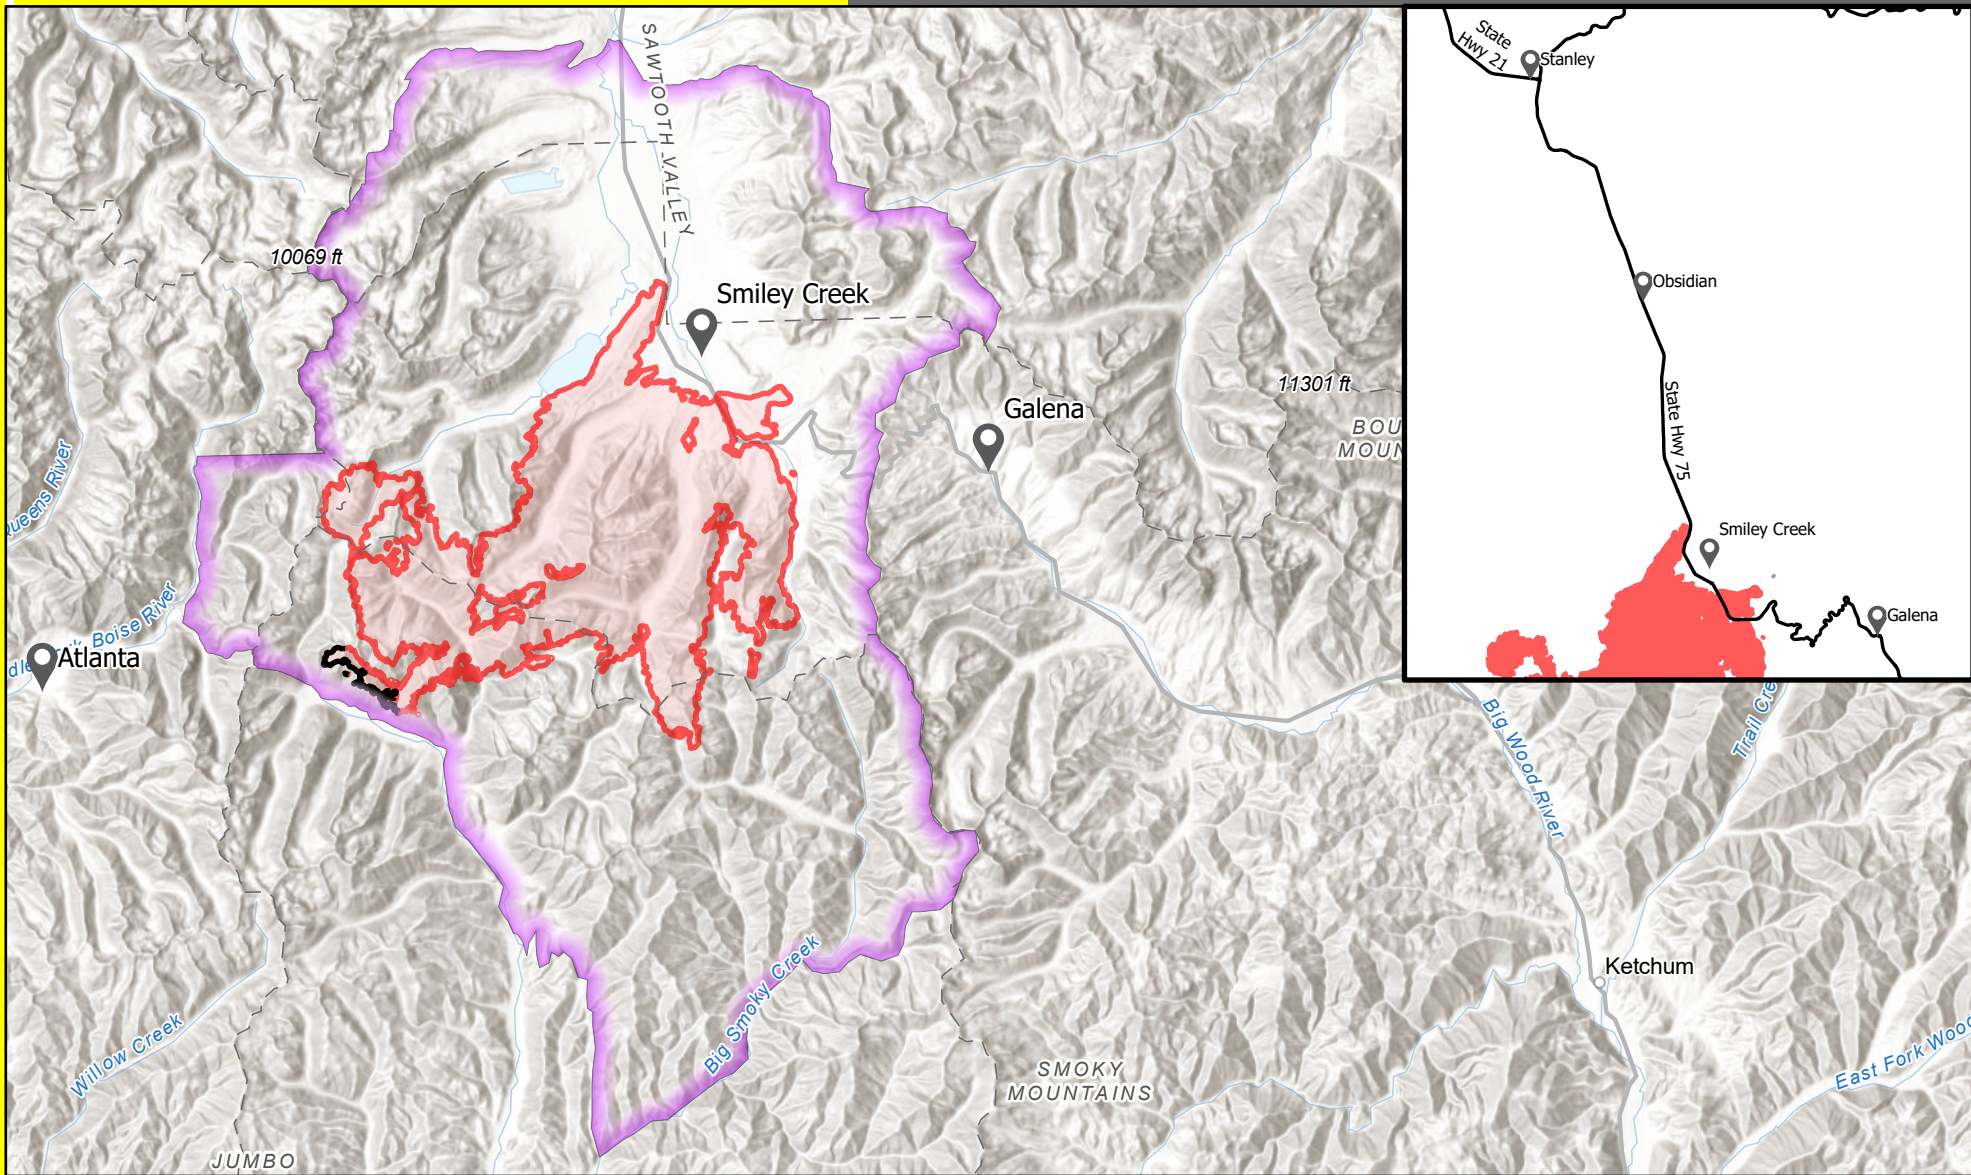

Public Information IDSTF000193 11 Sep 2022 36,717 acres

Miles

Area as of 9/10/22, 2146 Hrs

-  Contained
-  Wildfire Daily Fire Perimeter
-  Area Closure