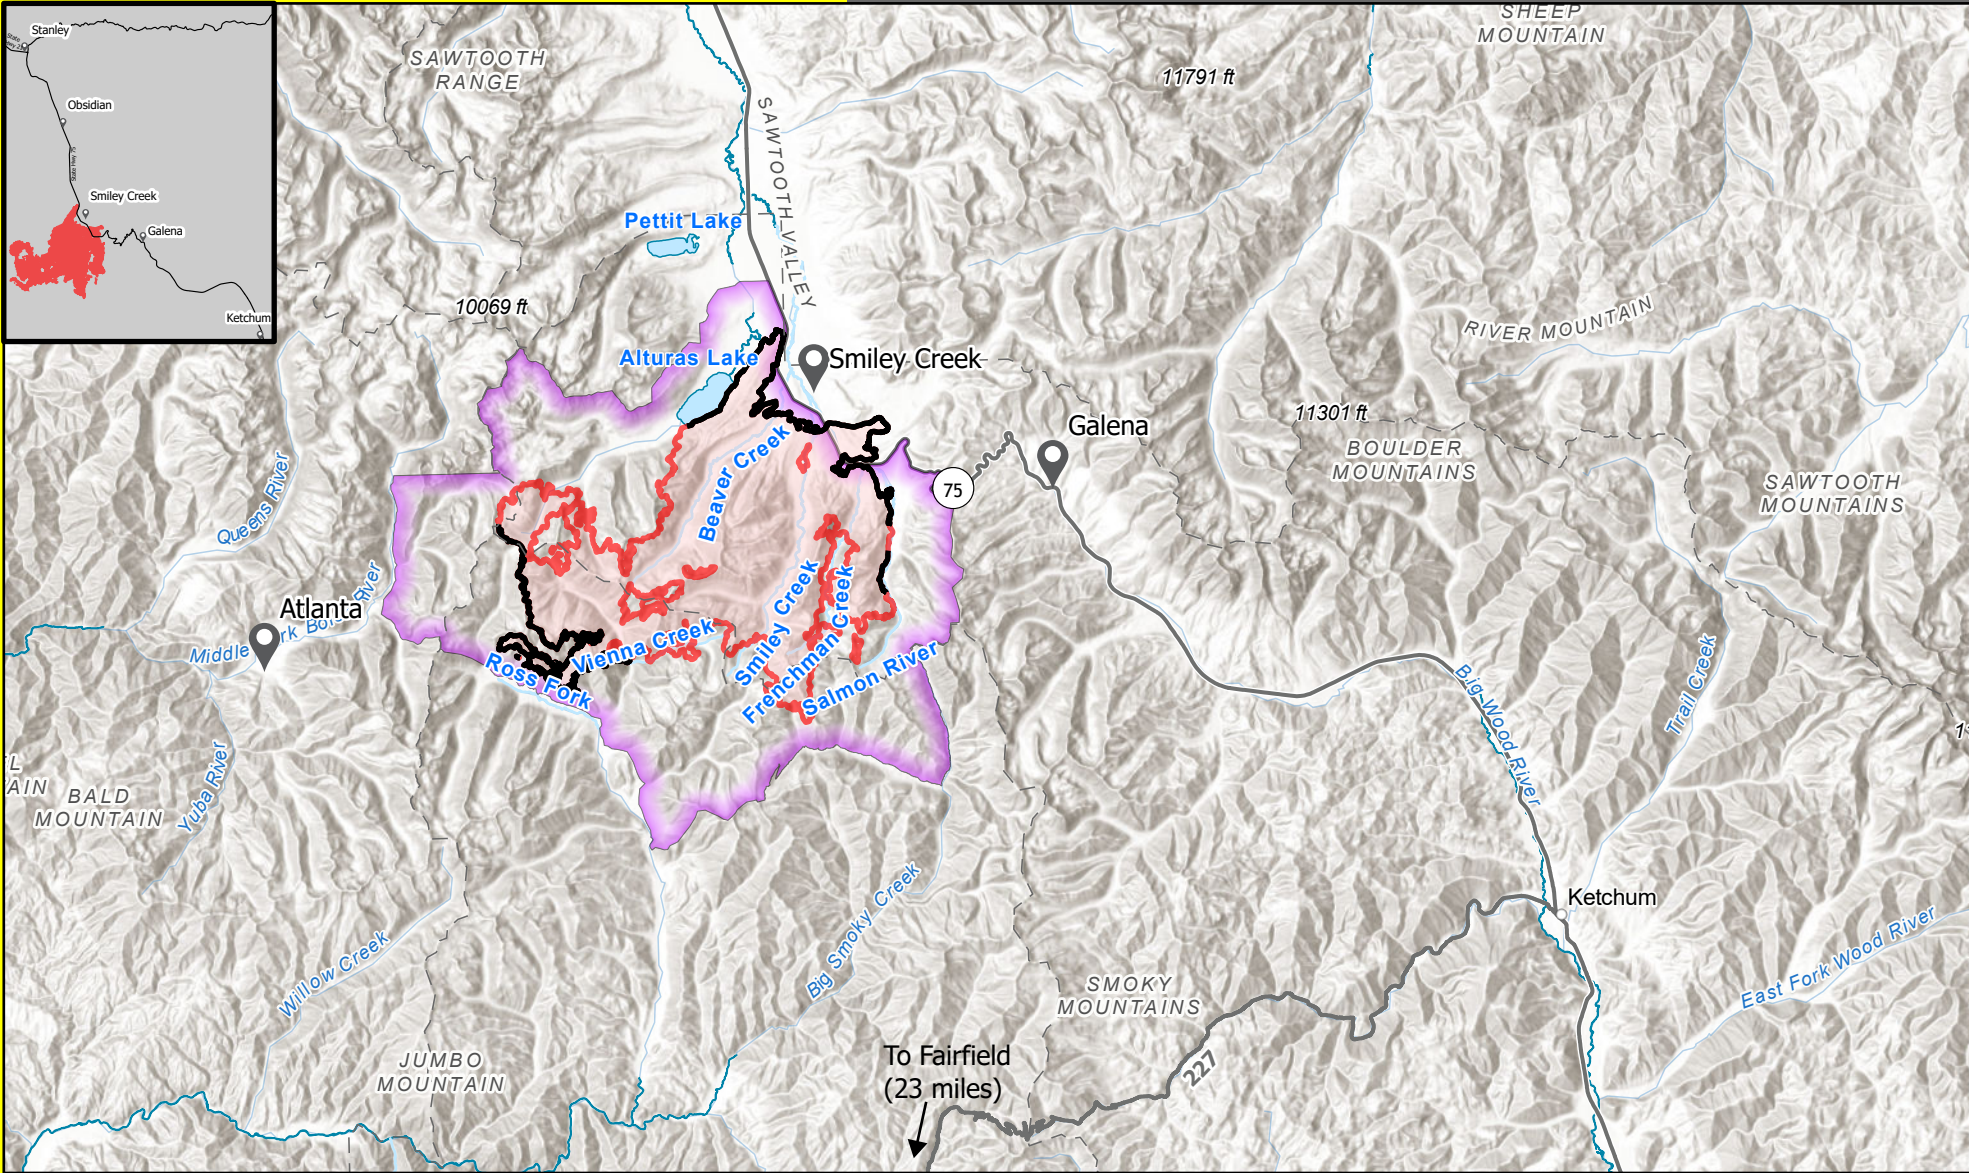

# Ross Fork

Public Information IDSTF000193 17 Sep 2022 37,781 acres

Area as of 9/16/22, 2238 Hrs

-  Wildfire Daily Fire Perimeter
-  Local Connector
-  Area Closure