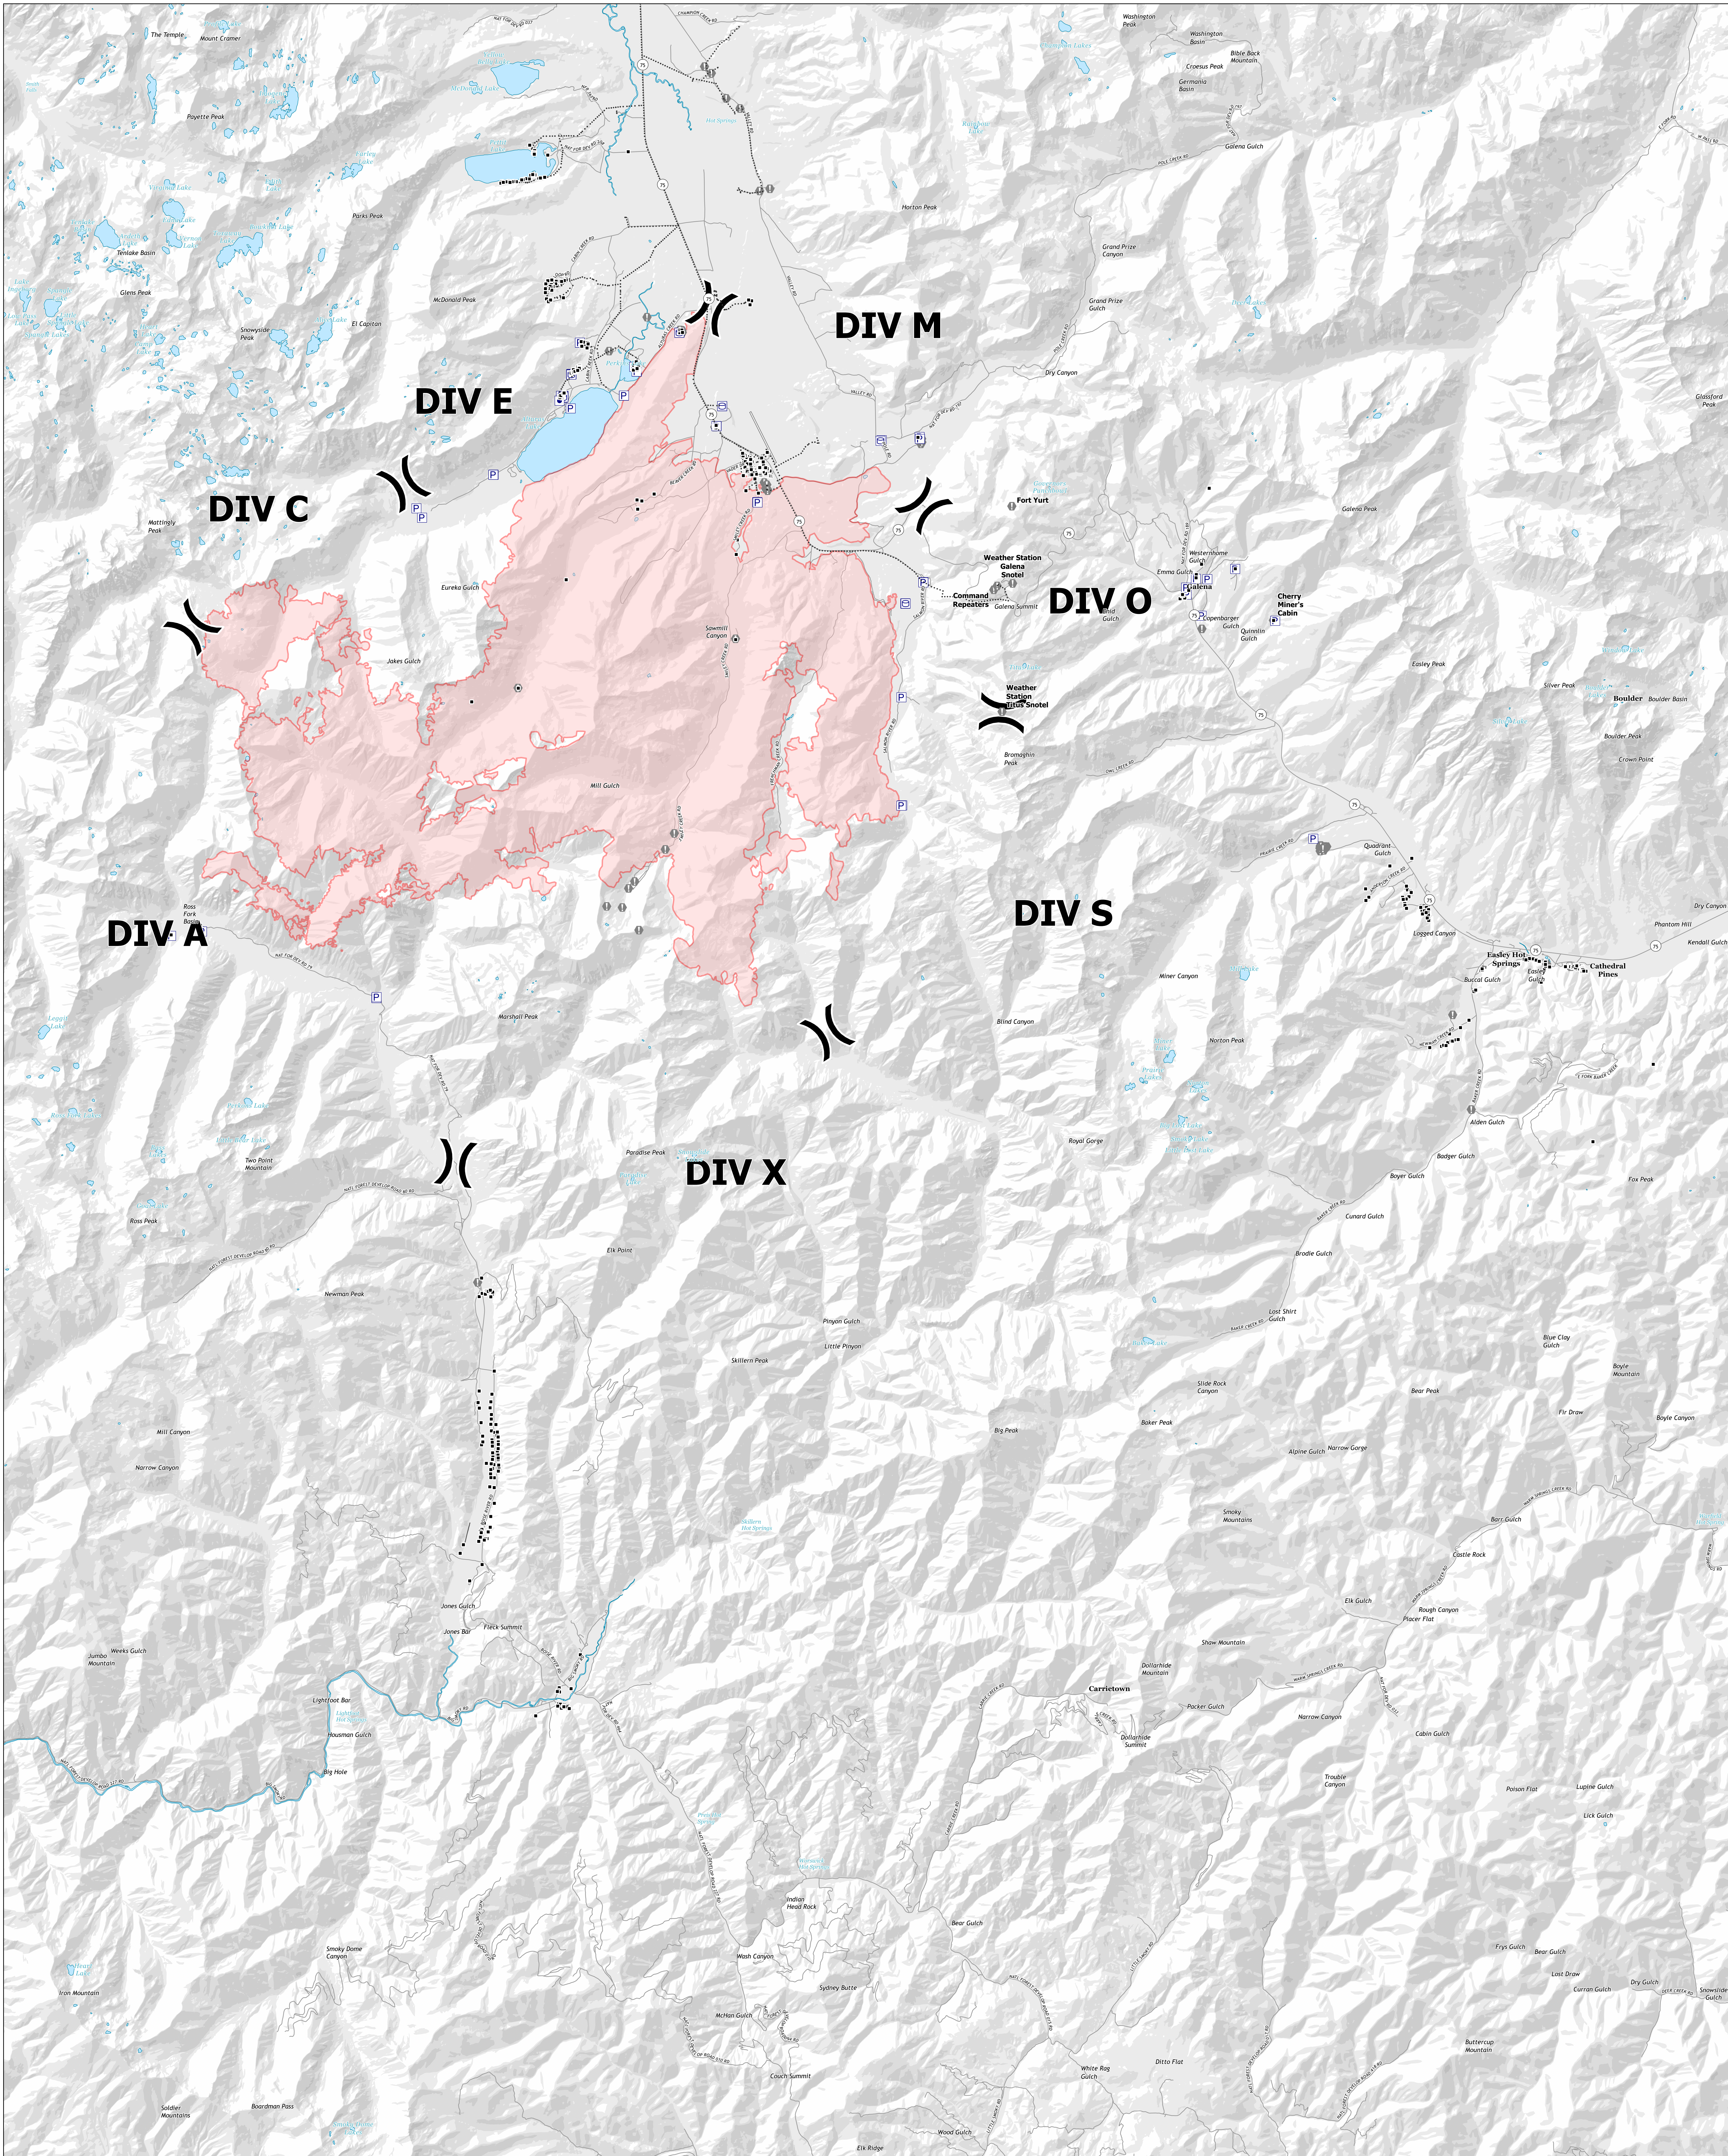

Structure Triage IDSTF000193 18 Sep 2022 37,795 acres

0 1 2 3 Miles
Area as of 9/17/22, 2243 Hrs

- Structure
- Division Break
- Value at Risk

- Wildfire Daily Fire Perimeter
- Runway
- Local Road
- Perennial Lake