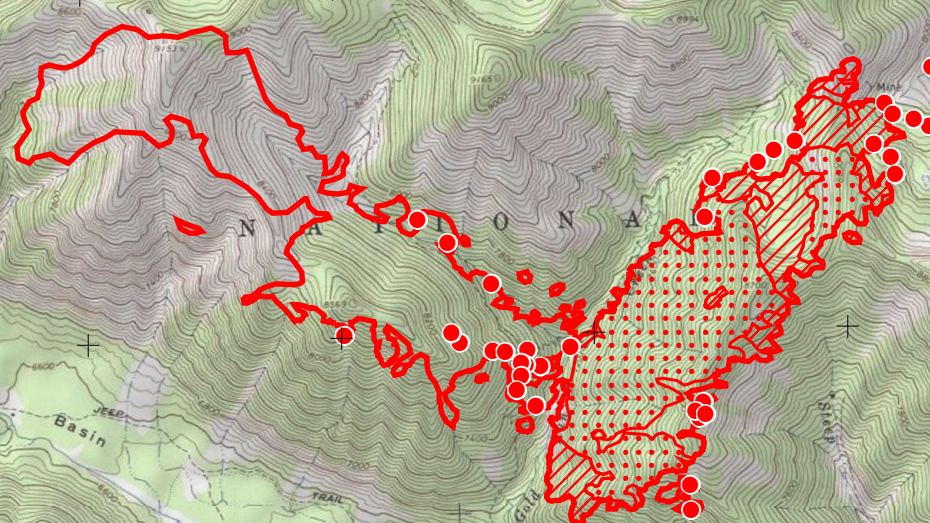

Ross Fork and Isolated Heat Source to the NE - new fire?
ID-STF-000193
Infrared Map

Imagery Date: 8/25/2022 @ 2354 MDT
IRIN: Elise Bowne
Interpreted Acres: 845 Acres
NAD83

Isolated Heat - New Fire?
8/25/2022 @2354 hrs
43 50.494' x
-114 53.288

- IR Isolated Heat Source
- ◆ Possible IR Heat Source
- IR Heat Perimeter
- IR Intense Heat
- IR Scattered Heat