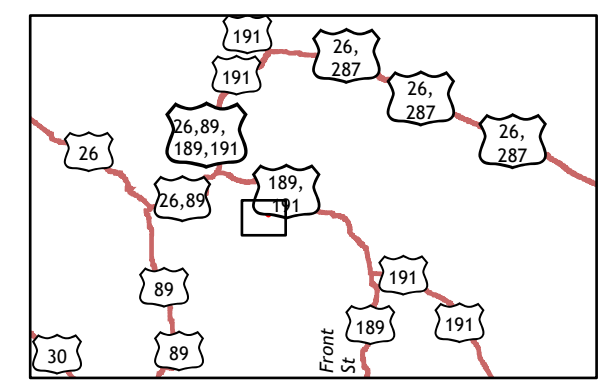

DRAFT Closure

Sandy Fire
WYBTF-002201
6/30/2022 Day

64 acres at 6/30/2022 0800

- Wildfire Daily Fire Perimeter
- Trailhead
- High Clearance Vehicles: 2
- Passenger Cars: 3, 4, 5
- National Forest System Trails
- Fire History

6/30/2022 1717
Acres from IR and GPS