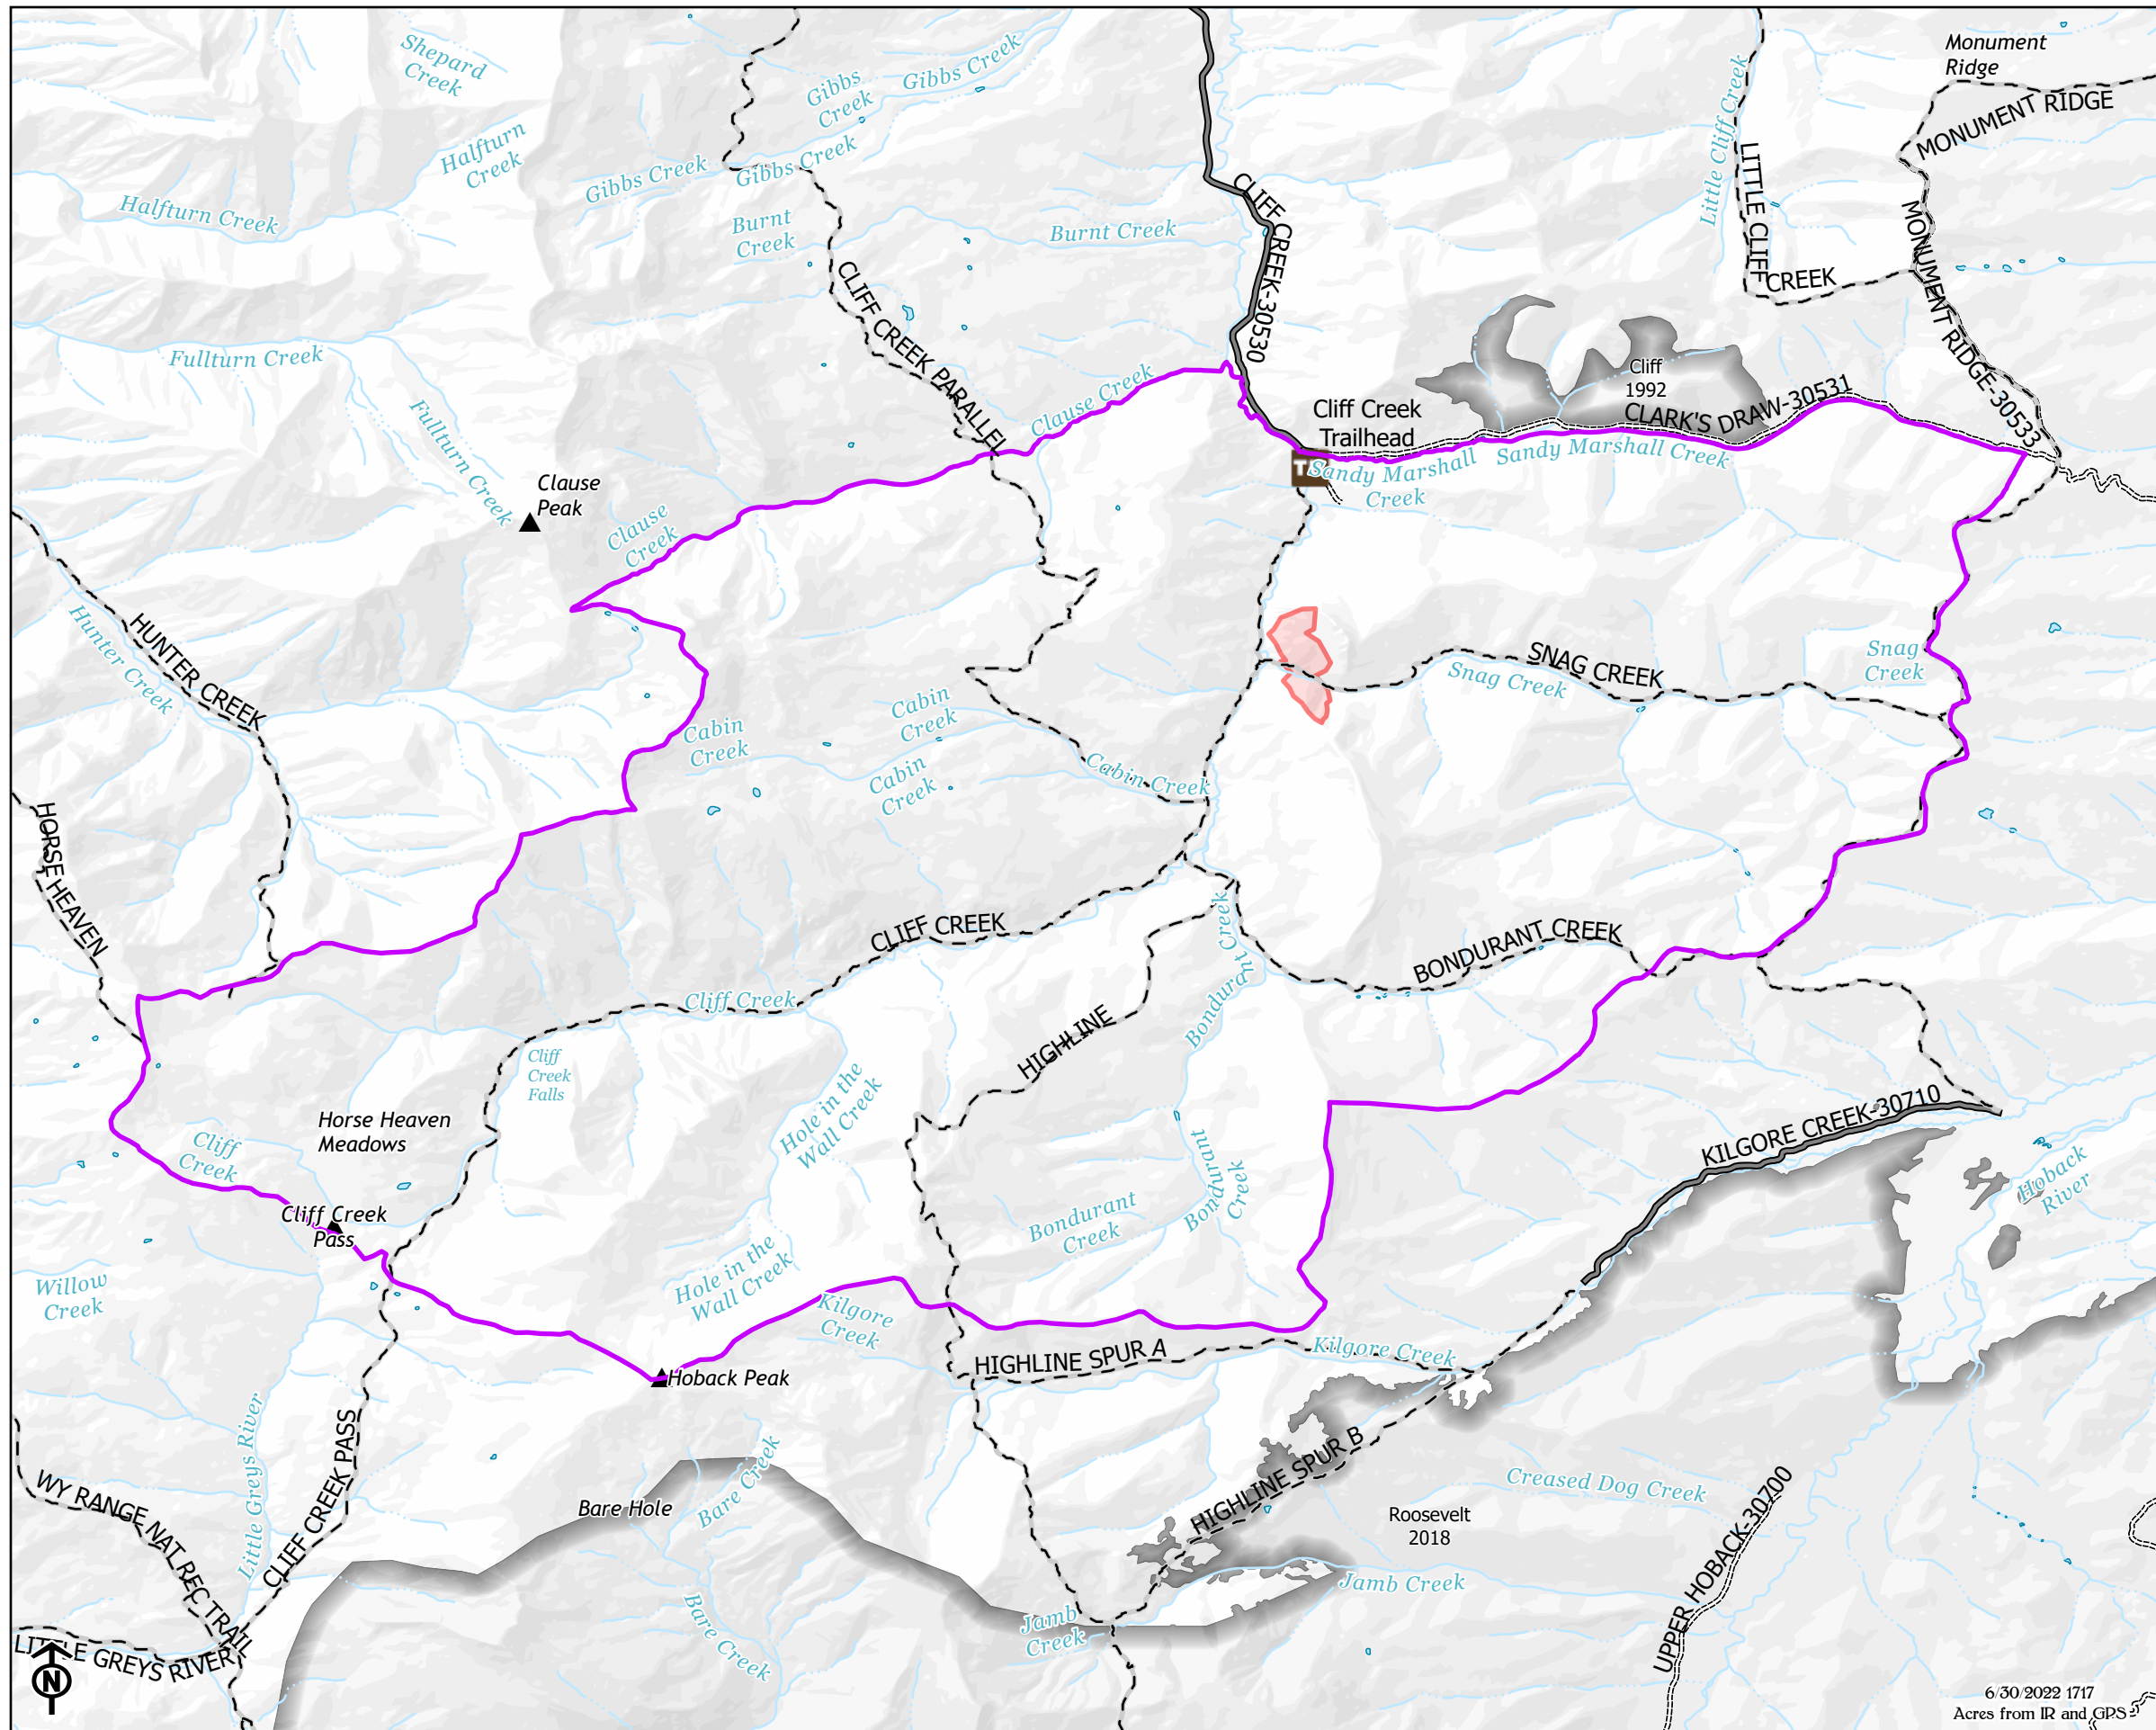

DRAFT Closure

Sandy Fire
WYBTF-002201
6/30/2022 Day

64 acres at 6/30/2022 0800

- Wildfire Daily Fire Perimeter
- Trailhead
- High Clearance Vehicles: 2
- Passenger Cars: 3, 4, 5
- National Forest System Trails
- Fire History

6/30/2022 1717
Acres from IR and GPS