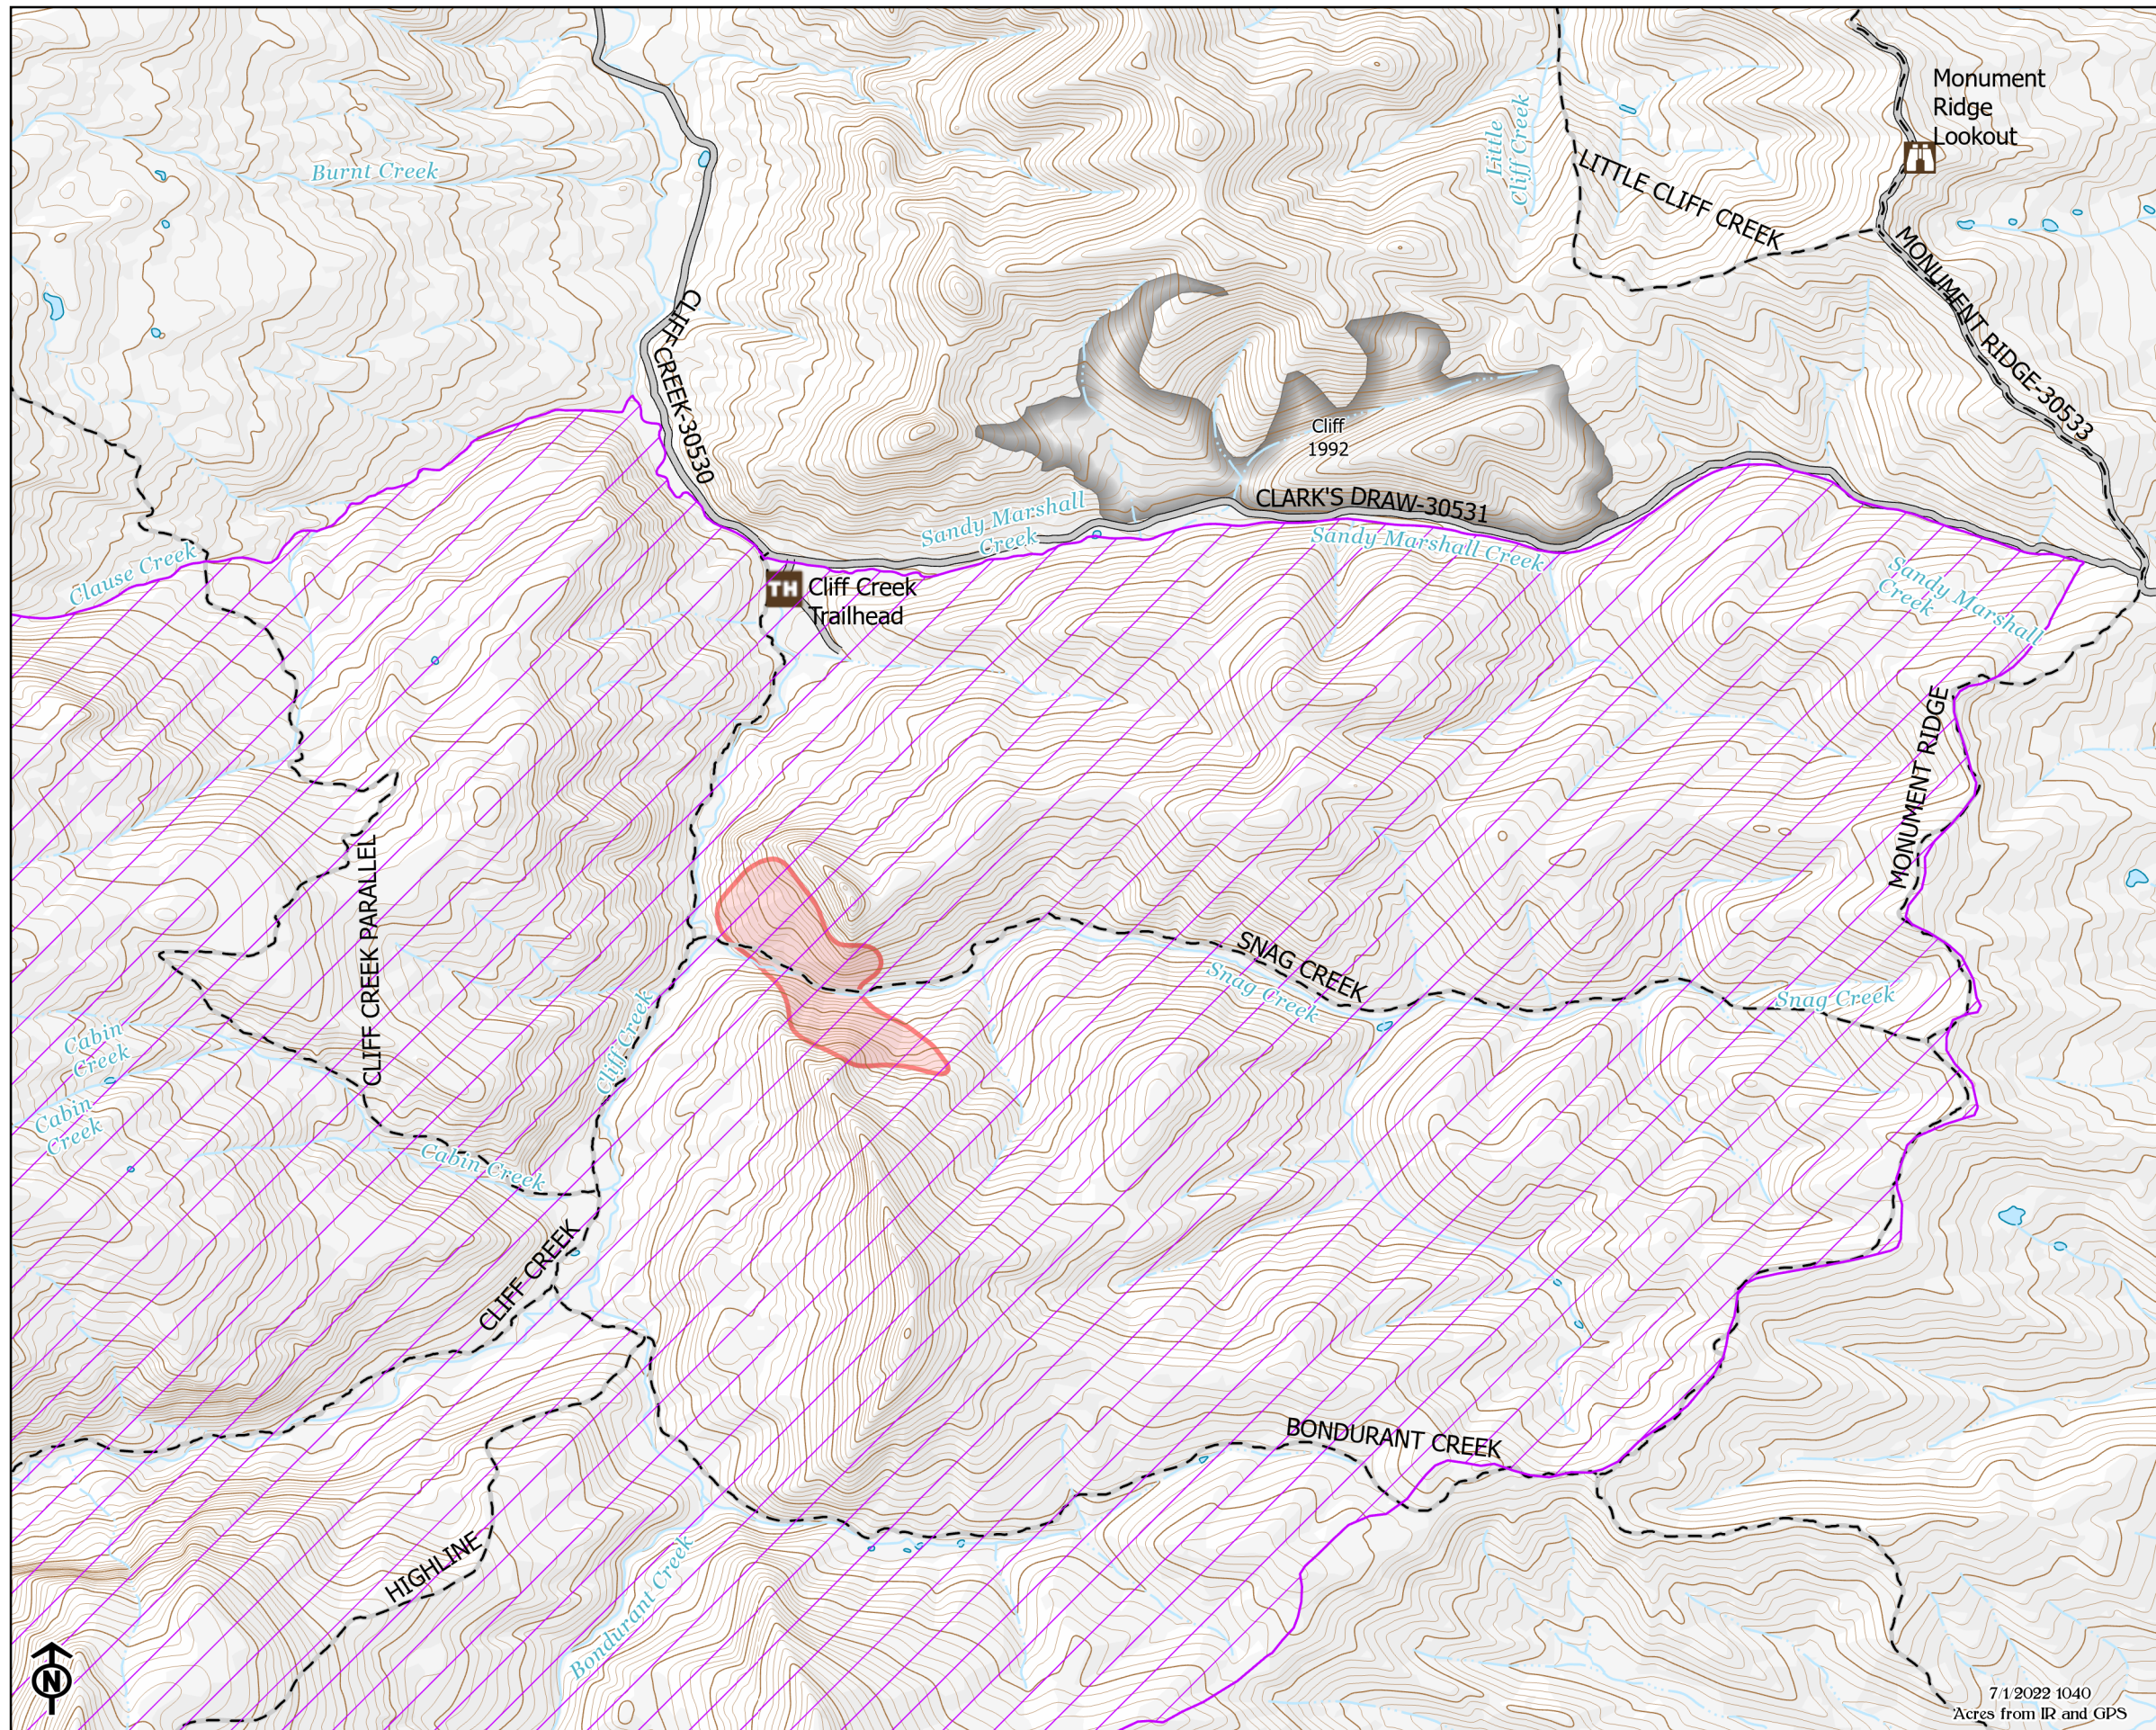

# Public Information

Sandy Fire  
WYBTF-002201  
7/1/2022

101 acres at 6/30/2022 1930

- Closure Area
- Fire Perimeter
- Lookout
- Trailhead
- National Forest System Roads
- National Forest System Trails
- Fire History

7/1/2022 1040  
Acres from IR and GPS