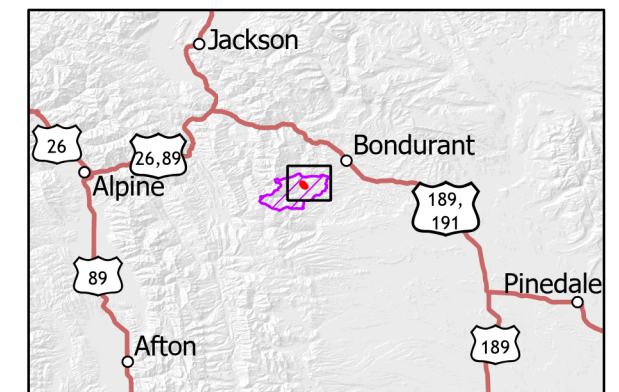

# Public Information

Sandy Fire  
WYBTF-002201  
7/1/2022

101 acres at 6/30/2022 1930

- Closure Area
- Fire Perimeter
- Lookout
- Trailhead
- National Forest System Roads
- National Forest System Trails
- Fire History

7/1/2022 1040  
Acres from IR and GPS