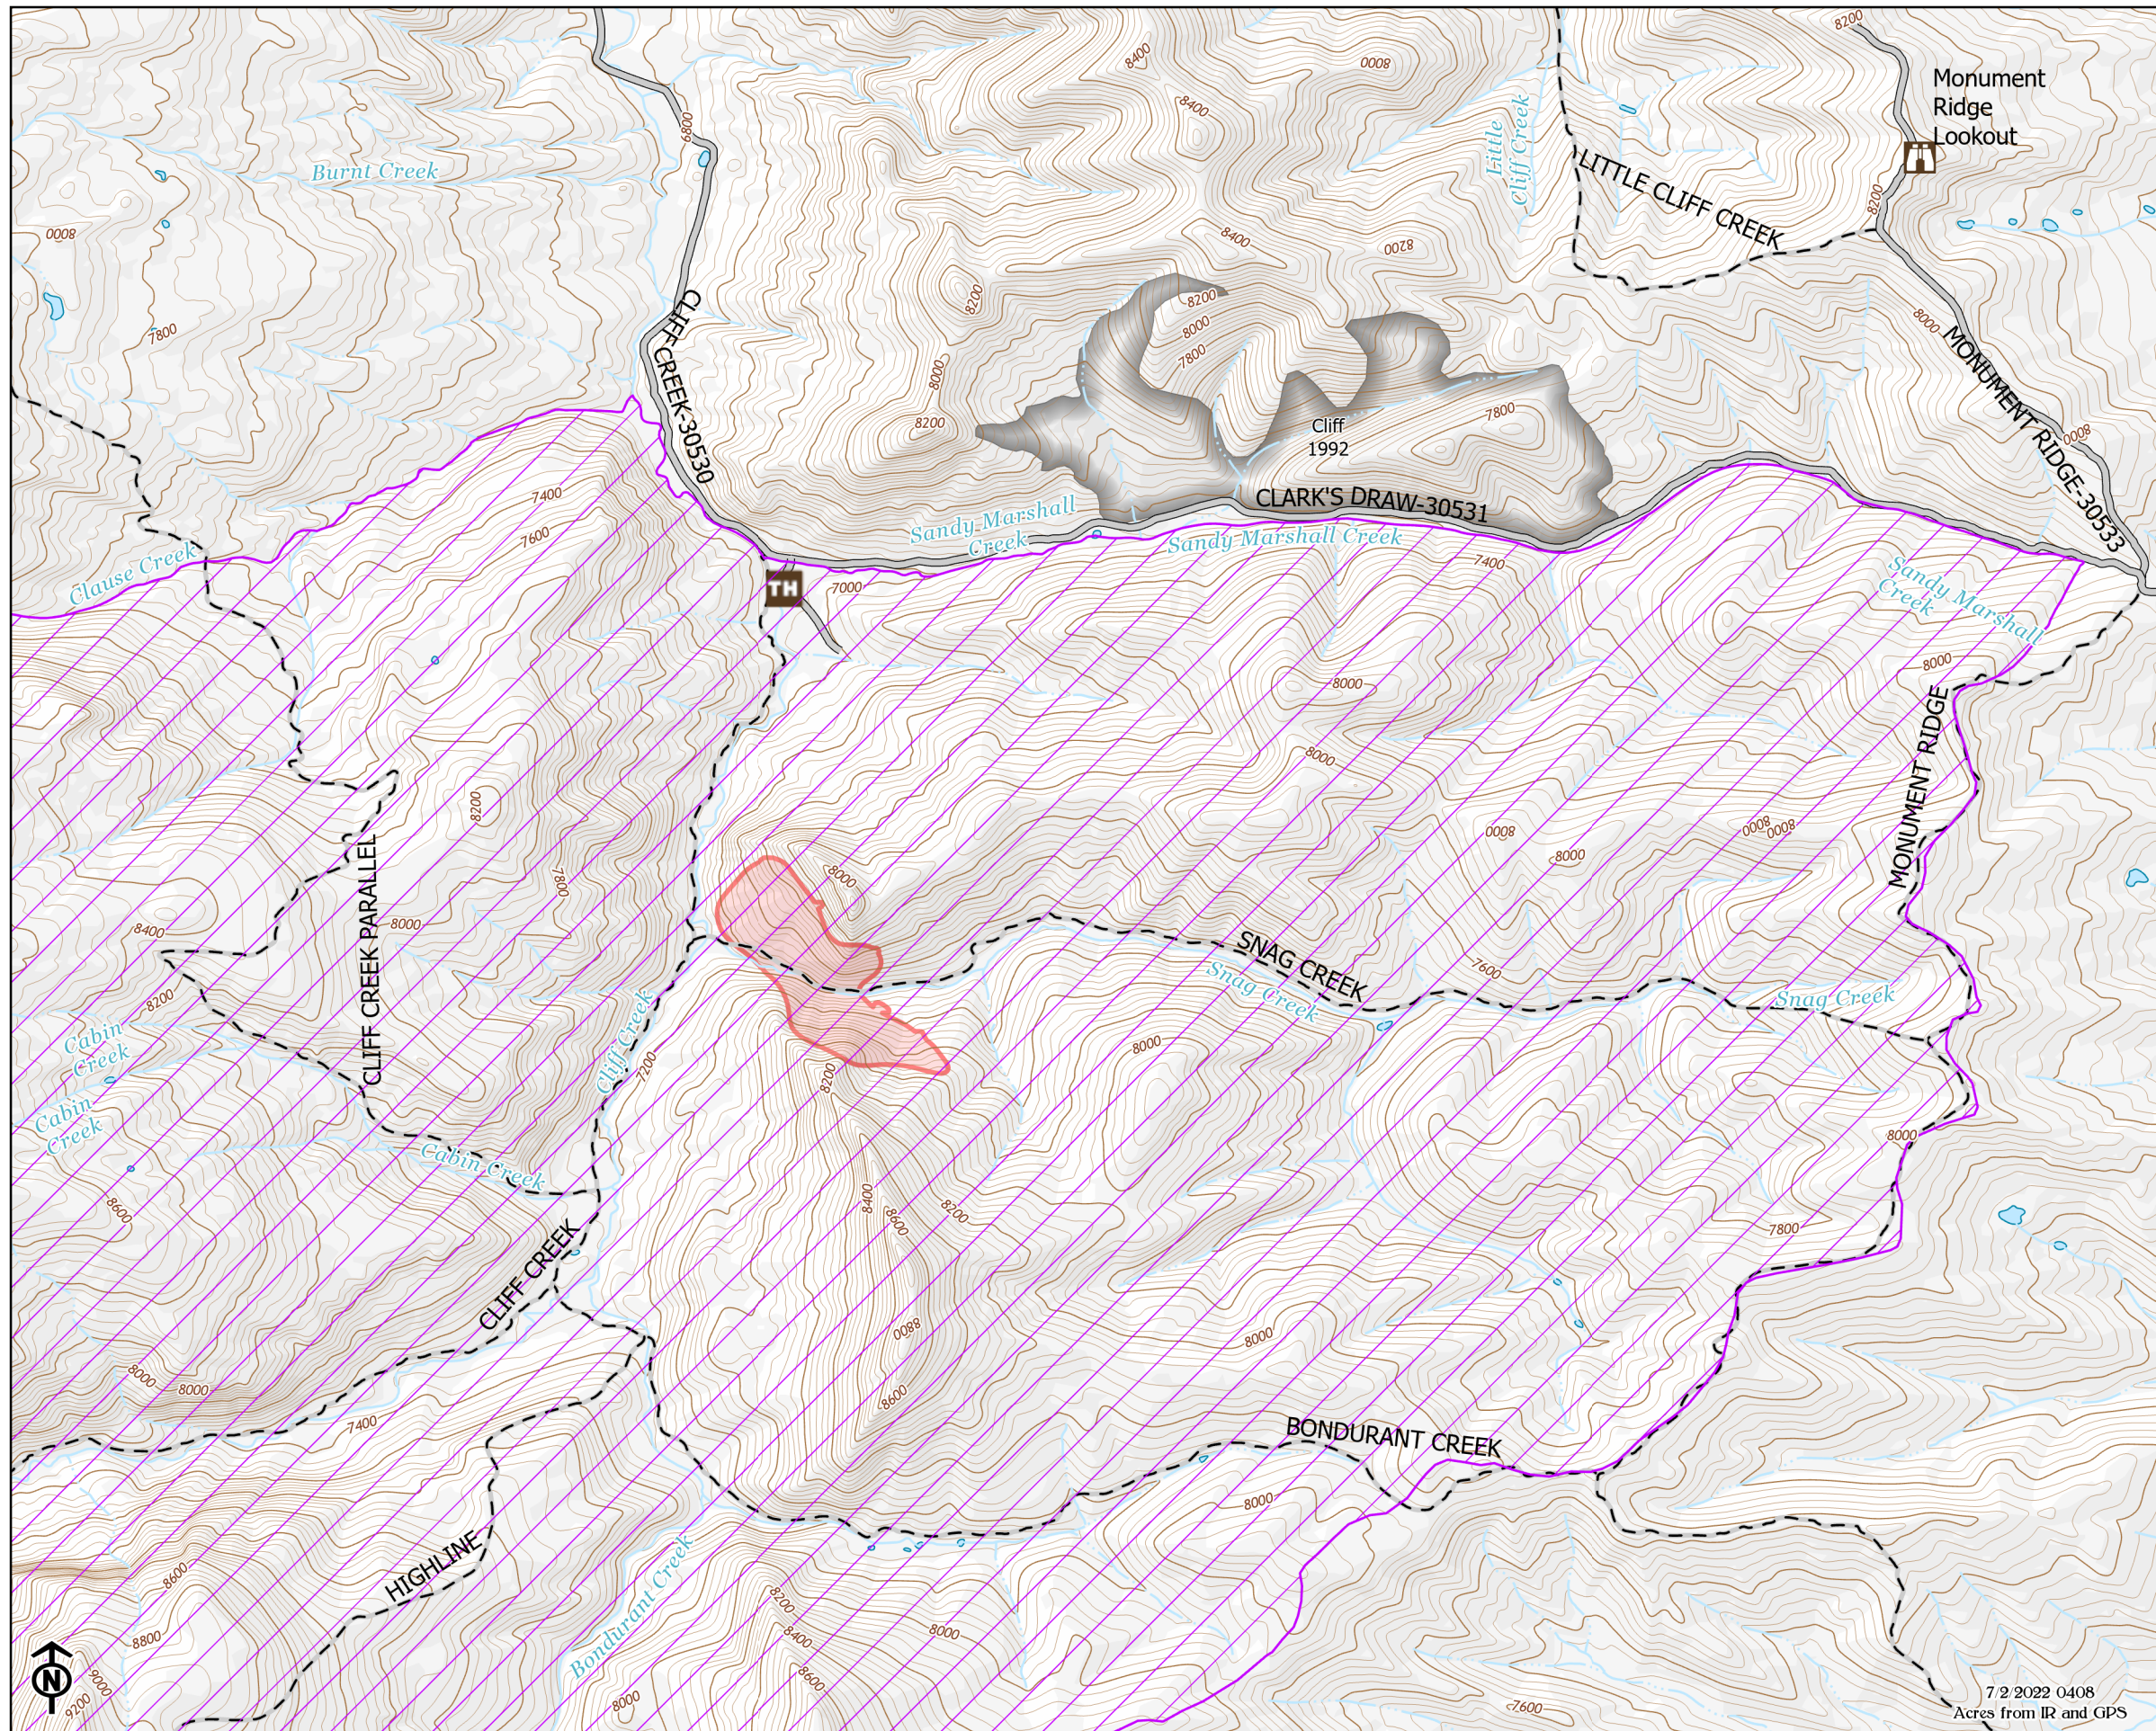

Public Information

Sandy Fire
WYBTF-002201
7/2/2022

102 acres at 7/1/2022 2352

- Closure Area
- Fire Perimeter
- Lookout
- Trailhead
- National Forest System Roads
- National Forest System Trails
- Fire History

7/2/2022 0408
Acres from IR and GPS