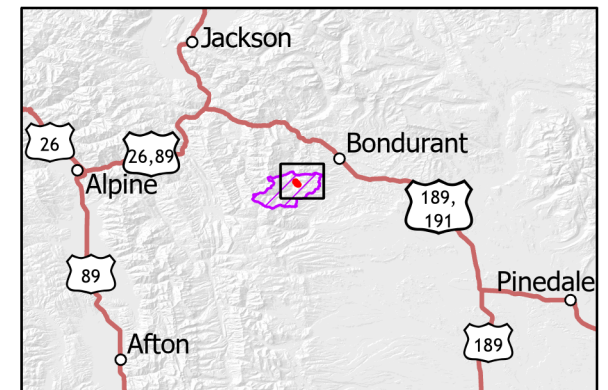

Public Information

Sandy Fire
WYBTF-002201
7/2/2022

102 acres at 7/1/2022 2352

- Closure Area
- Fire Perimeter
- Lookout
- Trailhead
- National Forest System Roads
- National Forest System Trails
- Fire History

7/2/2022 0408
Acres from IR and GPS