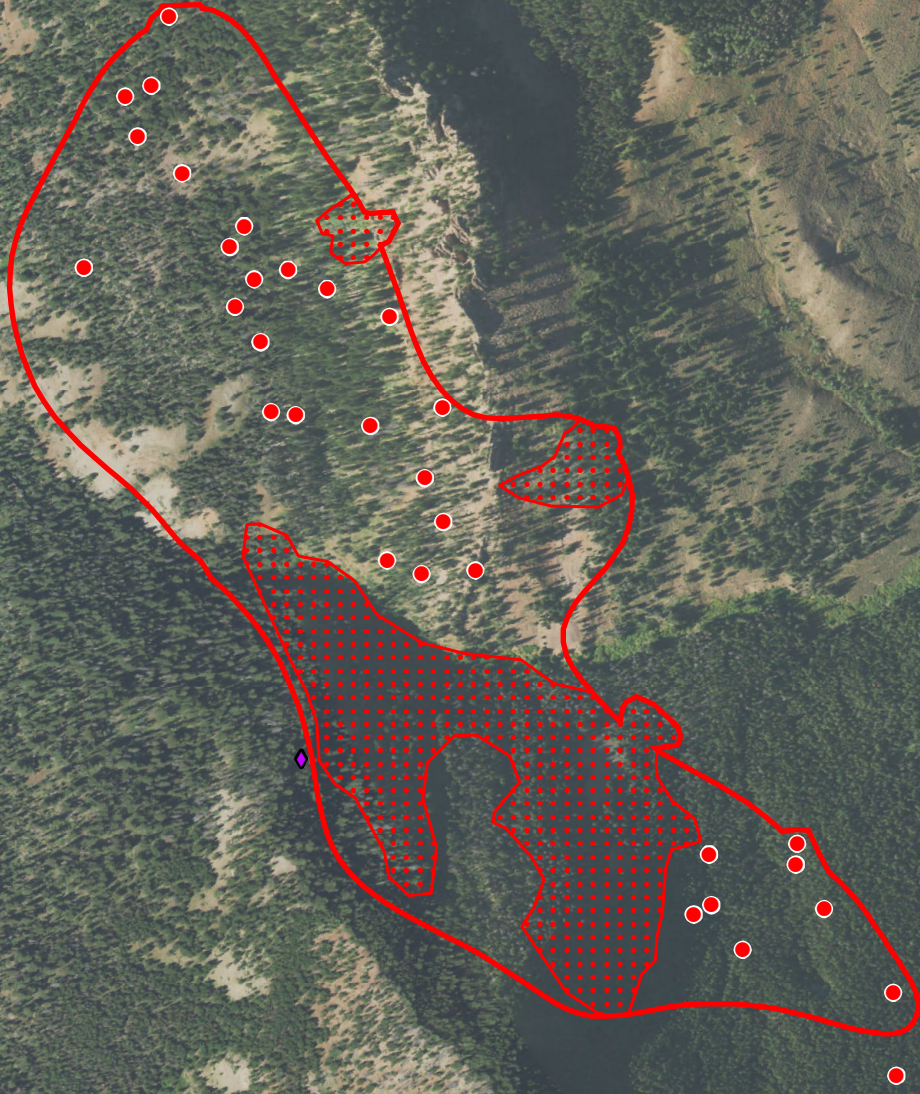

110°31'0"W

110°30'0"W

Sandy WY-BTF-002201 Infrared Map

Imagery Date: 7/1/2022 @ 2352 MDT
IRIN: Elise Bowne
Interpreted Acres: 102 Acres
NAD83

43°9'0"N

43°9'0"N

43°8'0"N

43°8'0"N

- IR Isolated Heat Source
- ◆ Possible IR Heat Source
- IR Heat Perimeter
- IR Intense Heat
- IR Scattered Heat

110°31'0"W

110°30'0"W