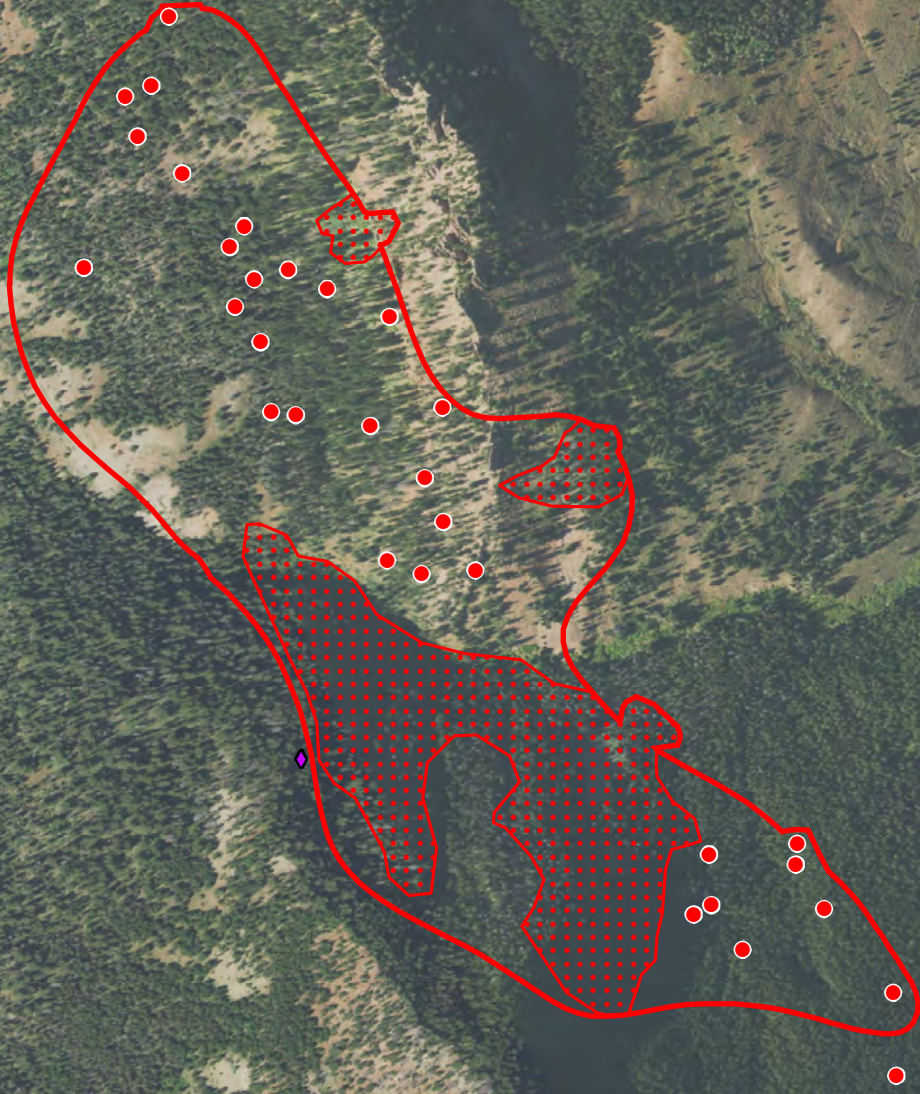

110°31'0"W

110°30'0"W

Sandy WY-BTF-002201 Infrared Map

Imagery Date: 7/1/2022 @ 2352 MDT

IRIN: Elise Bowne

Interpreted Acres: 102 Acres

NAD83

43°9'0"N

43°9'0"N

43°8'0"N

43°8'0"N

- IR Isolated Heat Source
- ◆ Possible IR Heat Source
- IR Heat Perimeter
- IR Intense Heat
- IR Scattered Heat

110°31'0"W

110°30'0"W