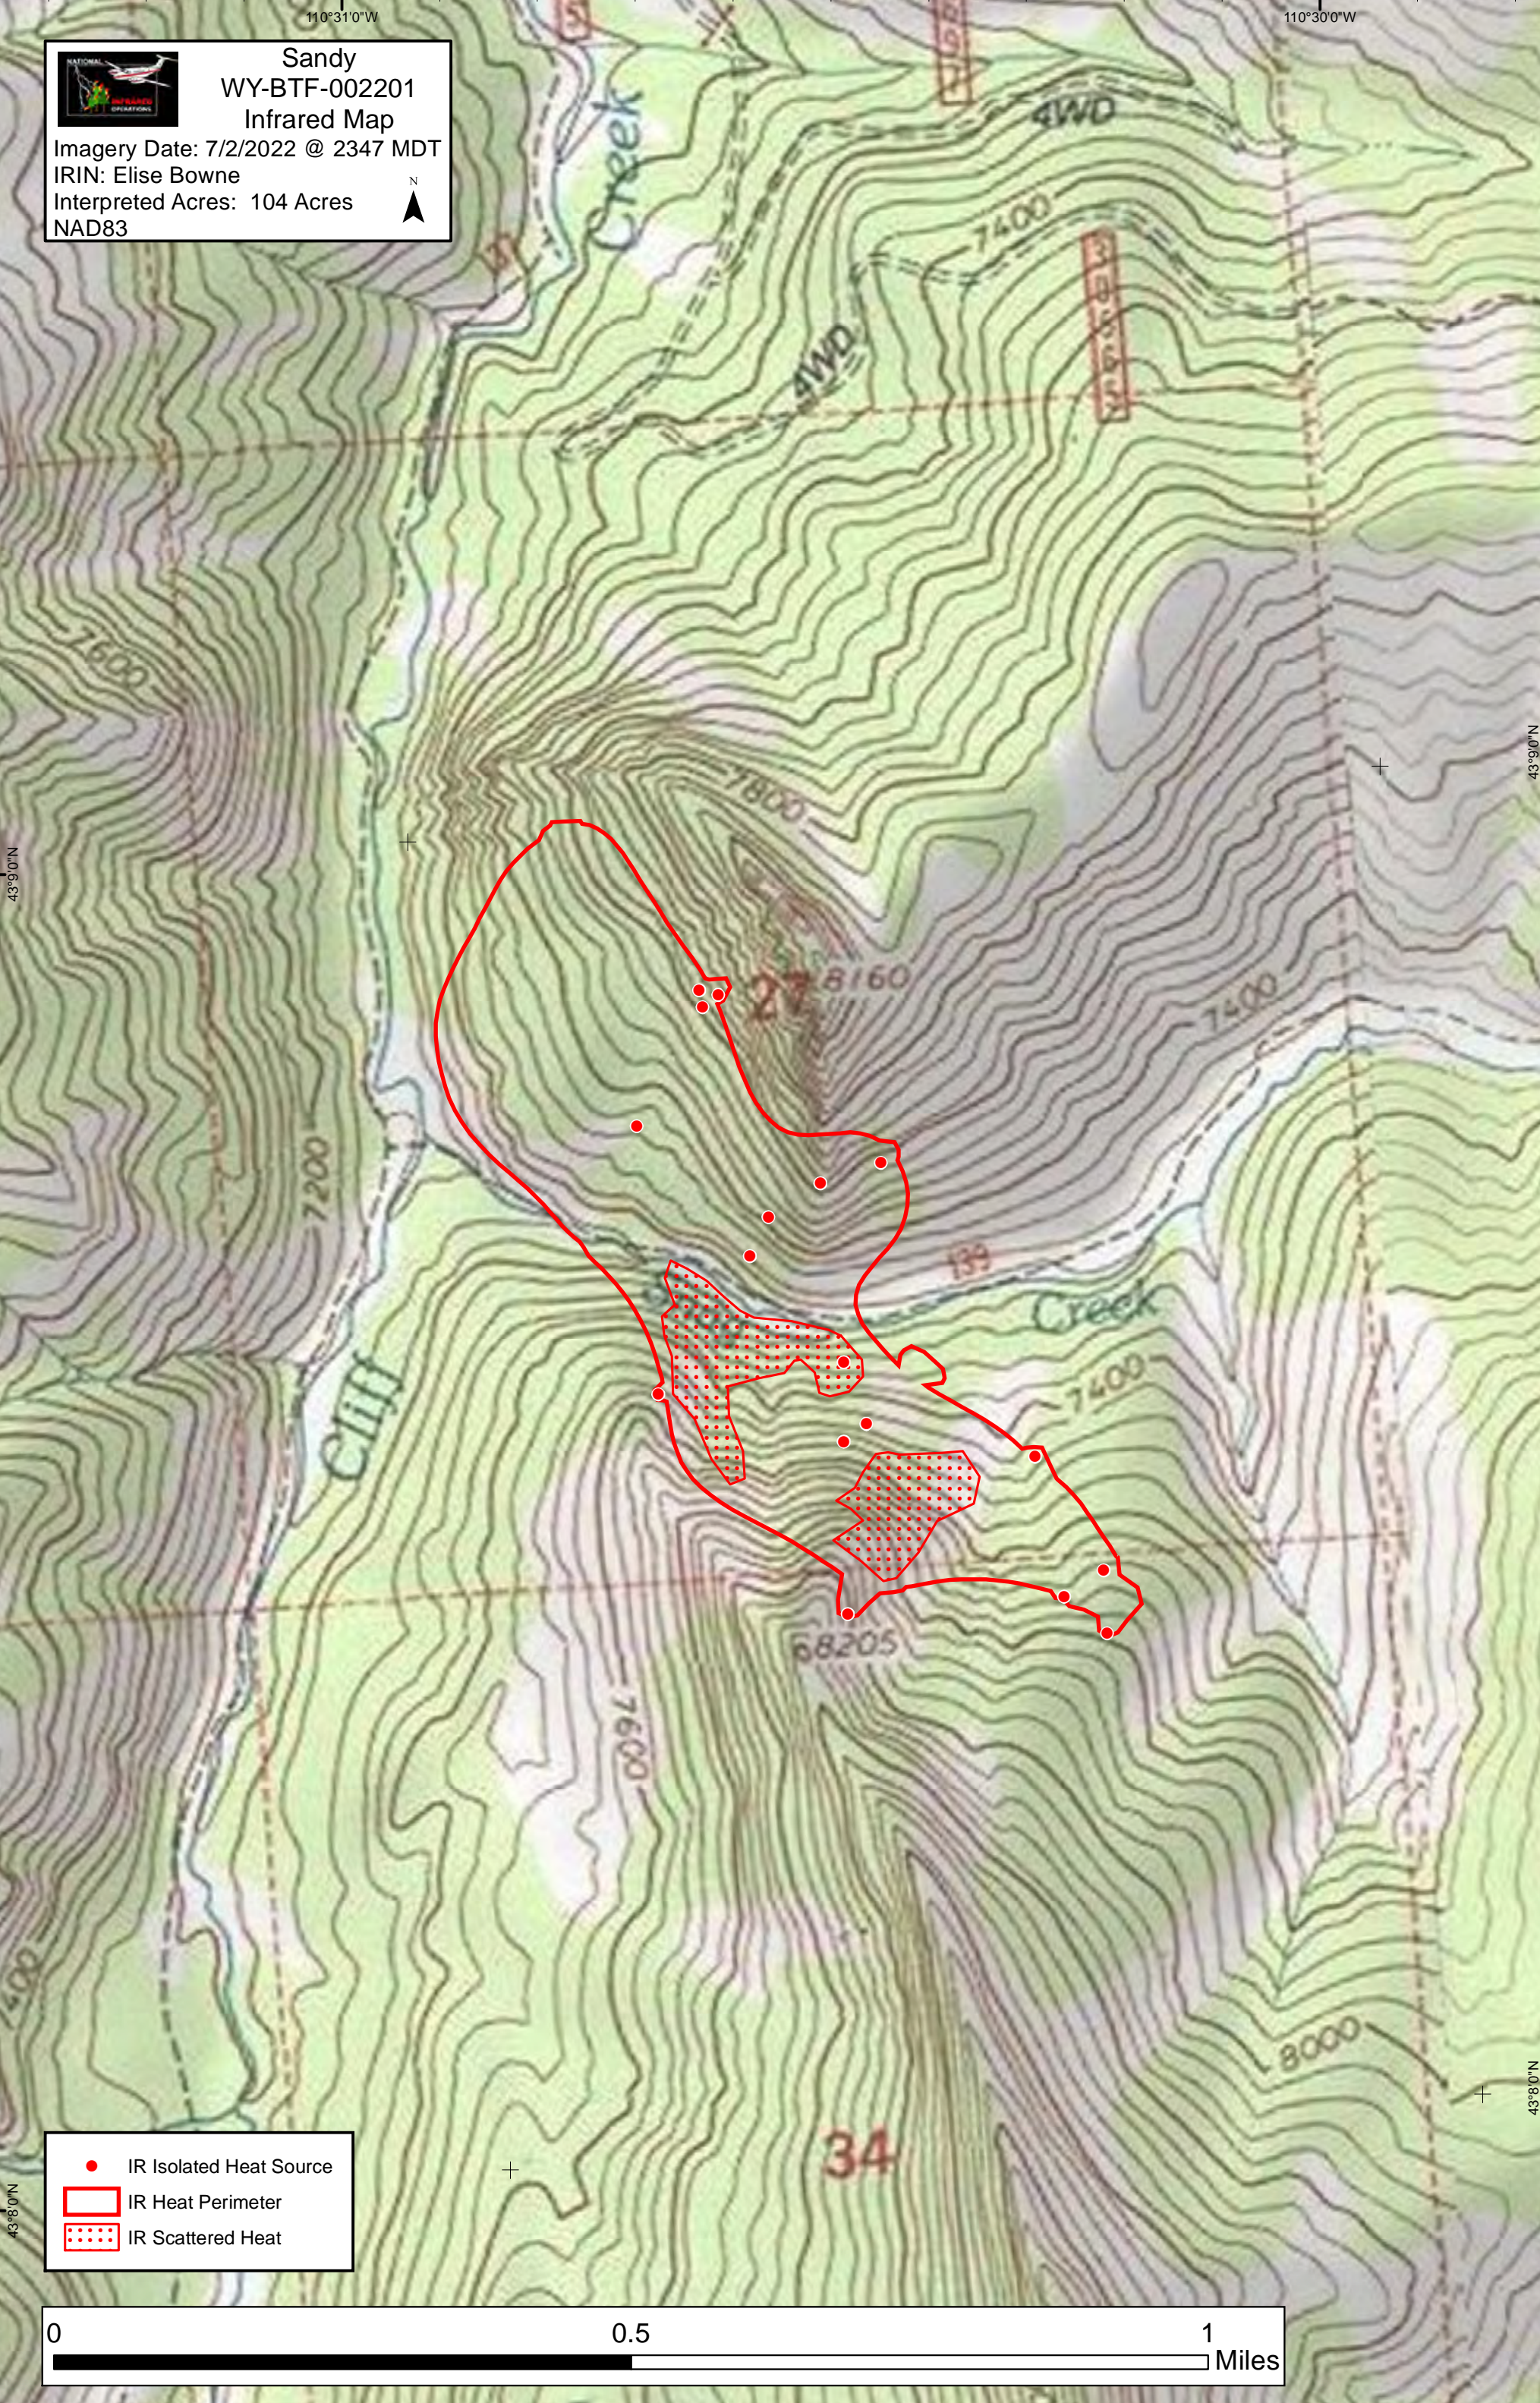

Sandy
WY-BTF-002201
Infrared Map

Imagery Date: 7/2/2022 @ 2347 MDT
IRIN: Elise Bowne
Interpreted Acres: 104 Acres
NAD83

- IR Isolated Heat Source
- ▭ IR Heat Perimeter
- ▨ IR Scattered Heat