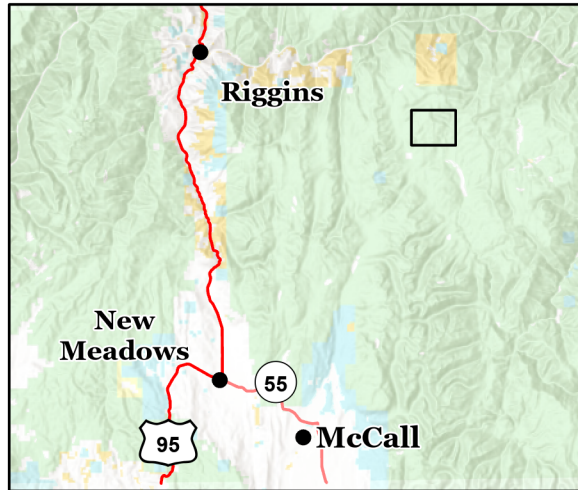

TENMILE FIRE PROGRESSION

ID-PAF-005567

9/14/2022

1,937 ACRES

	Fire Origin
	Sep 8 759ac +759ac
	Sep 10 1,378ac +619ac
	Sep 11 1,713ac +335ac
	Sep 12 1,937ac +224ac

9/14/2022 0752