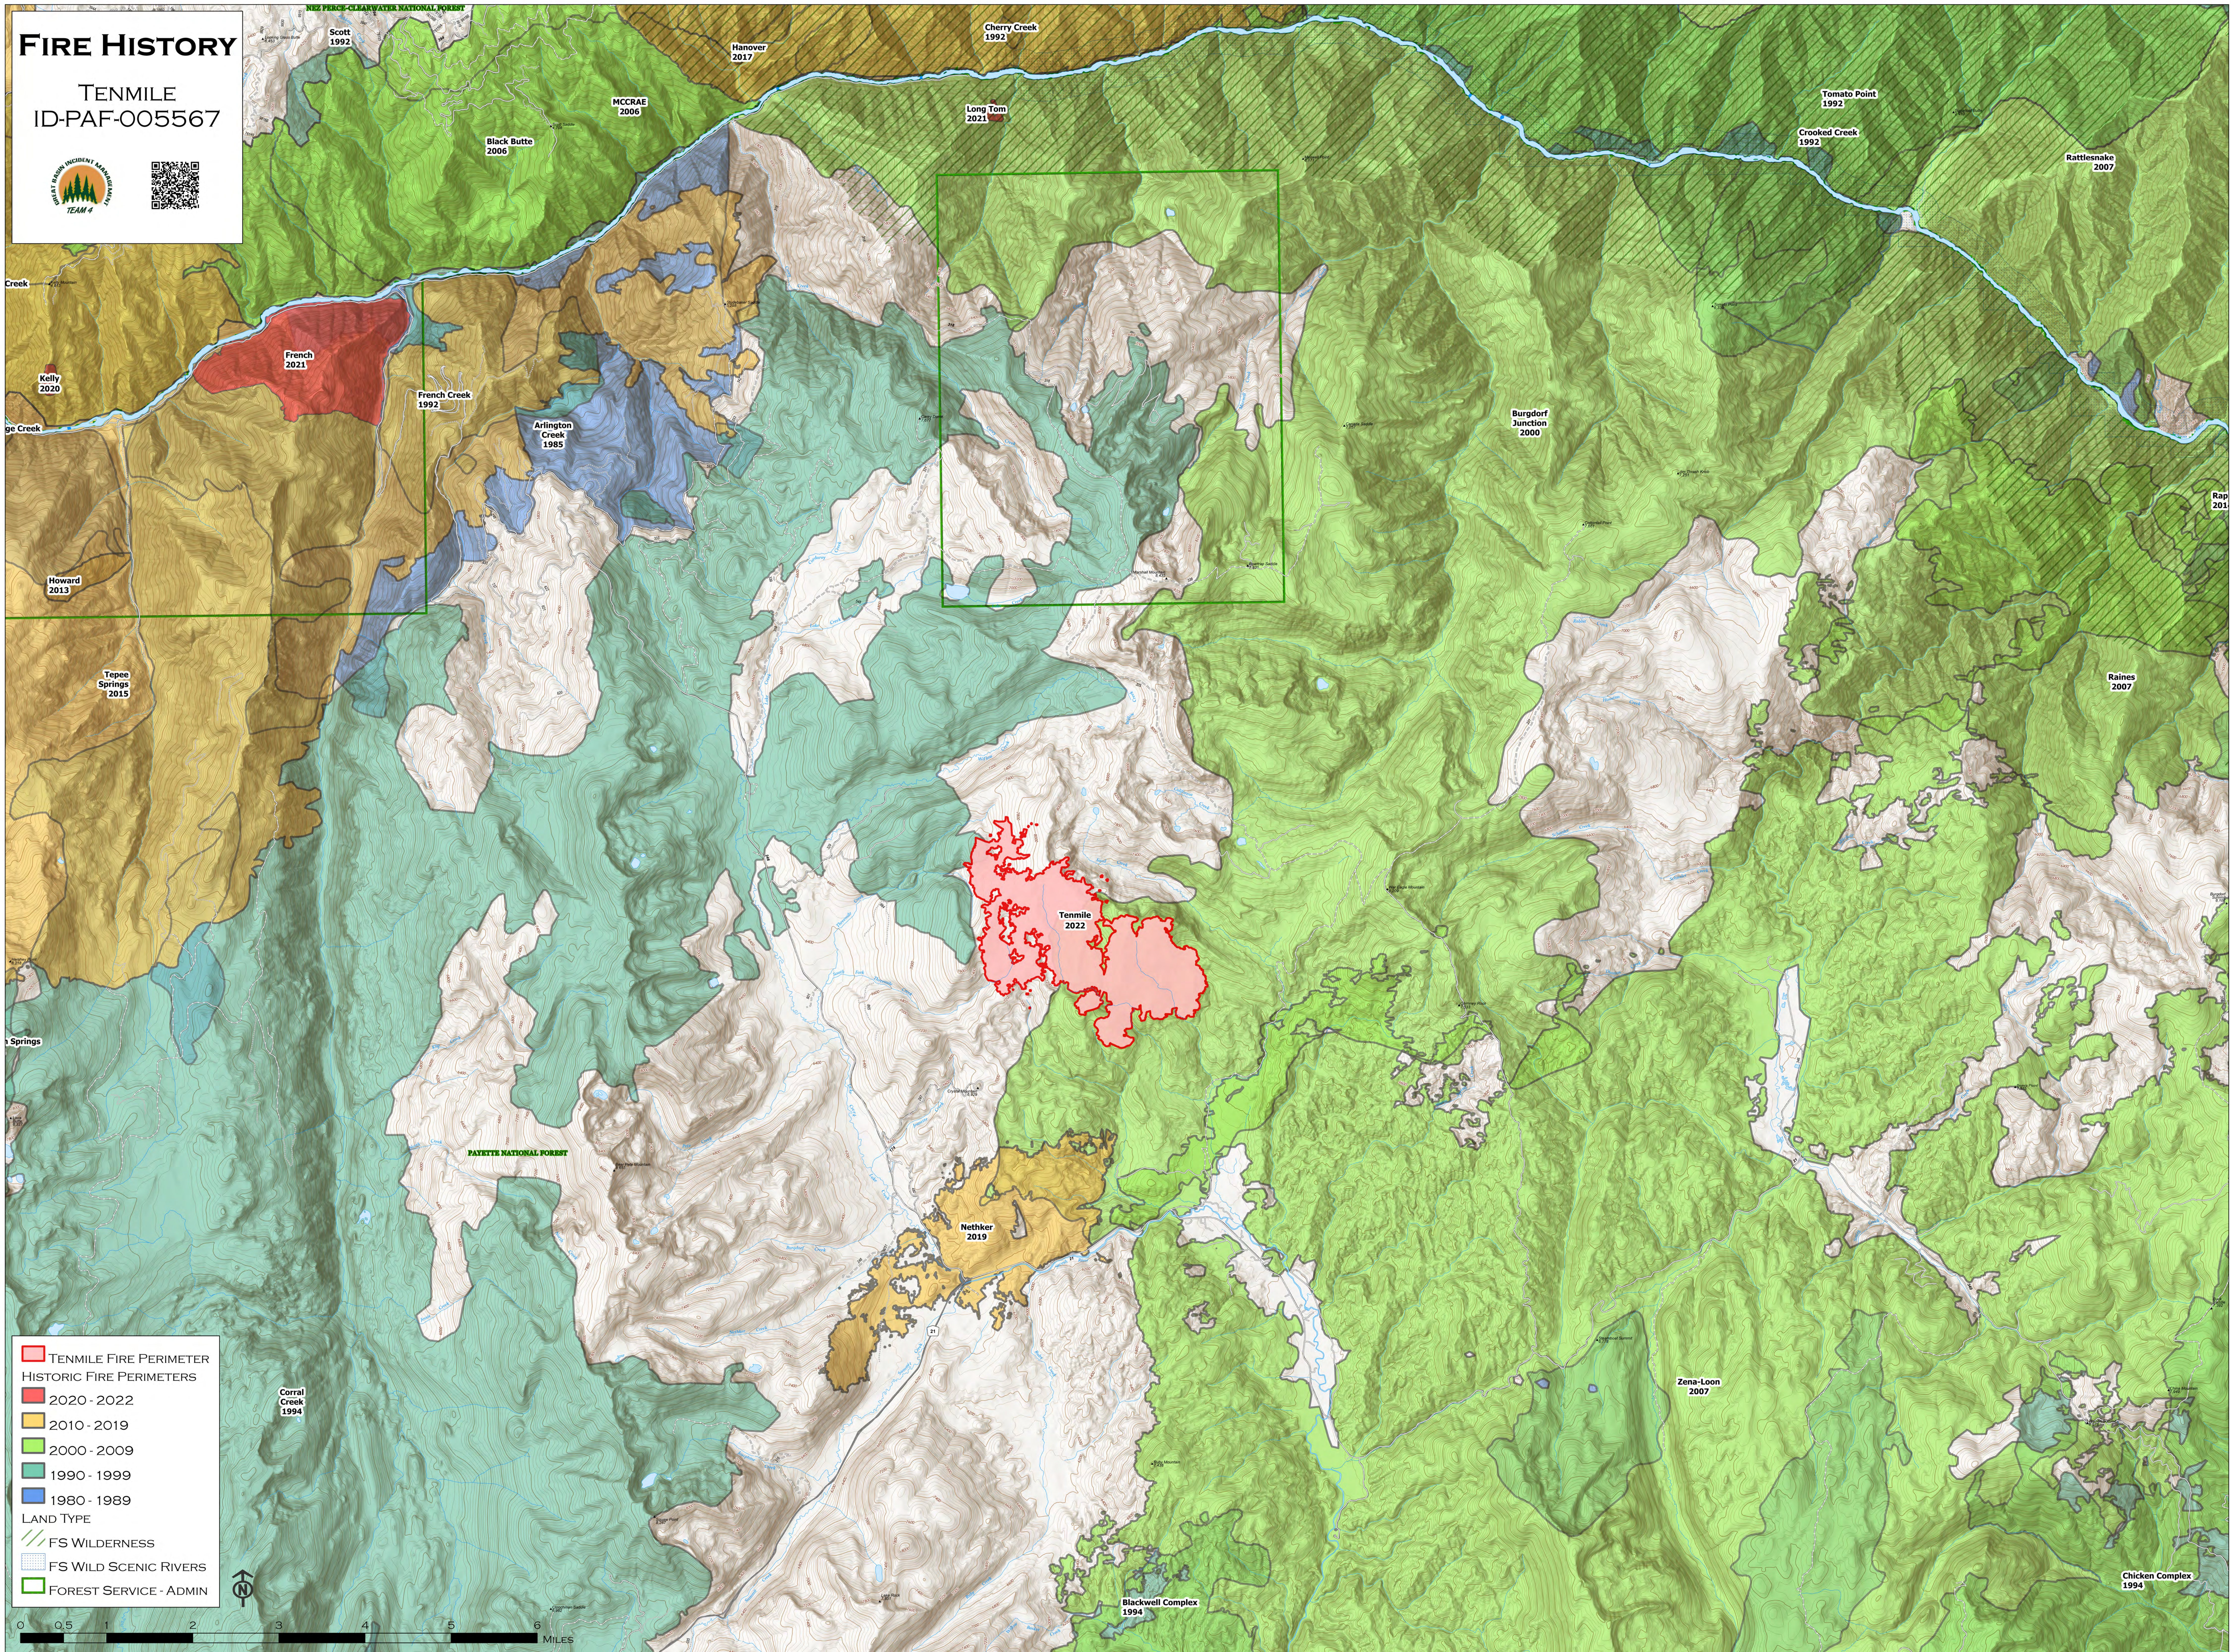

# FIRE HISTORY

TENMILE  
ID-PAF-005567

**TENMILE FIRE PERIMETER**  
HISTORIC FIRE PERIMETERS

- 2020 - 2022
- 2010 - 2019
- 2000 - 2009
- 1990 - 1999
- 1980 - 1989

LAND TYPE

- FS WILDERNESS
- FS WILD SCENIC RIVERS
- FOREST SERVICE - ADMIN

0 0.5 1 2 3 4 5 6 MILES