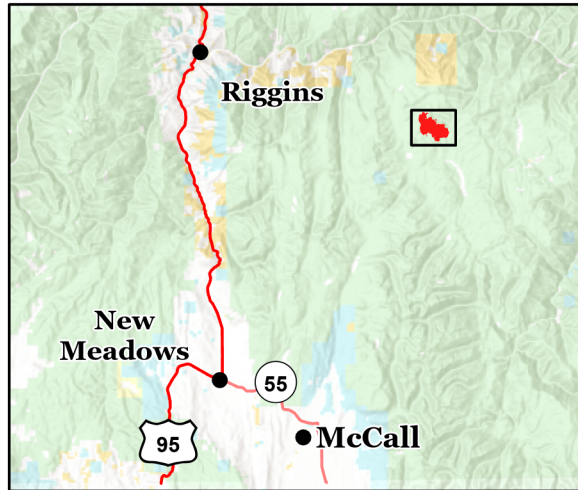

# TENMILE FIRE PROGRESSION

ID-PAF-005567

9/15/2022

2,003 ACRES

|  |                           |
|--|---------------------------|
|  | Fire Origin               |
|  | Sep 14   2,003ac   +66ac  |
|  | Sep 12   1,937ac   +224ac |
|  | Sep 11   1,713ac   +335ac |
|  | Sep 10   1,378ac   +619ac |
|  | Sep 8   759ac   +759ac    |