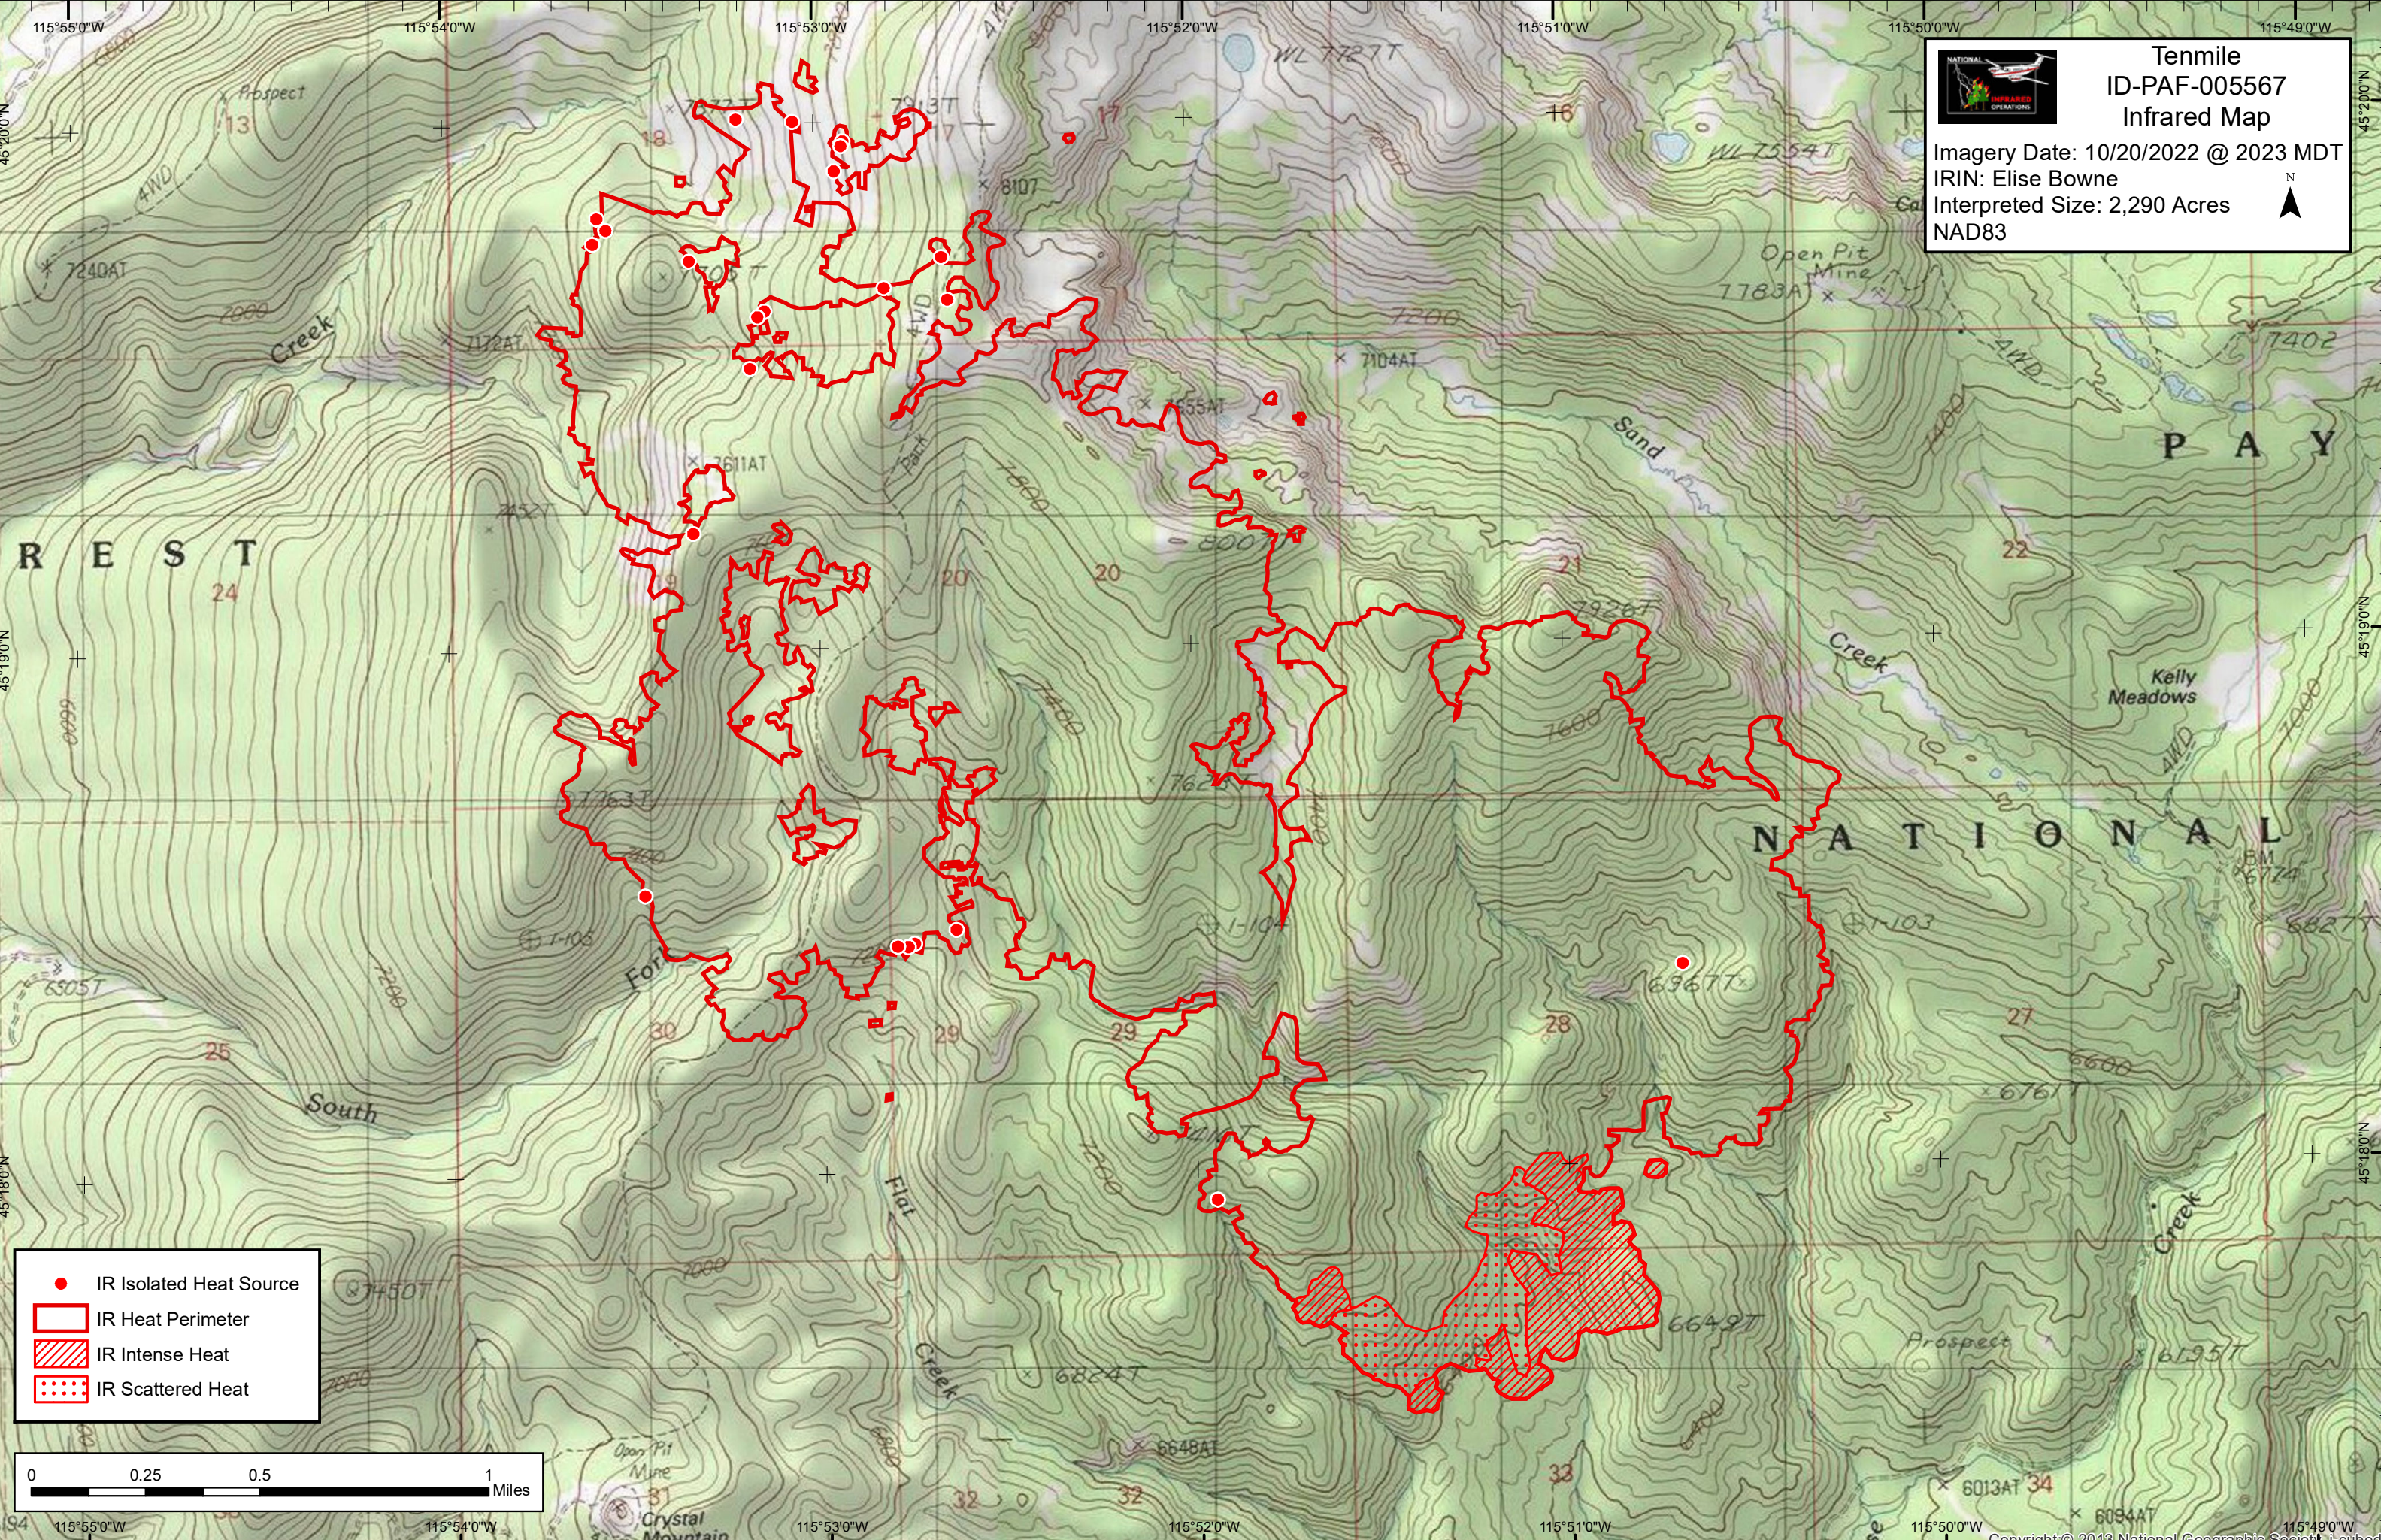

Tenmile  
ID-PAF-005567  
Infrared Map

Imagery Date: 10/20/2022 @ 2023 MDT  
IRIN: Elise Bowne  
Interpreted Size: 2,290 Acres  
NAD83

- IR Isolated Heat Source
- IR Heat Perimeter
- IR Intense Heat
- IR Scattered Heat