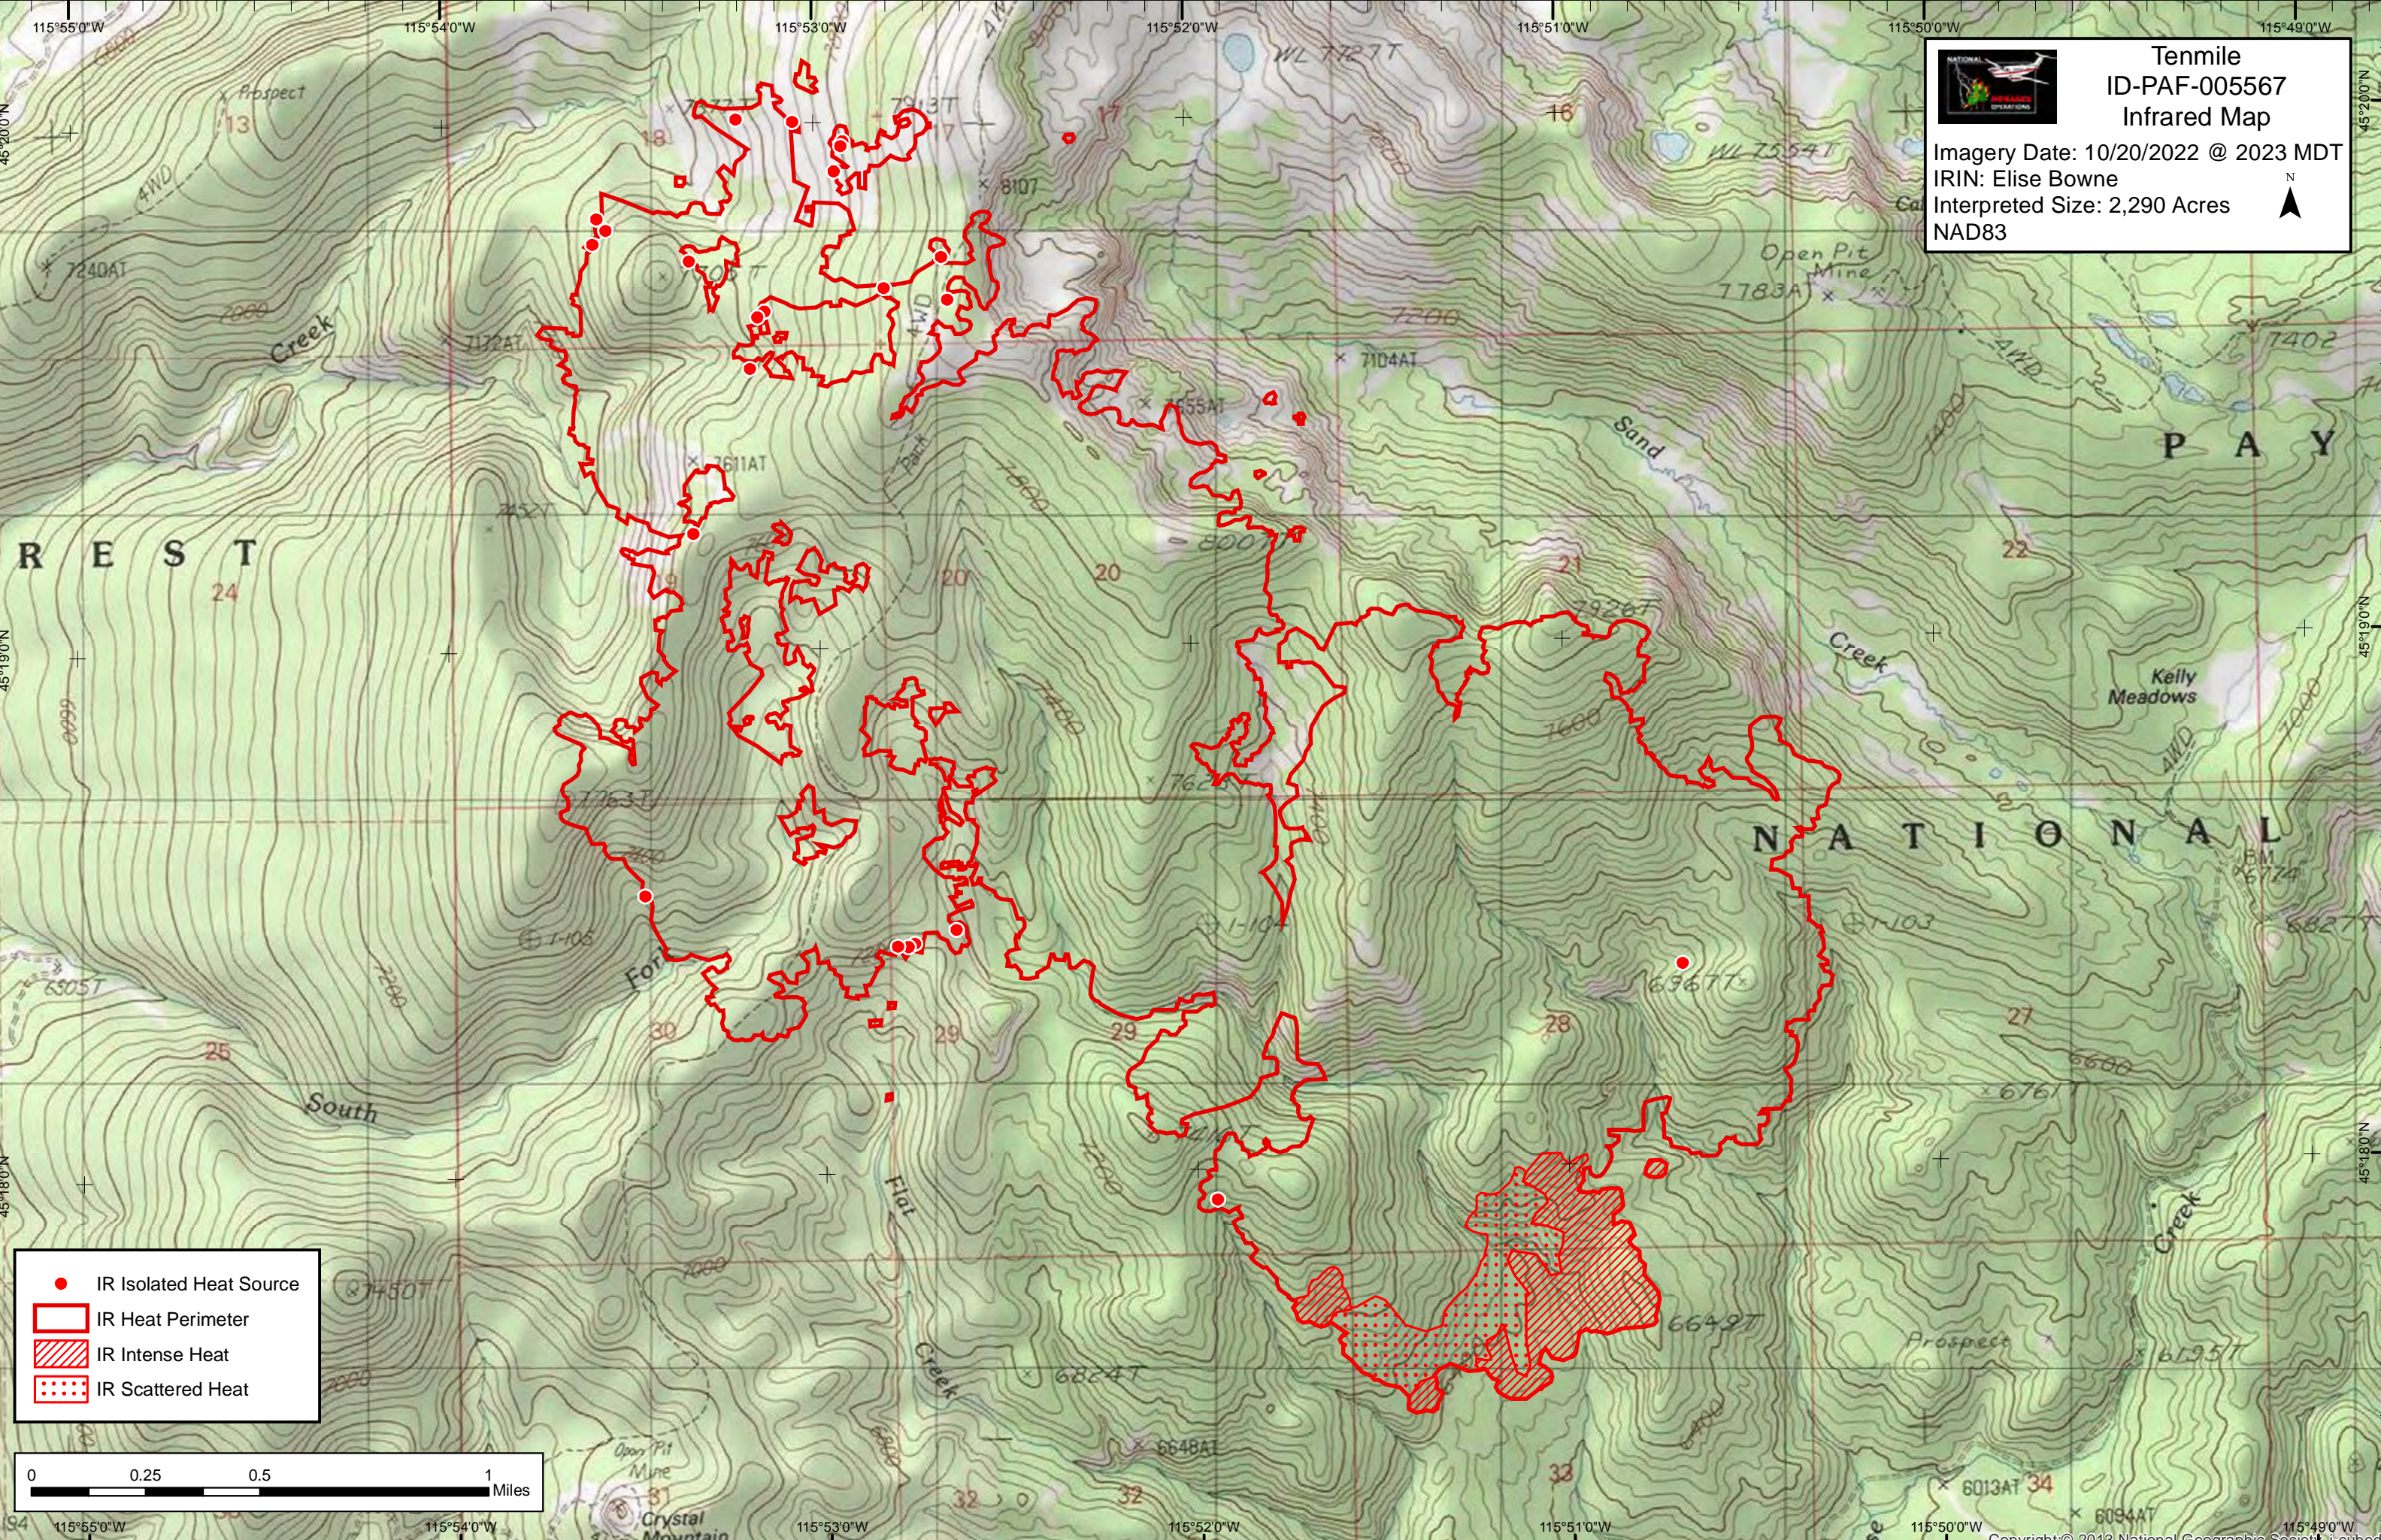

Tenmile
ID-PAF-005567
Infrared Map

Imagery Date: 10/20/2022 @ 2023 MDT
IRIN: Elise Bowne
Interpreted Size: 2,290 Acres
NAD83

- IR Isolated Heat Source
- IR Heat Perimeter
- IR Intense Heat
- IR Scattered Heat