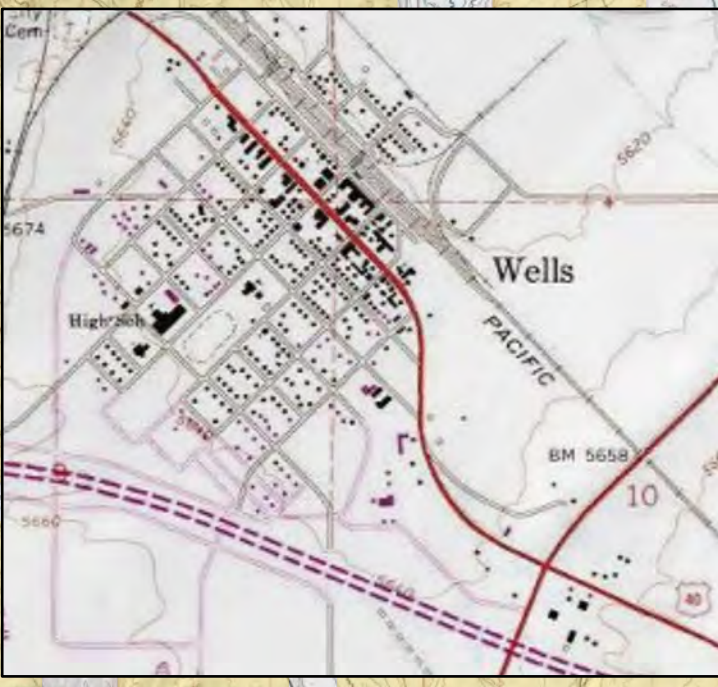

TRANSPORTATION

Wildcat
NVHTF010139
Ju, y 16, 2022 Day

Appx 14,214 acres at
07/16/2022 1400

-  Incident Command Post
-  Wildfire Daily Fire Perimeter

7/16/2022 1558
Acres from GPS Flight
North American 1983 Datum, LatLong Grid