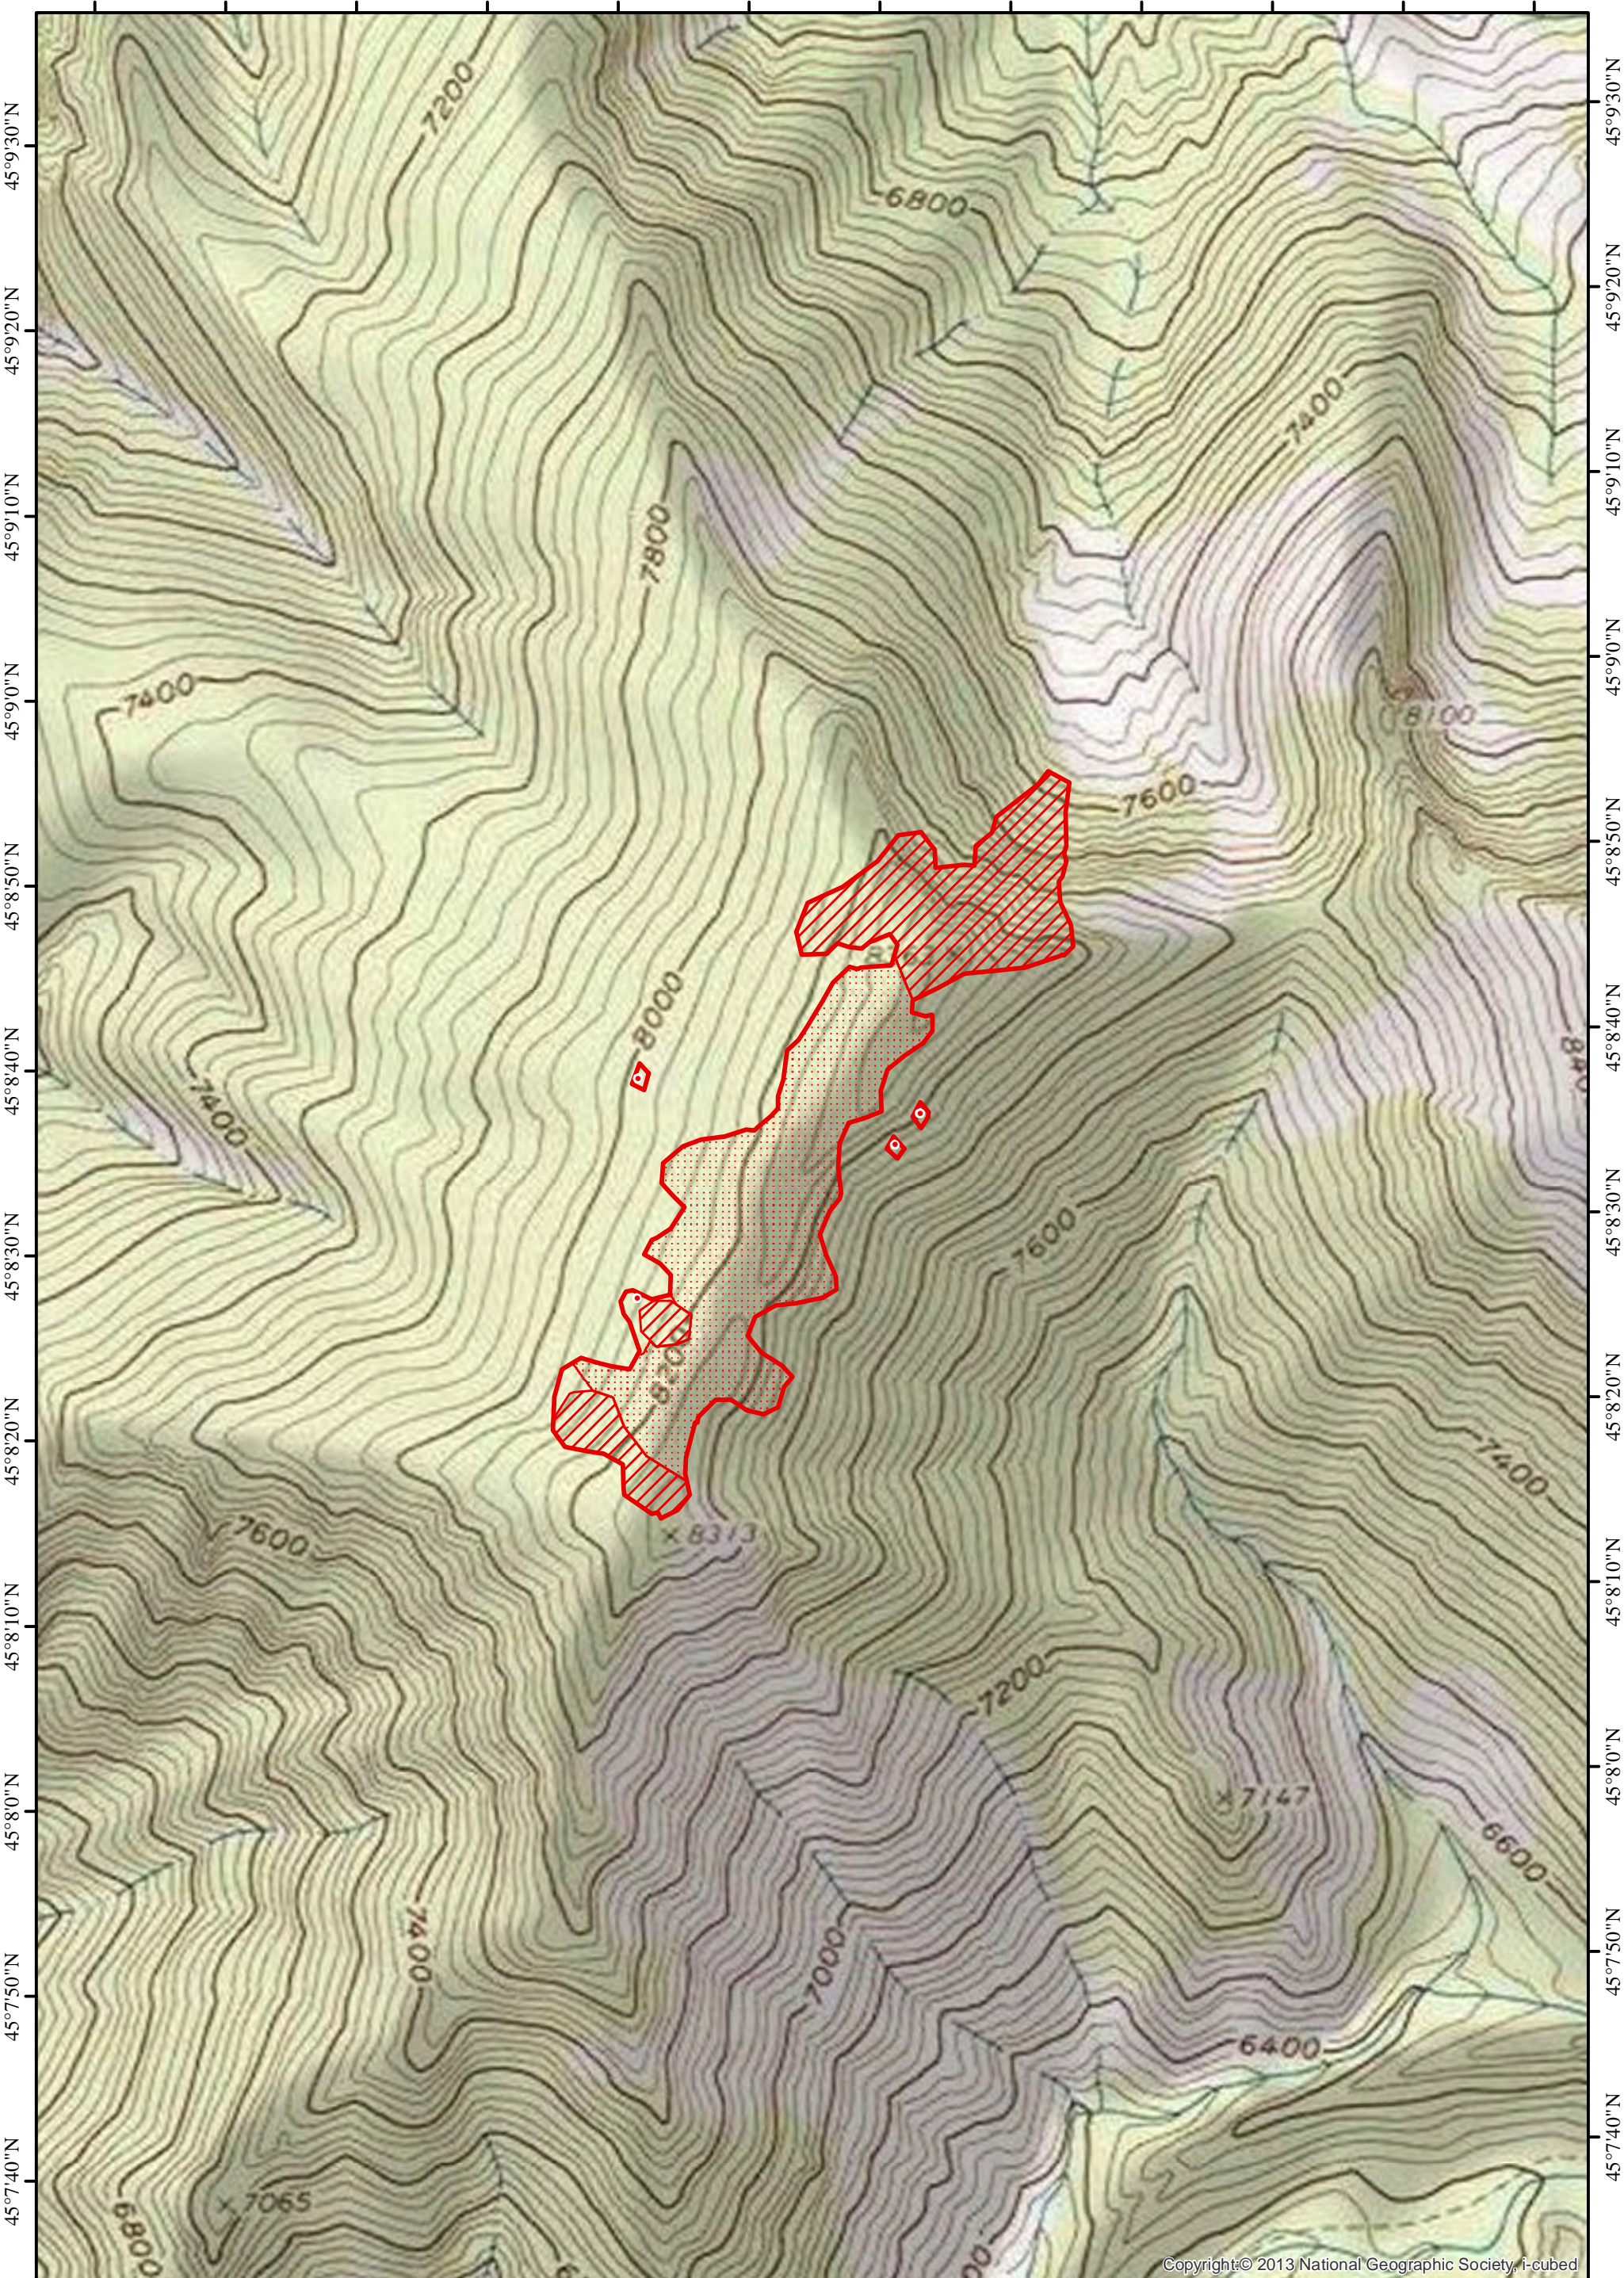

114°41'50"W 114°41'40"W 114°41'30"W 114°41'20"W 114°41'10"W 114°41'0"W 114°40'50"W 114°40'40"W 114°40'30"W 114°40'20"W 114°40'10"W 114°40'0"W

Copyright © 2013 National Geographic Society, i-cubed

114°41'50"W 114°41'40"W 114°41'30"W 114°41'20"W 114°41'10"W 114°41'0"W 114°40'50"W 114°40'40"W 114°40'30"W 114°40'20"W 114°40'10"W

INFRARED MAP
WOLF FANG
ID-SCF-022091
 Infrared (Interpreted) Acres: 72
 July 16, 2022 @ 2146 MDT

IRIN: Cheron Ferland
 Duluth, MN
 Nad 83 UTM Zone 11

- Isolated Heat
- ⊞ Heat Perimeter
- ⊞ Intense Heat
- ⊞ Scattered Heat