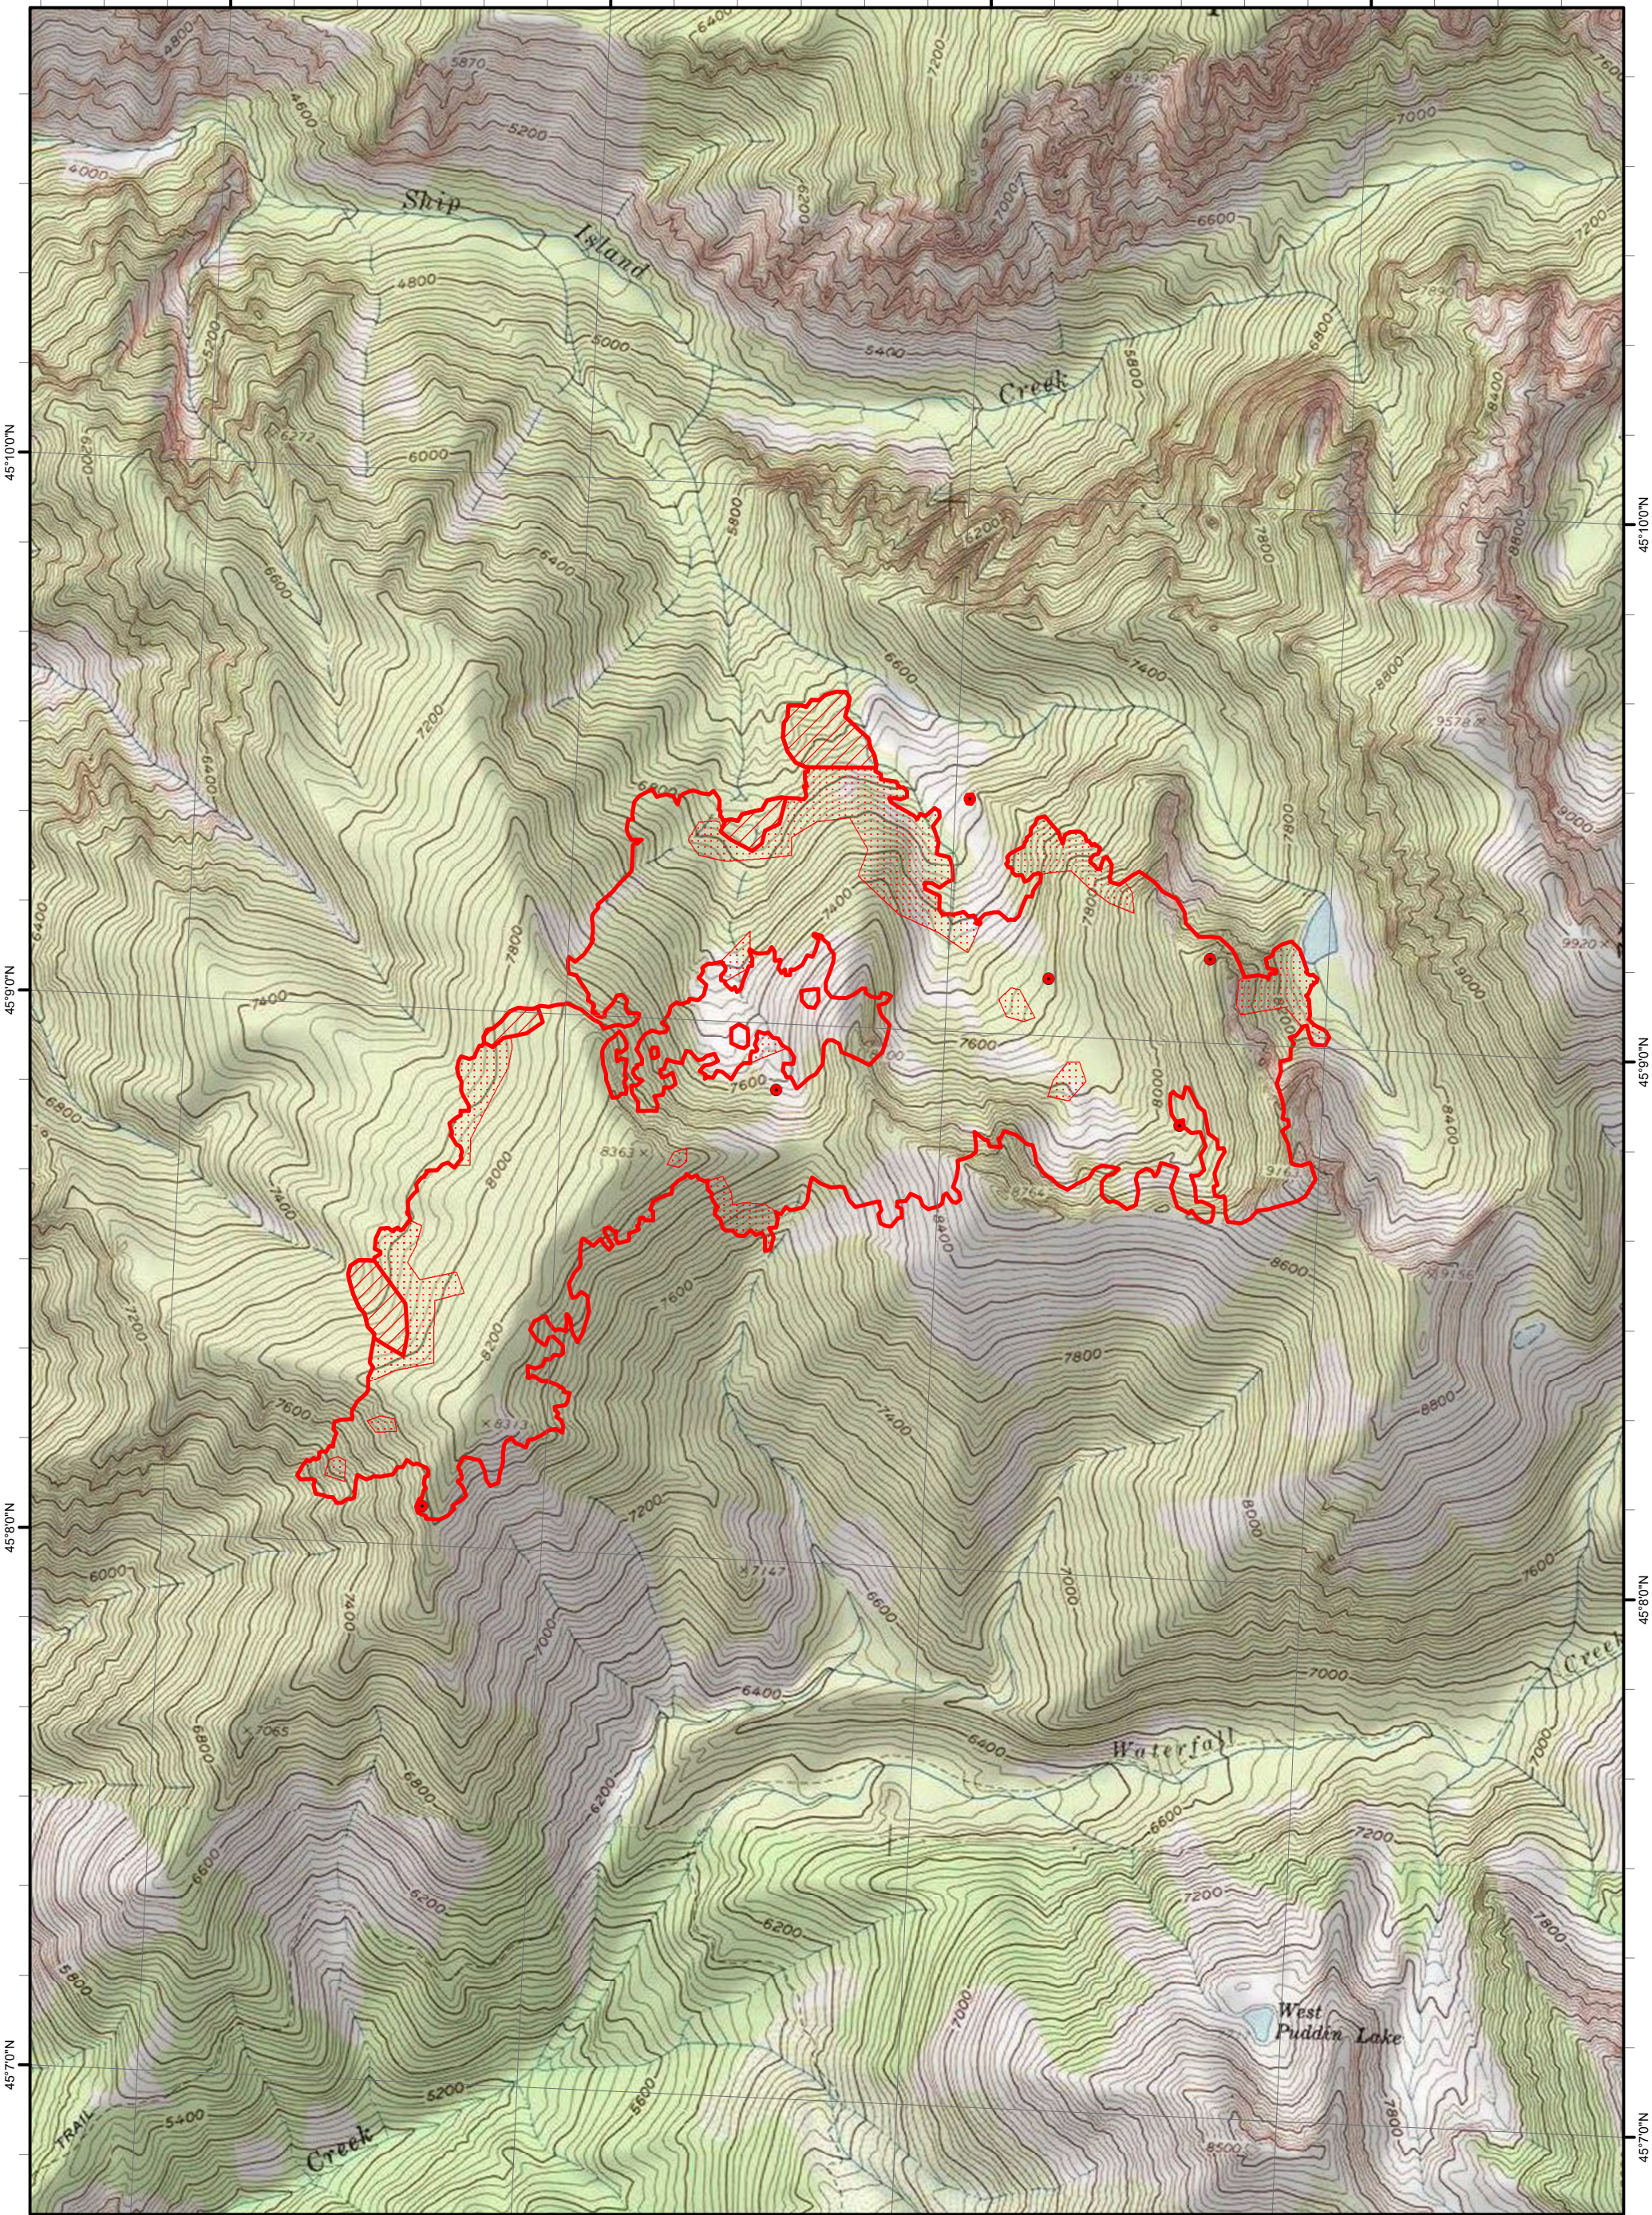

114°42'0"W

114°41'0"W

114°40'0"W

114°39'0"W

45°10'0"N

45°9'0"N

45°8'0"N

45°7'0"N

45°10'0"N

45°9'0"N

45°8'0"N

45°7'0"N

114°42'0"W

114°41'0"W

114°40'0"W

114°39'0"W

Wolf Fang
 ID-SCF-022091
 Infrared Heat Sources

8/04/2022 2144 hrs MDT
 904 Interpreted Acres

Print Date: 8/05/2022
 IRIN: Nate Yorgason

Legend

-  08/04/2022 2144 Wolf Fang IR Heat Perimeter
-  Intense Heat
-  Scattered Heat
-  Isolated Heat Sources