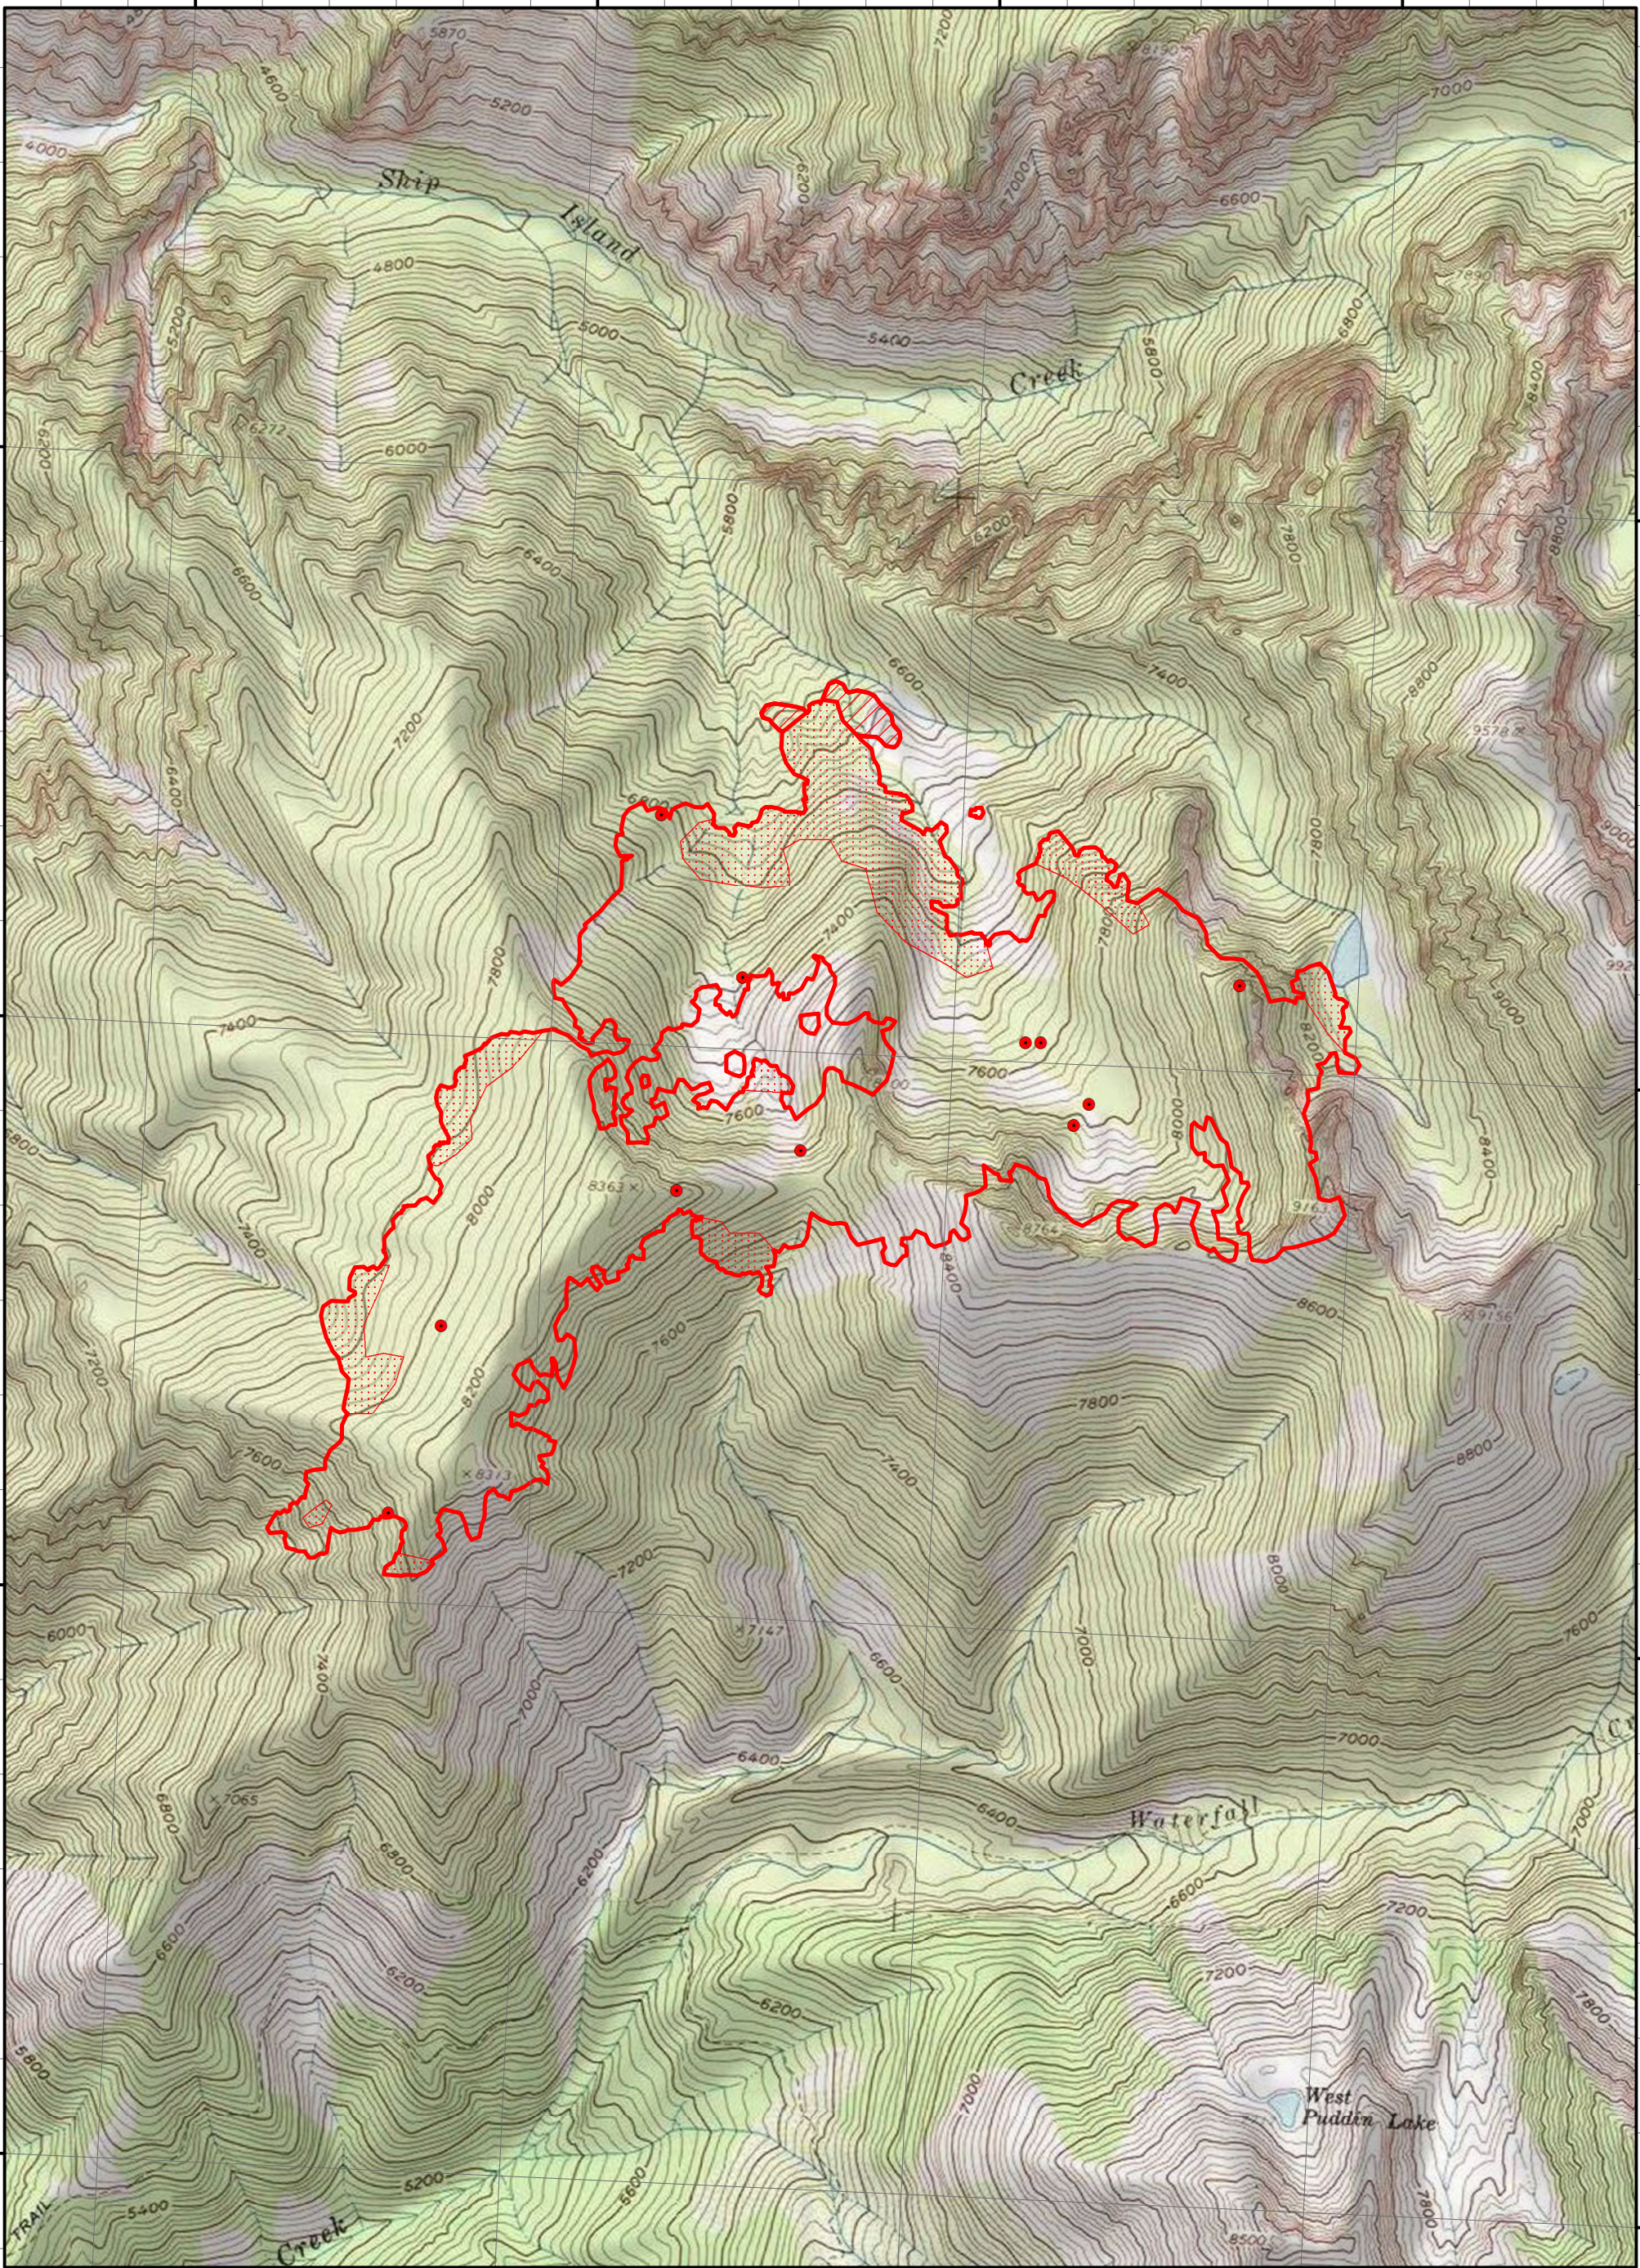

114°42'0"W

114°41'0"W

114°40'0"W

114°39'0"W

45°10'0"N

45°9'0"N

45°8'0"N

45°7'0"N

45°10'0"N

45°9'0"N

45°8'0"N

45°7'0"N

114°42'0"W

114°41'0"W

114°40'0"W

114°39'0"W

Wolf Fang
 ID-SCF-022091
 Infrared Heat Sources

8/05/2022 2107 hrs MDT
 916 Interpreted Acres

Print Date: 8/06/2022
 IRIN: Nate Yorgason

Legend

-  08/05/2022 2107 Wolf Fang IR Heat Perimeter
-  Intense Heat
-  Scattered Heat
-  Isolated Heat Sources