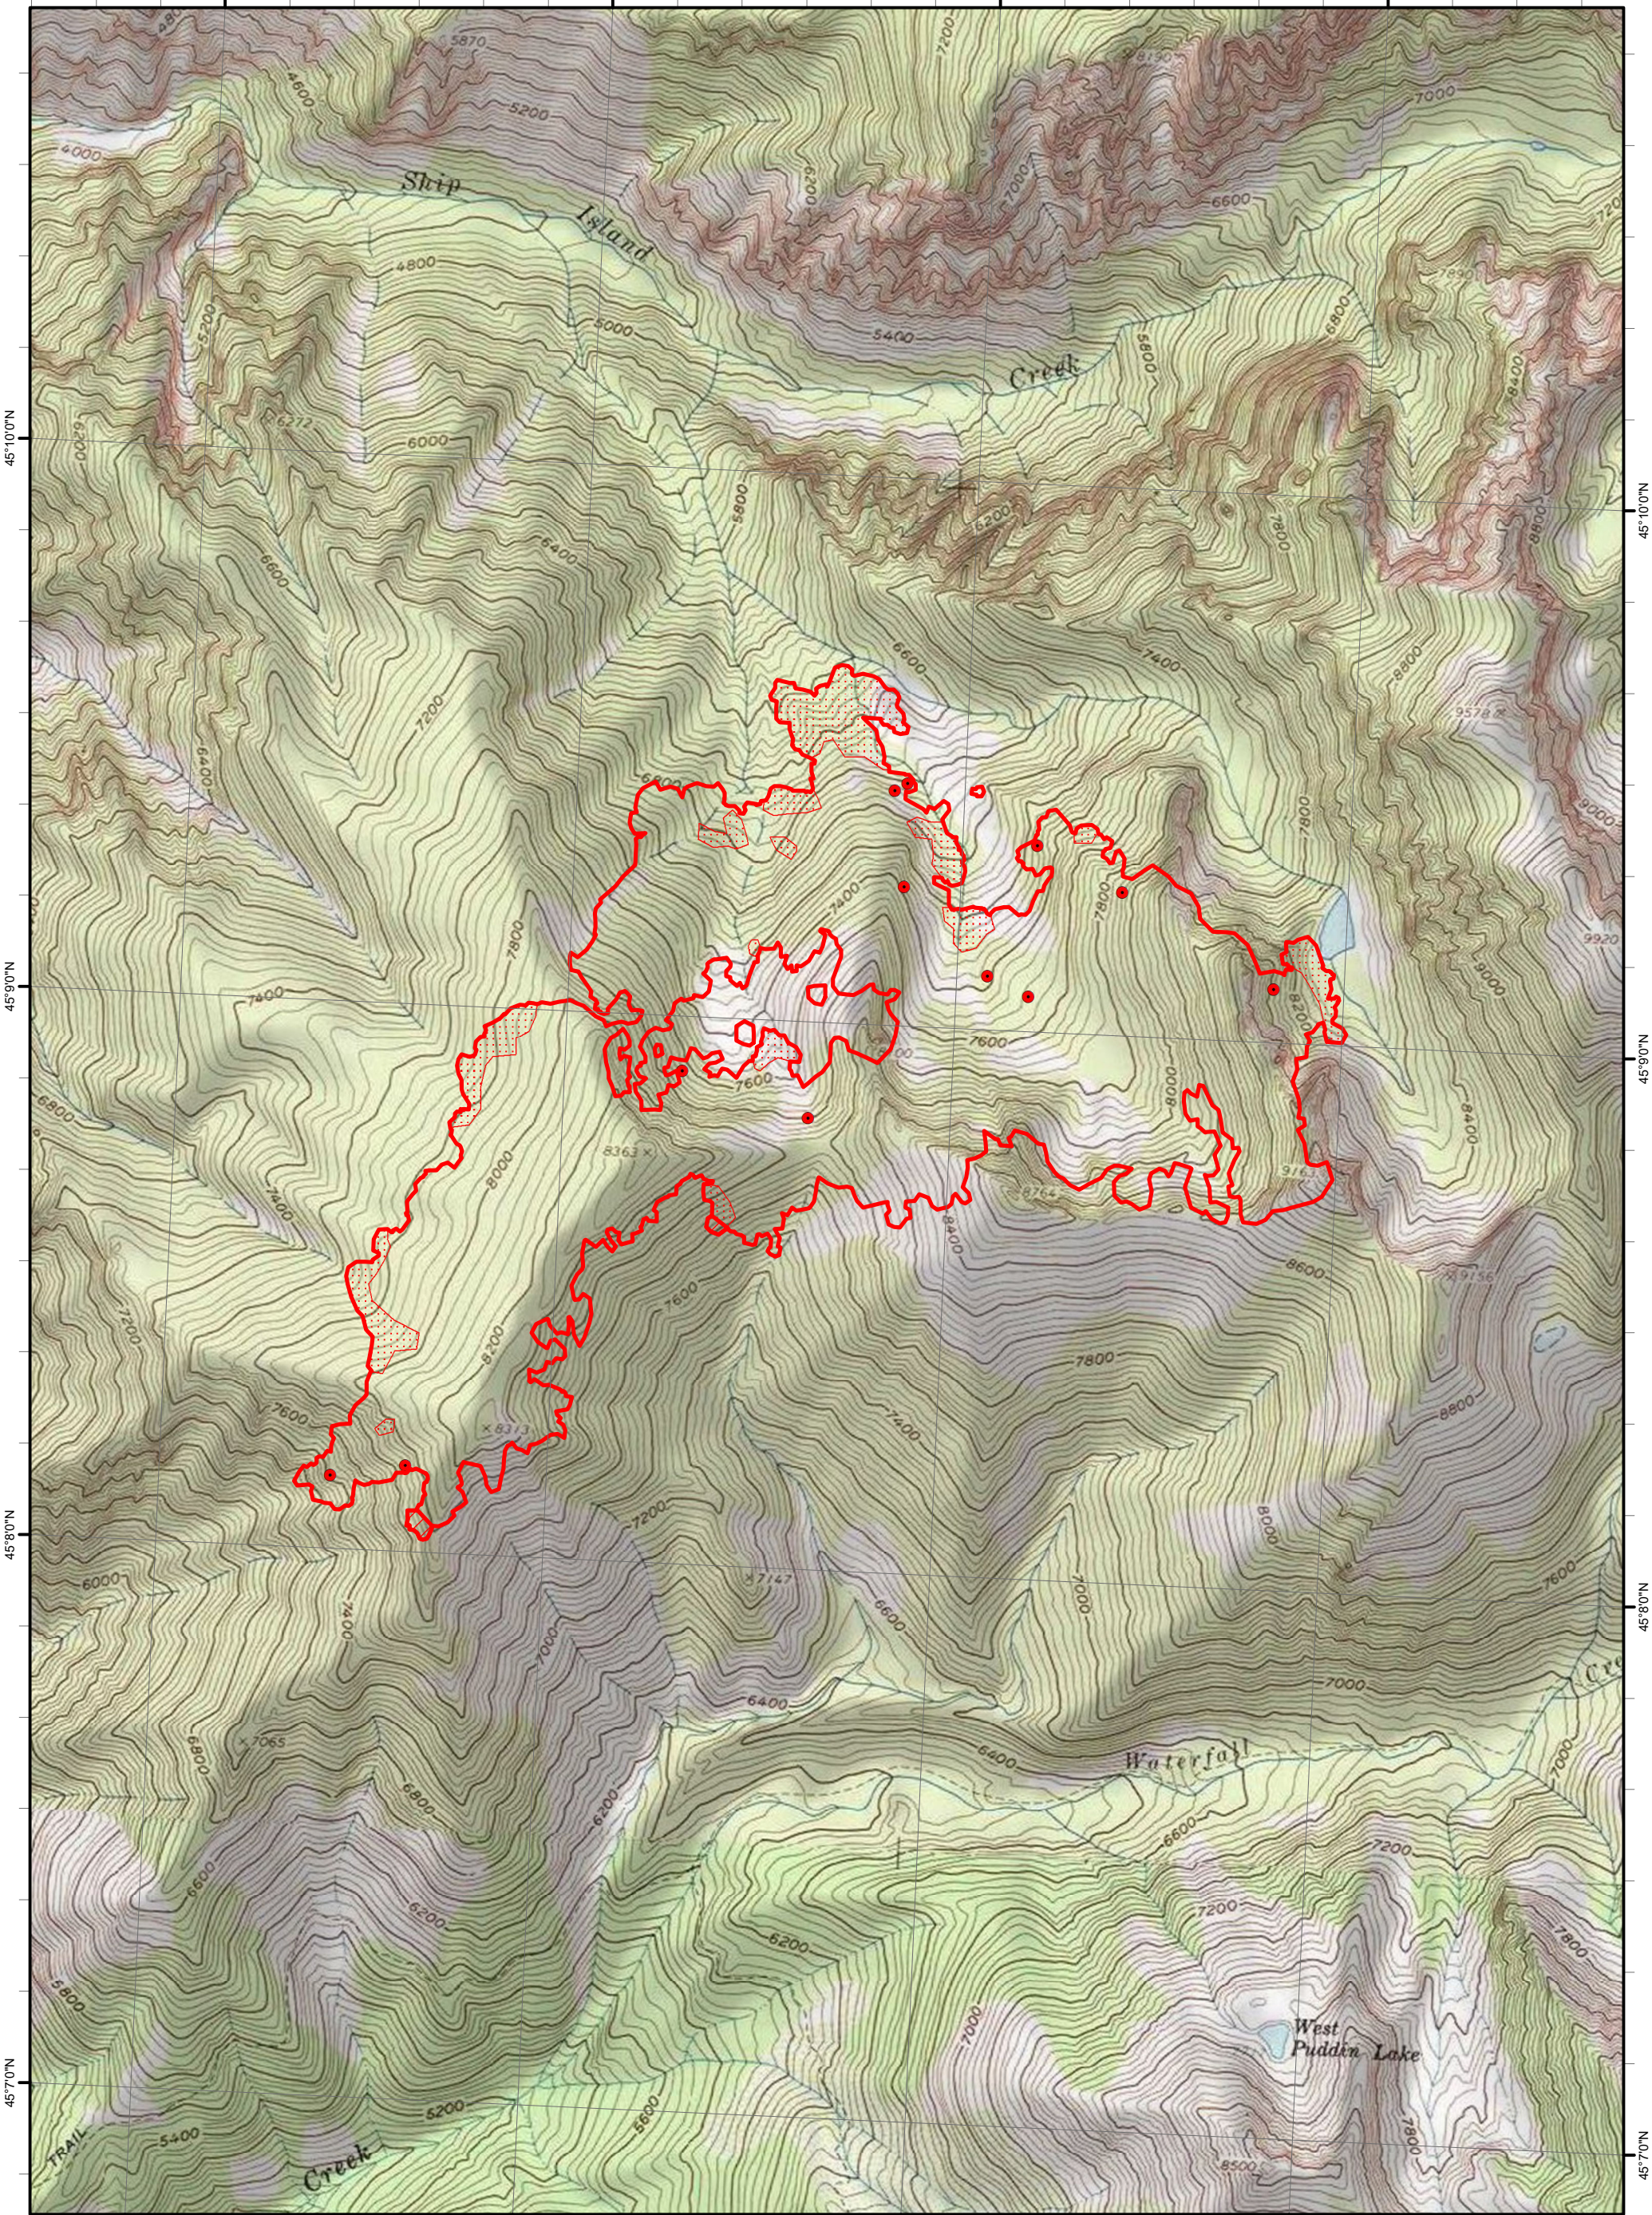

114°42'0"W

114°41'0"W

114°40'0"W

114°39'0"W

45°10'0"N

45°9'0"N

45°8'0"N

45°7'0"N

45°10'0"N

45°9'0"N

45°8'0"N

45°7'0"N

114°42'0"W

114°41'0"W

114°40'0"W

114°39'0"W

**Wolf Fang**  
 ID-SCF-022091  
 Infrared Heat Sources

8/06/2022 2210 hrs MDT  
 920 Interpreted Acres

Print Date: 8/07/2022  
 IRIN: Nate Yorgason

**Legend**

-  08/06/2022 2210 Wolf Fang IR Heat Perimeter
-  Intense Heat
-  Scattered Heat
-  Isolated Heat Sources