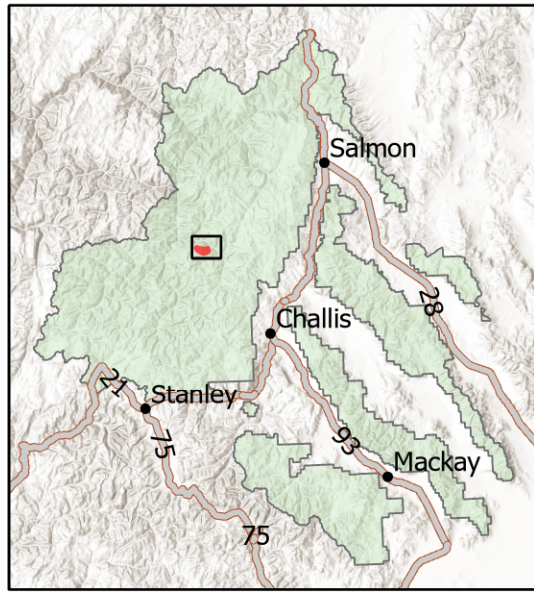

WOODTICK

EVACUATION TRIGGERS

ID-SCF-022097
7/24/2022

est. 1434 acres on
07/23/2022 2233

Woodtick Fire
InciWeb

- Frank Church Wilderness
- Forest Service
- Evacuation Triggers
- Ready
- Set
- Go

1 Miles