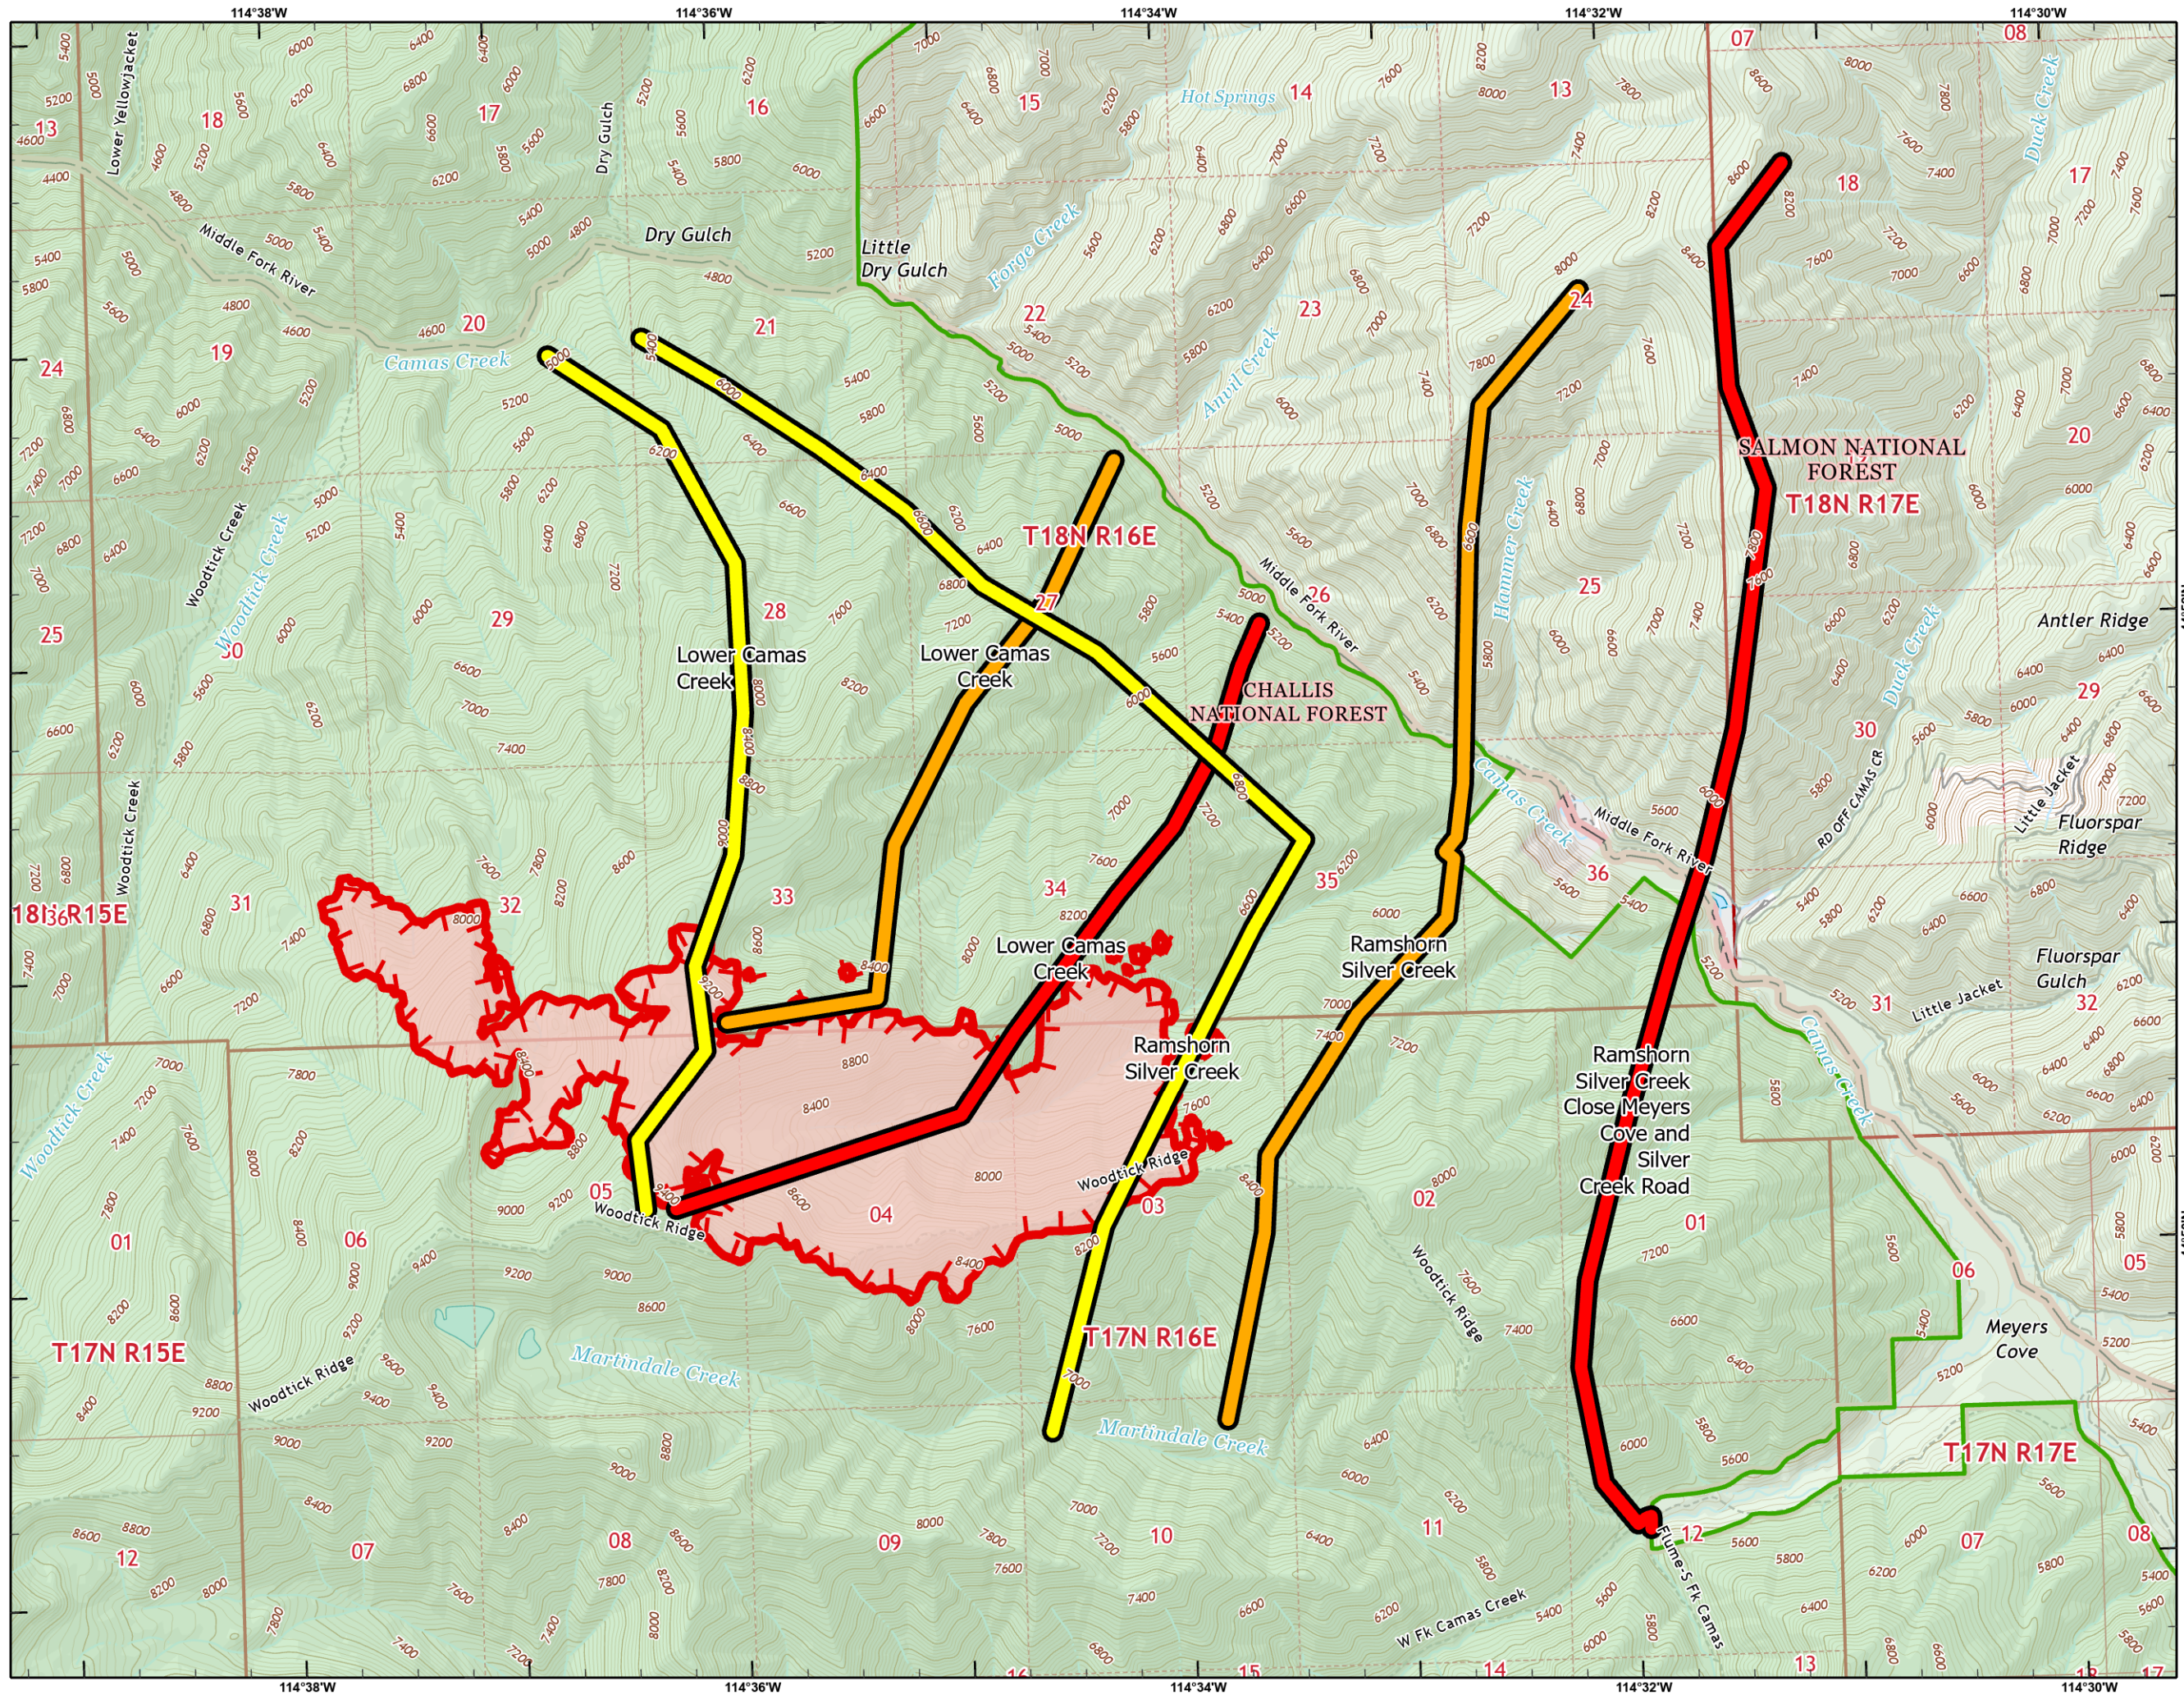

WOODTICK

EVACUATION TRIGGERS

ID-SCF-022097
7/24/2022

est. 1434 acres on
07/23/2022 2233

Woodtick Fire
InciWeb

- Frank Church Wilderness
- Forest Service
- Evacuation Triggers
- Ready
- Set
- Go

1 Miles