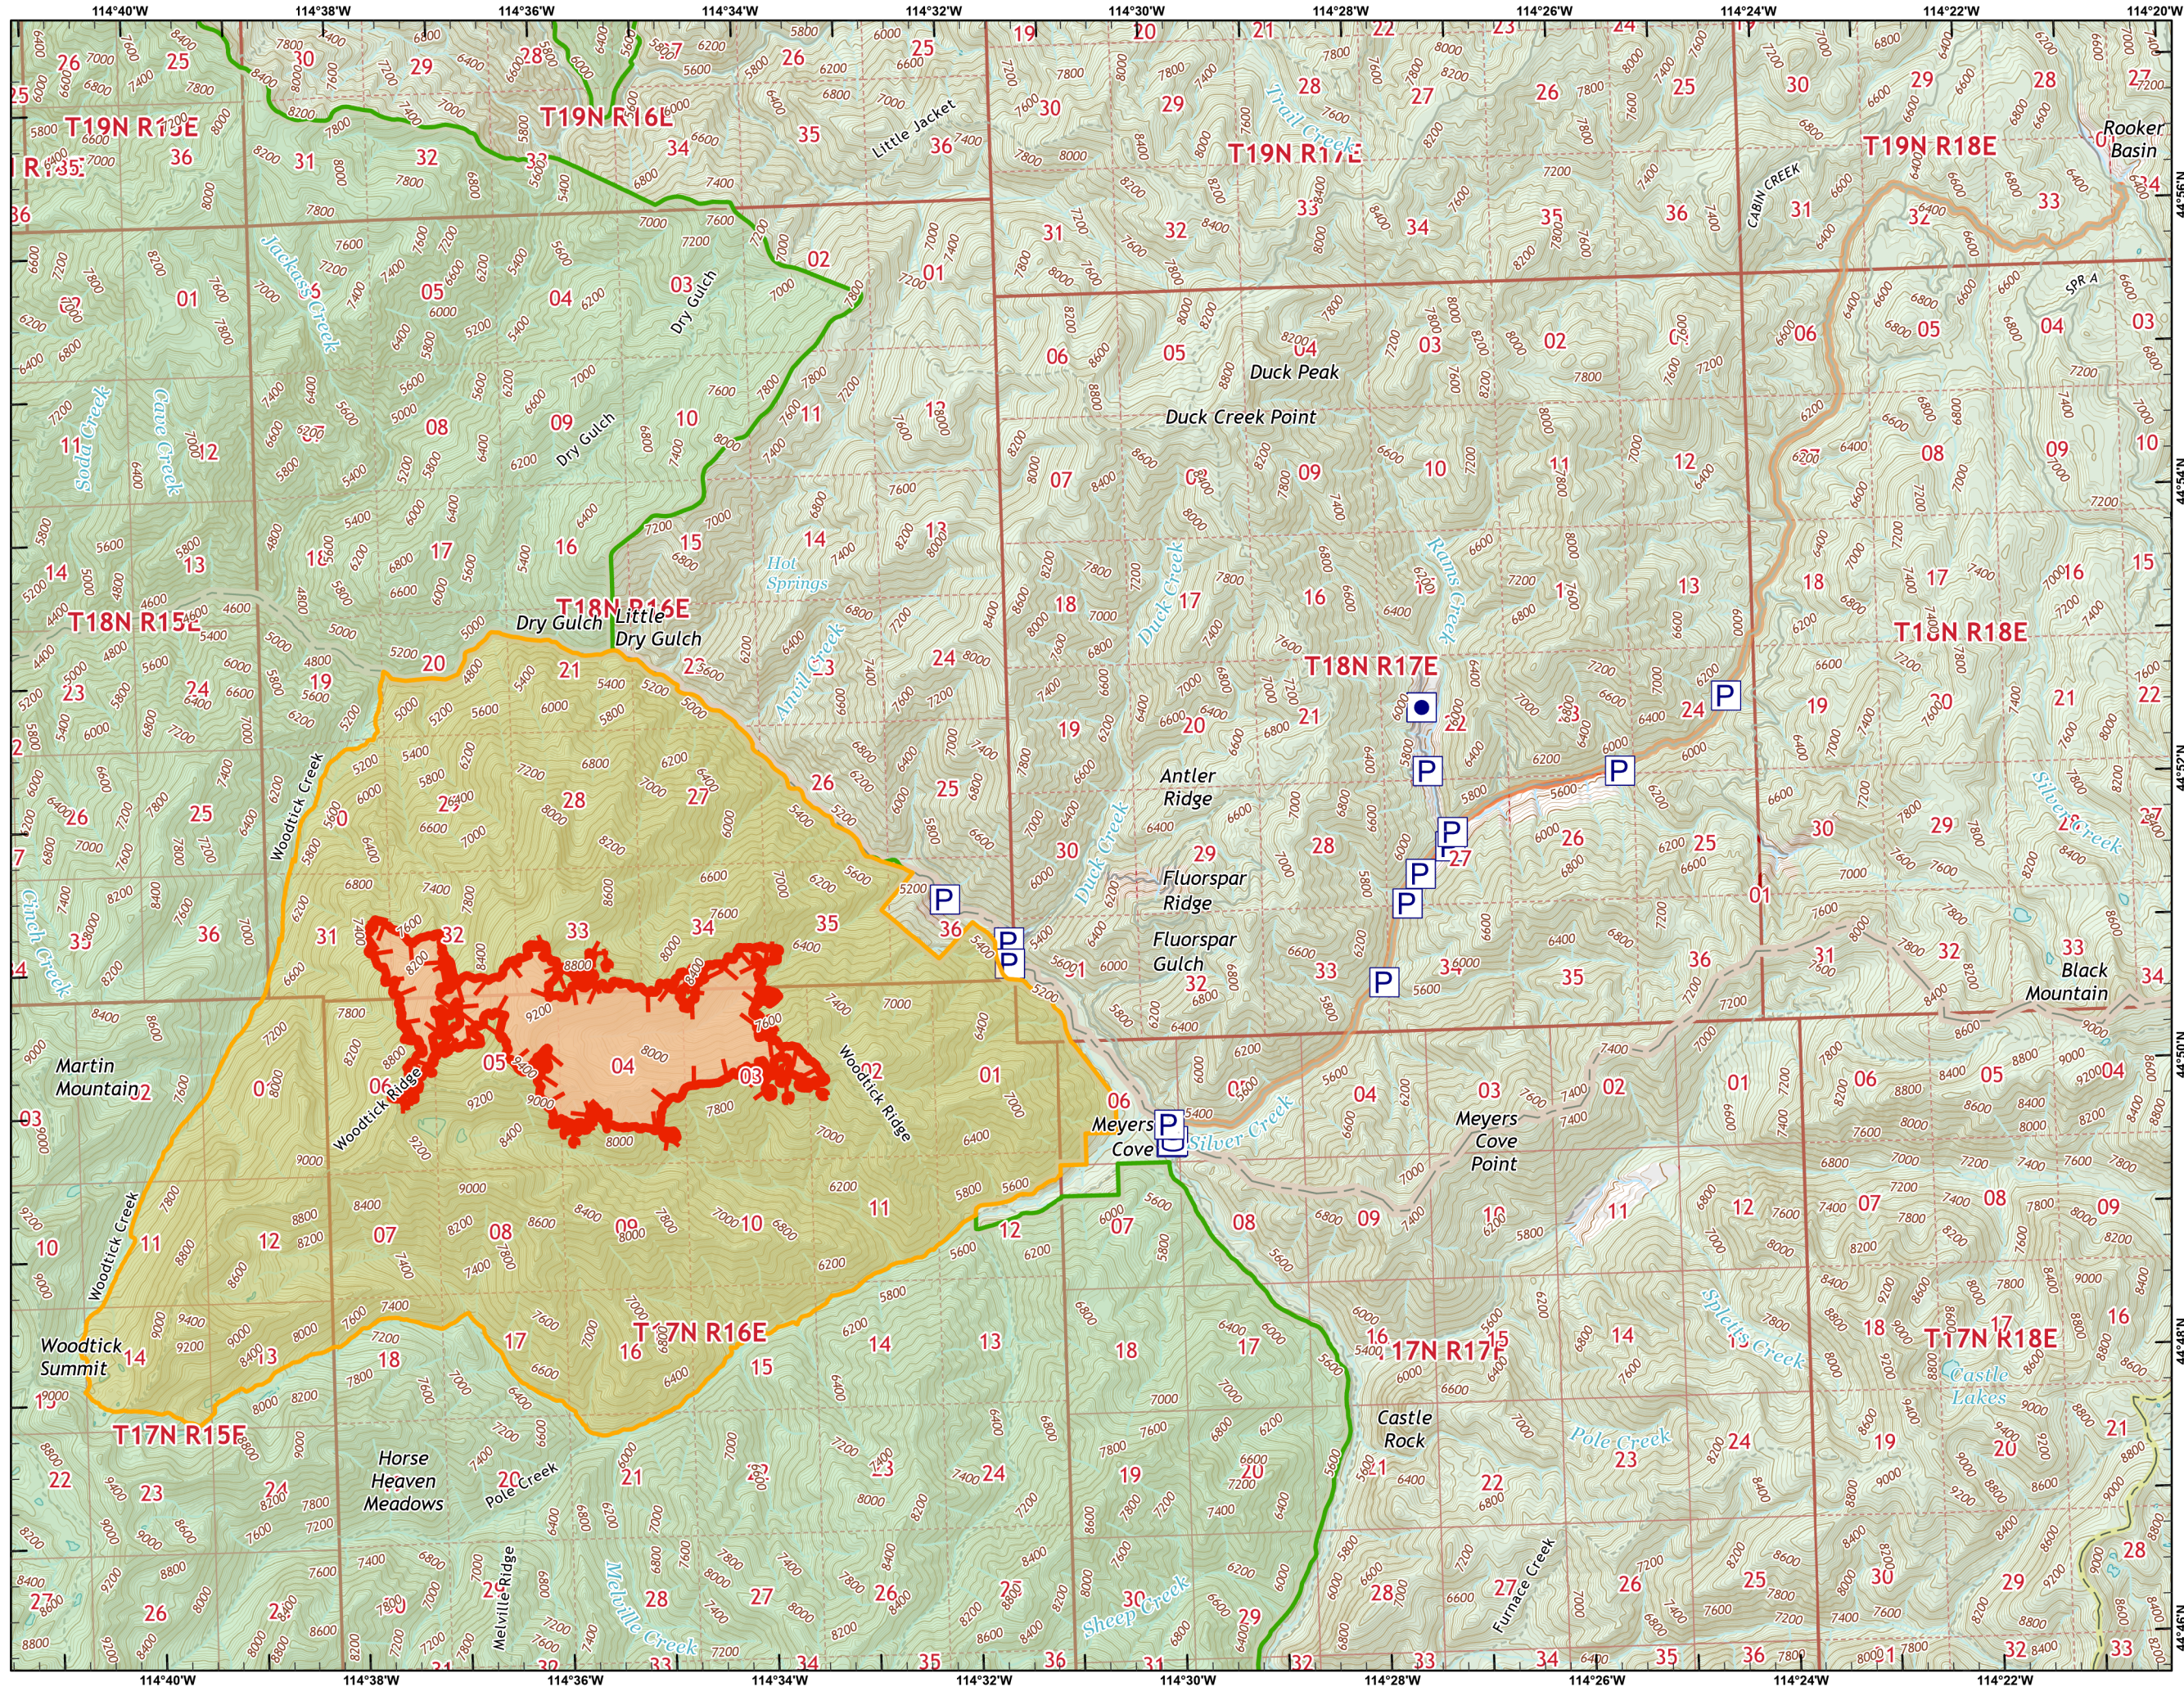

# WOODTICK

## CLOSURE AREA

ID-SCF-022097  
7/28/2022

est. 1814 acres on  
07/28/2022 0148

Woodtick Fire  
InciWeb

-  Road Closure
-  Closure Area
-  Frank Church Wilderness

1 Miles