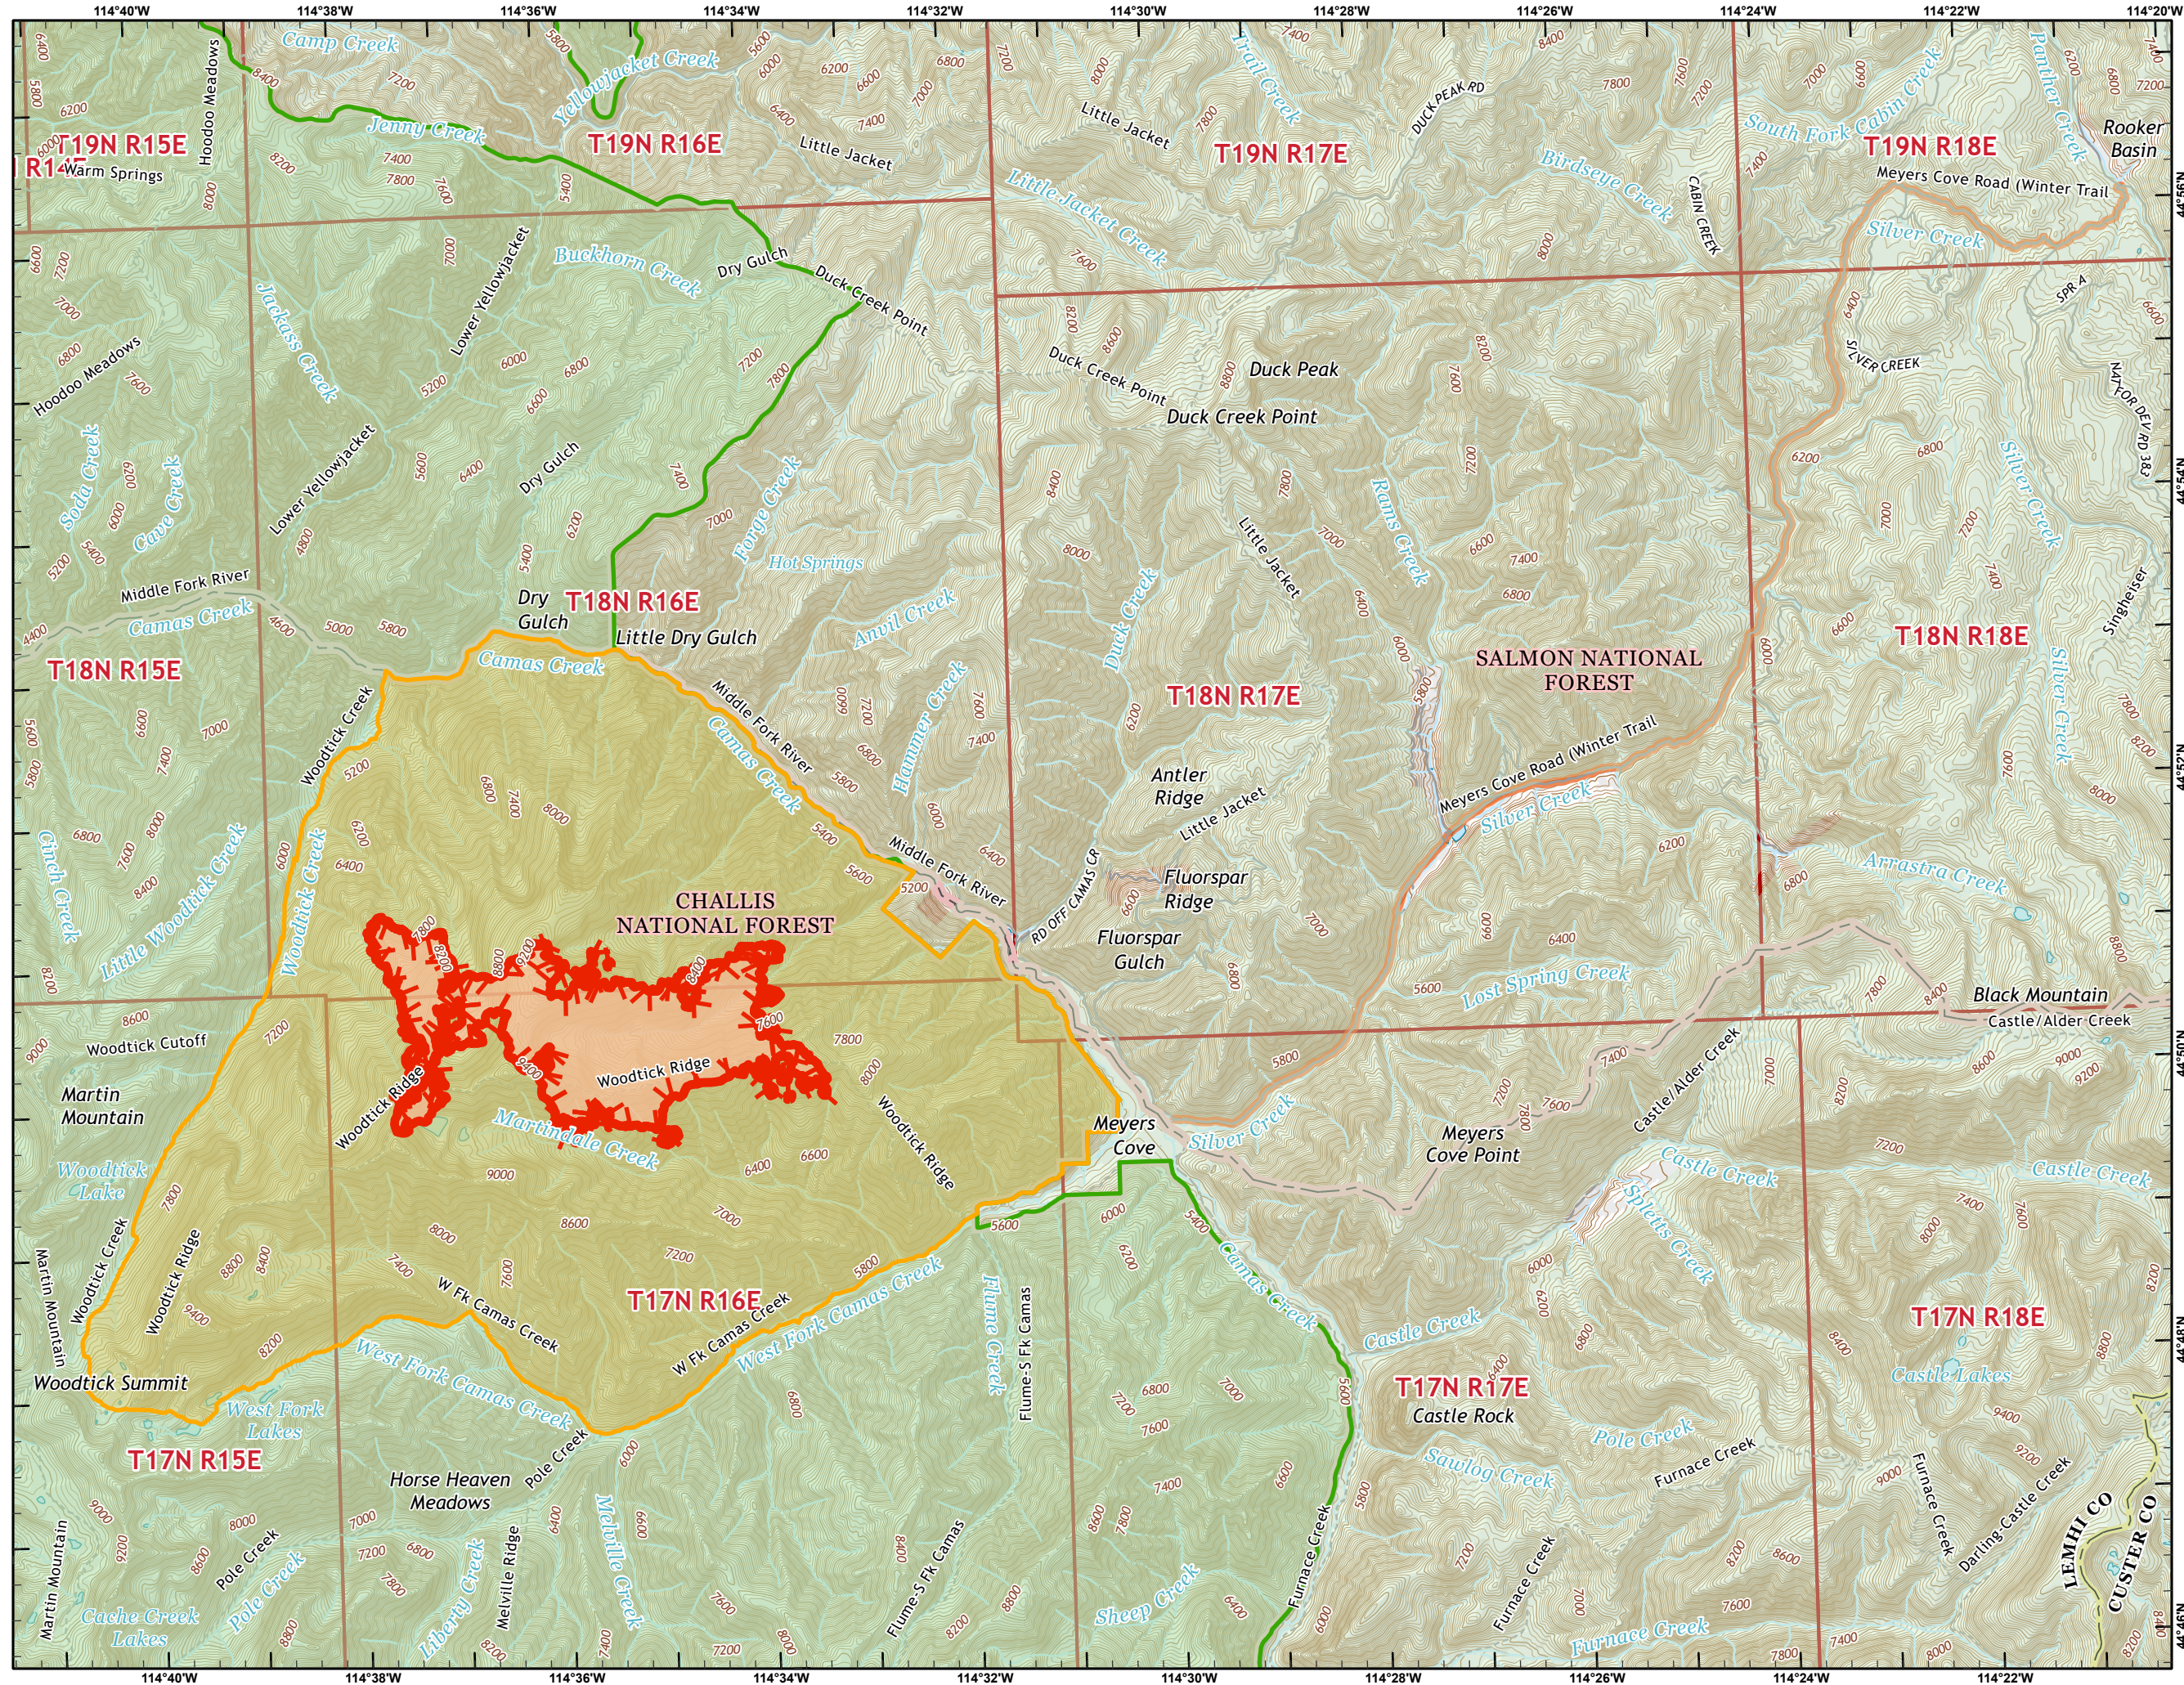

# WOODTICK

## CLOSURE AREA

ID-SCF-022097  
7/29/2022

est. 1902 acres on  
07/28/2022 0148

Woodtick Fire  
InciWeb

-  Road Closure
-  Closure Area
-  Frank Church Wilderness

1 Miles