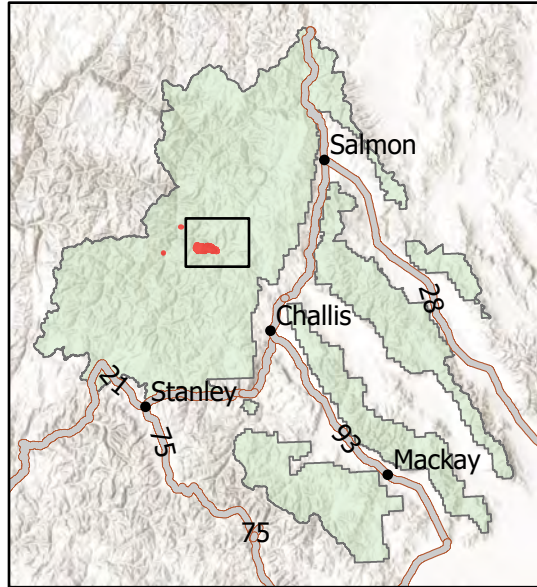

## CLOSURE AREA

**ID-SCF-022097**  
**7/31/2022**

est. 3,096 acres on  
07/30/2022 2158

Woodtick Fire  
InciWeb

-  Road Closure
-  Closure Area
-  Frank Church Wilderness

1 Miles