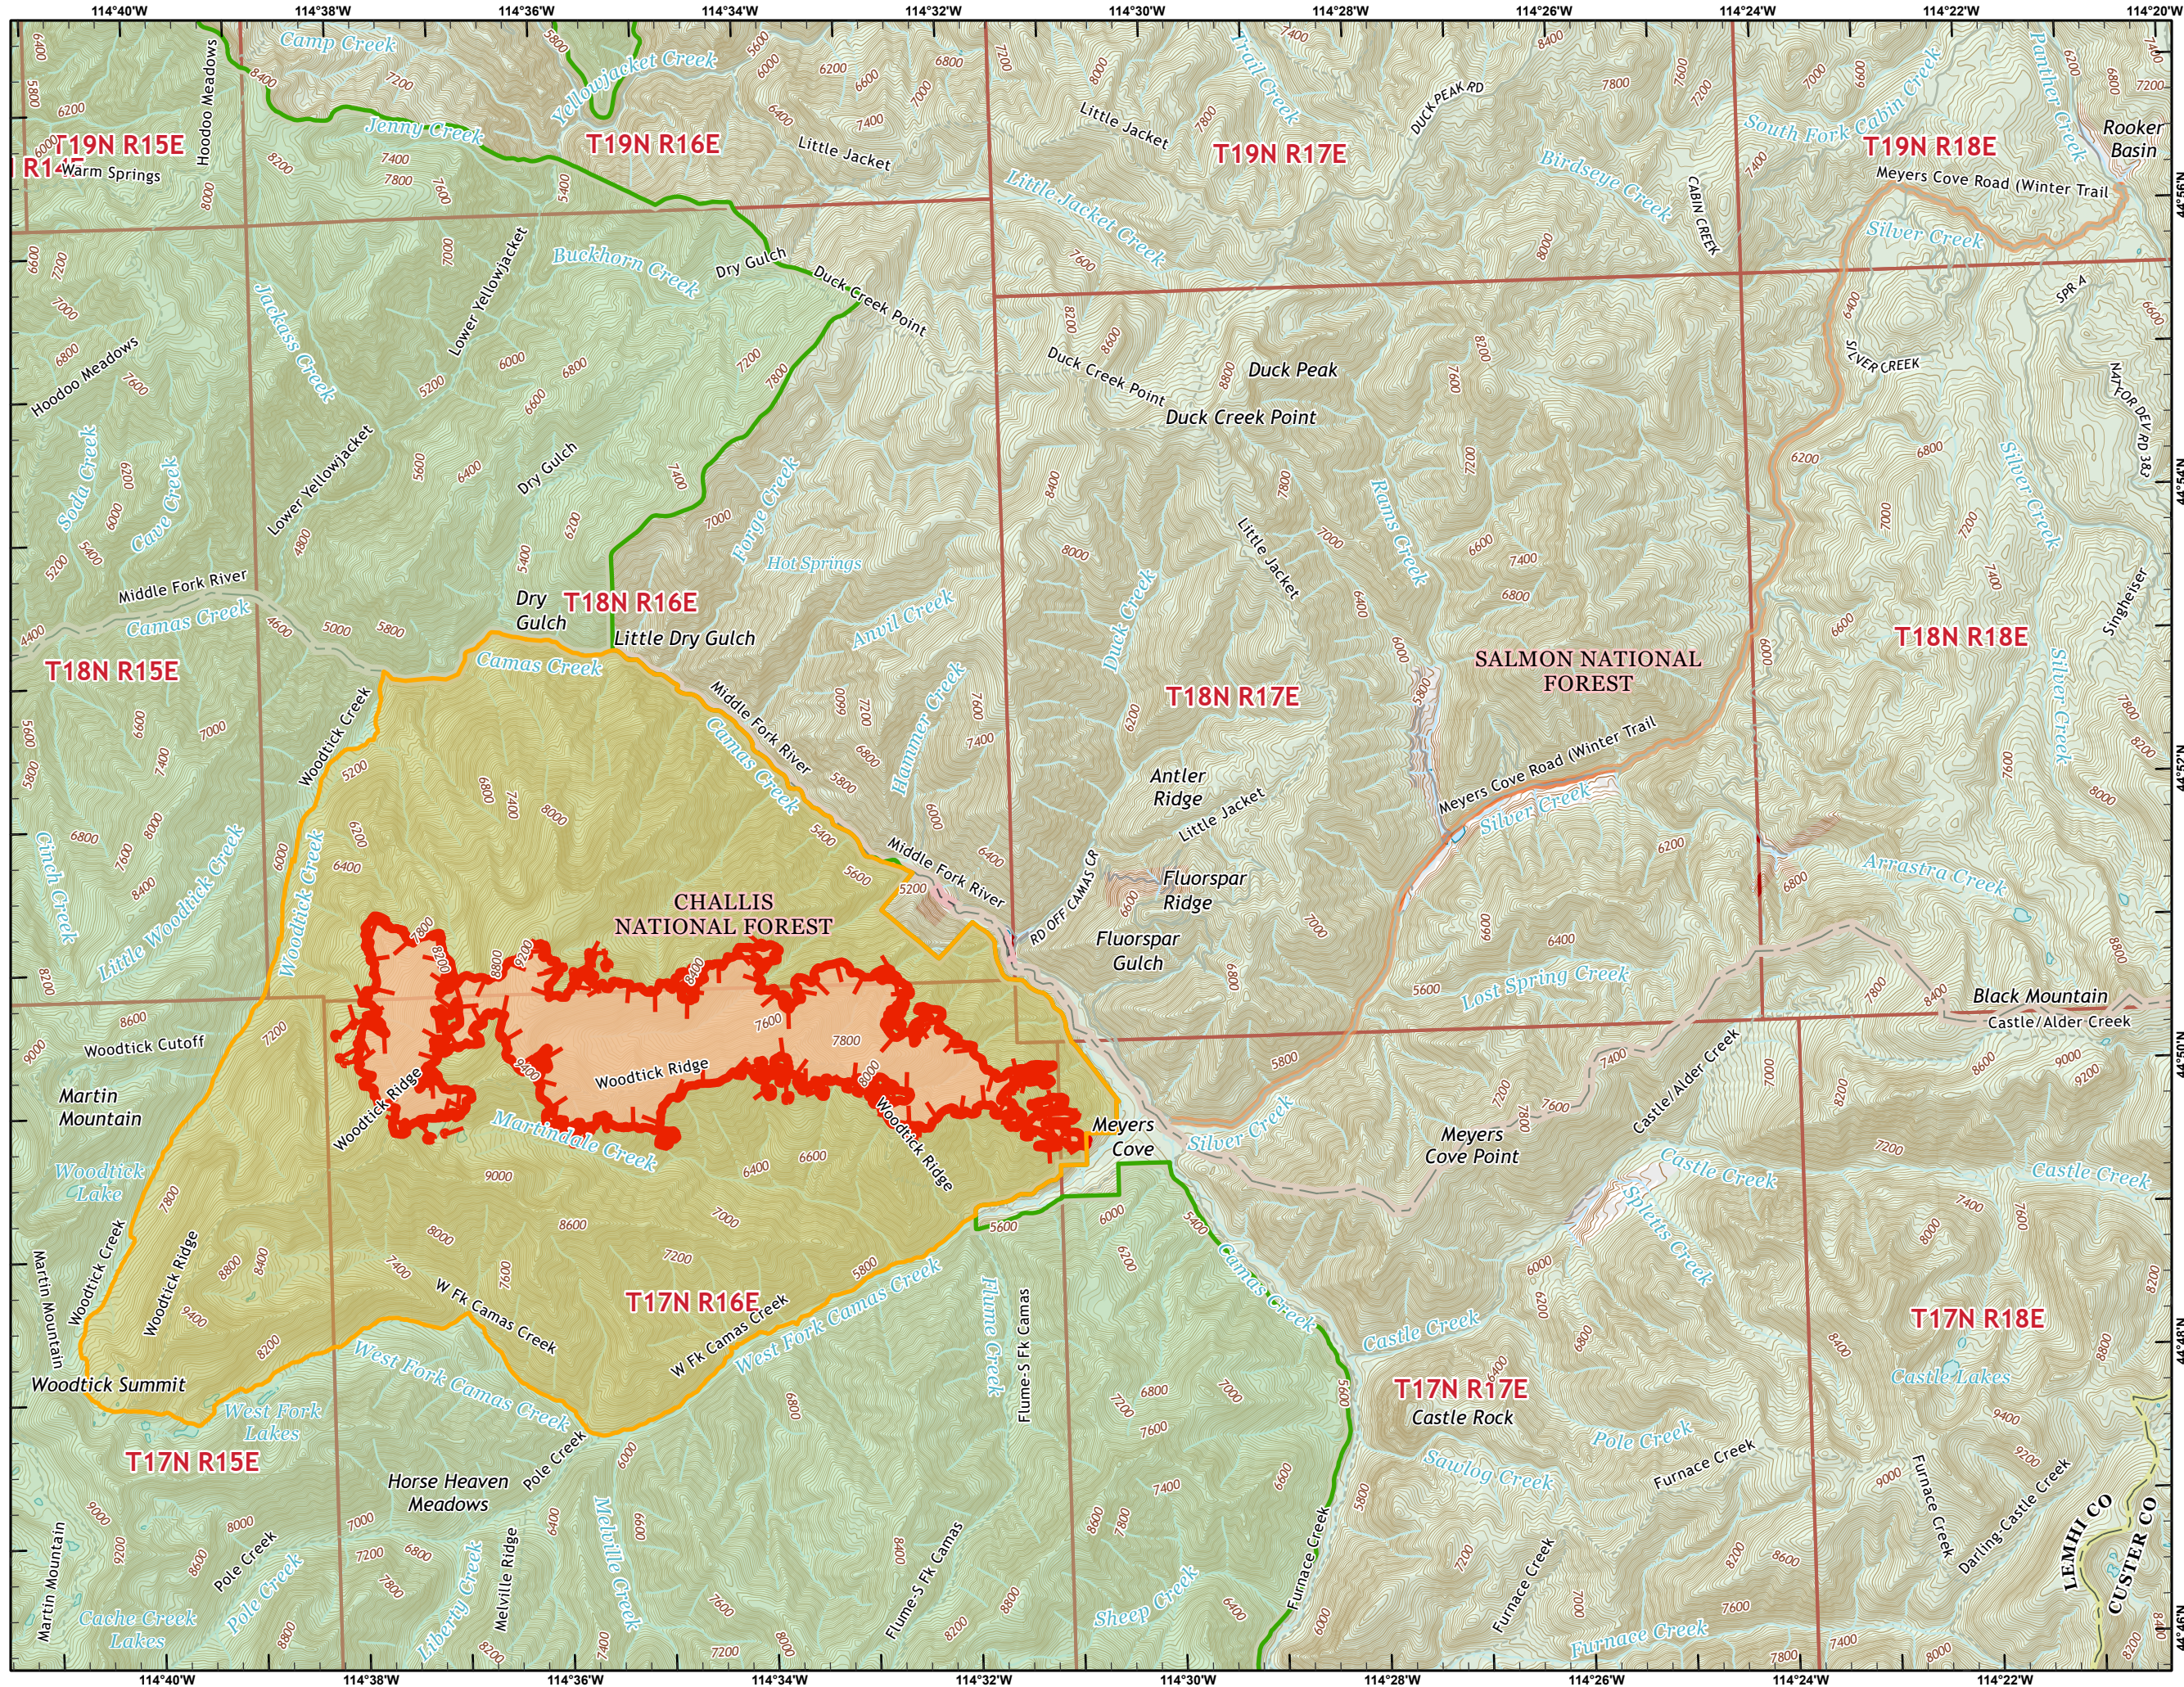

# WOODTICK

## CLOSURE AREA

**ID-SCF-022097**  
**7/31/2022**

est. 3,096 acres on  
07/30/2022 2158

Woodtick Fire  
InciWeb

-  Road Closure
-  Closure Area
-  Frank Church Wilderness

1 Miles