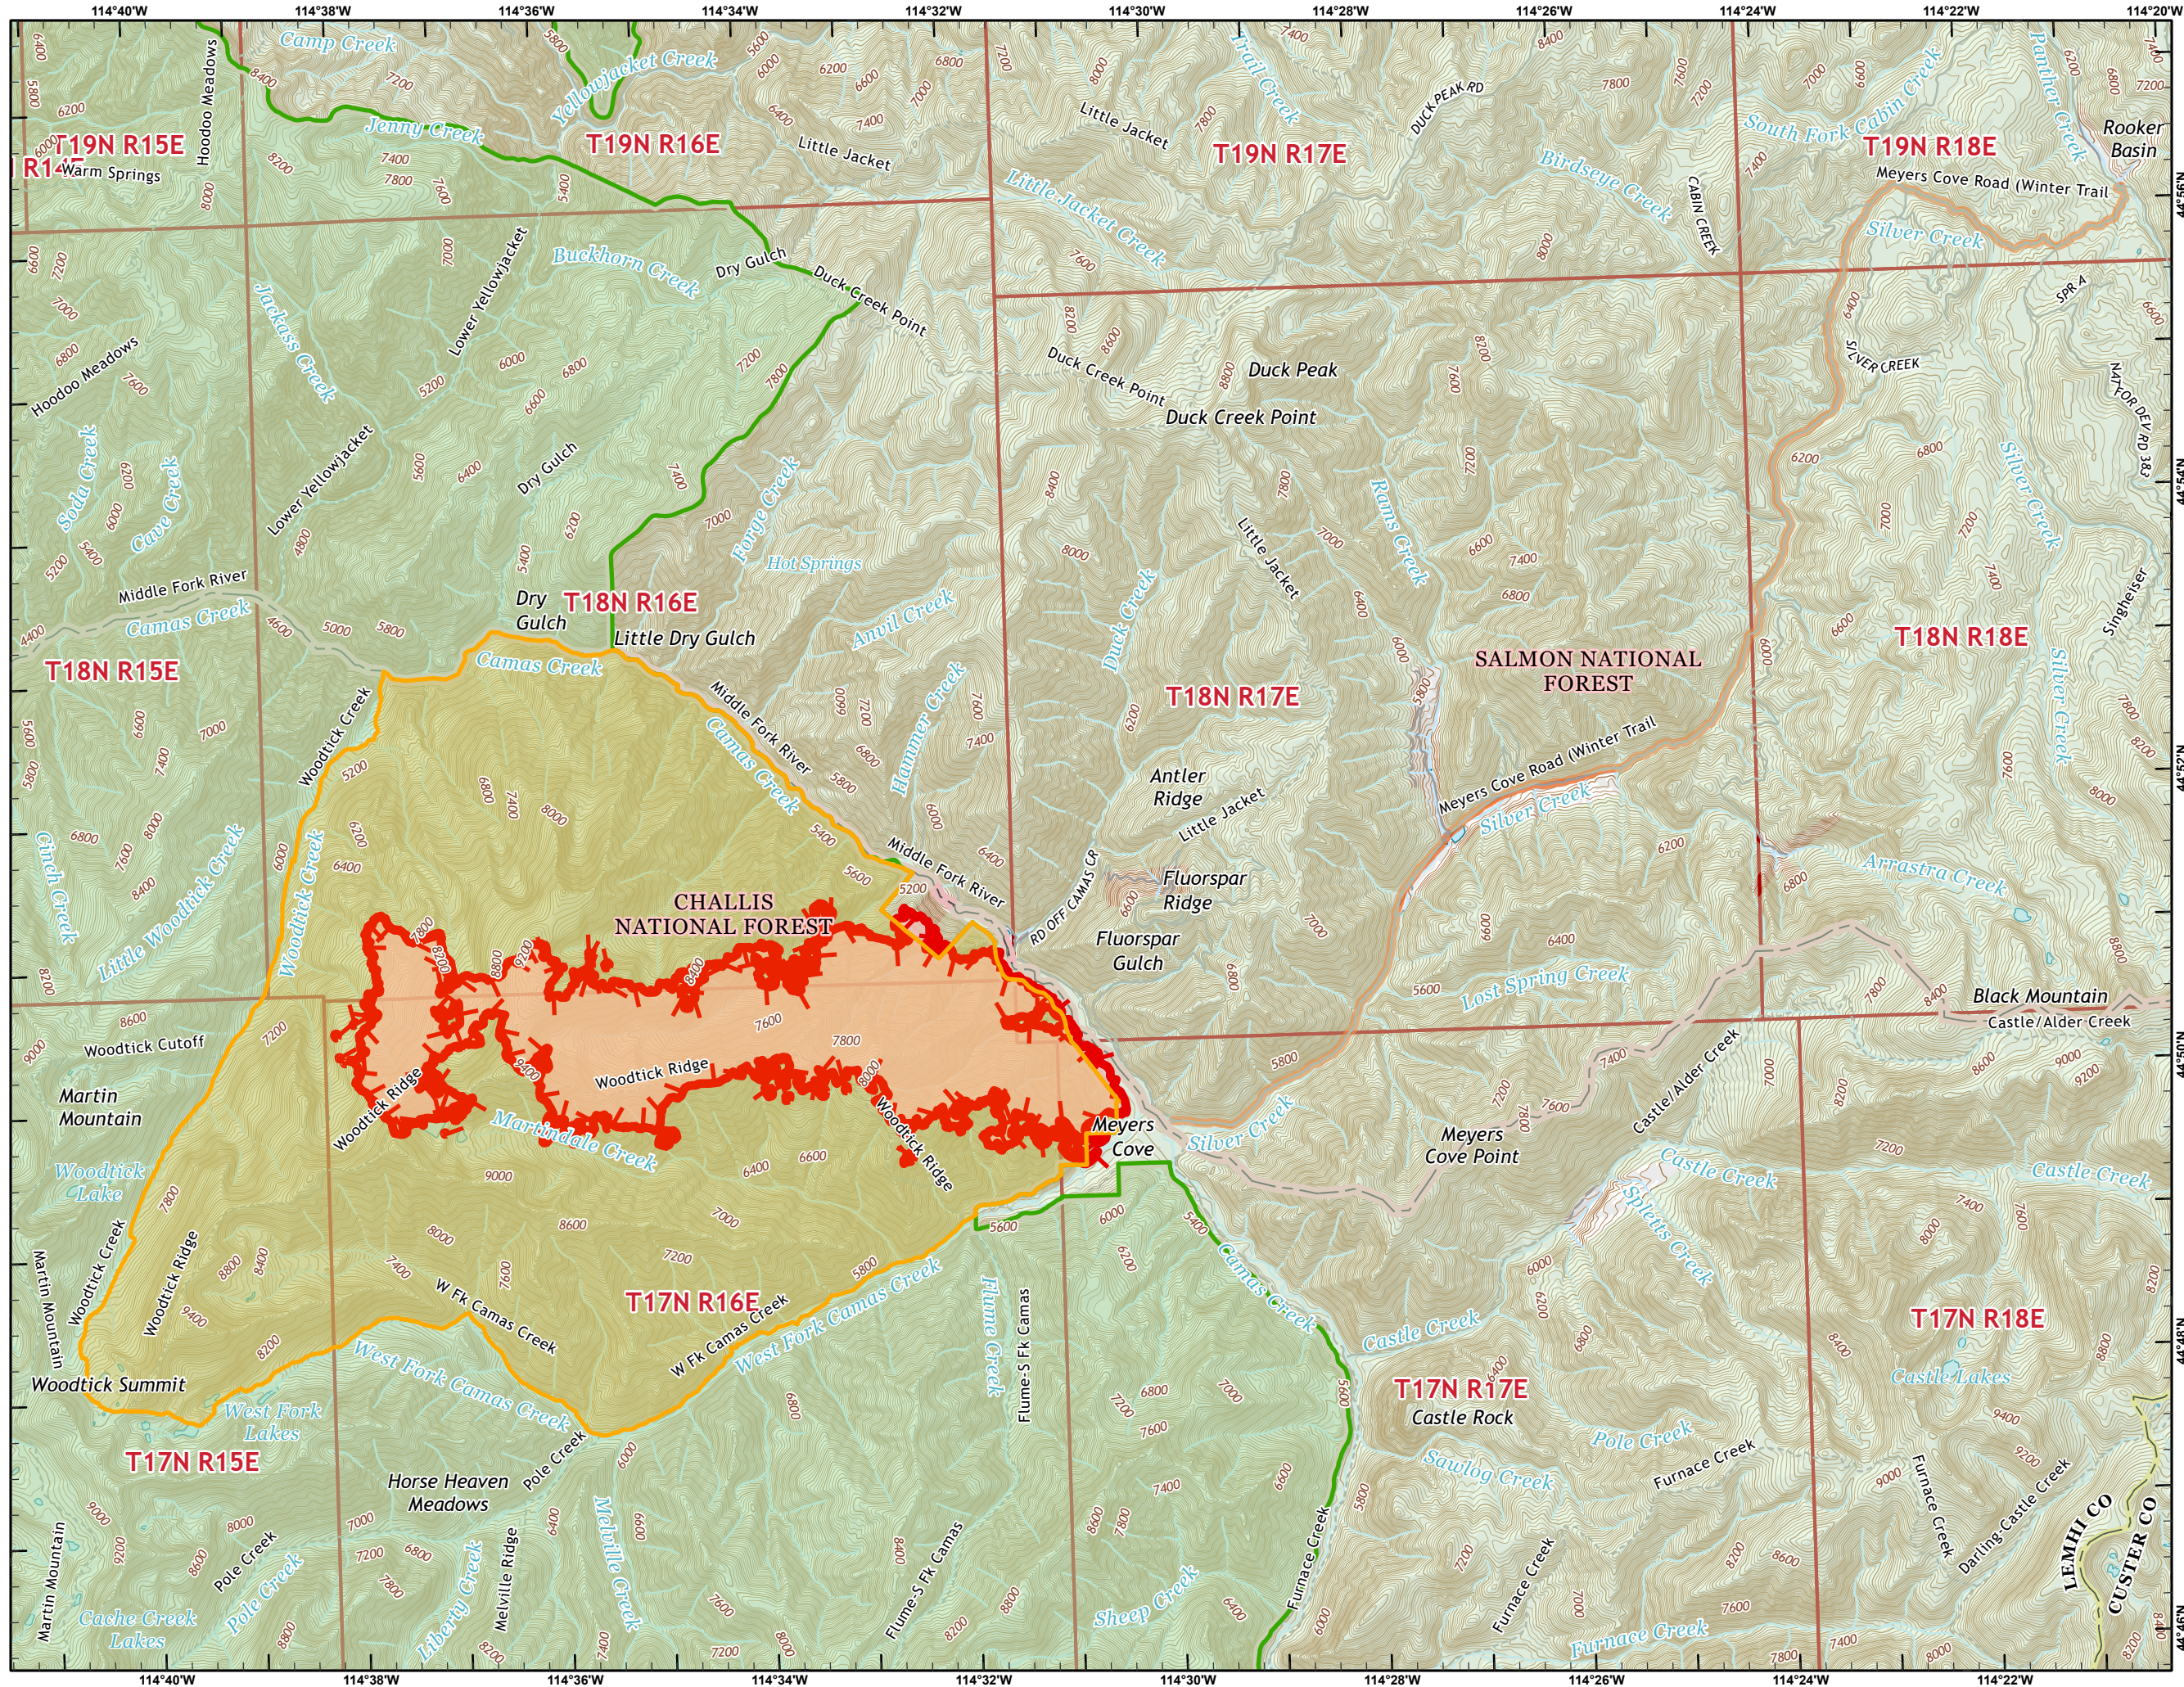

WOODTICK

CLOSURE AREA

ID-SCF-022097

08/01/2022

est. 4,130 acres on
08/01/2022 0216

Woodtick Fire
InciWeb

-  Road Closure
-  Closure Area
-  Frank Church Wilderness

1 Miles