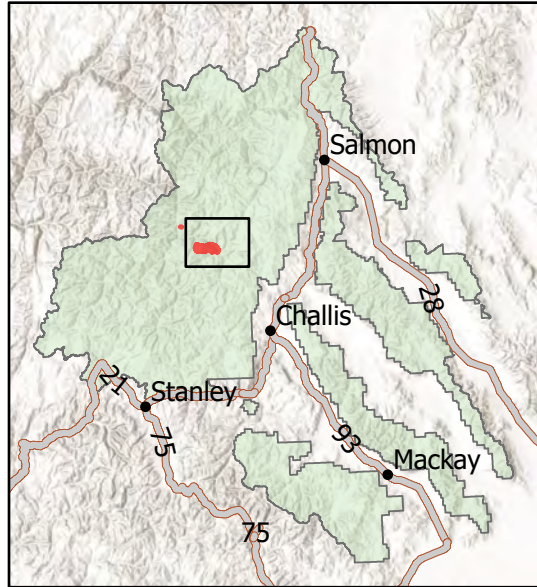

WOODTICK

CLOSURE AREA

ID-SCF-022097

08/01/2022

est. 4,130 acres on
08/01/2022 0216

Woodtick Fire
InciWeb

-  Road Closure
-  Closure Area
-  Frank Church Wilderness

1 Miles