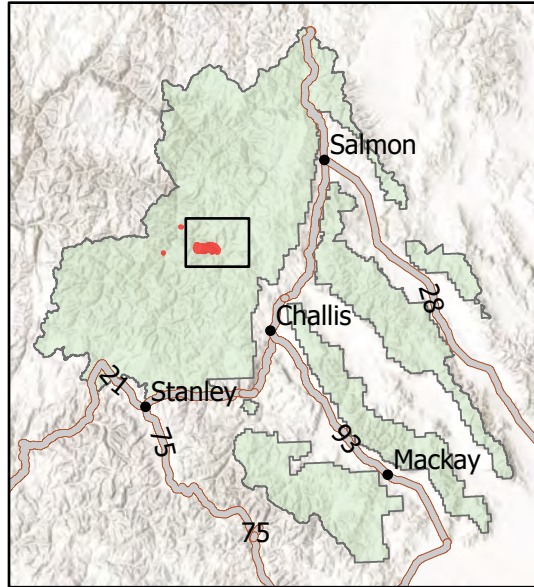

WOODTICK

CLOSURE AREA

ID-SCF-022097

08/02/2022

est. 4,130 acres on
08/01/2022 0216

Woodtick Fire
InciWeb

-  Road Closure
-  Closure Area
-  Frank Church Wilderness

1 Miles