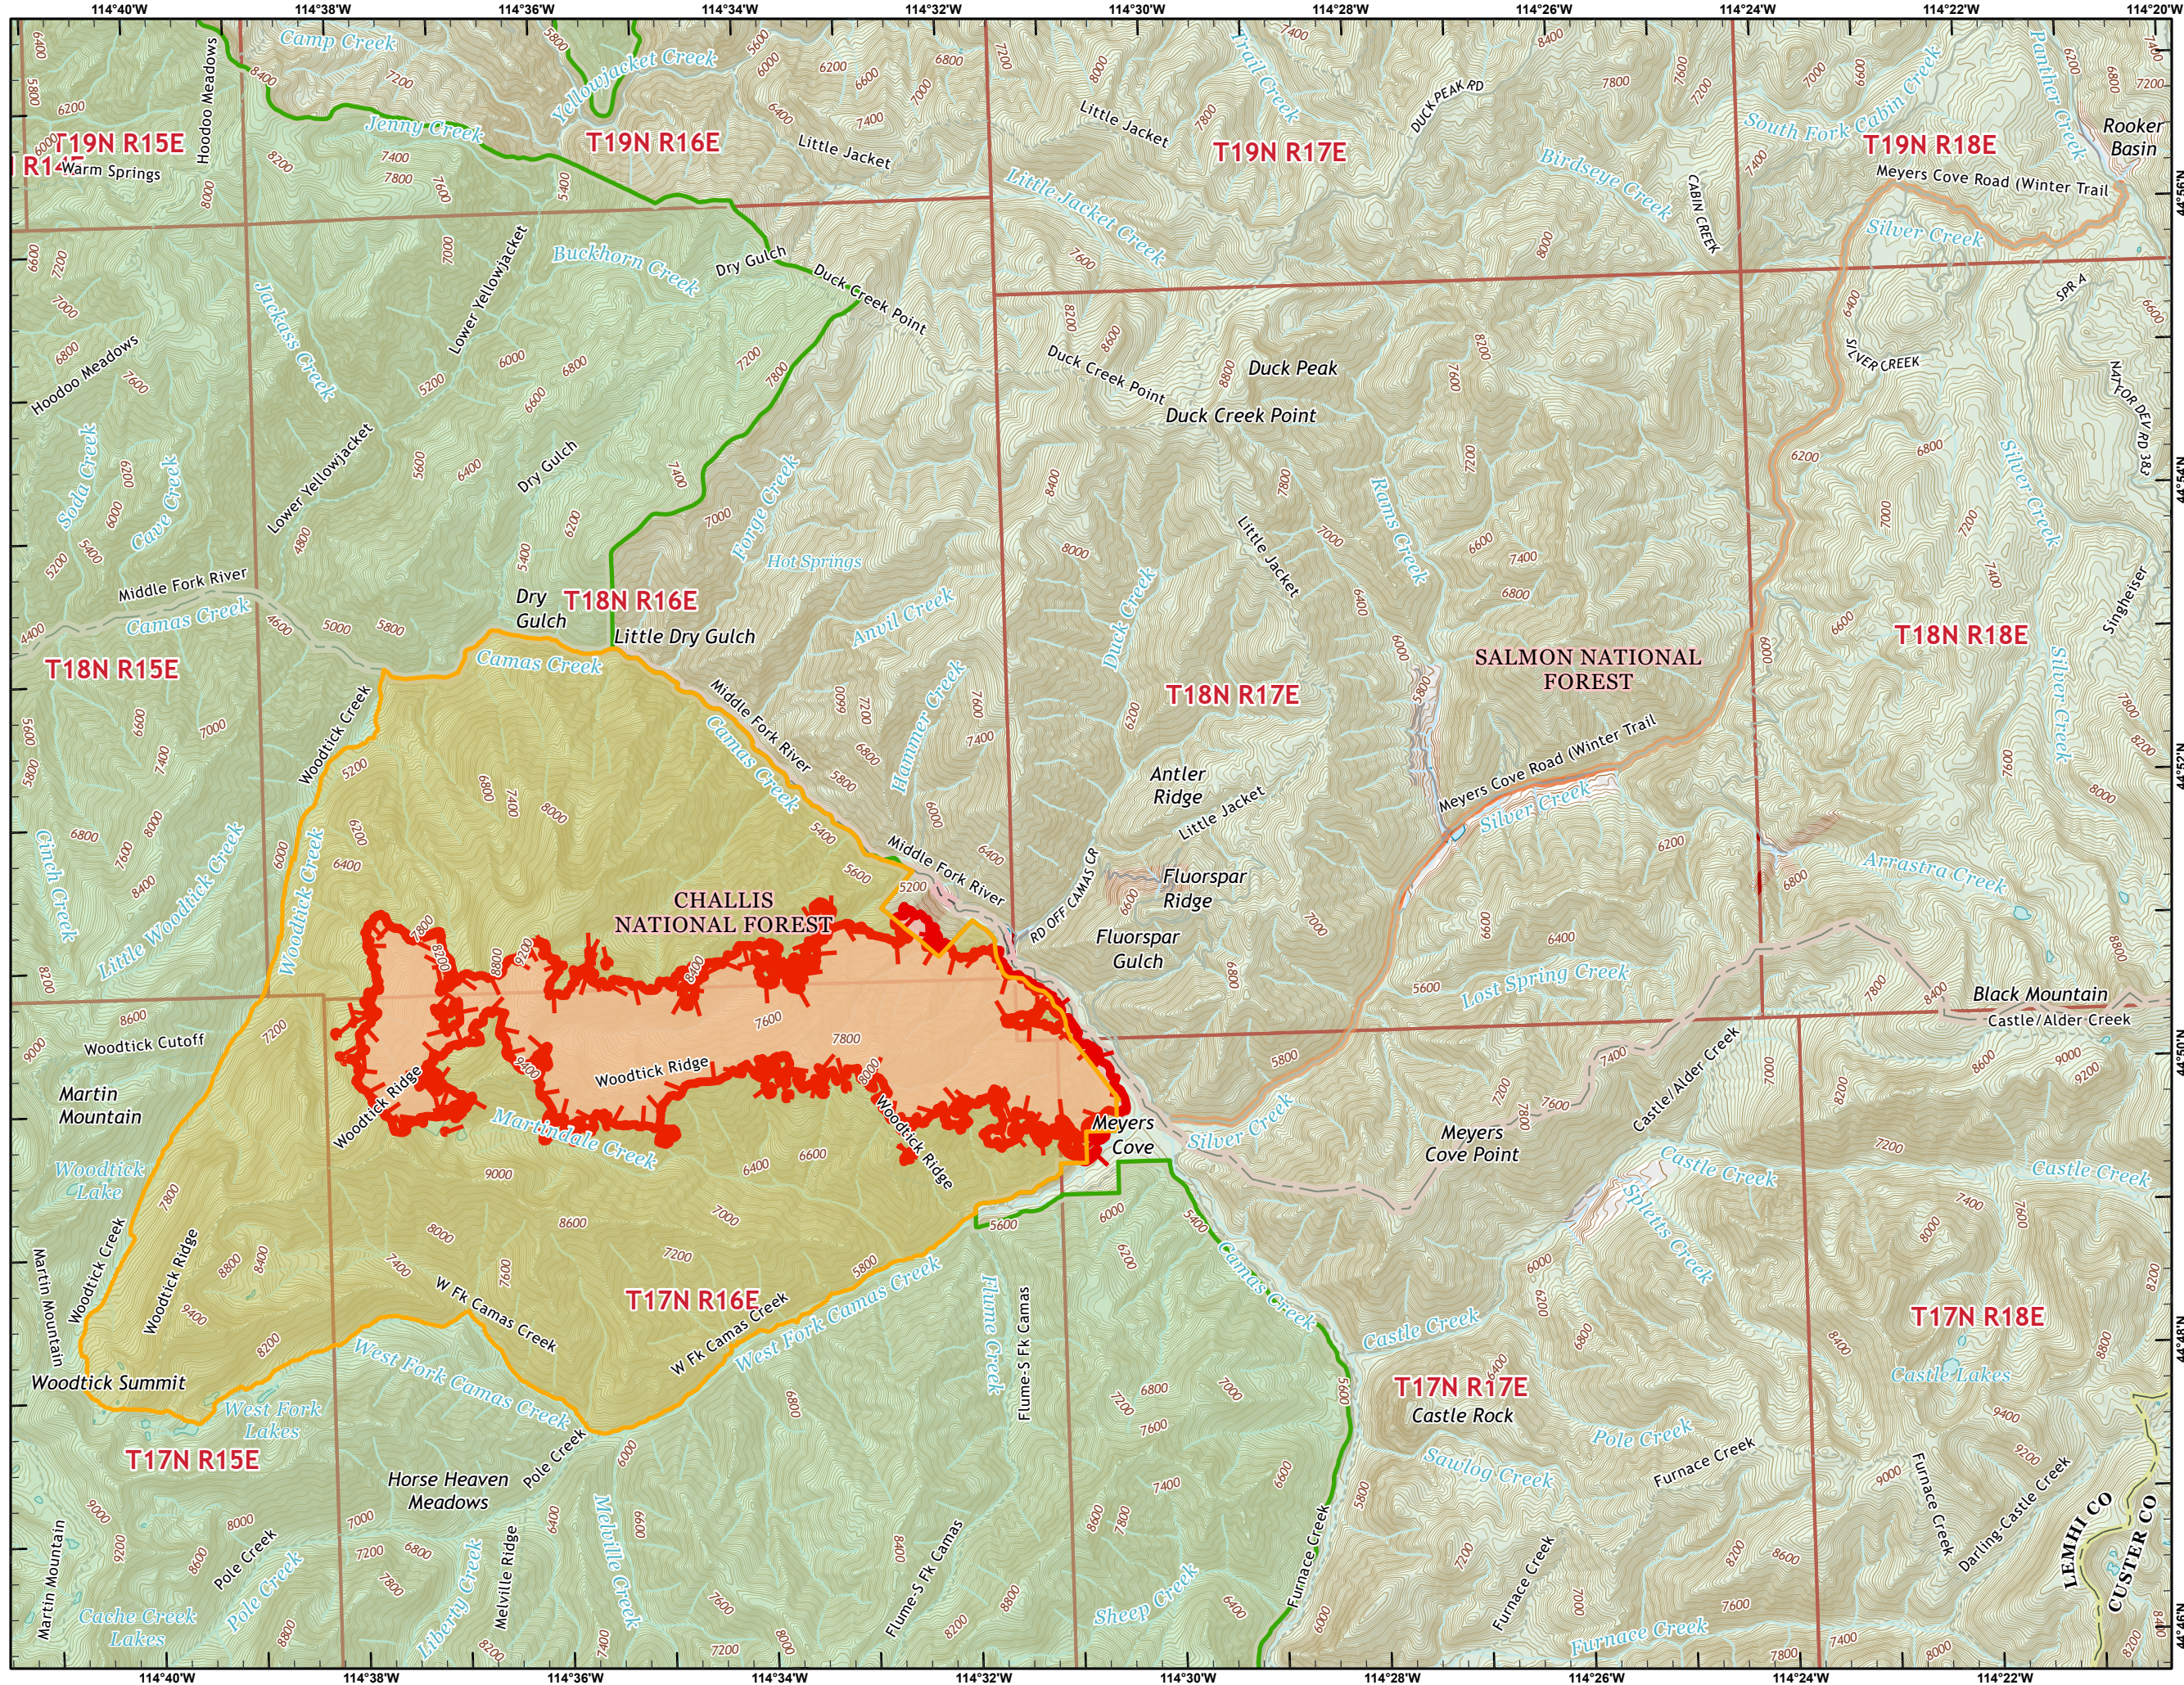

WOODTICK

CLOSURE AREA

ID-SCF-022097

08/02/2022

est. 4,130 acres on
08/01/2022 0216

Woodtick Fire
InciWeb

-  Road Closure
-  Closure Area
-  Frank Church Wilderness

1 Miles