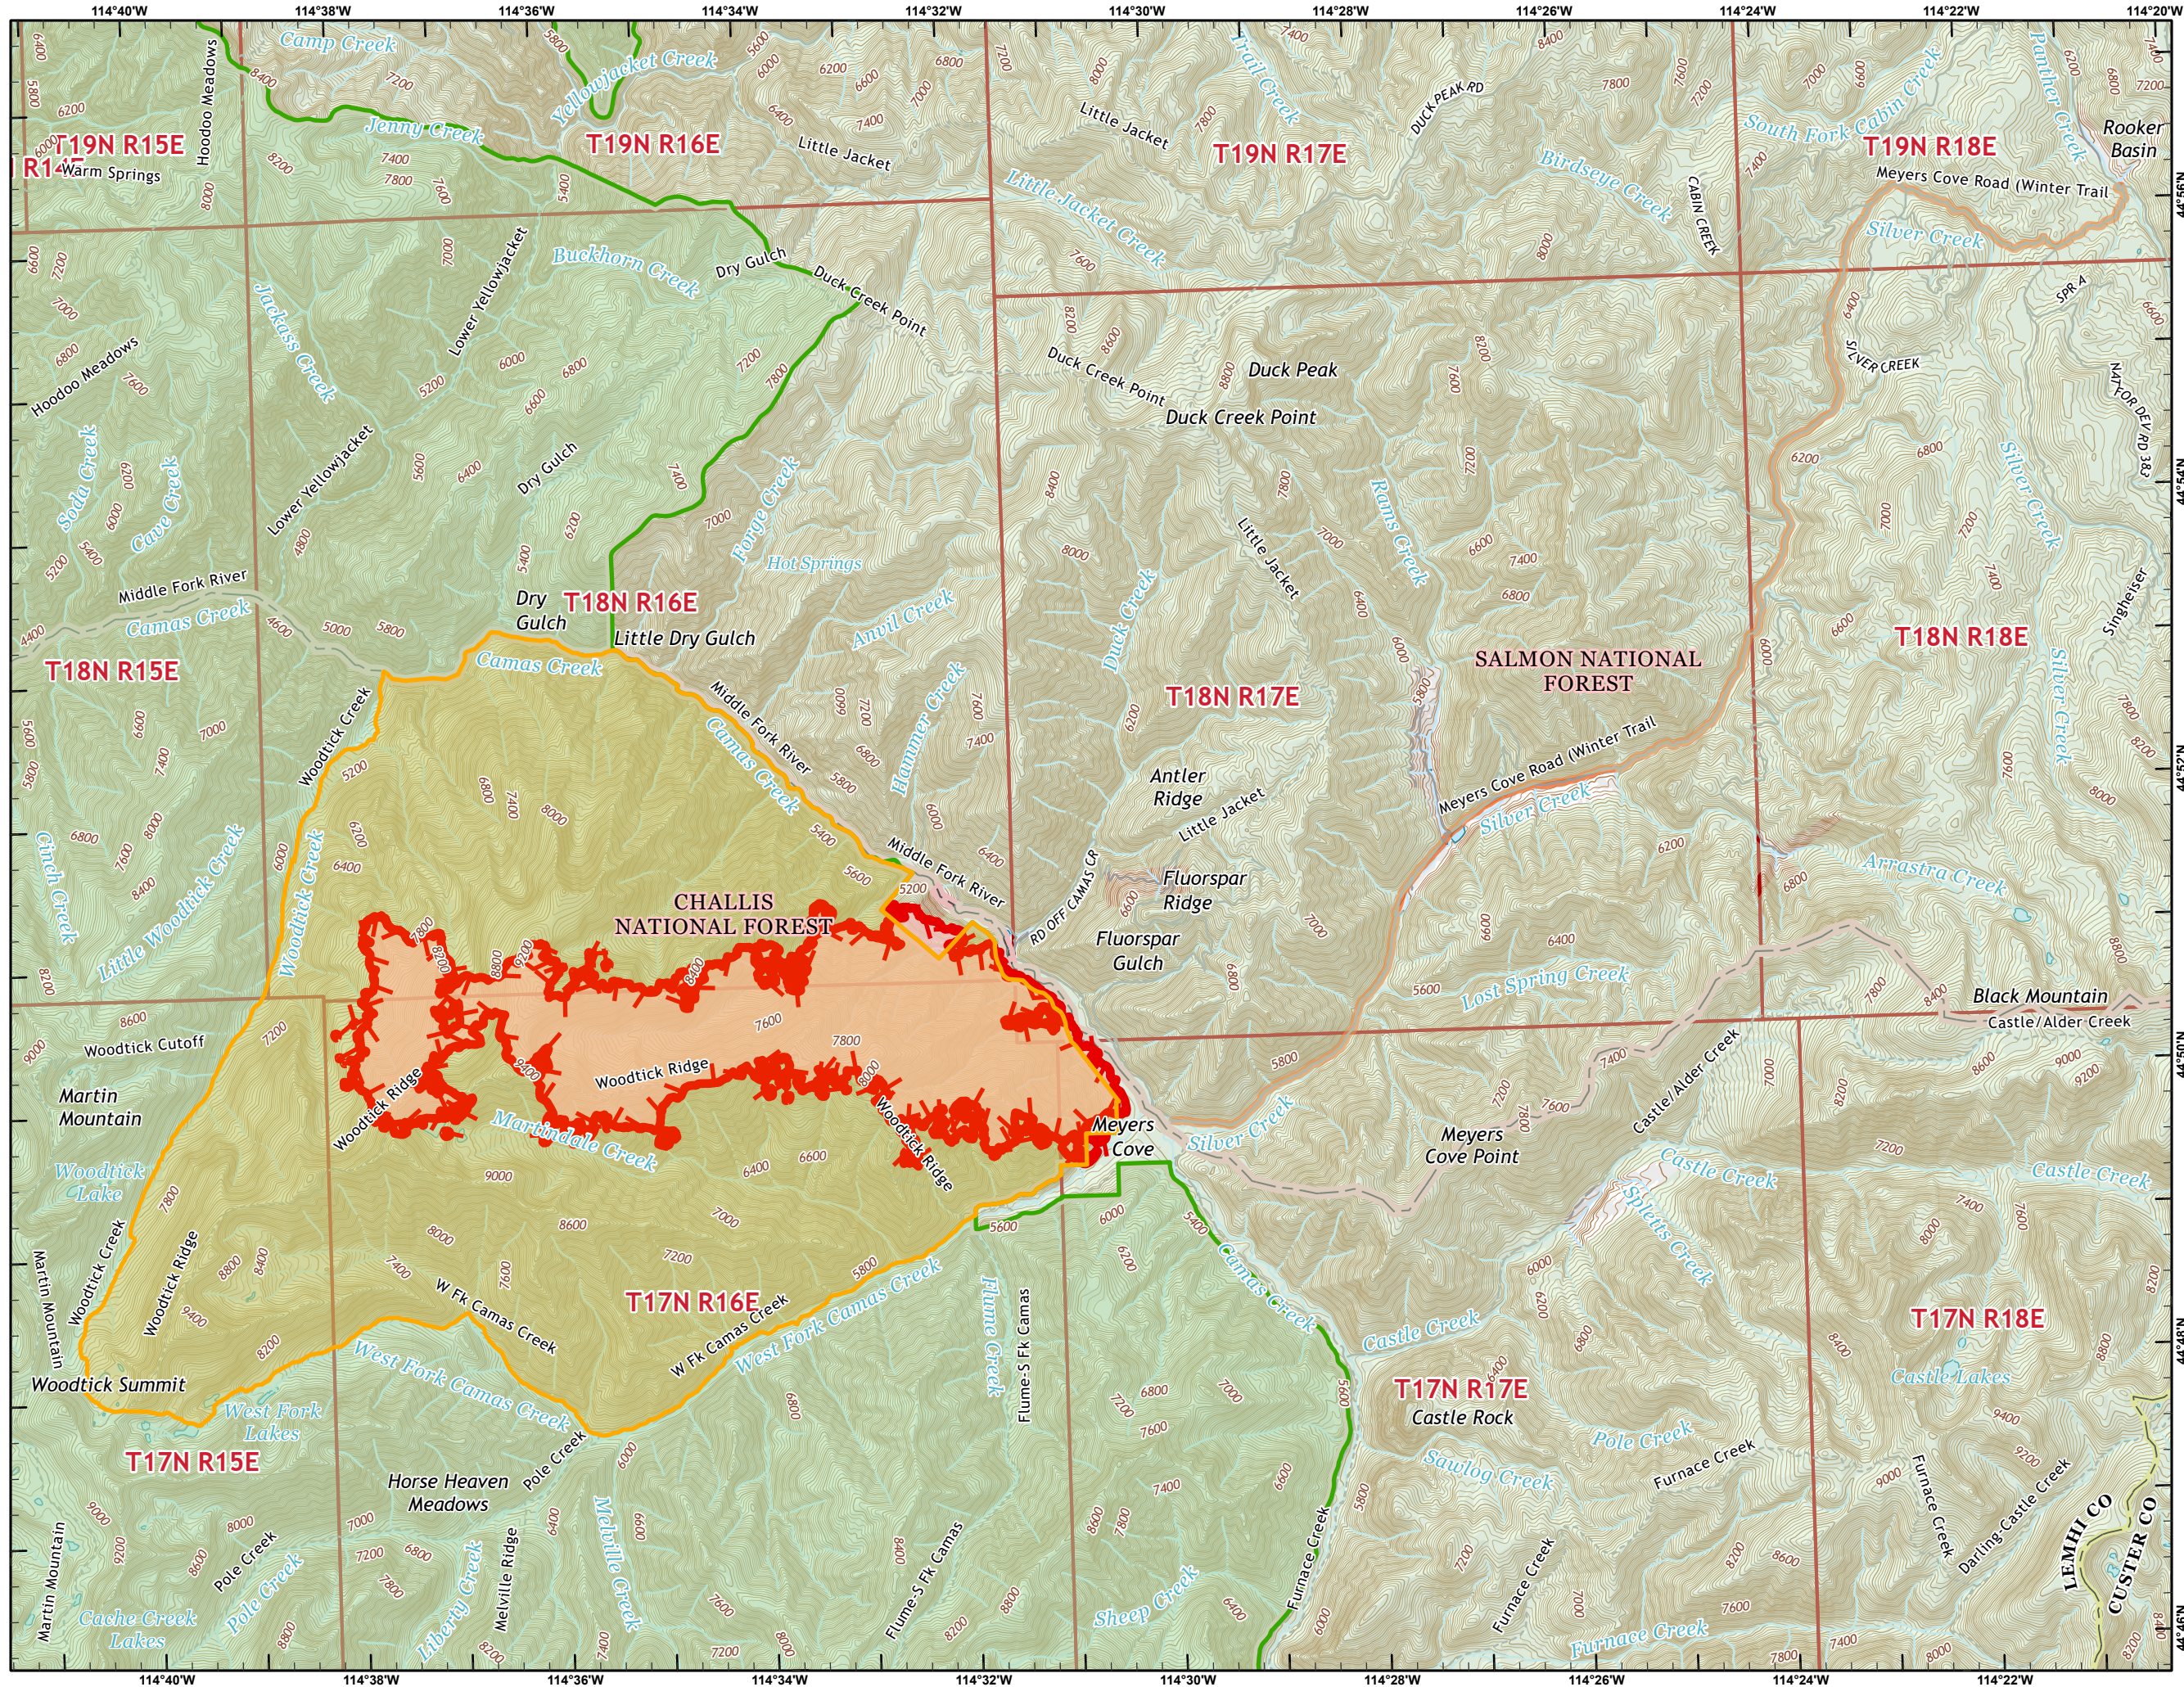

WOODTICK

CLOSURE AREA

ID-SCF-022097

08/03/2022

est. 4,322 acres on
08/02/2022 2244

Woodtick Fire
InciWeb

-  Road Closure
-  Closure Area
-  Frank Church Wilderness

1 Miles