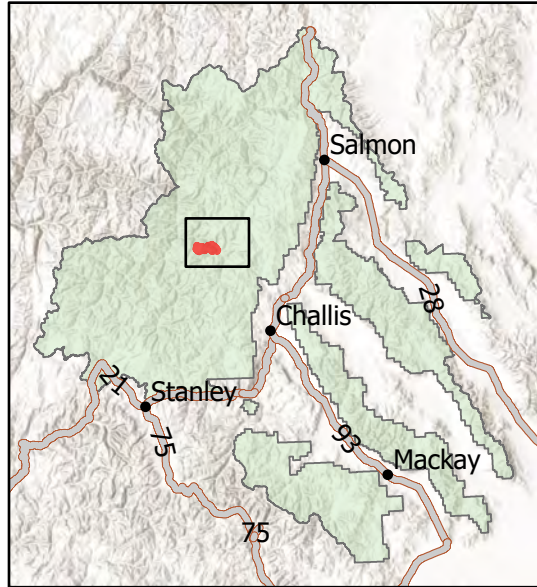

## CLOSURE AREA

ID-SCF-022097

08/04/2022

est. 4,595 acres on  
08/03/2022 2103

Woodtick Fire  
InciWeb

-  Road Closure
-  Closure Area
-  Frank Church Wilderness

1 Miles