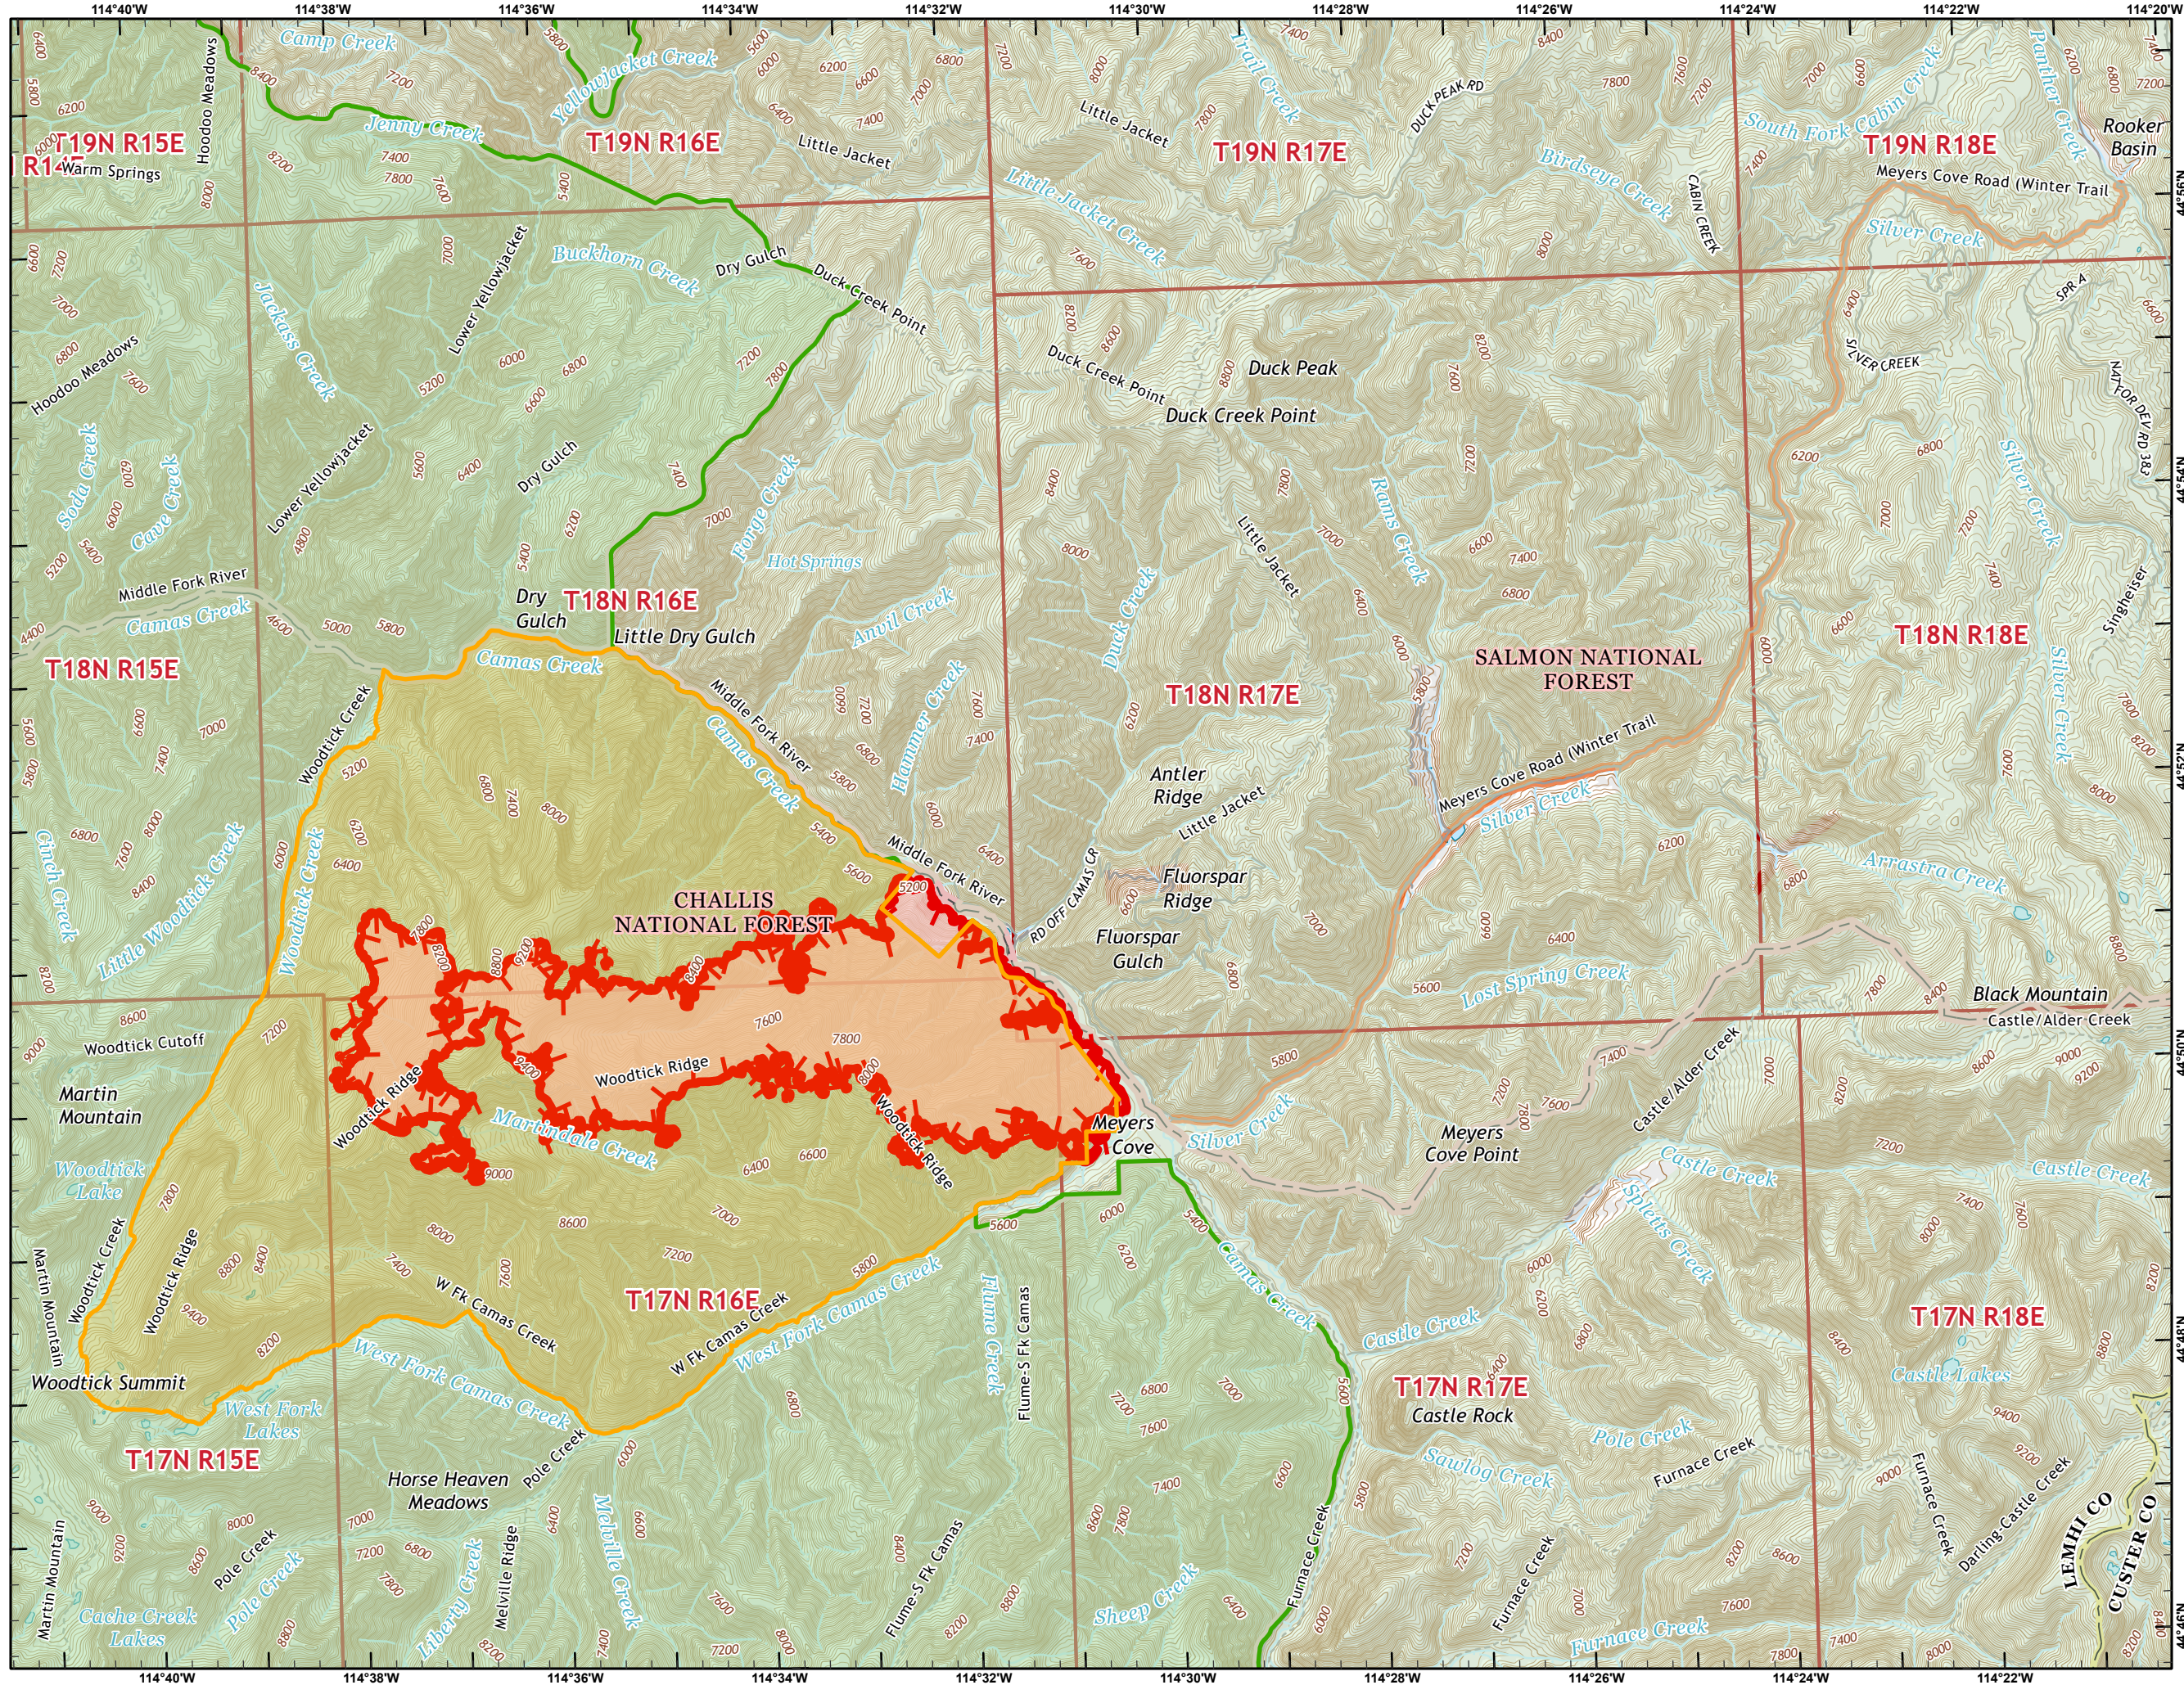

## CLOSURE AREA

ID-SCF-022097

08/04/2022

est. 4,595 acres on  
08/03/2022 2103

Woodtick Fire  
InciWeb

-  Road Closure
-  Closure Area
-  Frank Church Wilderness

1 Miles