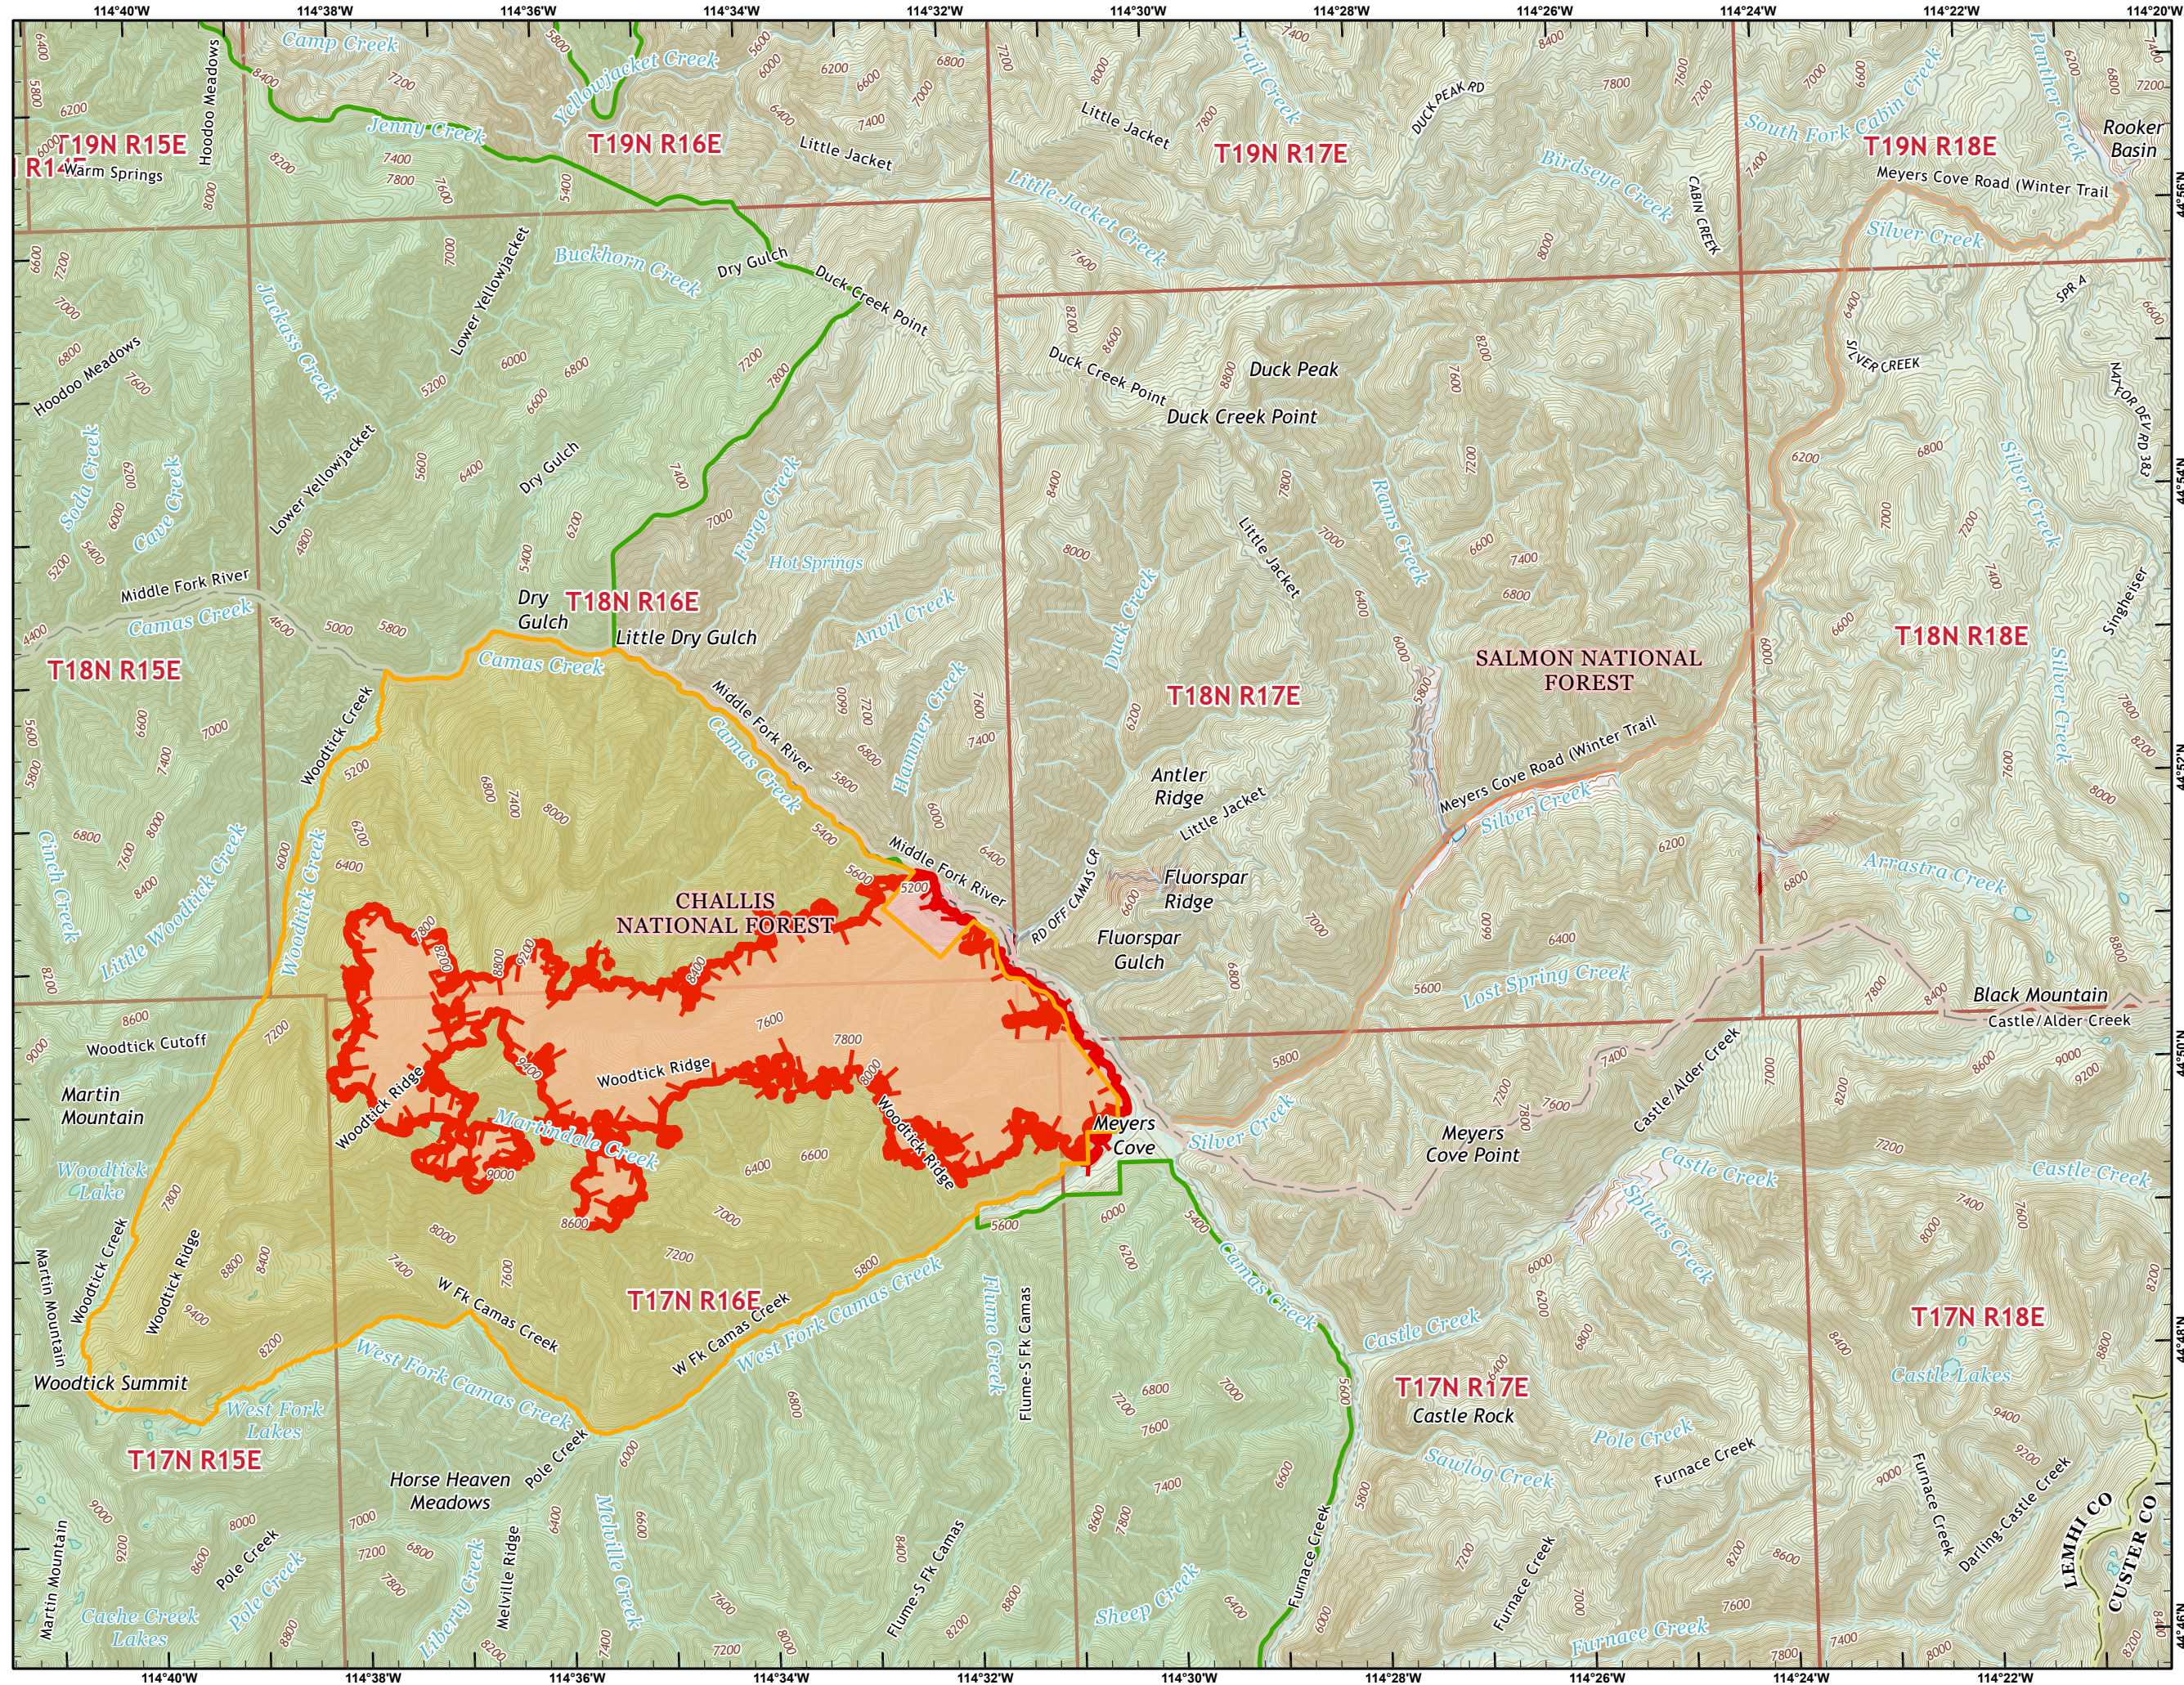

## CLOSURE AREA

ID-SCF-022097

08/08/2022

est. 5,162 acres on  
08/07/2022 2154

Woodtick Fire  
InciWeb

-  Road Closure
-  Closure Area
-  Frank Church Wilderness

1 Miles