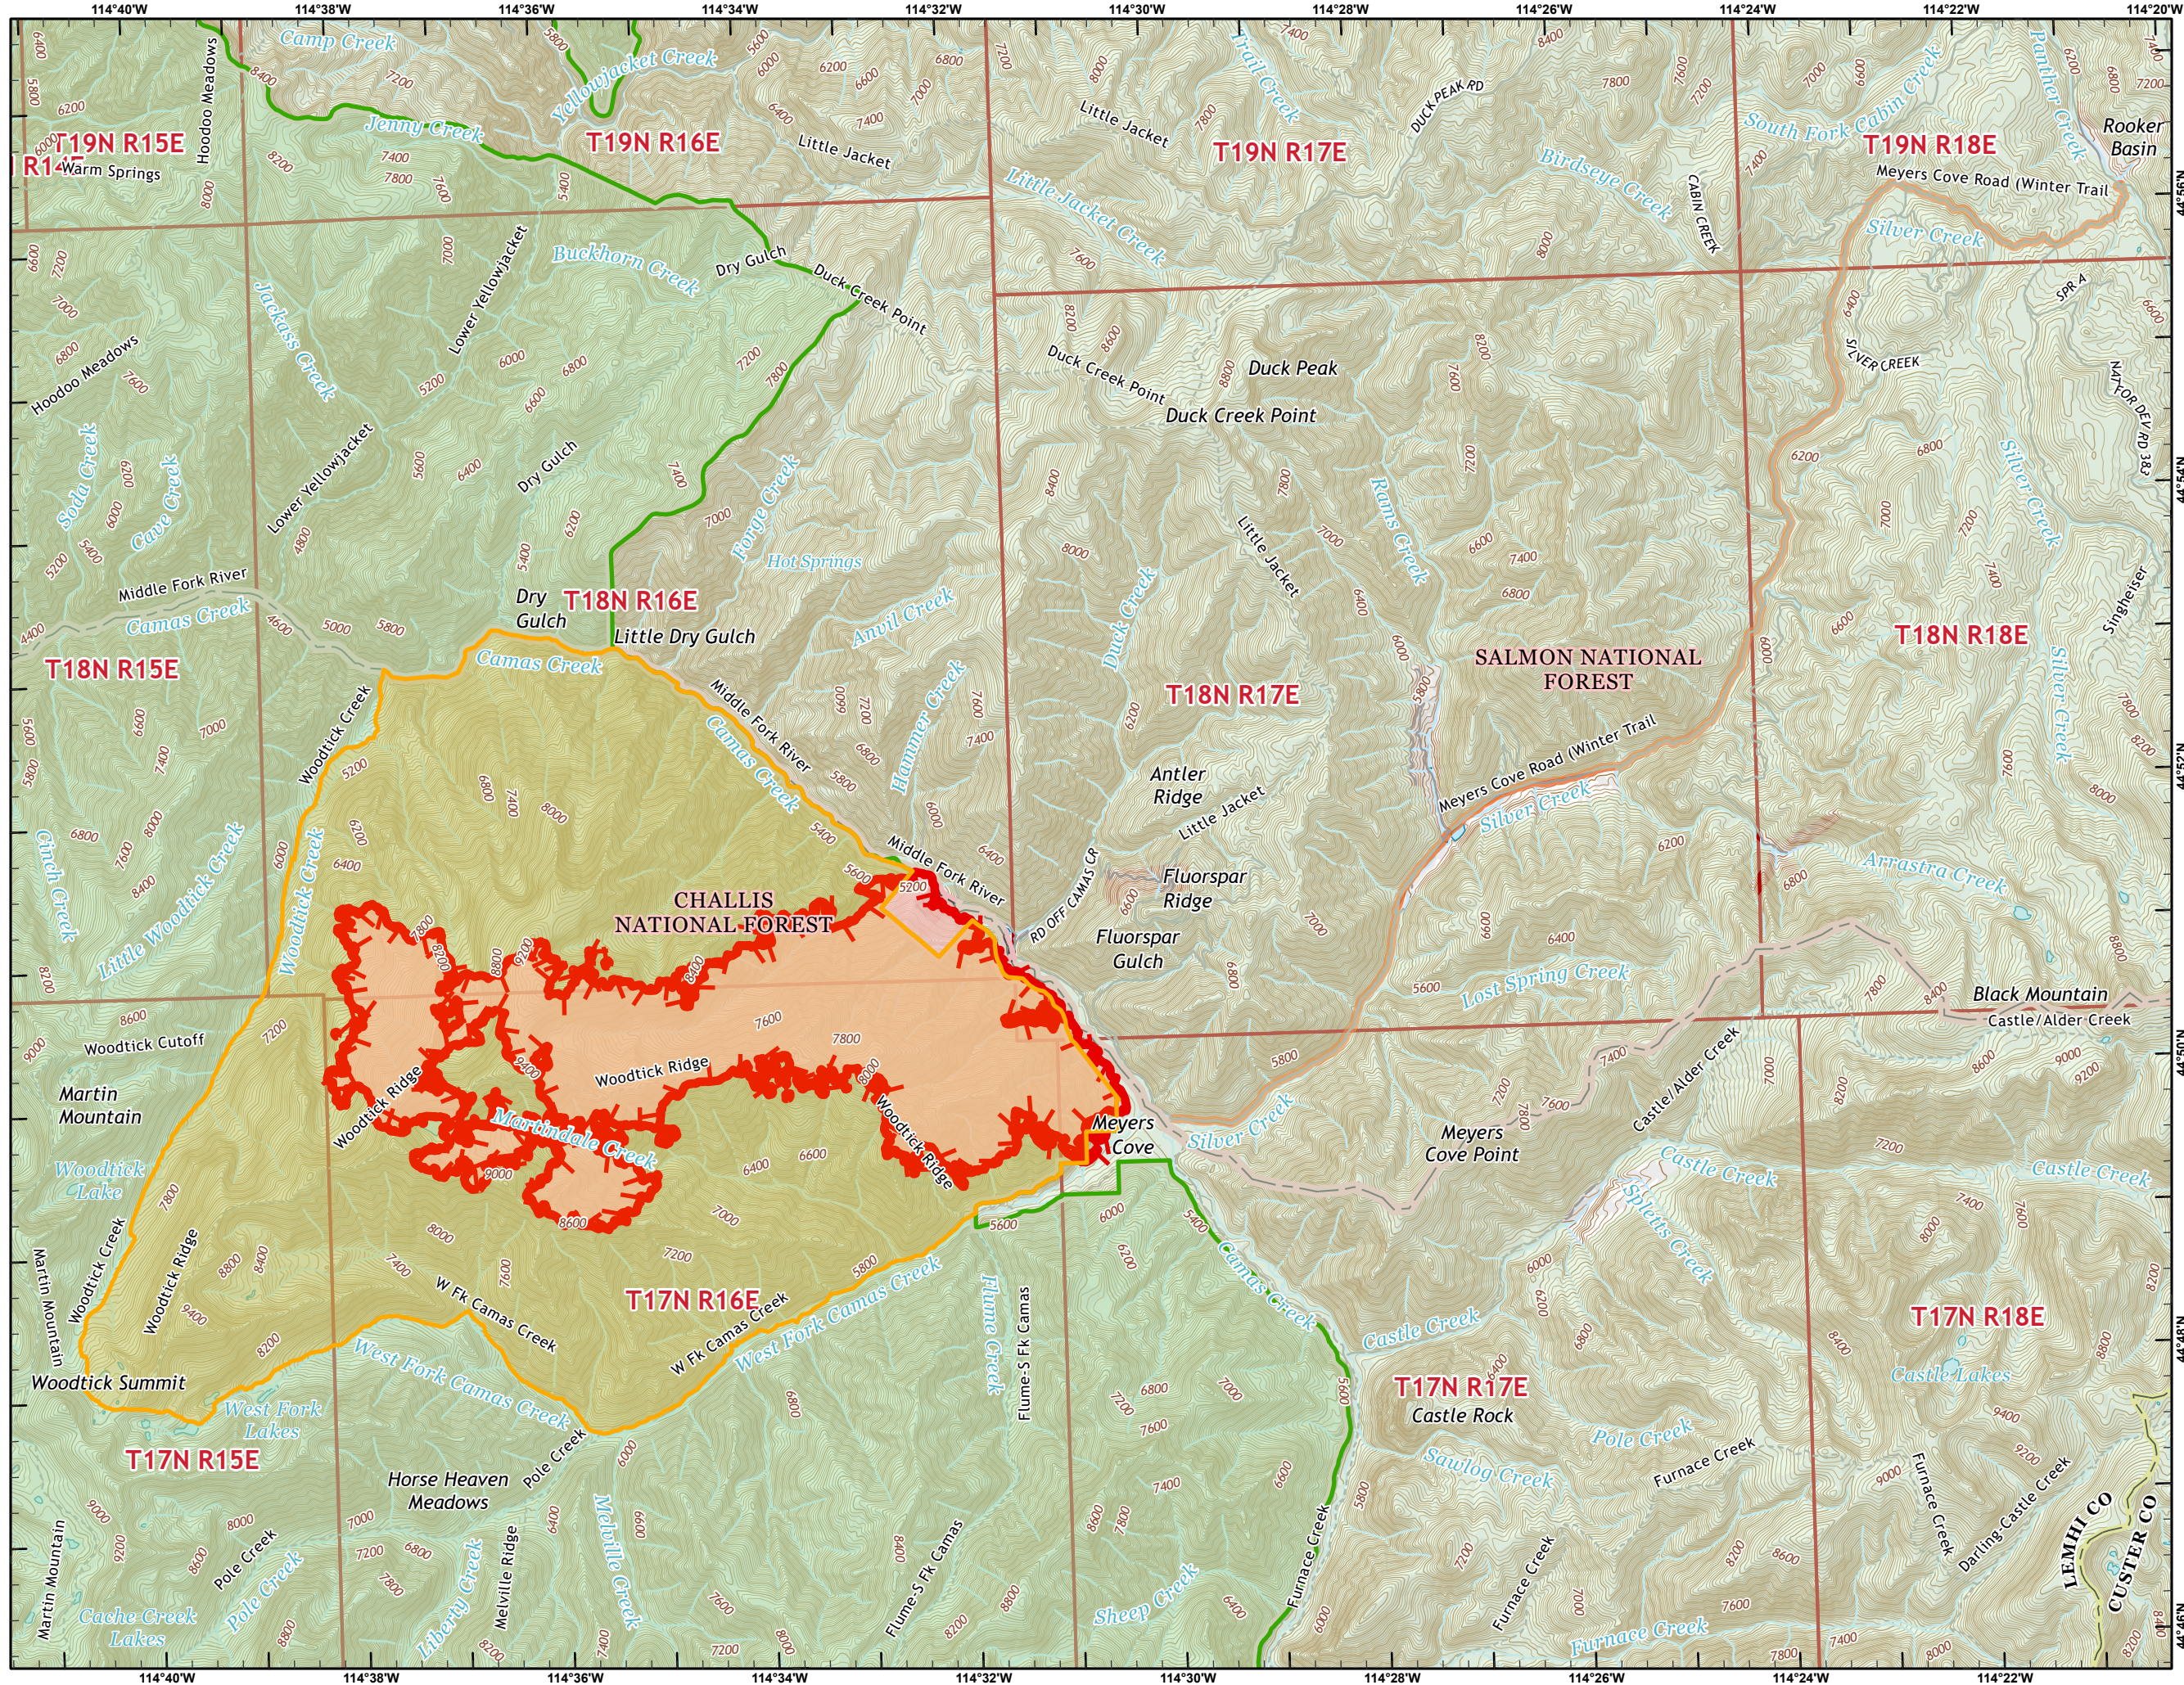

WOODTICK

CLOSURE AREA

ID-SCF-022097

08/09/2022

est. 5,416 acres on
08/08/2022 2124

Woodtick Fire
InciWeb

-  Road Closure
-  Closure Area
-  Frank Church Wilderness

1 Miles