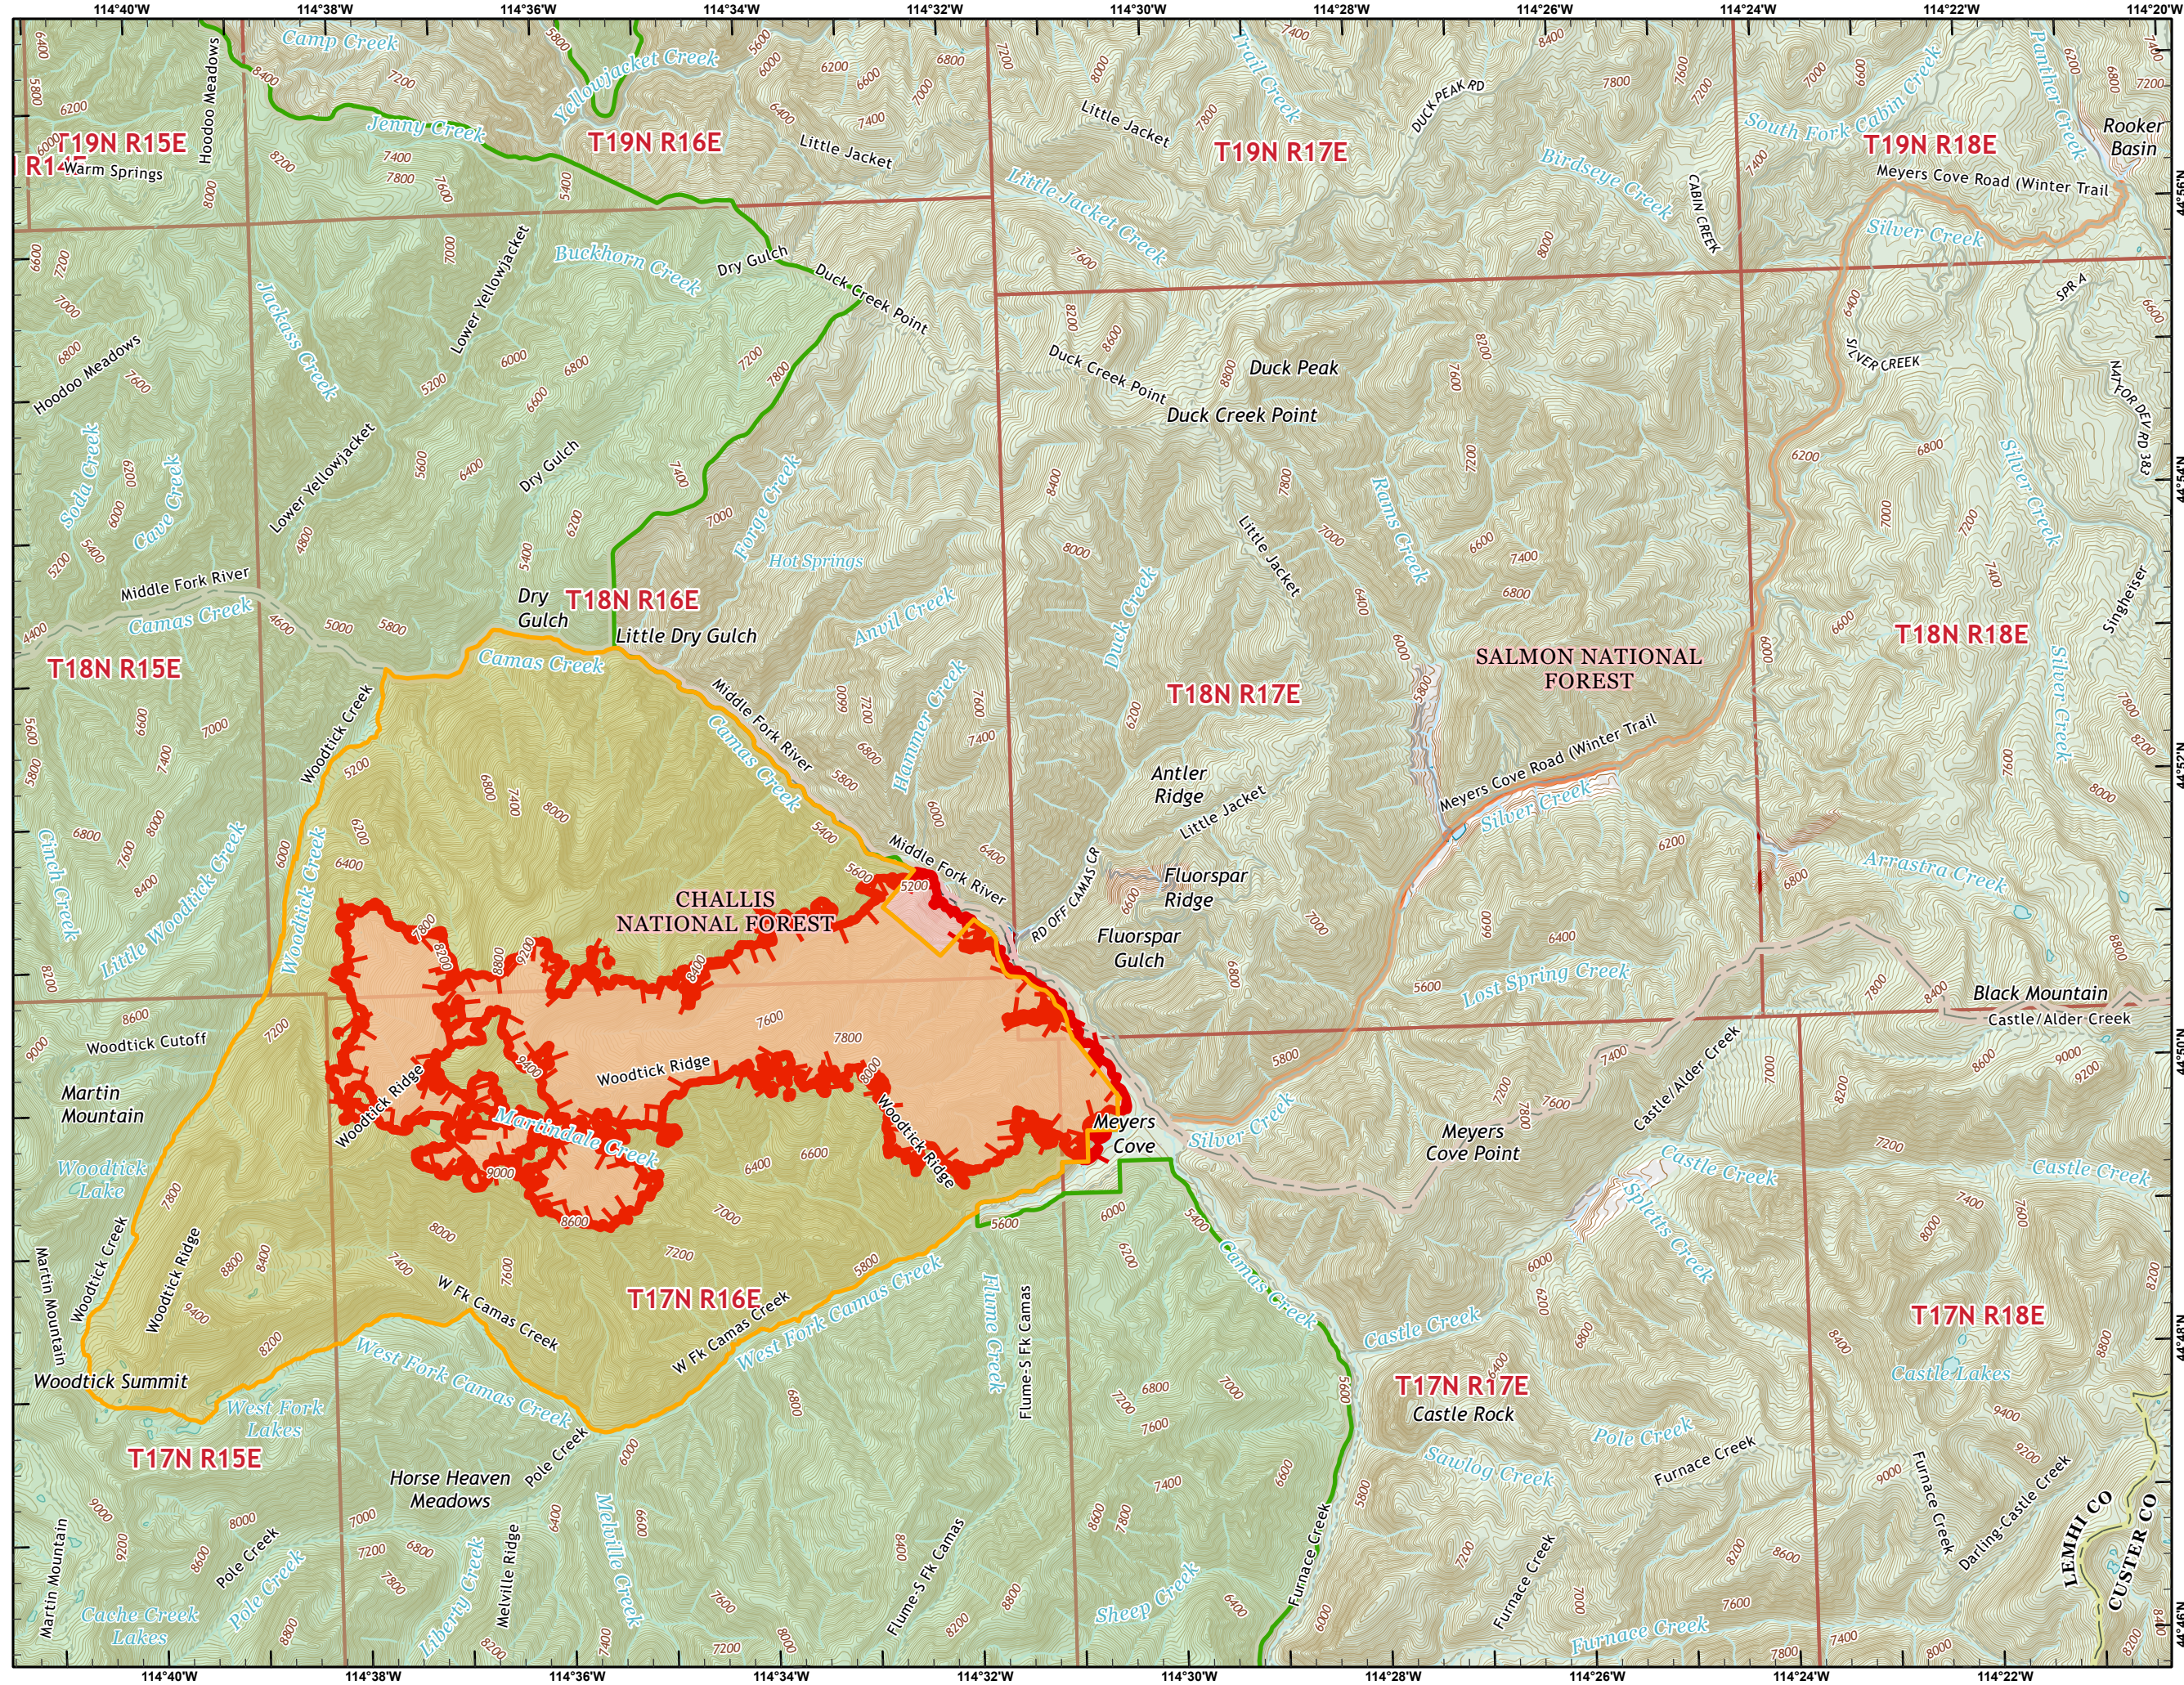

WOODTICK

CLOSURE AREA

ID-SCF-022097

08/10/2022

est. 5,492 acres on
08/09/2022 2137

Woodtick Fire
InciWeb

-  Road Closure
-  Closure Area
-  Frank Church Wilderness

1 Miles