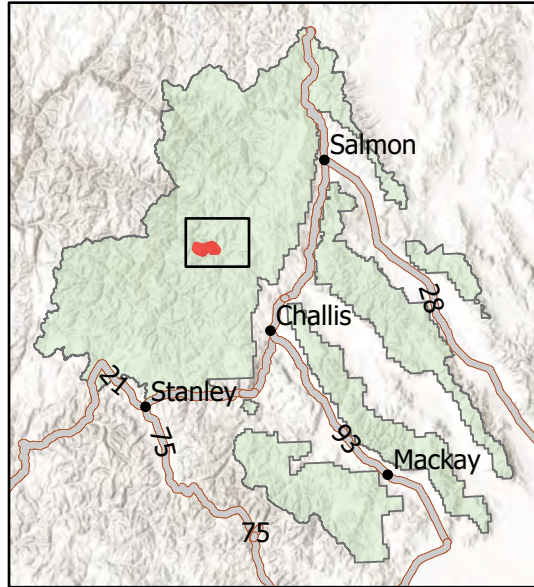

WOODTICK

CLOSURE AREA

ID-SCF-022097

08/10/2022

est. 5,492 acres on
08/09/2022 2137

Woodtick Fire
InciWeb

-  Road Closure
-  Closure Area
-  Frank Church Wilderness

1 Miles