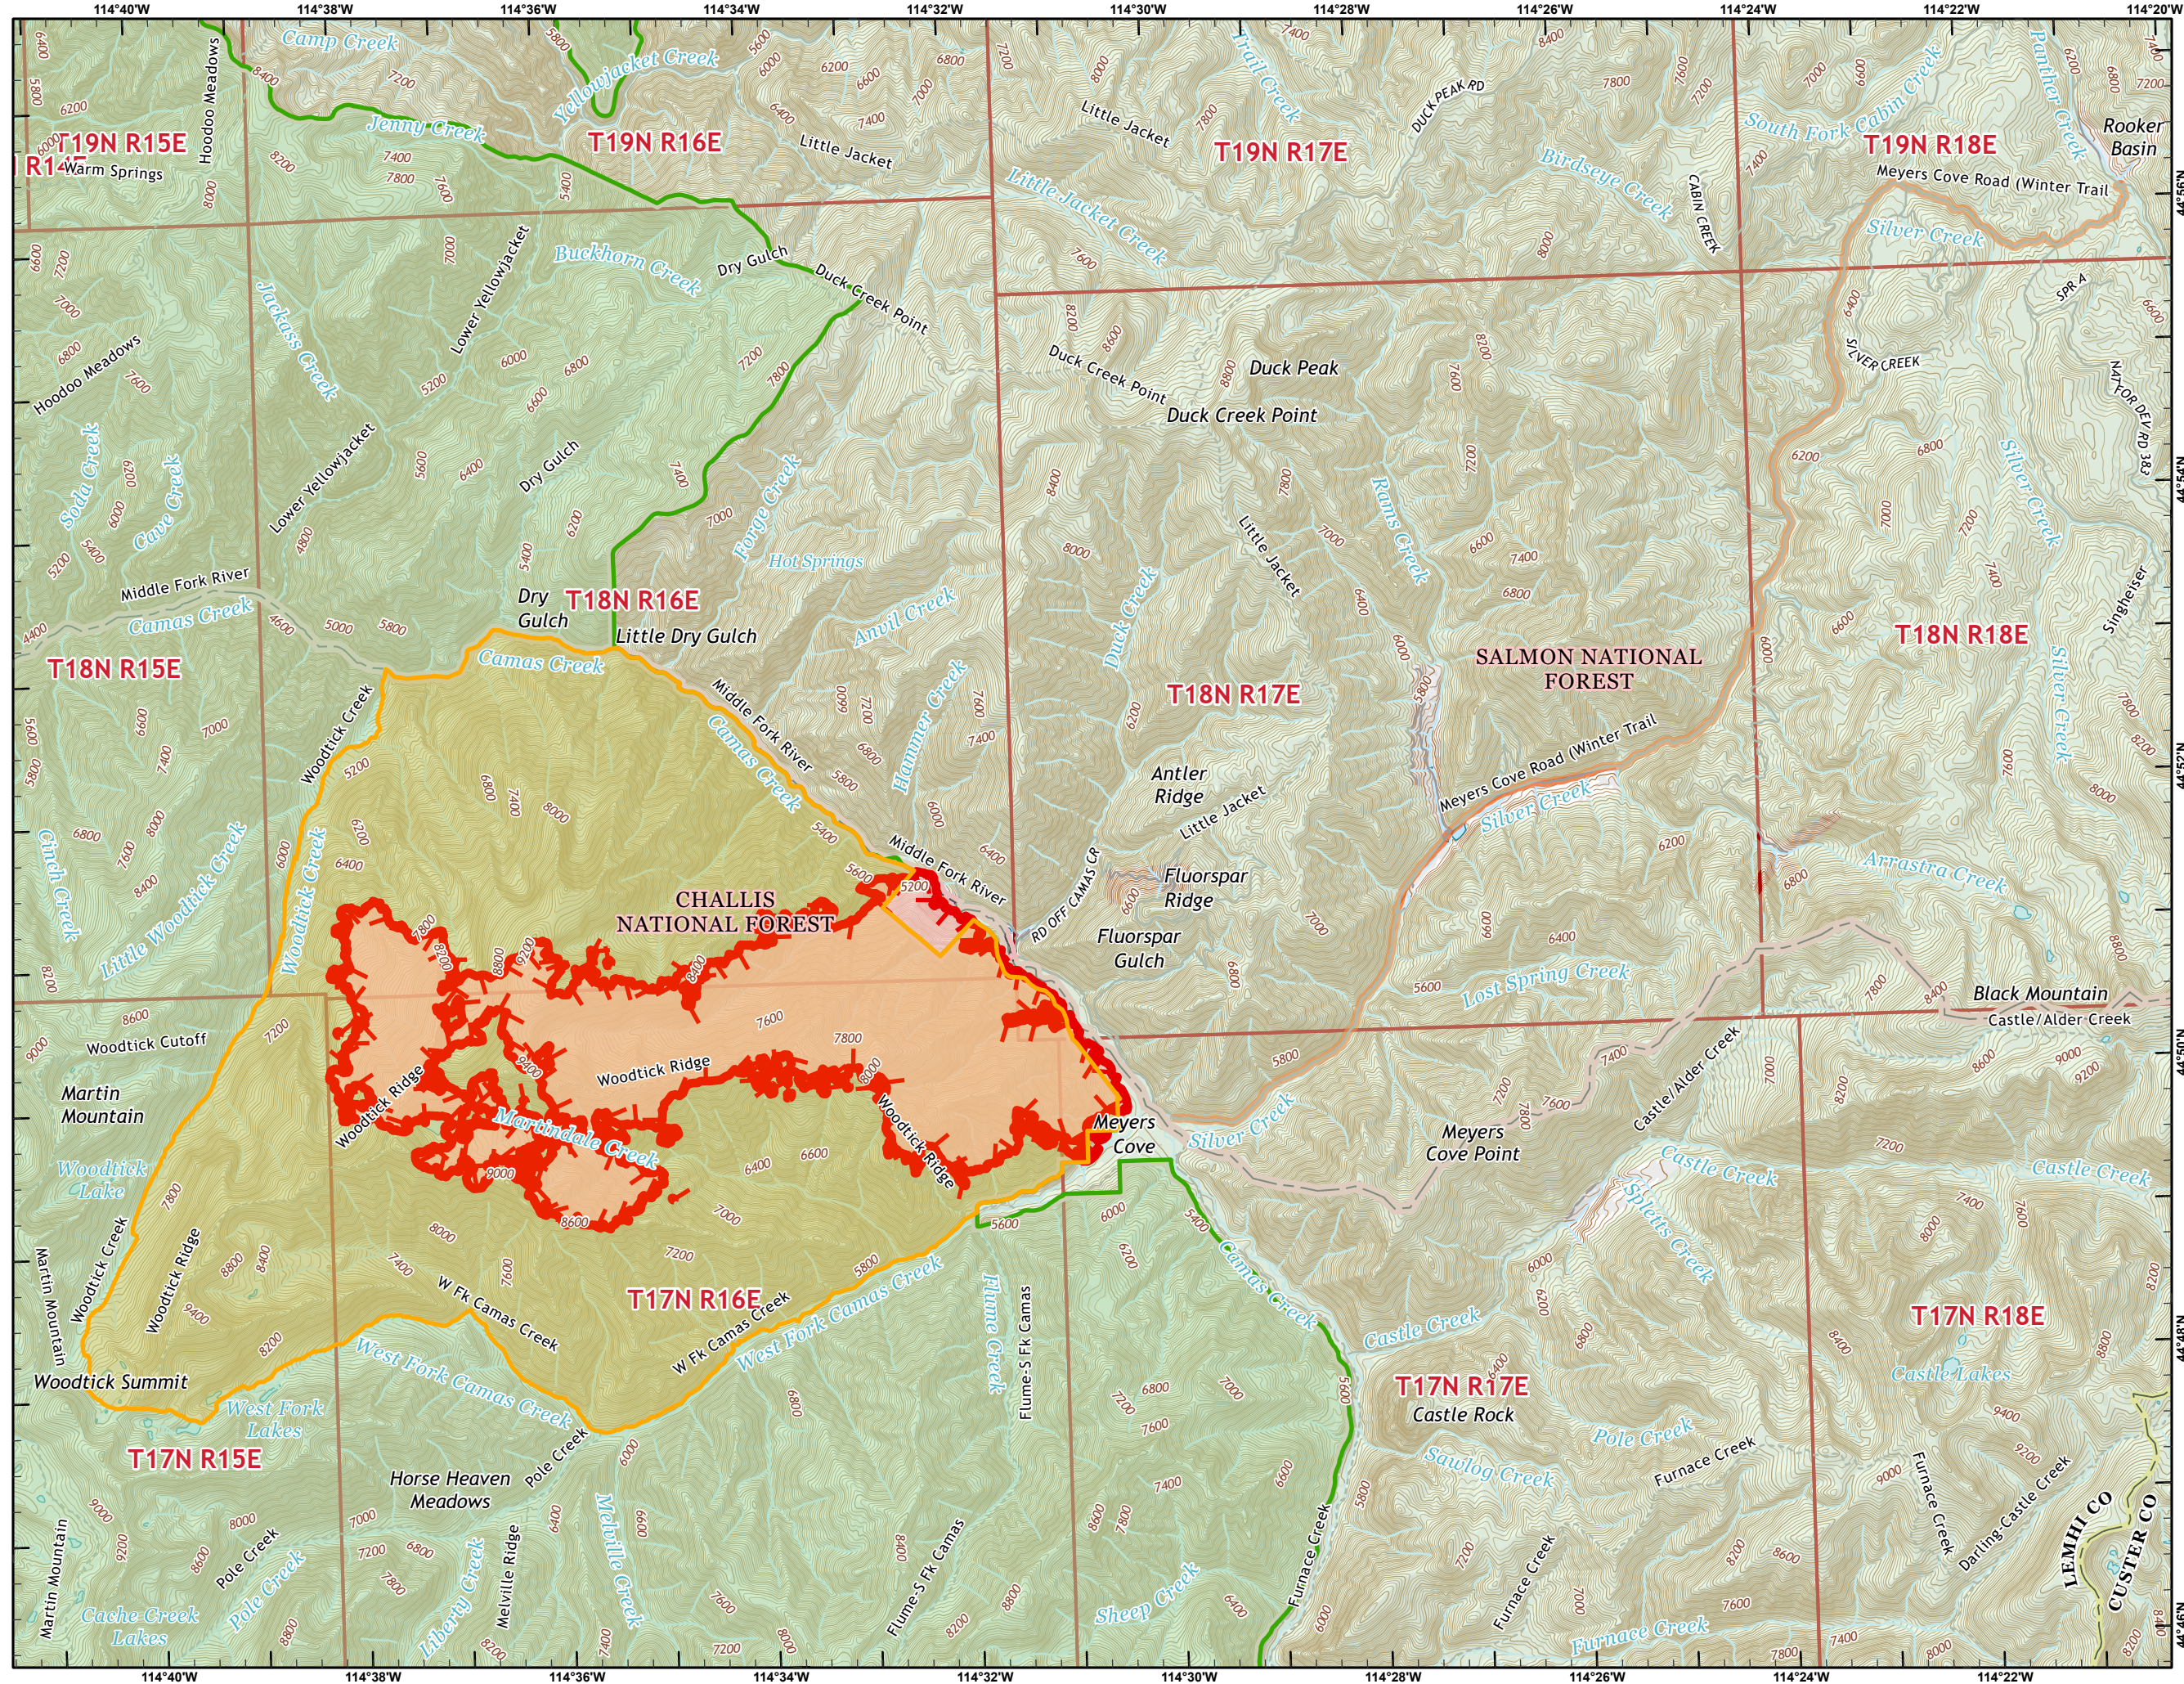

# WOODTICK

## CLOSURE AREA

ID-SCF-022097

08/11/2022

est. 5531 acres on  
08/10/2022 2102

Woodtick Fire  
InciWeb

-  Road Closure
-  Closure Area
-  Frank Church Wilderness

1 Miles