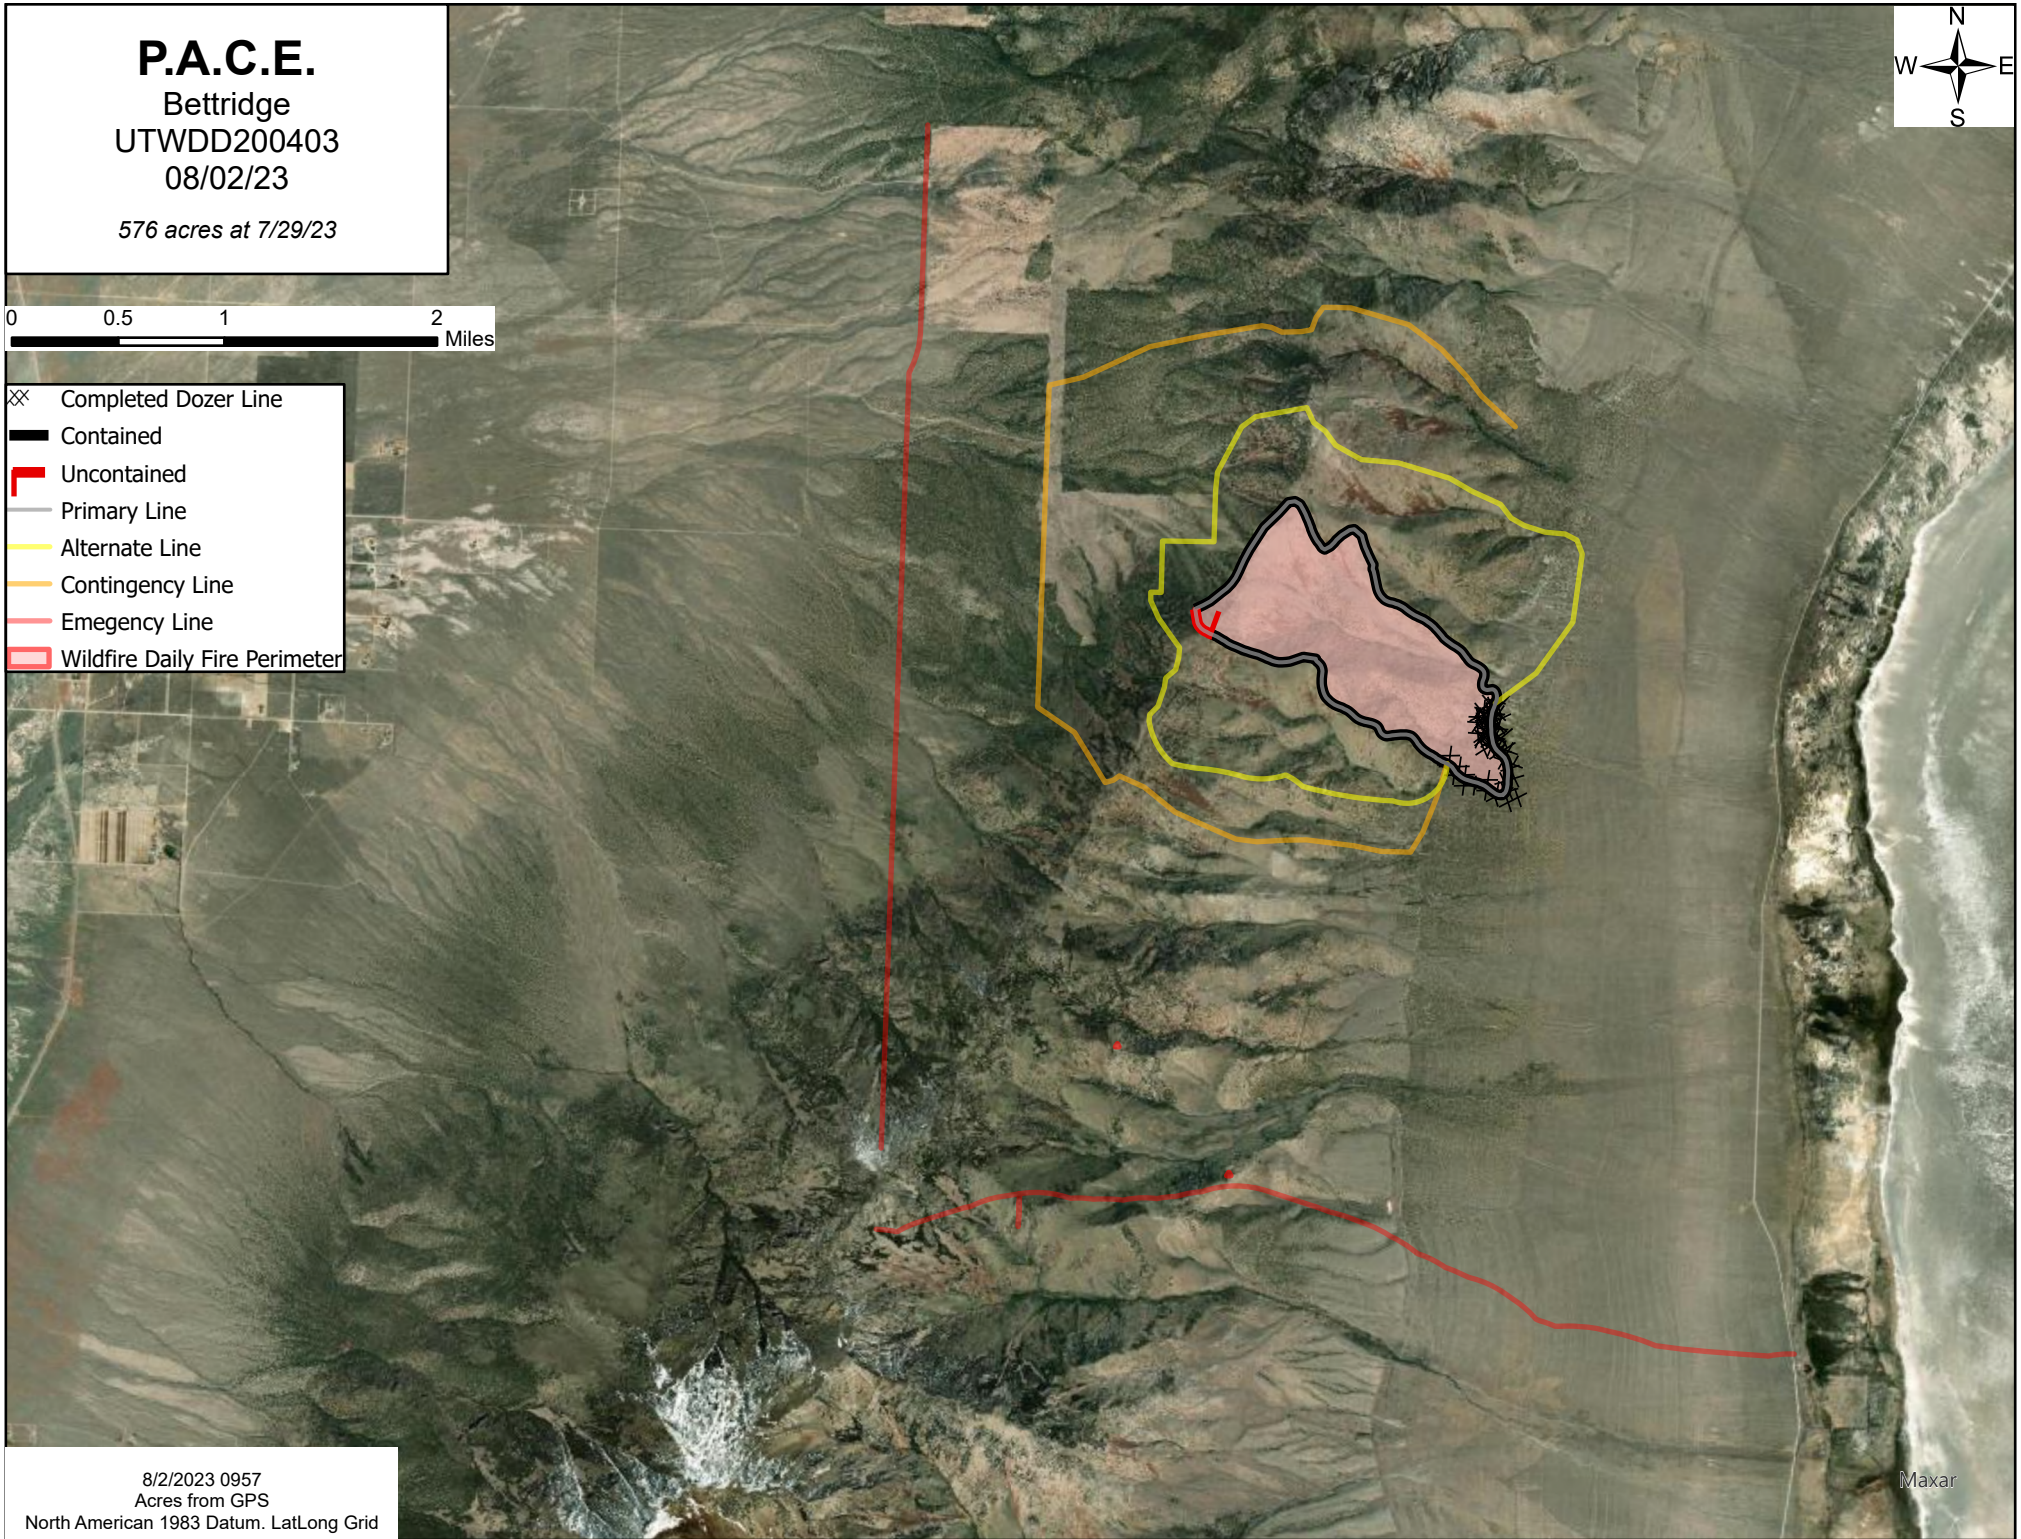

P.A.C.E.

Bettridge
UTWDD200403
08/02/23

576 acres at 7/29/23

0 0.5 1 2 Miles

- ⊗ Completed Dozer Line
- ▬ Contained
- ▬ Uncontained
- ▬ Primary Line
- ▬ Alternate Line
- ▬ Contingency Line
- ▬ Emergency Line
- ▭ Wildfire Daily Fire Perimeter

8/2/2023 0957
Acres from GPS
North American 1983 Datum. LatLong Grid

Maxar