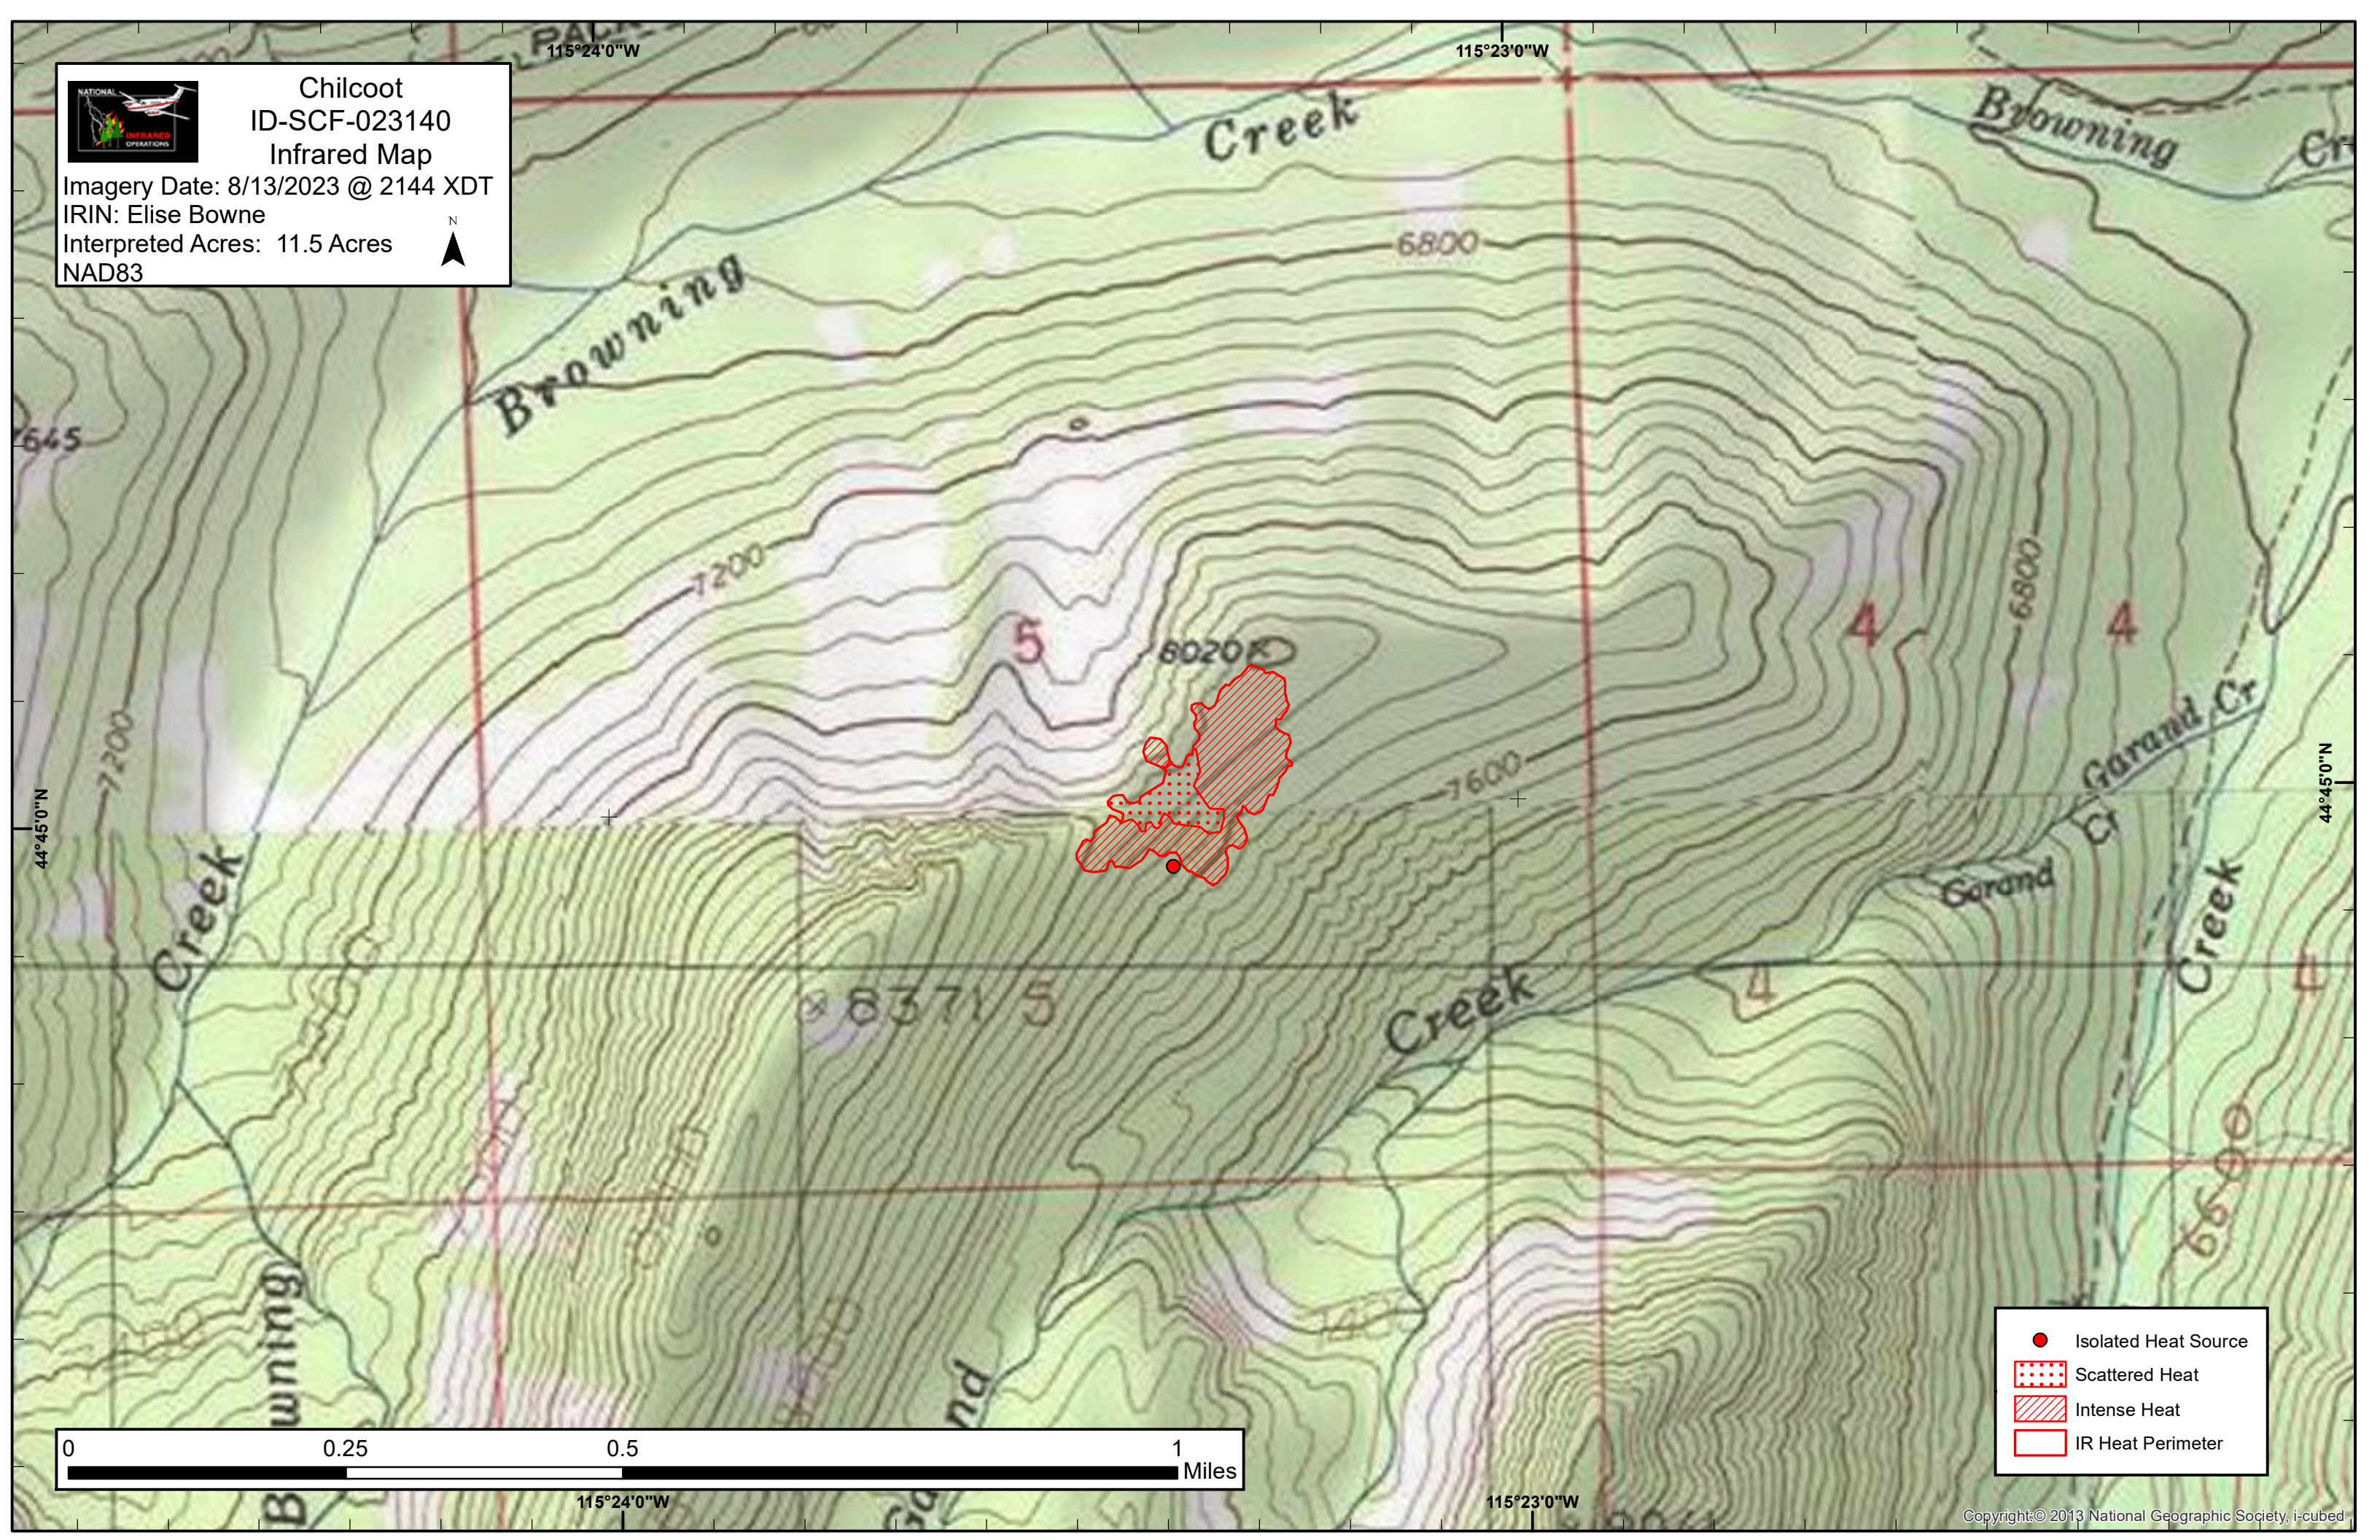

Chilcoot
 ID-SCF-023140
 Infrared Map
 Imagery Date: 8/13/2023 @ 2144 XDT
 IRIN: Elise Bowne
 Interpreted Acres: 11.5 Acres
 NAD83

-  Isolated Heat Source
-  Scattered Heat
-  Intense Heat
-  IR Heat Perimeter