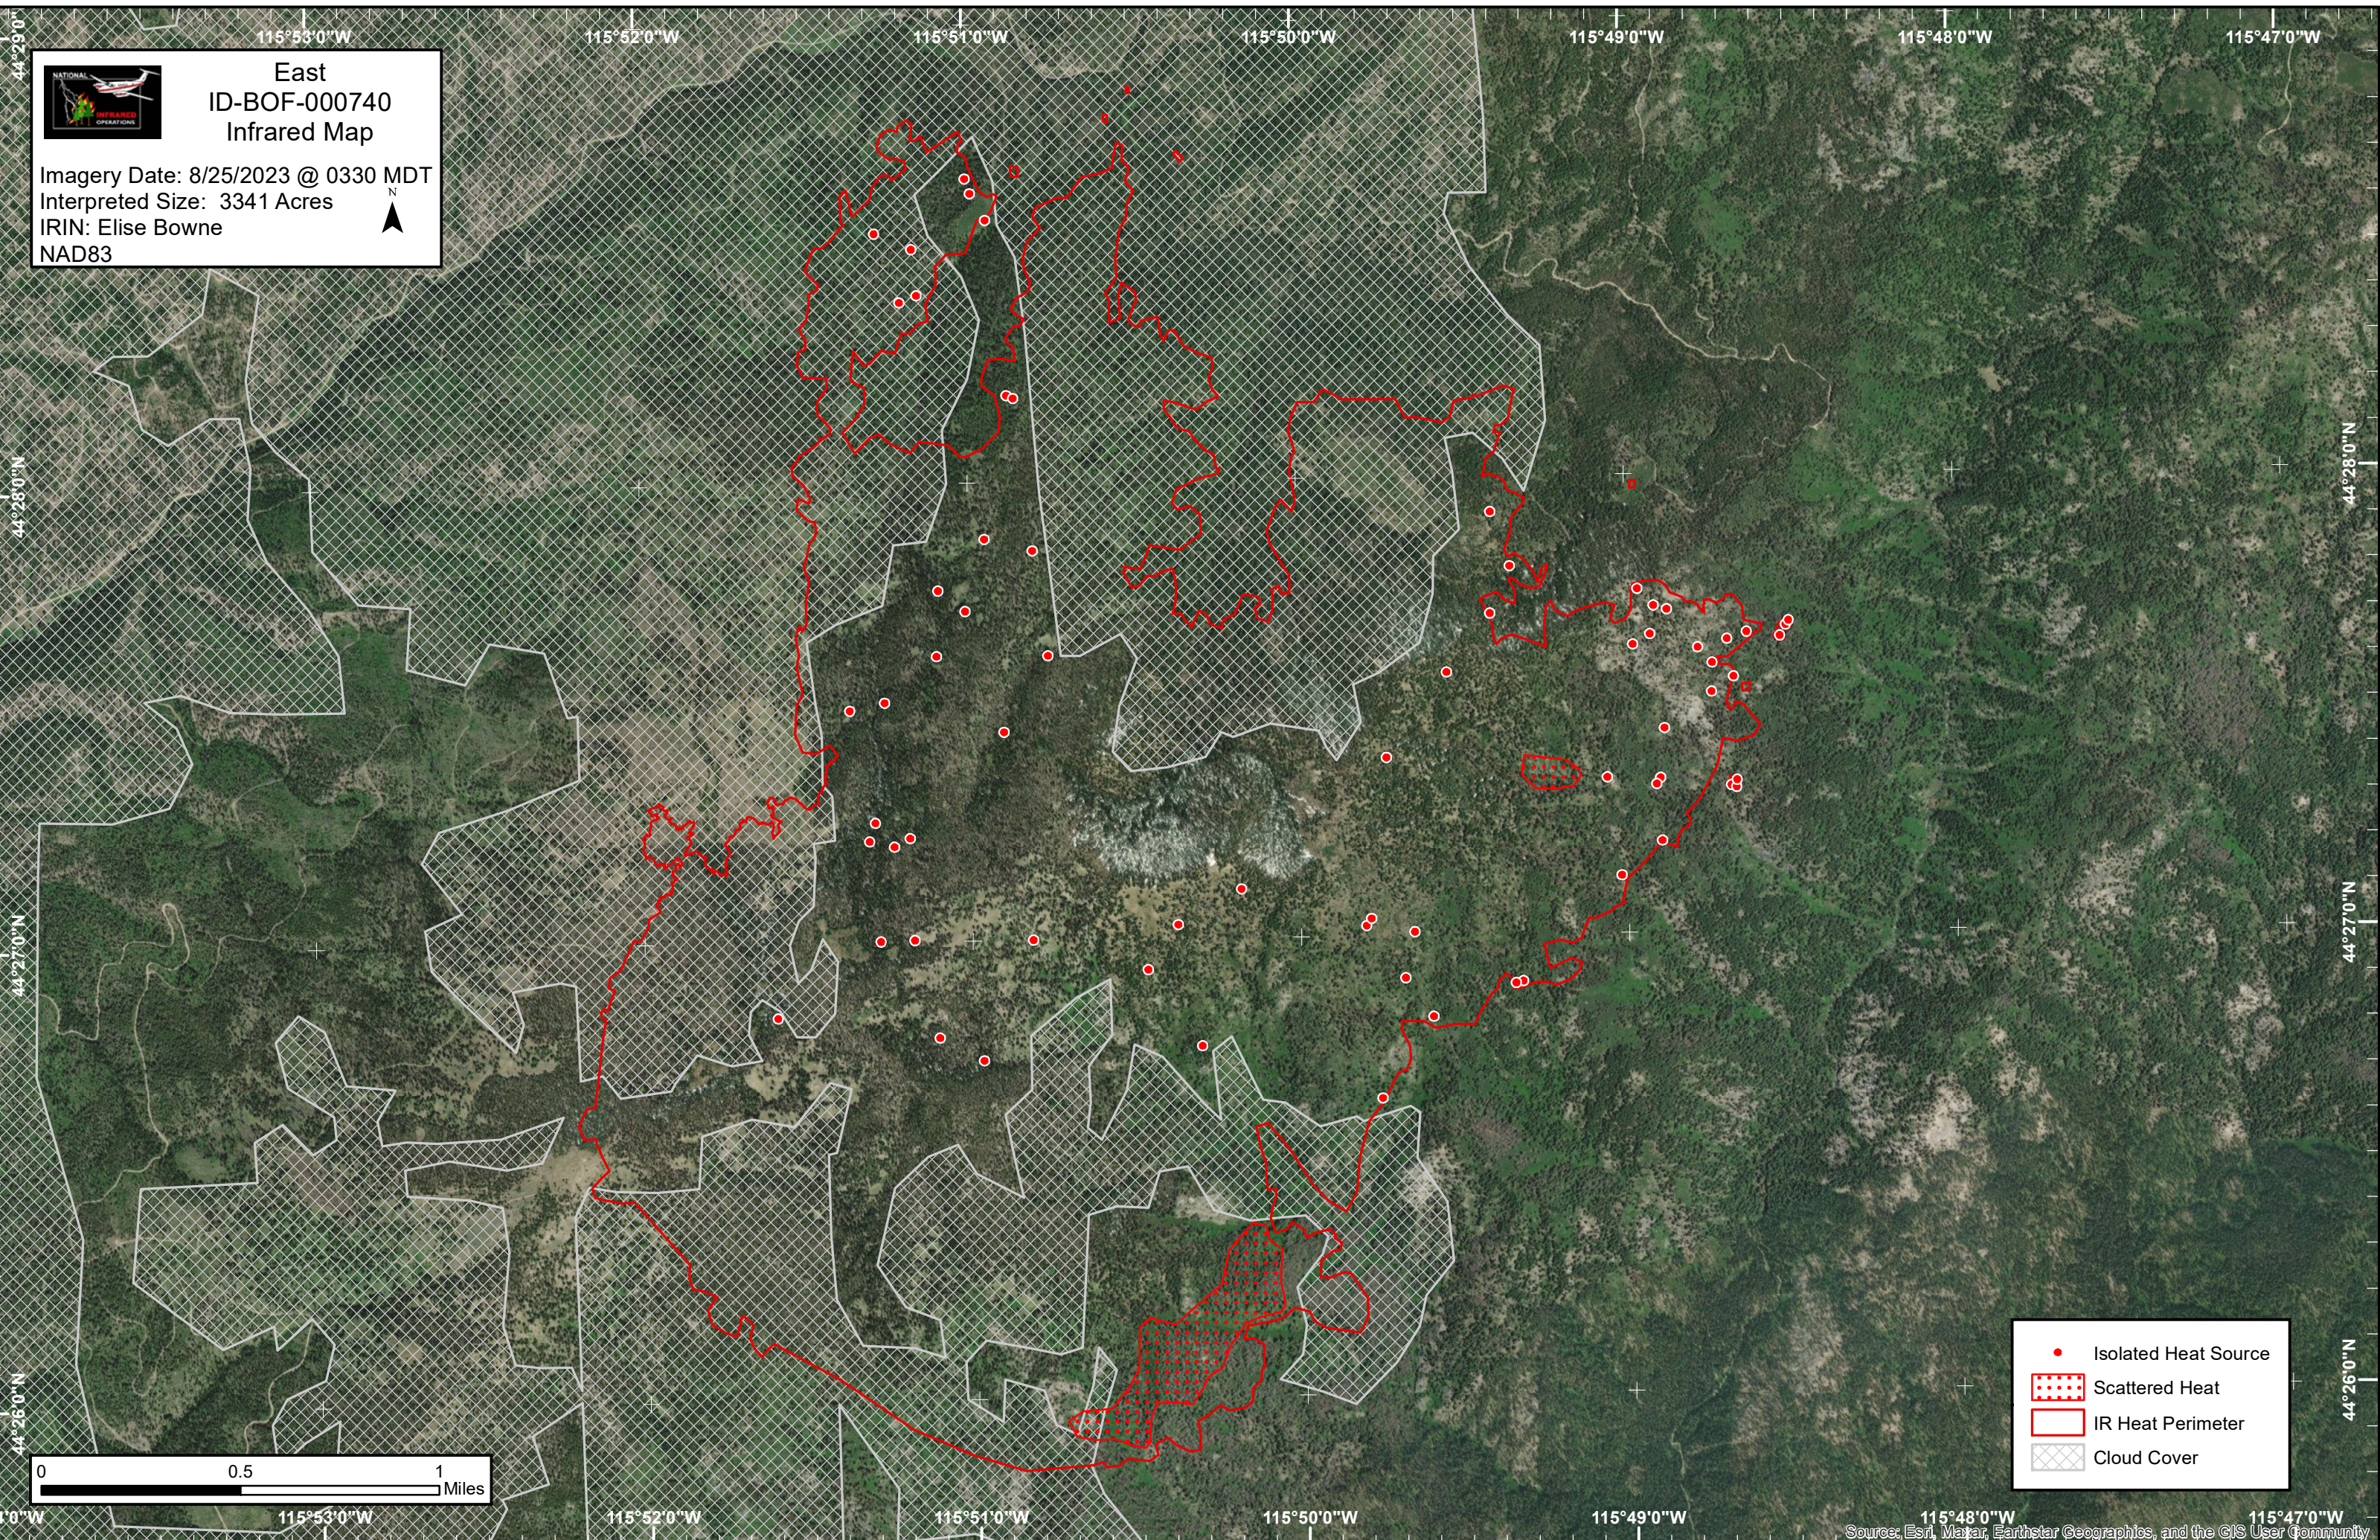

East
ID-BOF-000740
Infrared Map

Imagery Date: 8/25/2023 @ 0330 MDT
Interpreted Size: 3341 Acres
IRIN: Elise Bowne
NAD83

- Isolated Heat Source
- Scattered Heat
- IR Heat Perimeter
- Cloud Cover