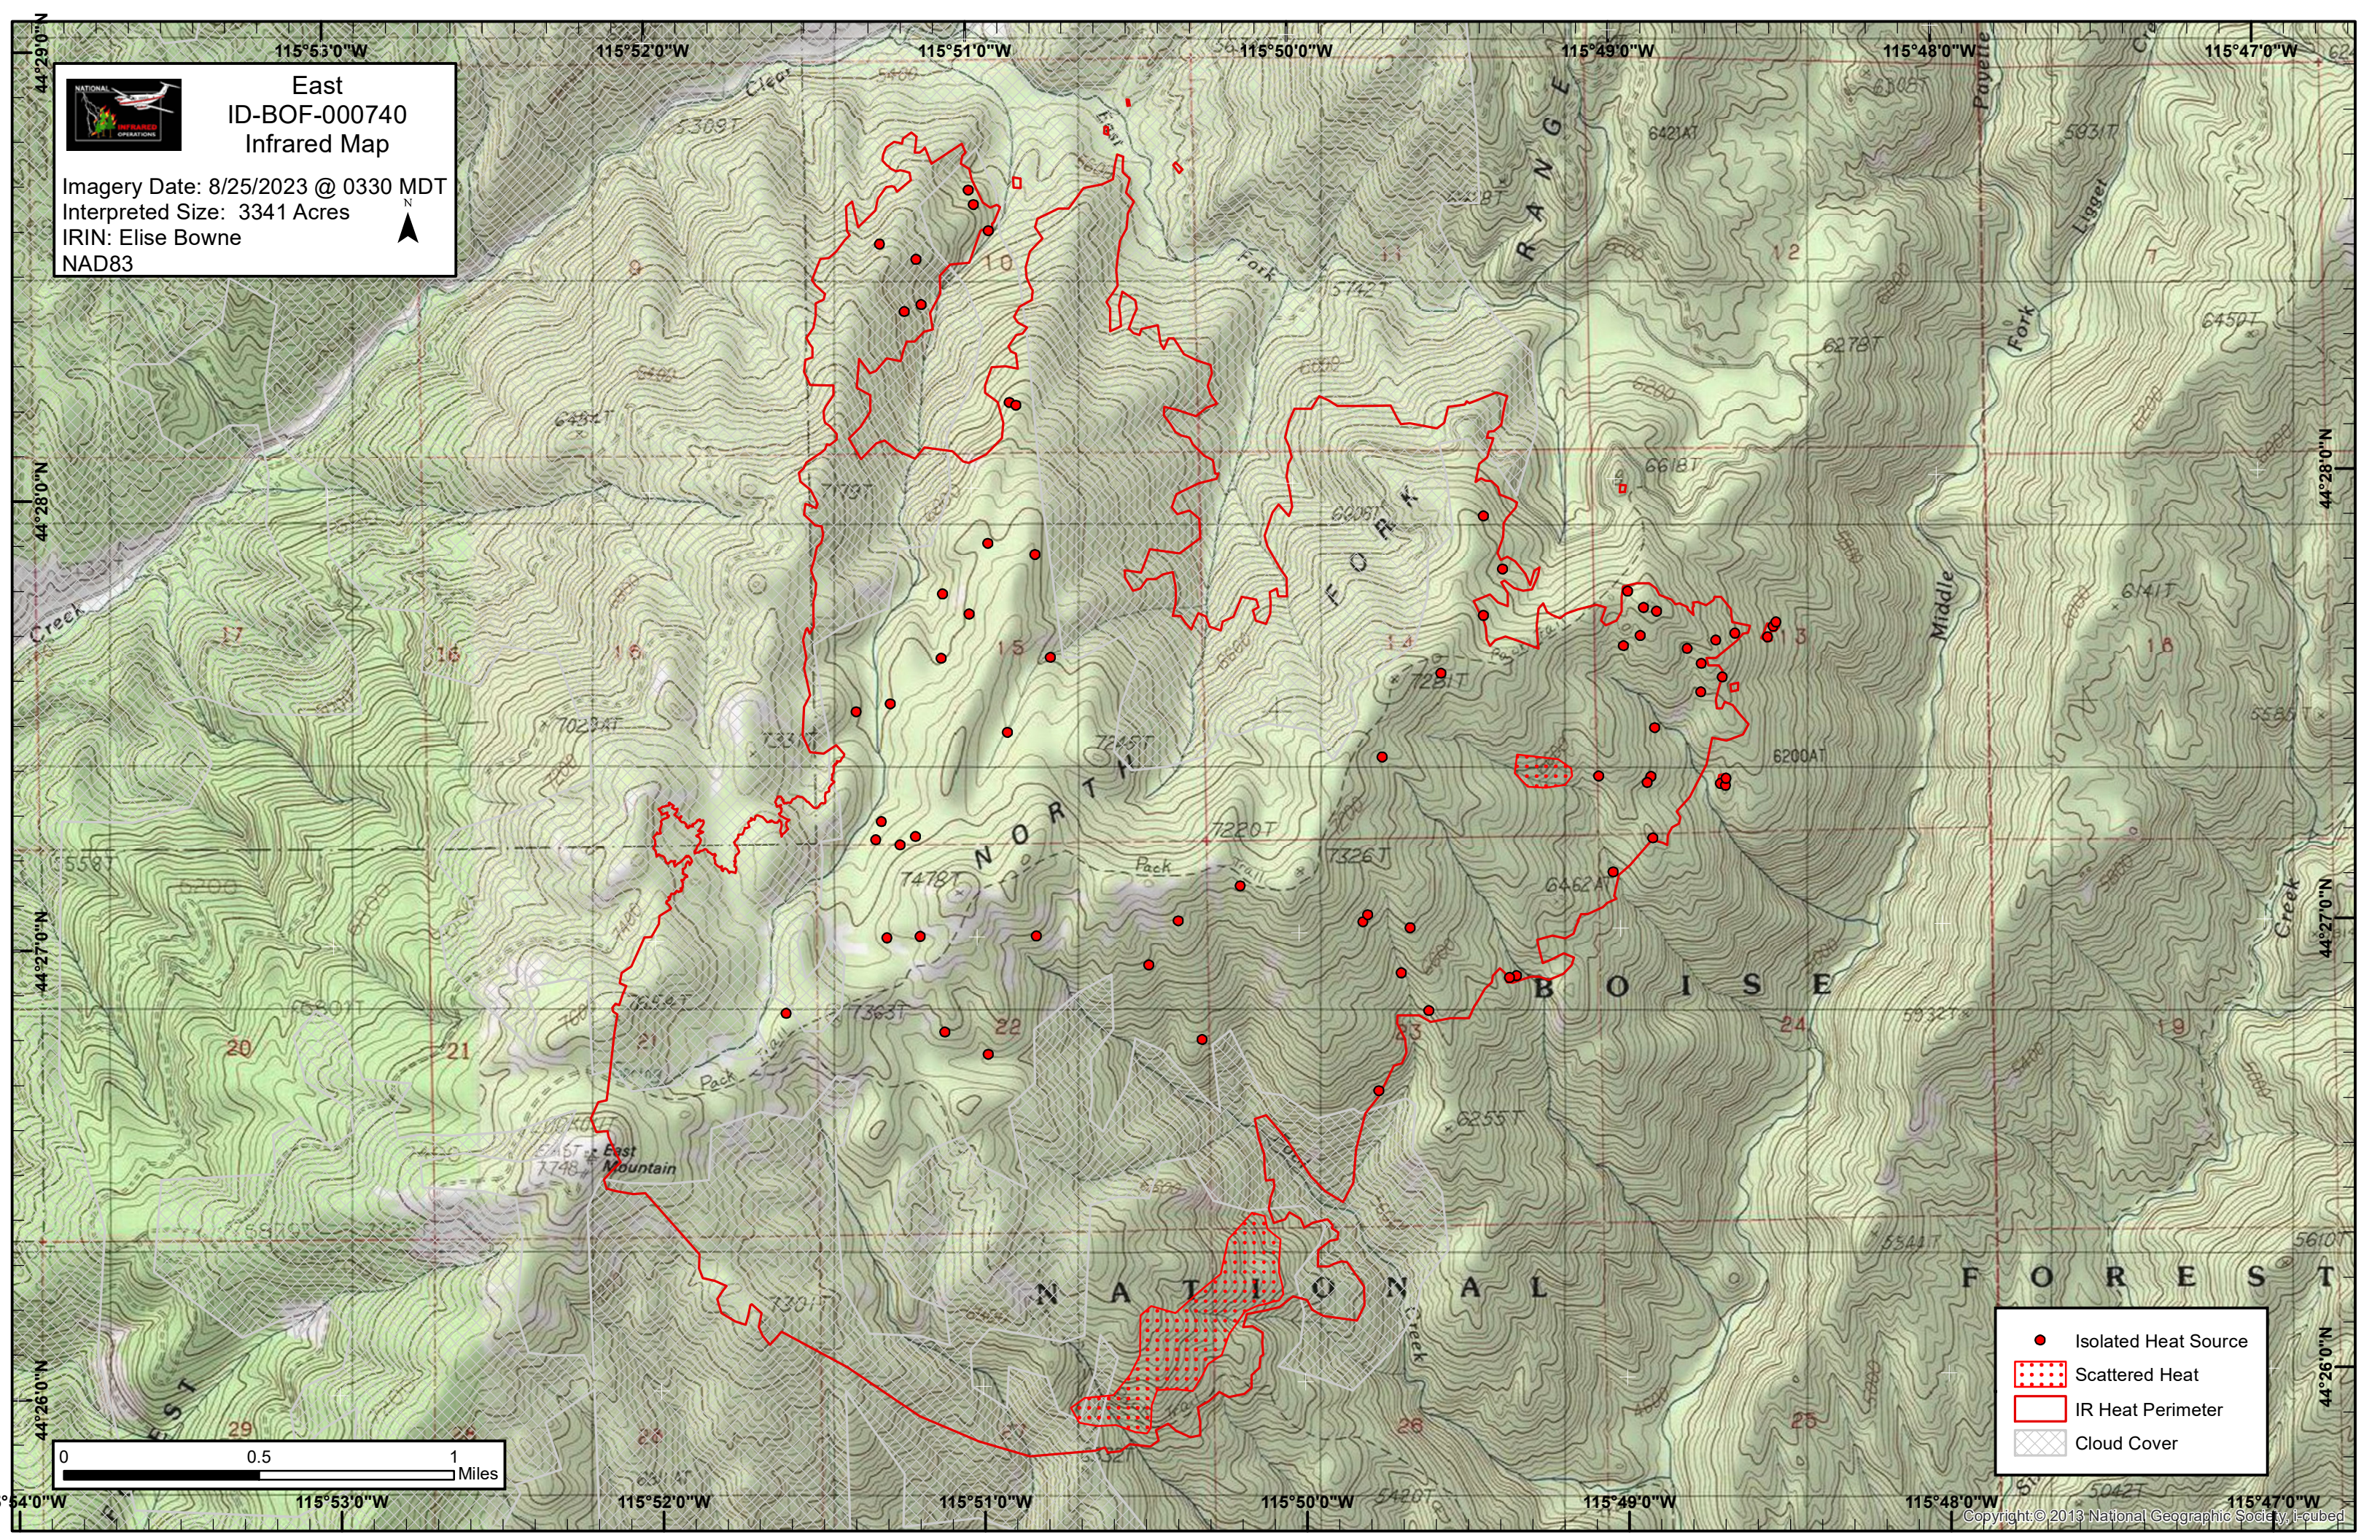

East
ID-BOF-000740
Infrared Map

Imagery Date: 8/25/2023 @ 0330 MDT
Interpreted Size: 3341 Acres
IRIN: Elise Bowne
NAD83

- Isolated Heat Source
- Scattered Heat
- IR Heat Perimeter
- Cloud Cover